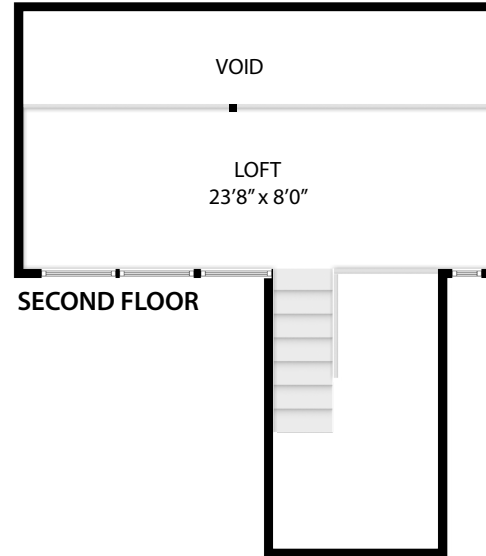

FIRST FLOOR

SECOND FLOOR

2716 Huntington Avenue, Sarasota 34232

TOTAL APPROX. FLOOR AREA 1,665 SQ.FT

Whilst every attempt has been made to ensure the accuracy of the floor plan contained here, measurements of doors, windows, rooms and any other items are approximate and no responsibility is taken for any error, omission, or misstatement. This plan is for illustrative purposes only and should be used as such by any prospective purchaser.