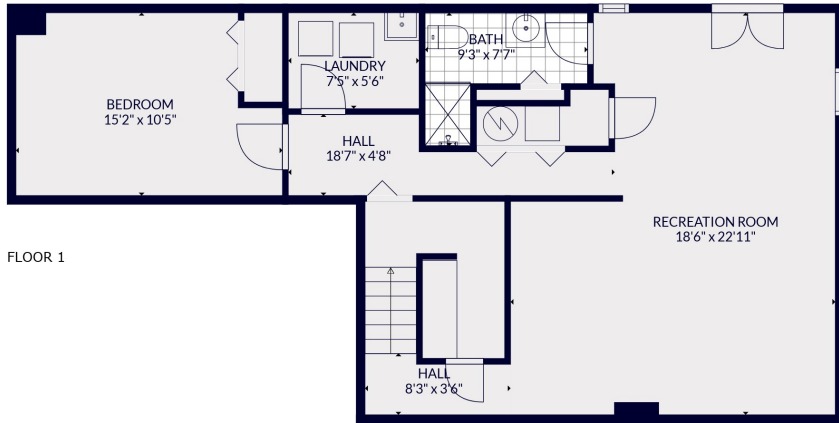

FLOOR 2

FLOOR 3

FLOOR 1

Total scanned area: 3219 sq. ft

MEASUREMENTS ARE CALCULATED BY CUBICASA TECHNOLOGY. DEEMED HIGHLY RELIABLE BUT NOT GUARANTEED.

Total scanned area: 3219 sq. ft

MEASUREMENTS ARE CALCULATED BY CUBICASA TECHNOLOGY. DEEMED HIGHLY RELIABLE BUT NOT GUARANTEED.

Total scanned area: 3219 sq. ft

MEASUREMENTS ARE CALCULATED BY CUBICASA TECHNOLOGY. DEEMED HIGHLY RELIABLE BUT NOT GUARANTEED.

BEDROOM  
15'2" x 10'5"

LAUNDRY  
7'5" x 5'6"

BATH  
9'3" x 7'7"

HALL  
18'7" x 4'8"

RECREATION ROOM  
18'6" x 22'11"

HALL  
8'3" x 3'6"

Total scanned area: 3219 sq. ft

MEASUREMENTS ARE CALCULATED BY CUBICASA TECHNOLOGY. DEEMED HIGHLY RELIABLE BUT NOT GUARANTEED.