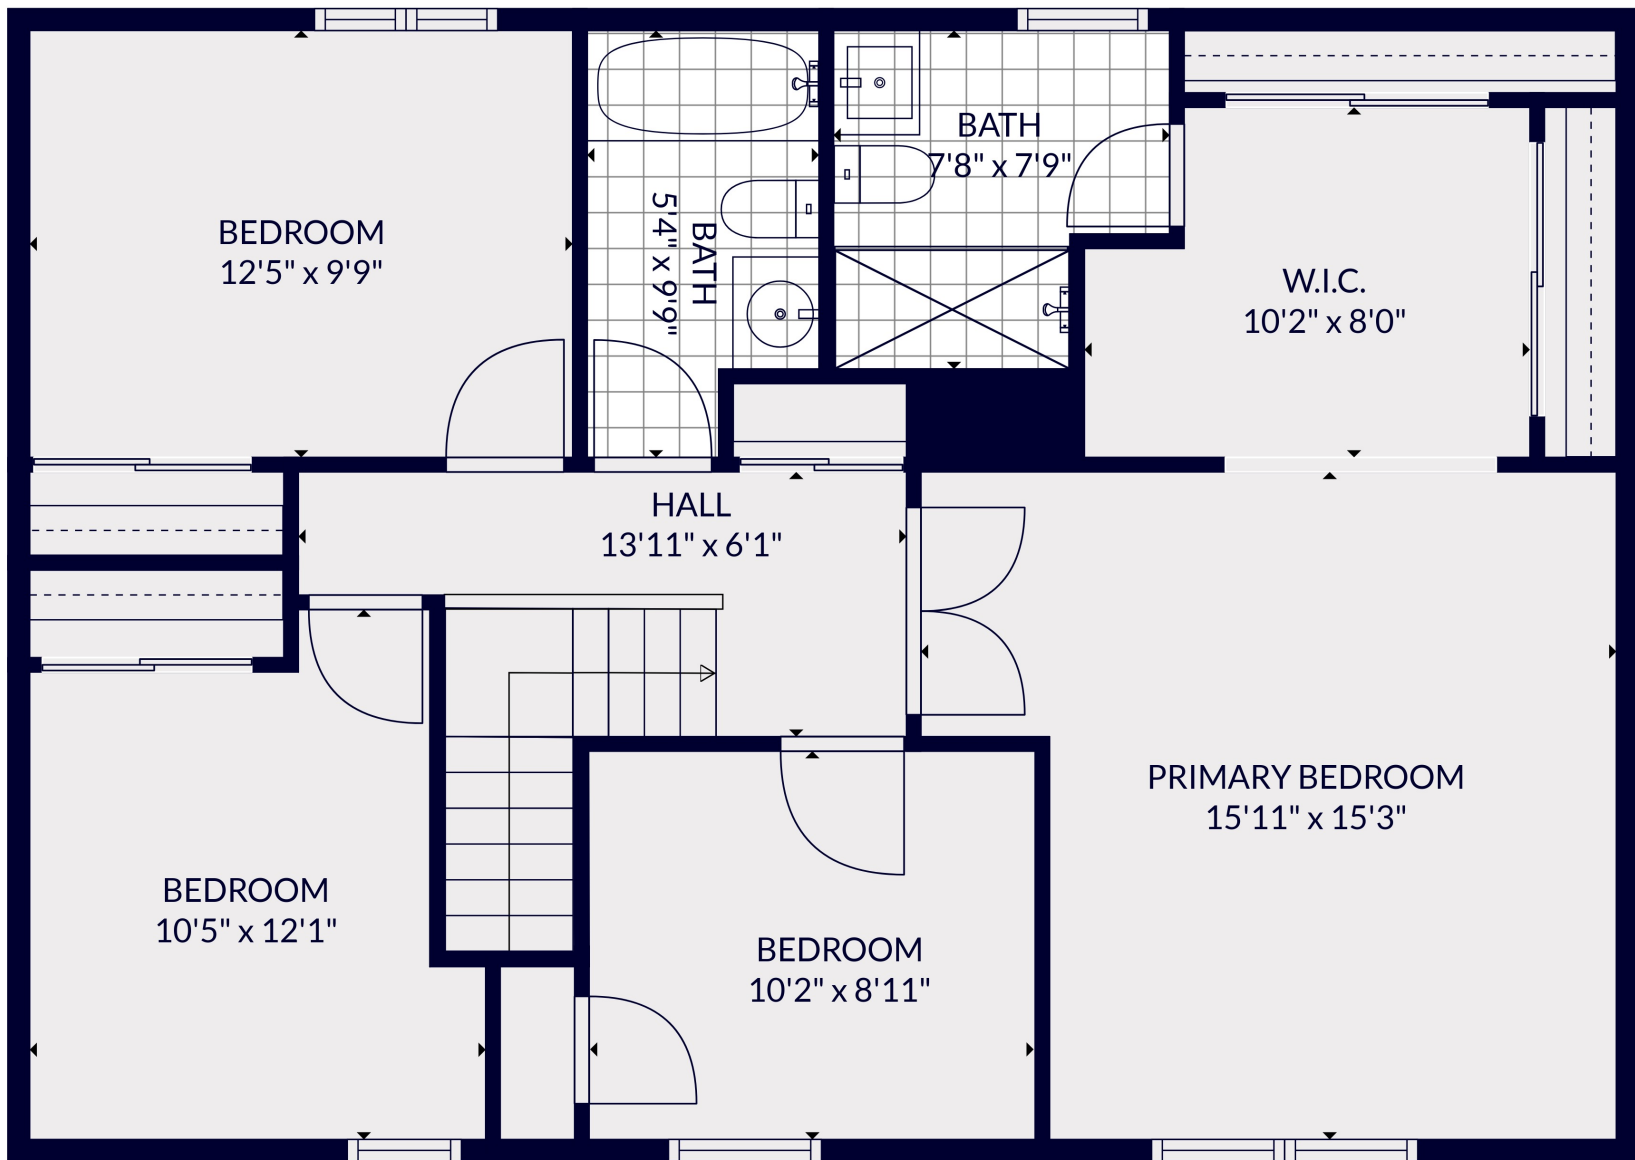

FLOOR 2

FLOOR 3

FLOOR 1

Total scanned area: 3219 sq. ft

MEASUREMENTS ARE CALCULATED BY CUBICASA TECHNOLOGY. DEEMED HIGHLY RELIABLE BUT NOT GUARANTEED.

Total scanned area: 3219 sq. ft

MEASUREMENTS ARE CALCULATED BY CUBICASA TECHNOLOGY. DEEMED HIGHLY RELIABLE BUT NOT GUARANTEED.

Total scanned area: 3219 sq. ft

MEASUREMENTS ARE CALCULATED BY CUBICASA TECHNOLOGY. DEEMED HIGHLY RELIABLE BUT NOT GUARANTEED.

BEDROOM  
15'2" x 10'5"

LAUNDRY  
7'5" x 5'6"

BATH  
9'3" x 7'7"

HALL  
18'7" x 4'8"

RECREATION ROOM  
18'6" x 22'11"

HALL  
8'3" x 3'6"

Total scanned area: 3219 sq. ft

MEASUREMENTS ARE CALCULATED BY CUBICASA TECHNOLOGY. DEEMED HIGHLY RELIABLE BUT NOT GUARANTEED.