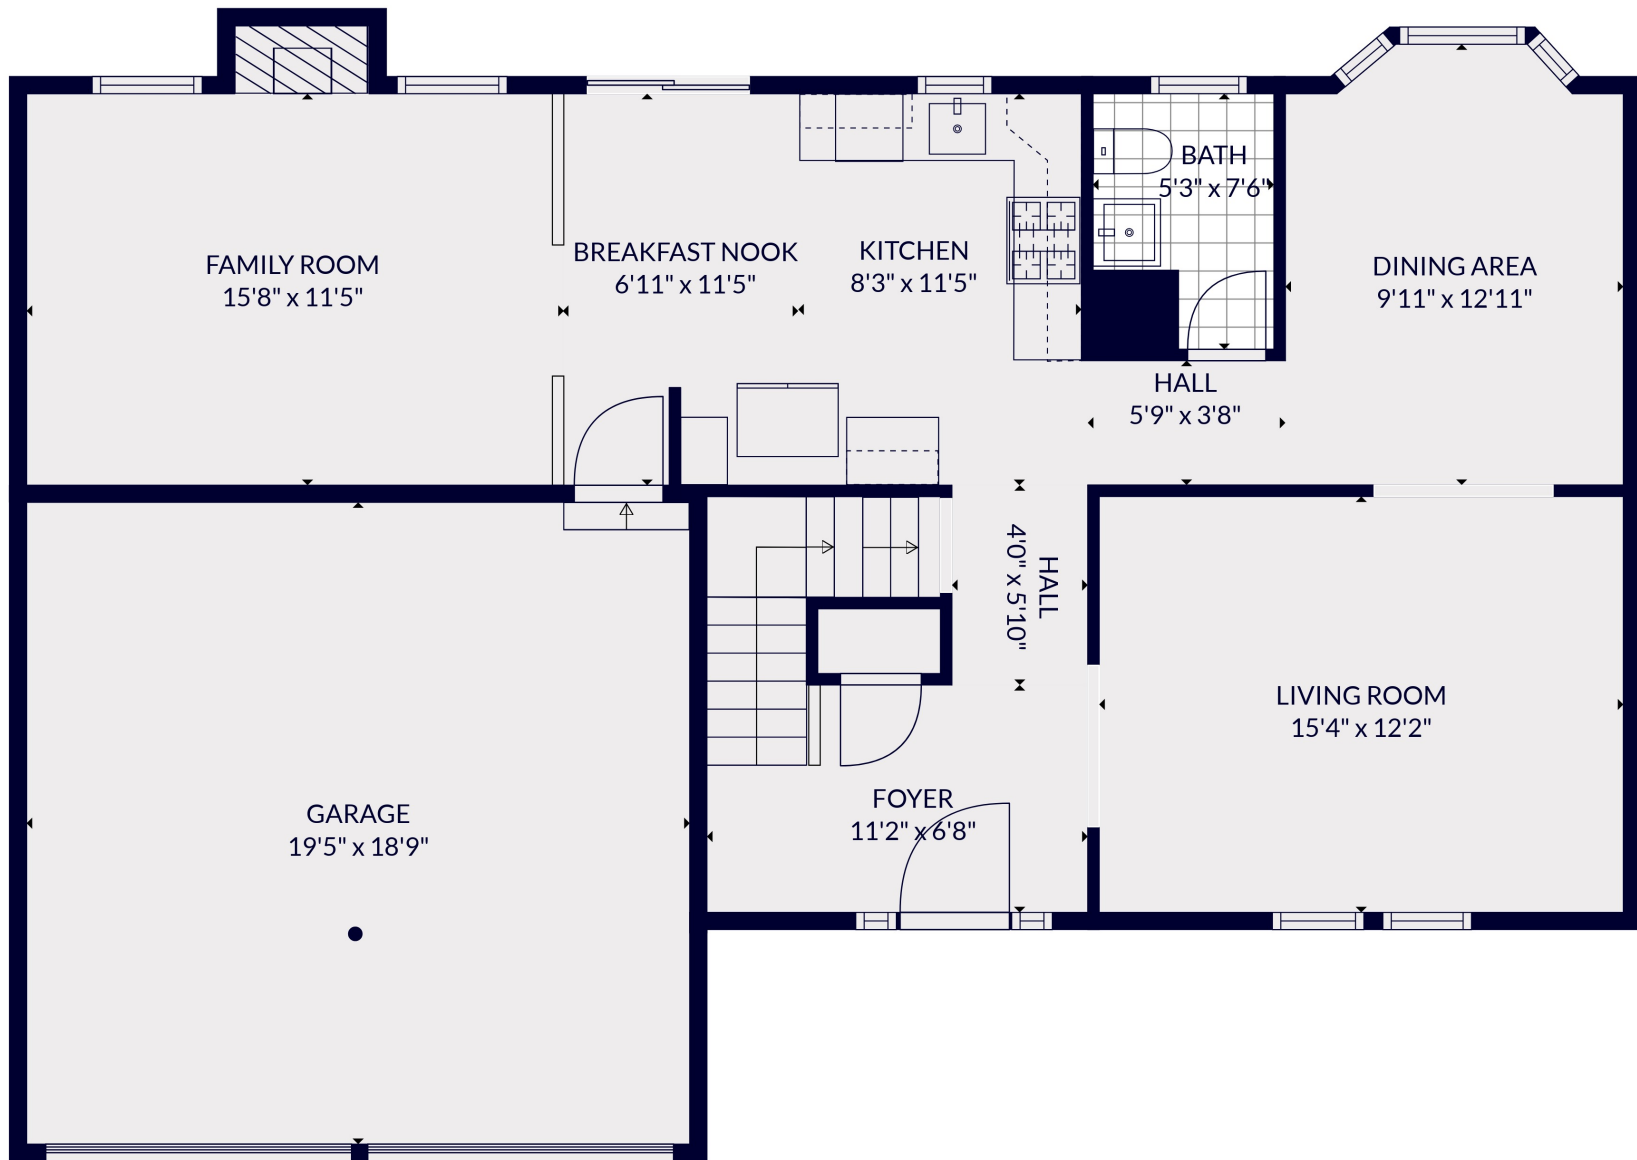

FLOOR 2

FLOOR 3

FLOOR 1

Total scanned area: 3219 sq. ft

MEASUREMENTS ARE CALCULATED BY CUBICASA TECHNOLOGY. DEEMED HIGHLY RELIABLE BUT NOT GUARANTEED.

Total scanned area: 3219 sq. ft

MEASUREMENTS ARE CALCULATED BY CUBICASA TECHNOLOGY. DEEMED HIGHLY RELIABLE BUT NOT GUARANTEED.

Total scanned area: 3219 sq. ft

MEASUREMENTS ARE CALCULATED BY CUBICASA TECHNOLOGY. DEEMED HIGHLY RELIABLE BUT NOT GUARANTEED.

BEDROOM  
15'2" x 10'5"

LAUNDRY  
7'5" x 5'6"

BATH  
9'3" x 7'7"

HALL  
18'7" x 4'8"

RECREATION ROOM  
18'6" x 22'11"

HALL  
8'3" x 3'6"

Total scanned area: 3219 sq. ft

MEASUREMENTS ARE CALCULATED BY CUBICASA TECHNOLOGY. DEEMED HIGHLY RELIABLE BUT NOT GUARANTEED.