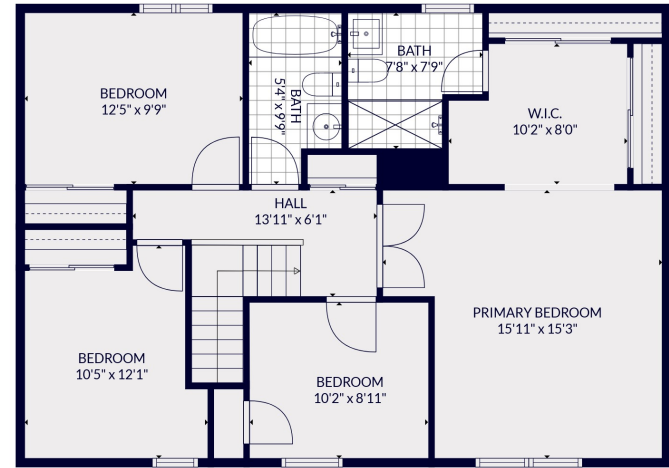

FLOOR 2

FLOOR 3

FLOOR 1

Total scanned area: 3219 sq. ft

MEASUREMENTS ARE CALCULATED BY CUBICASA TECHNOLOGY. DEEMED HIGHLY RELIABLE BUT NOT GUARANTEED.

Total scanned area: 3219 sq. ft

MEASUREMENTS ARE CALCULATED BY CUBICASA TECHNOLOGY. DEEMED HIGHLY RELIABLE BUT NOT GUARANTEED.

Total scanned area: 3219 sq. ft

MEASUREMENTS ARE CALCULATED BY CUBICASA TECHNOLOGY. DEEMED HIGHLY RELIABLE BUT NOT GUARANTEED.

BEDROOM  
15'2" x 10'5"

LAUNDRY  
7'5" x 5'6"

BATH  
9'3" x 7'7"

HALL  
18'7" x 4'8"

RECREATION ROOM  
18'6" x 22'11"

HALL  
8'3" x 3'6"

Total scanned area: 3219 sq. ft

MEASUREMENTS ARE CALCULATED BY CUBICASA TECHNOLOGY. DEEMED HIGHLY RELIABLE BUT NOT GUARANTEED.