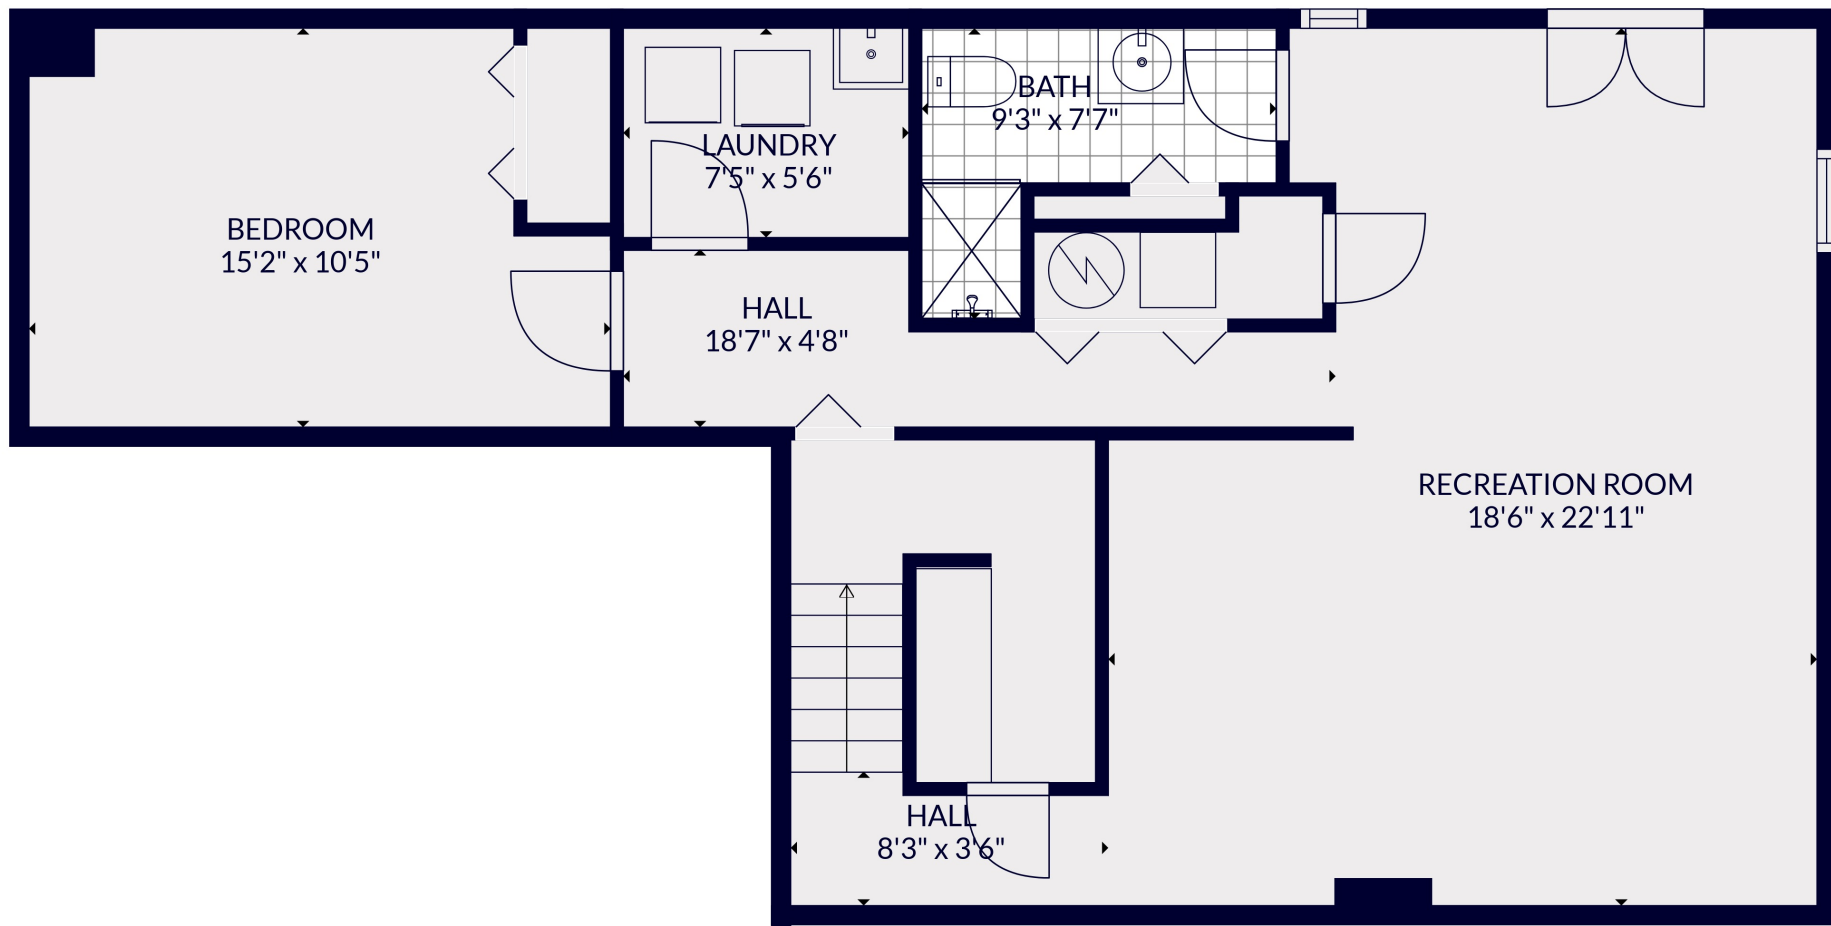

FLOOR 2

FLOOR 3

FLOOR 1

Total scanned area: 3219 sq. ft

MEASUREMENTS ARE CALCULATED BY CUBICASA TECHNOLOGY. DEEMED HIGHLY RELIABLE BUT NOT GUARANTEED.

Total scanned area: 3219 sq. ft

MEASUREMENTS ARE CALCULATED BY CUBICASA TECHNOLOGY. DEEMED HIGHLY RELIABLE BUT NOT GUARANTEED.

Total scanned area: 3219 sq. ft

MEASUREMENTS ARE CALCULATED BY CUBICASA TECHNOLOGY. DEEMED HIGHLY RELIABLE BUT NOT GUARANTEED.

BEDROOM  
15'2" x 10'5"

LAUNDRY  
7'5" x 5'6"

BATH  
9'3" x 7'7"

HALL  
18'7" x 4'8"

RECREATION ROOM  
18'6" x 22'11"

HALL  
8'3" x 3'6"

Total scanned area: 3219 sq. ft

MEASUREMENTS ARE CALCULATED BY CUBICASA TECHNOLOGY. DEEMED HIGHLY RELIABLE BUT NOT GUARANTEED.