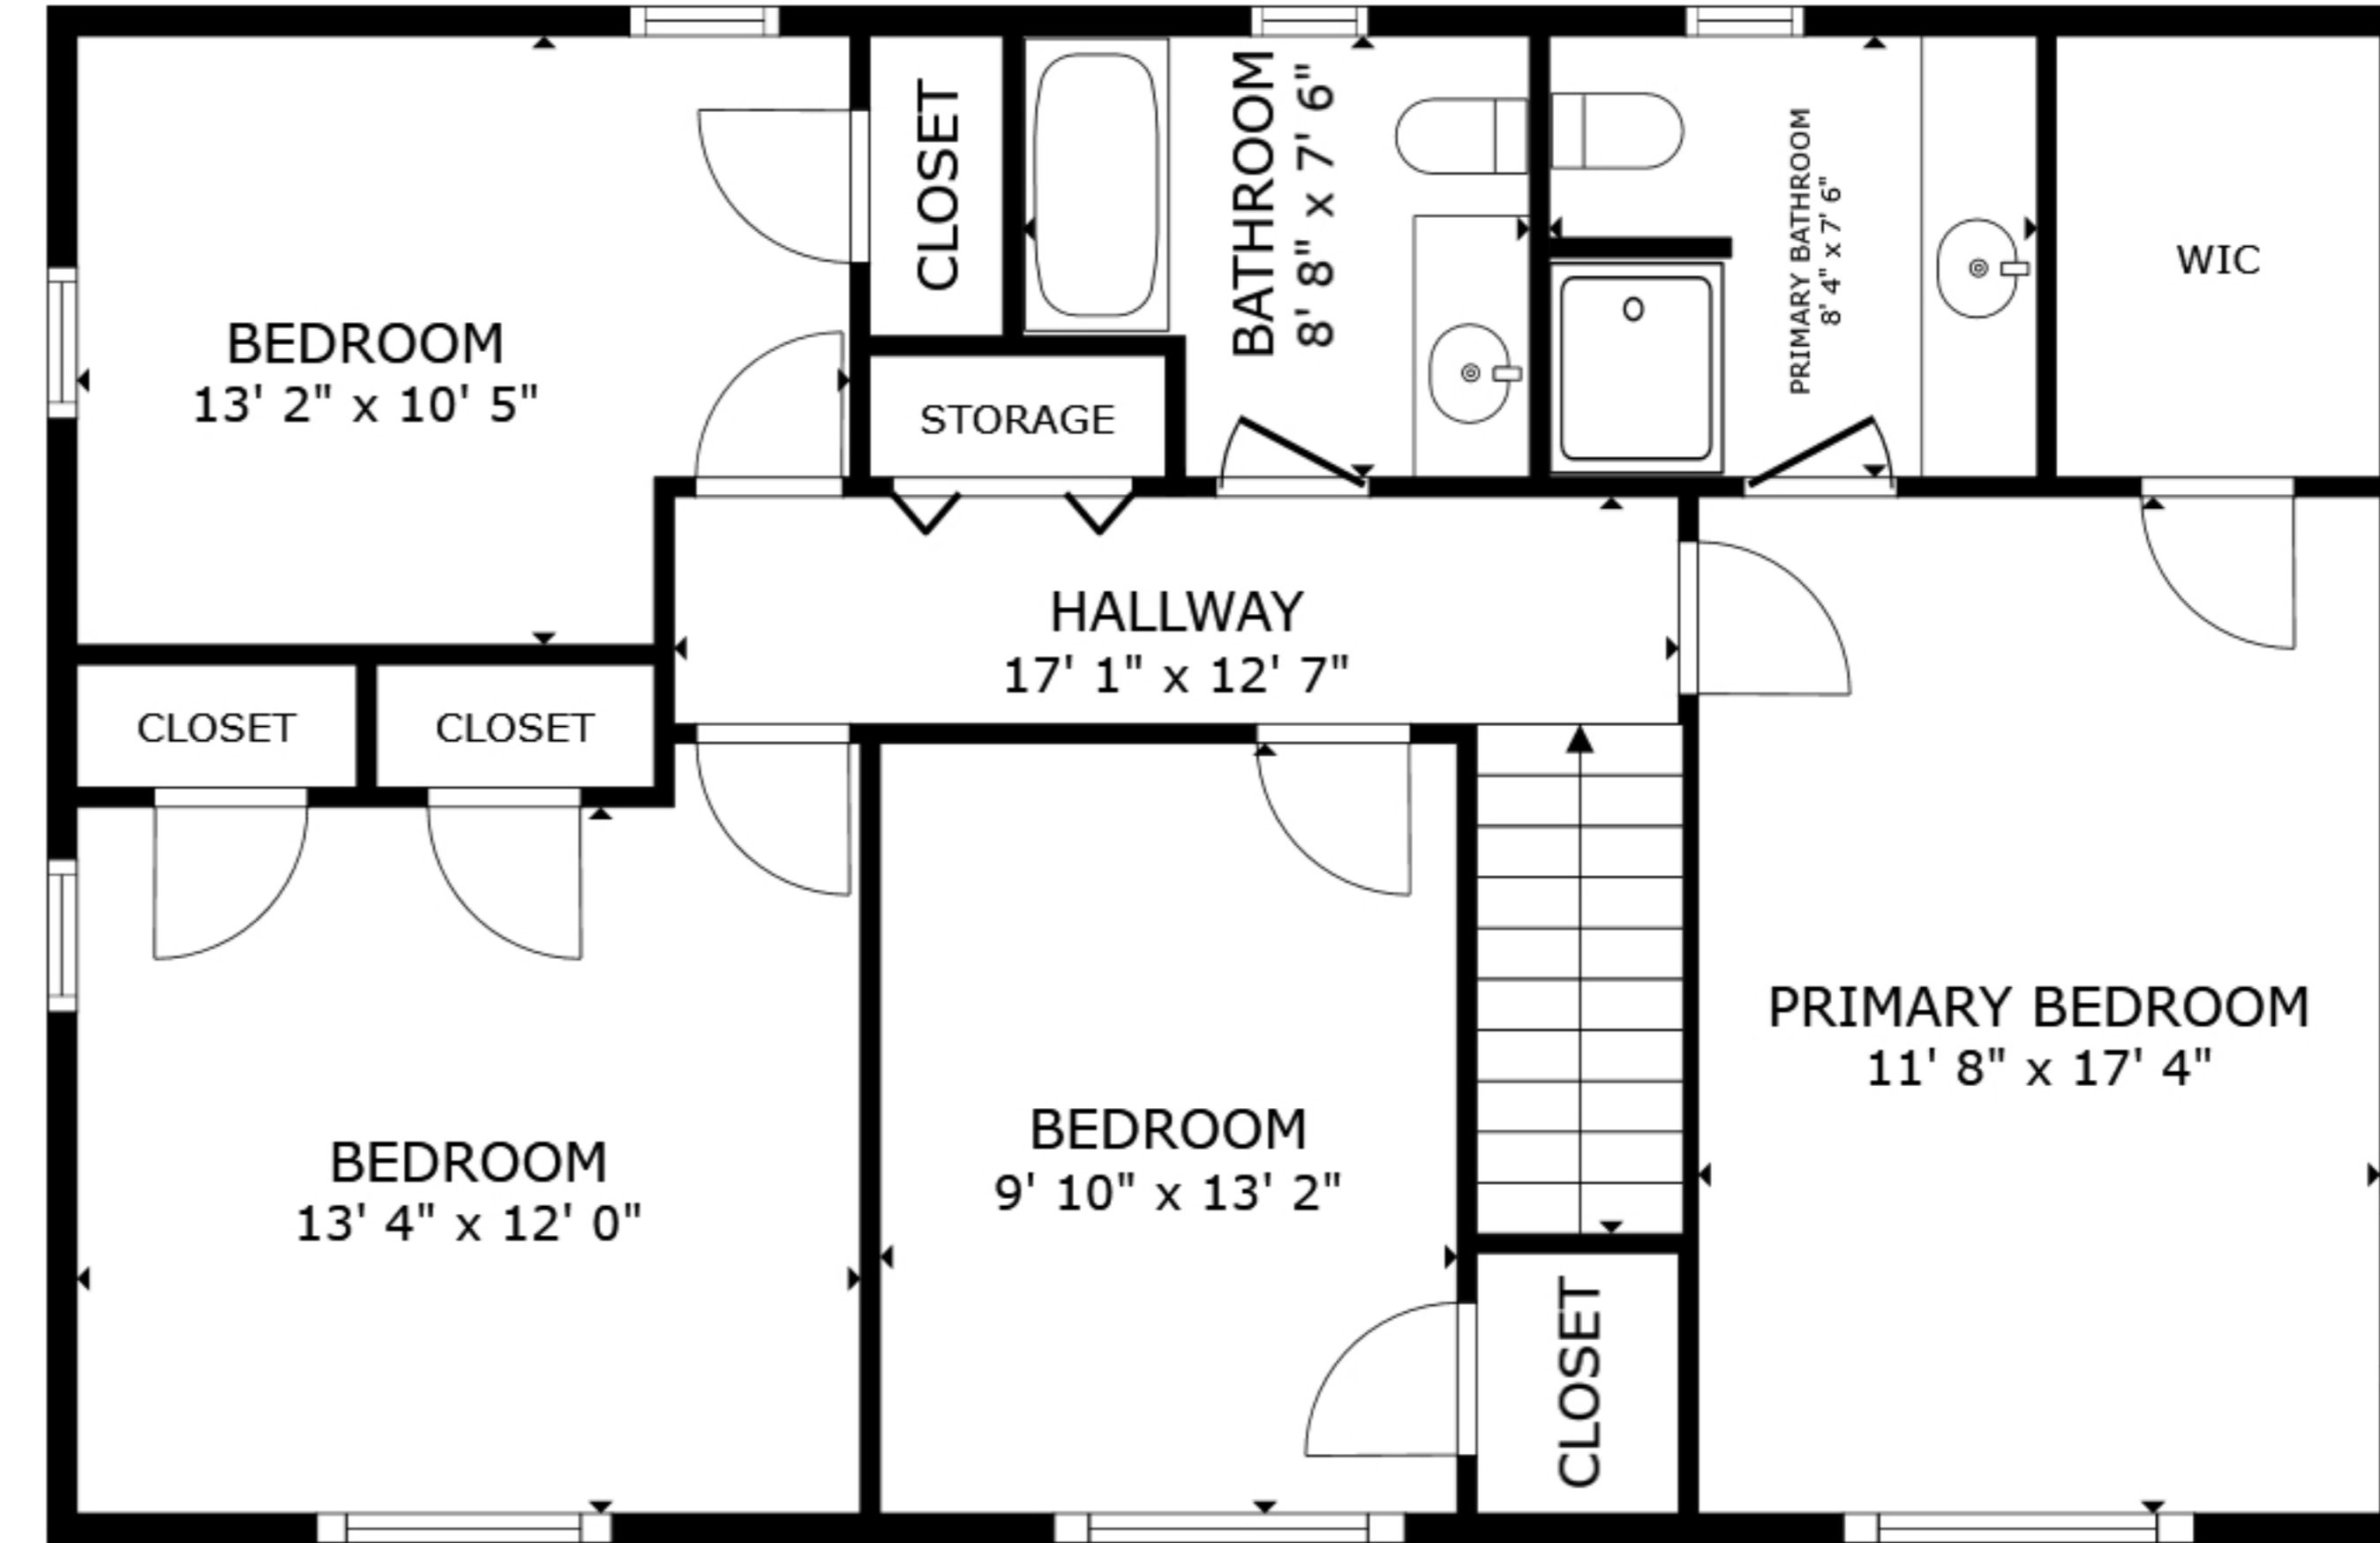

FLOOR 1

FLOOR 3

FLOOR 2

GROSS INTERNAL AREA
 FLOOR 1 651 sq.ft. FLOOR 2 1,310 sq.ft. FLOOR 3 988 sq.ft.
 TOTAL : 2,949 sq.ft.

SIZES AND DIMENSIONS ARE APPROXIMATE, ACTUAL MAY VARY.