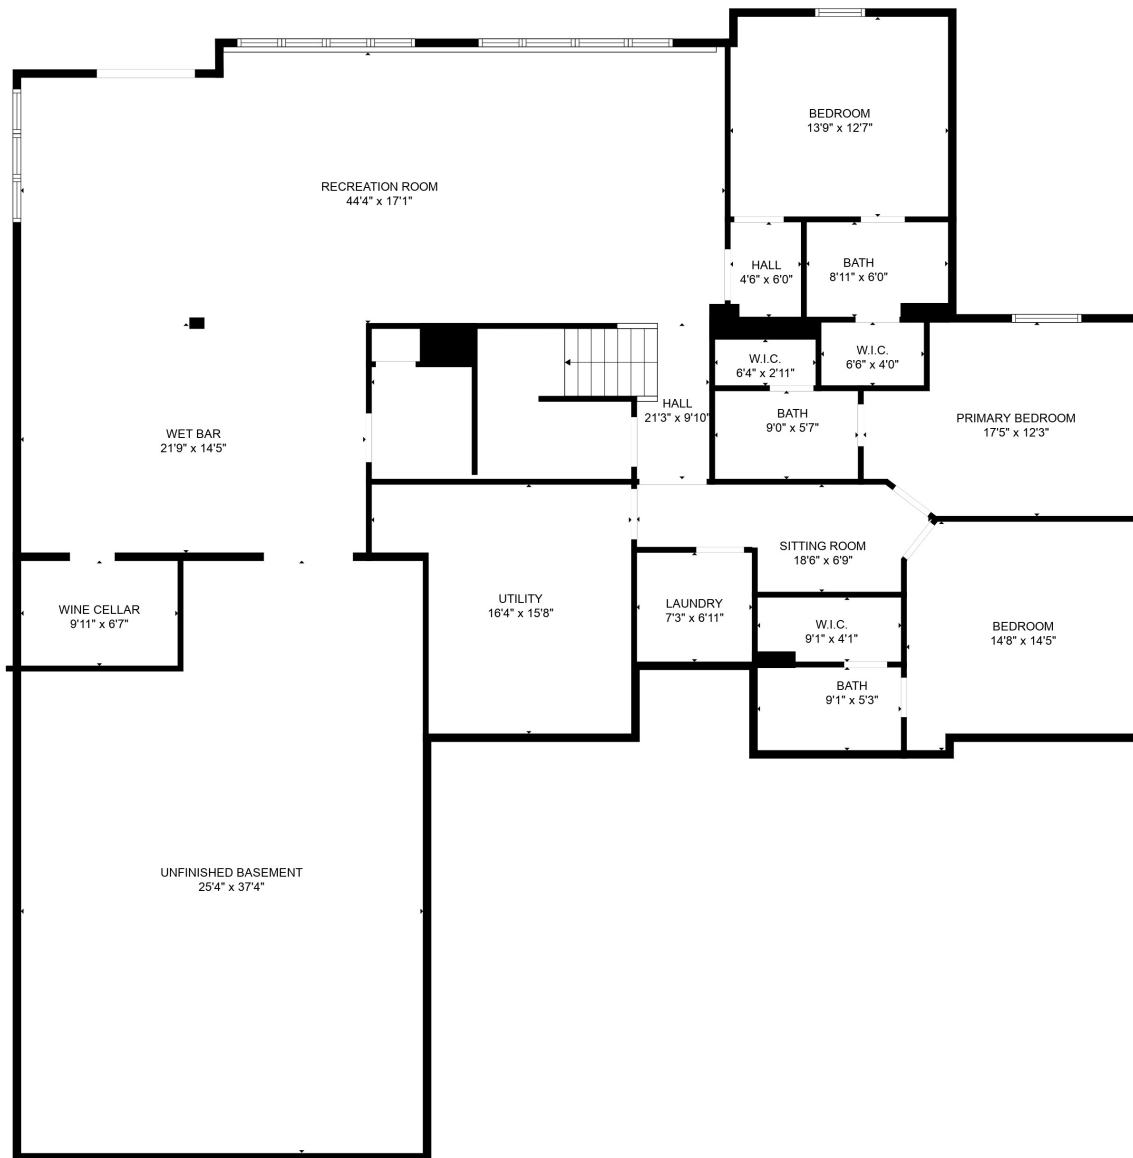

FLOOR 1

FLOOR 2

Total scanned area: 8010 sq. ft

MEASUREMENTS ARE CALCULATED BY CUBICASA TECHNOLOGY. DEEMED HIGHLY RELIABLE BUT NOT GUARANTEED.

Total scanned area: 8010 sq. ft

MEASUREMENTS ARE CALCULATED BY CUBICASA TECHNOLOGY. DEEMED HIGHLY RELIABLE BUT NOT GUARANTEED.

Total scanned area: 8010 sq. ft

MEASUREMENTS ARE CALCULATED BY CUBICASA TECHNOLOGY. DEEMED HIGHLY RELIABLE BUT NOT GUARANTEED.