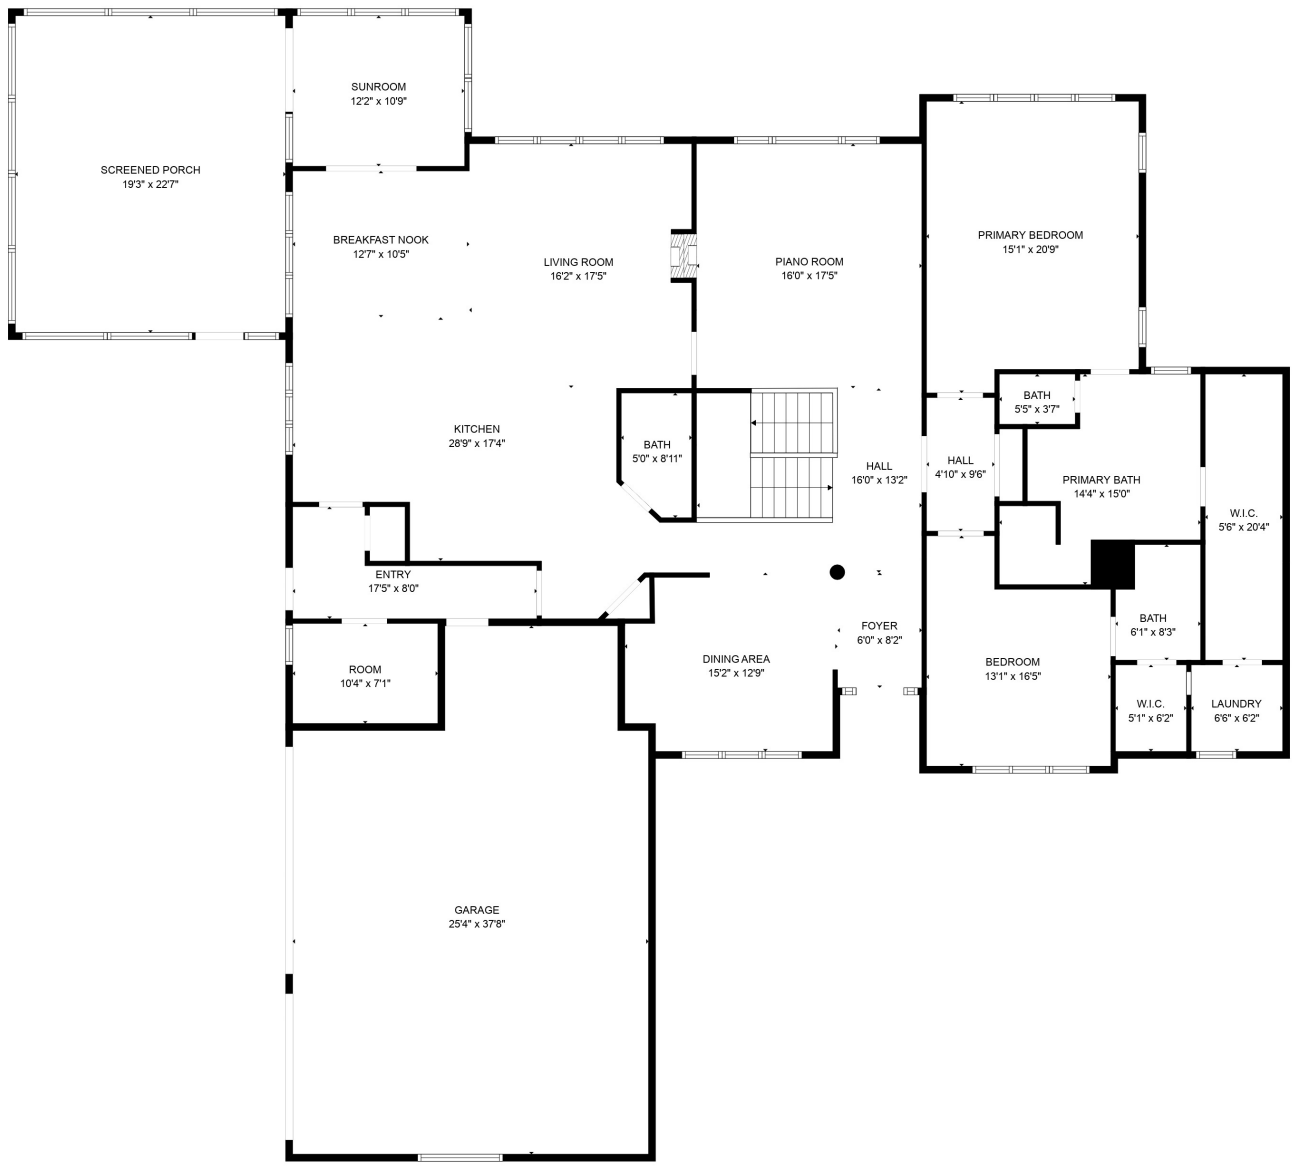

FLOOR 1

FLOOR 2

Total scanned area: 8010 sq. ft

MEASUREMENTS ARE CALCULATED BY CUBICASA TECHNOLOGY. DEEMED HIGHLY RELIABLE BUT NOT GUARANTEED.

Total scanned area: 8010 sq. ft

MEASUREMENTS ARE CALCULATED BY CUBICASA TECHNOLOGY. DEEMED HIGHLY RELIABLE BUT NOT GUARANTEED.

Total scanned area: 8010 sq. ft

MEASUREMENTS ARE CALCULATED BY CUBICASA TECHNOLOGY. DEEMED HIGHLY RELIABLE BUT NOT GUARANTEED.