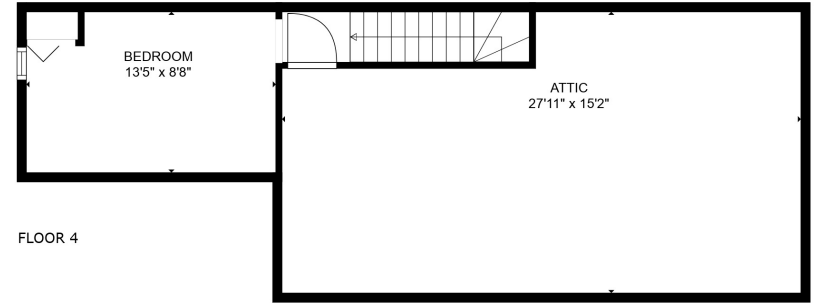

FLOOR 2

FLOOR 3

FLOOR 1

FLOOR 4

**TOTAL: 1947 sq. ft**  
 Below Ground: 458 sq. ft, FLOOR 2: 736 sq. ft, FLOOR 3: 669 sq. ft, FLOOR 4: 84 sq. ft  
 EXCLUDED AREAS: ELECTRICAL ROOM: 135 sq. ft, EMBEDDED WINDOW: 7 sq. ft, ATTIC: 206 sq. ft,  
 LOW CEILING: 251 sq. ft

MEASUREMENTS ARE DEEMED RELIABLE BUT ARE NOT GUARANTEED.

**TOTAL: 1947 sq. ft**

Below Ground: 458 sq. ft, FLOOR 2: 736 sq. ft, FLOOR 3: 669 sq. ft, FLOOR 4: 84 sq. ft  
EXCLUDED AREAS: ELECTRICAL ROOM: 135 sq. ft, EMBEDDED WINDOW: 7 sq. ft, ATTIC: 206 sq. ft,  
LOW CEILING: 251 sq. ft