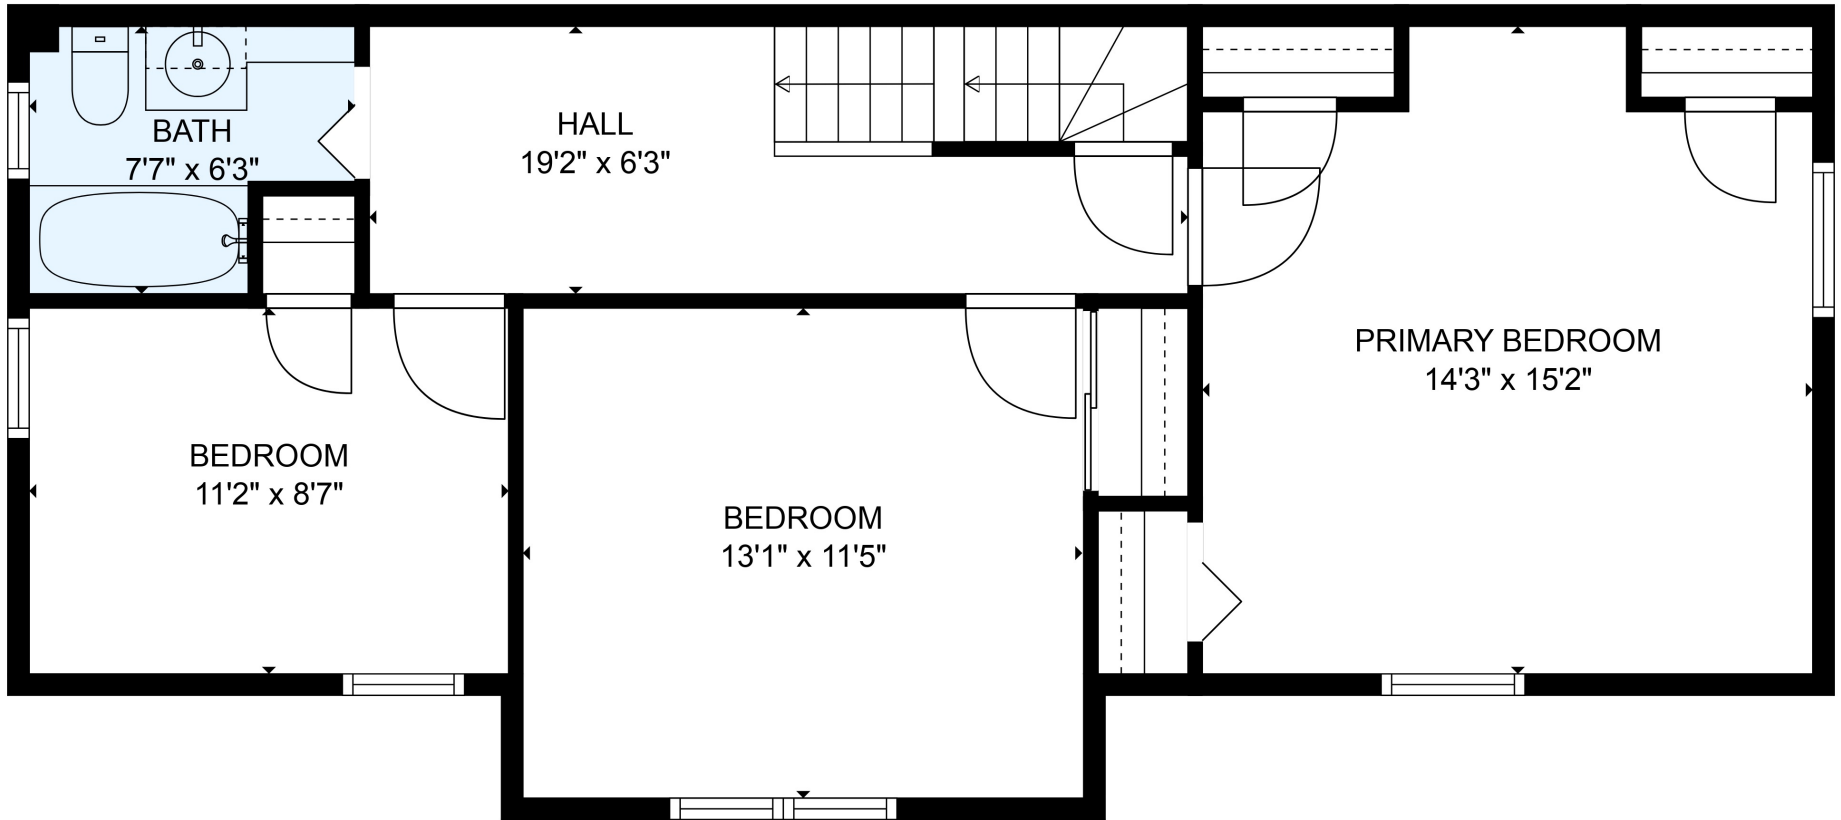

FLOOR 2

FLOOR 3

FLOOR 1

FLOOR 4

**TOTAL: 1947 sq. ft**  
 Below Ground: 458 sq. ft, FLOOR 2: 736 sq. ft, FLOOR 3: 669 sq. ft, FLOOR 4: 84 sq. ft  
 EXCLUDED AREAS: ELECTRICAL ROOM: 135 sq. ft, EMBEDDED WINDOW: 7 sq. ft, ATTIC: 206 sq. ft,  
 LOW CEILING: 251 sq. ft

MEASUREMENTS ARE DEEMED RELIABLE BUT ARE NOT GUARANTEED.

**TOTAL: 1947 sq. ft**

Below Ground: 458 sq. ft, FLOOR 2: 736 sq. ft, FLOOR 3: 669 sq. ft, FLOOR 4: 84 sq. ft  
EXCLUDED AREAS: ELECTRICAL ROOM: 135 sq. ft, EMBEDDED WINDOW: 7 sq. ft, ATTIC: 206 sq. ft,  
LOW CEILING: 251 sq. ft