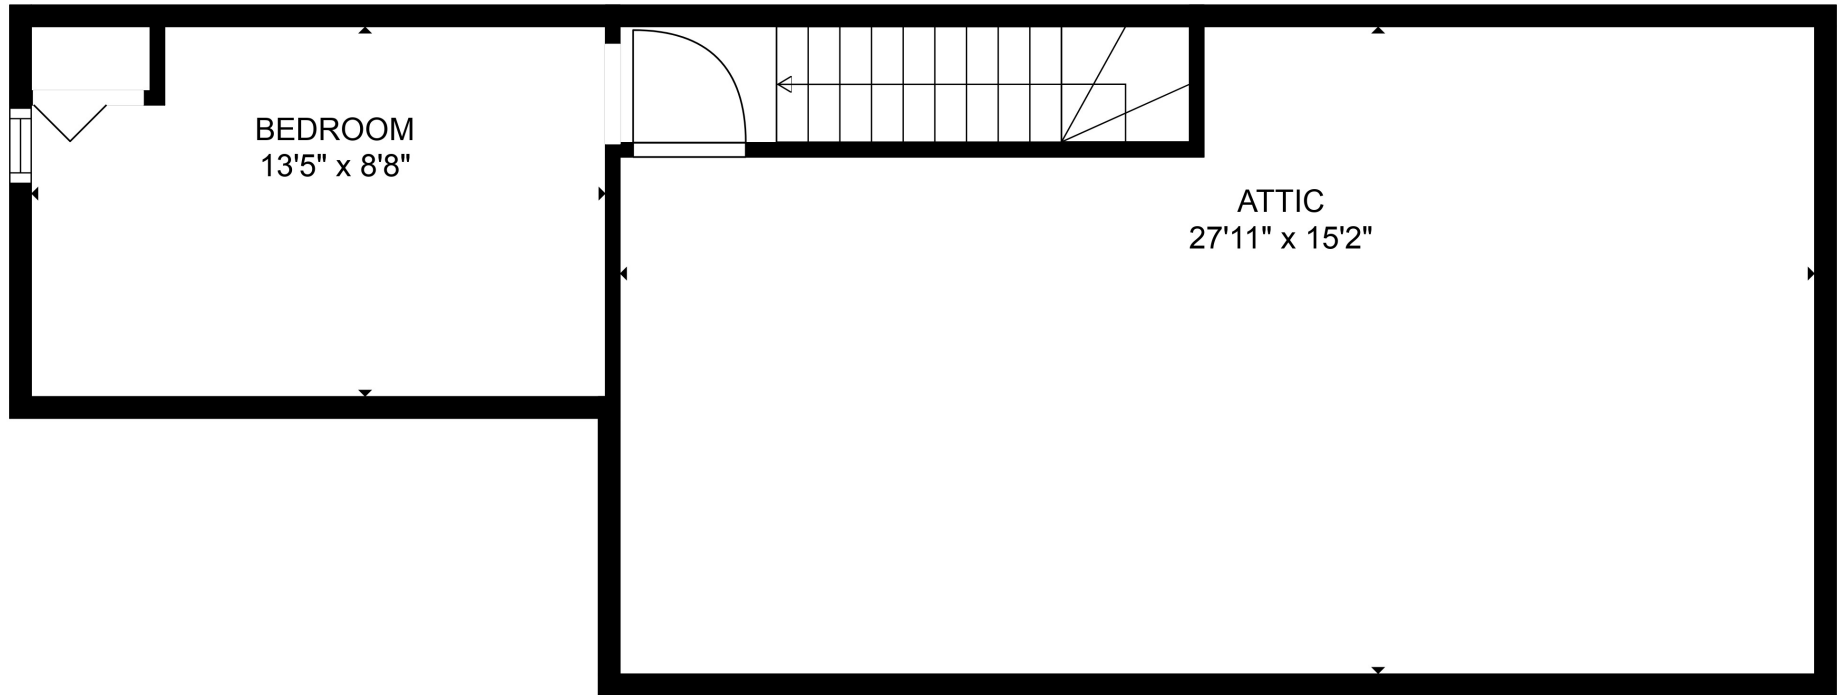

FLOOR 2

FLOOR 3

FLOOR 1

FLOOR 4

**TOTAL: 1947 sq. ft**  
 Below Ground: 458 sq. ft, FLOOR 2: 736 sq. ft, FLOOR 3: 669 sq. ft, FLOOR 4: 84 sq. ft  
 EXCLUDED AREAS: ELECTRICAL ROOM: 135 sq. ft, EMBEDDED WINDOW: 7 sq. ft, ATTIC: 206 sq. ft,  
 LOW CEILING: 251 sq. ft

MEASUREMENTS ARE DEEMED RELIABLE BUT ARE NOT GUARANTEED.

**TOTAL: 1947 sq. ft**

Below Ground: 458 sq. ft, FLOOR 2: 736 sq. ft, FLOOR 3: 669 sq. ft, FLOOR 4: 84 sq. ft  
EXCLUDED AREAS: ELECTRICAL ROOM: 135 sq. ft, EMBEDDED WINDOW: 7 sq. ft, ATTIC: 206 sq. ft,  
LOW CEILING: 251 sq. ft