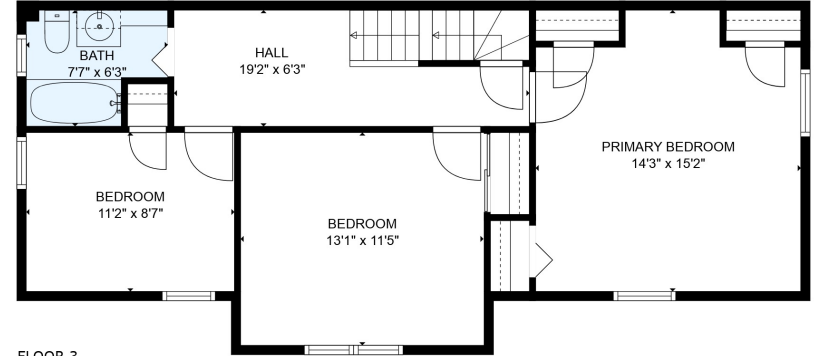

FLOOR 2

FLOOR 3

FLOOR 1

FLOOR 4

**TOTAL: 1947 sq. ft**  
 Below Ground: 458 sq. ft, FLOOR 2: 736 sq. ft, FLOOR 3: 669 sq. ft, FLOOR 4: 84 sq. ft  
 EXCLUDED AREAS: ELECTRICAL ROOM: 135 sq. ft, EMBEDDED WINDOW: 7 sq. ft, ATTIC: 206 sq. ft,  
 LOW CEILING: 251 sq. ft

MEASUREMENTS ARE DEEMED RELIABLE BUT ARE NOT GUARANTEED.

**TOTAL: 1947 sq. ft**

Below Ground: 458 sq. ft, FLOOR 2: 736 sq. ft, FLOOR 3: 669 sq. ft, FLOOR 4: 84 sq. ft  
EXCLUDED AREAS: ELECTRICAL ROOM: 135 sq. ft, EMBEDDED WINDOW: 7 sq. ft, ATTIC: 206 sq. ft,  
LOW CEILING: 251 sq. ft