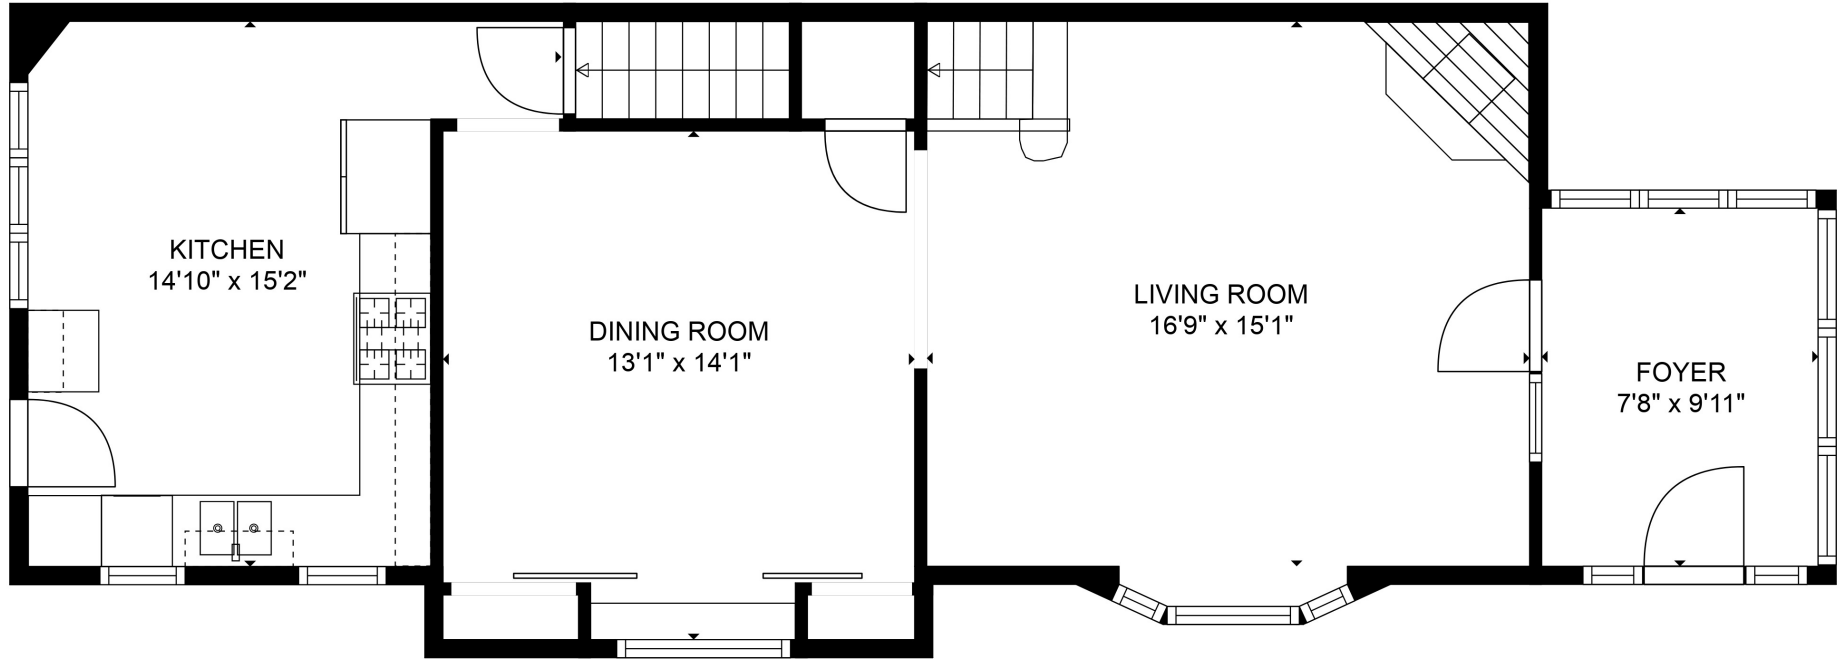

FLOOR 2

FLOOR 3

FLOOR 1

FLOOR 4

**TOTAL: 1947 sq. ft**  
 Below Ground: 458 sq. ft, FLOOR 2: 736 sq. ft, FLOOR 3: 669 sq. ft, FLOOR 4: 84 sq. ft  
 EXCLUDED AREAS: ELECTRICAL ROOM: 135 sq. ft, EMBEDDED WINDOW: 7 sq. ft, ATTIC: 206 sq. ft,  
 LOW CEILING: 251 sq. ft

MEASUREMENTS ARE DEEMED RELIABLE BUT ARE NOT GUARANTEED.

**TOTAL: 1947 sq. ft**

Below Ground: 458 sq. ft, FLOOR 2: 736 sq. ft, FLOOR 3: 669 sq. ft, FLOOR 4: 84 sq. ft  
EXCLUDED AREAS: ELECTRICAL ROOM: 135 sq. ft, EMBEDDED WINDOW: 7 sq. ft, ATTIC: 206 sq. ft,  
LOW CEILING: 251 sq. ft