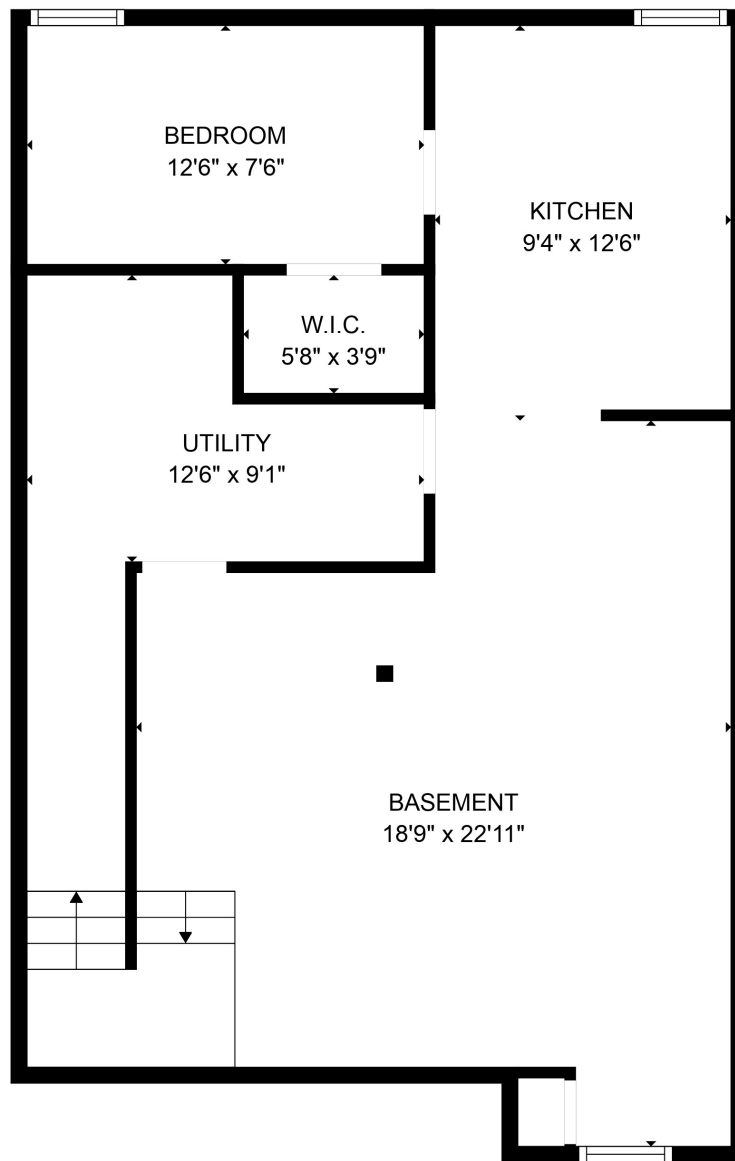

FLOOR 1

FLOOR 2

FLOOR 3

Total scanned area: 3110 sq. ft

SIZES AND DIMENSIONS ARE APPROXIMATE, ACTUAL MAY VARY.

Total scanned area: 3110 sq. ft

SIZES AND DIMENSIONS ARE APPROXIMATE, ACTUAL MAY VARY.

Total scanned area: 3110 sq. ft

SIZES AND DIMENSIONS ARE APPROXIMATE, ACTUAL MAY VARY.

Total scanned area: 3110 sq. ft

SIZES AND DIMENSIONS ARE APPROXIMATE, ACTUAL MAY VARY.