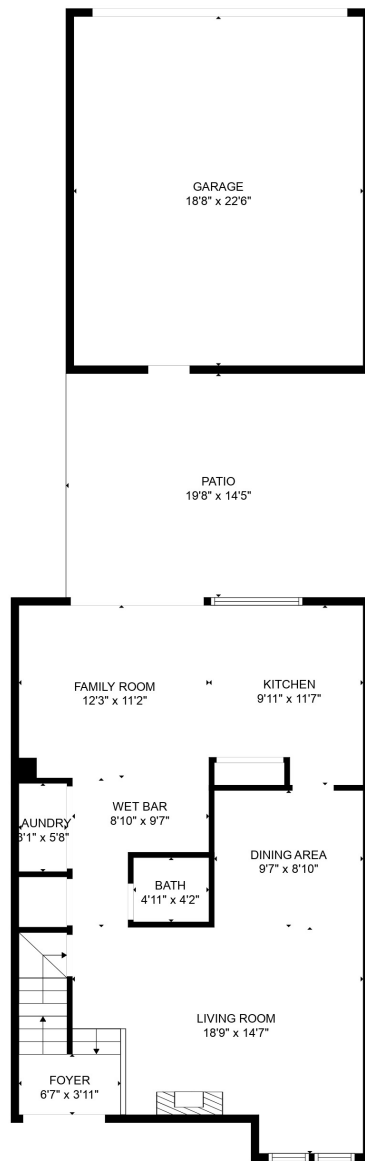

FLOOR 1

FLOOR 2

FLOOR 3

Total scanned area: 3110 sq. ft

SIZES AND DIMENSIONS ARE APPROXIMATE, ACTUAL MAY VARY.

Total scanned area: 3110 sq. ft

SIZES AND DIMENSIONS ARE APPROXIMATE, ACTUAL MAY VARY.

Total scanned area: 3110 sq. ft

SIZES AND DIMENSIONS ARE APPROXIMATE, ACTUAL MAY VARY.

Total scanned area: 3110 sq. ft

SIZES AND DIMENSIONS ARE APPROXIMATE, ACTUAL MAY VARY.