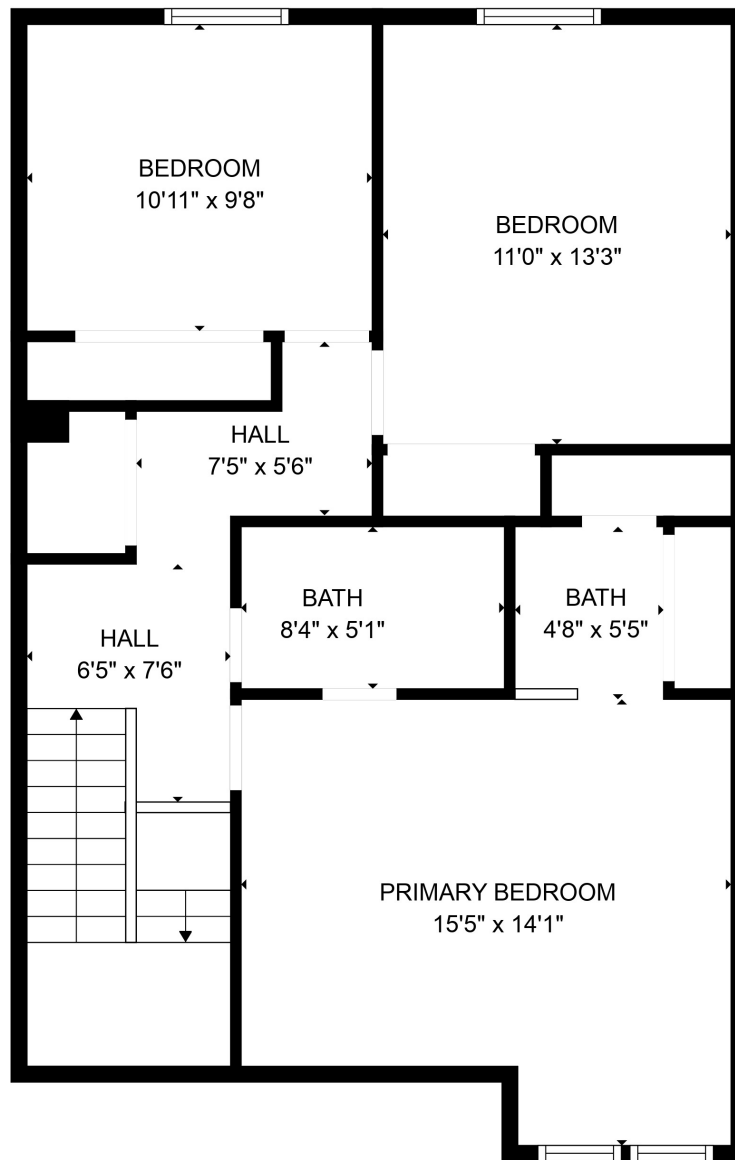

FLOOR 1

FLOOR 2

FLOOR 3

Total scanned area: 3110 sq. ft

SIZES AND DIMENSIONS ARE APPROXIMATE, ACTUAL MAY VARY.

Total scanned area: 3110 sq. ft

SIZES AND DIMENSIONS ARE APPROXIMATE, ACTUAL MAY VARY.

Total scanned area: 3110 sq. ft

SIZES AND DIMENSIONS ARE APPROXIMATE, ACTUAL MAY VARY.

Total scanned area: 3110 sq. ft

SIZES AND DIMENSIONS ARE APPROXIMATE, ACTUAL MAY VARY.