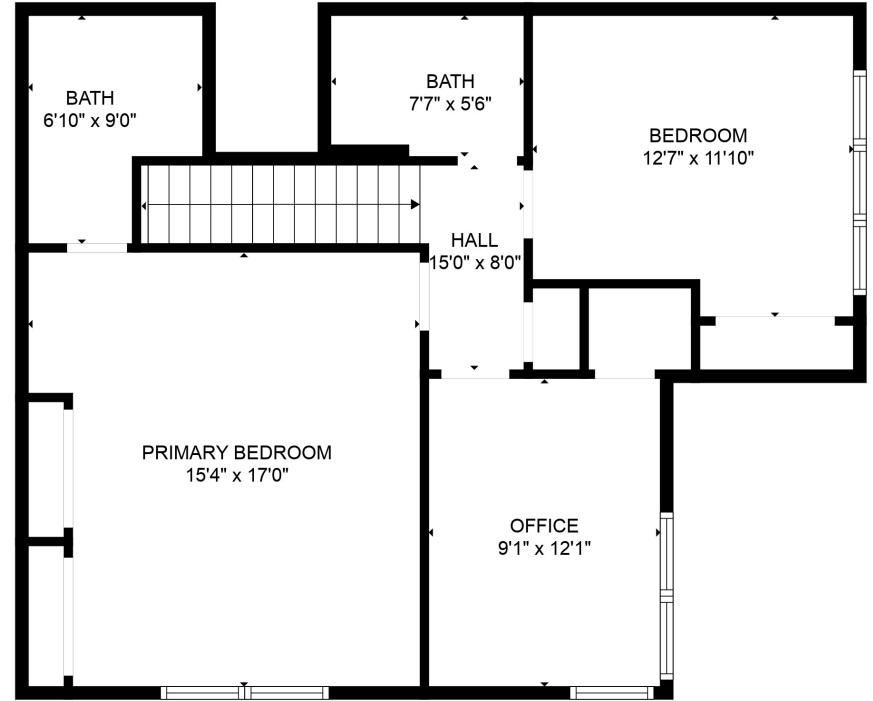

FLOOR 1

FLOOR 2

Total scanned area: 1491 sq. ft

SIZES AND DIMENSIONS ARE APPROXIMATE. ACTUAL MAY VARY.

Total scanned area: 1491 sq. ft

SIZES AND DIMENSIONS ARE APPROXIMATE. ACTUAL MAY VARY.

Total scanned area: 1491 sq. ft

SIZES AND DIMENSIONS ARE APPROXIMATE. ACTUAL MAY VARY.