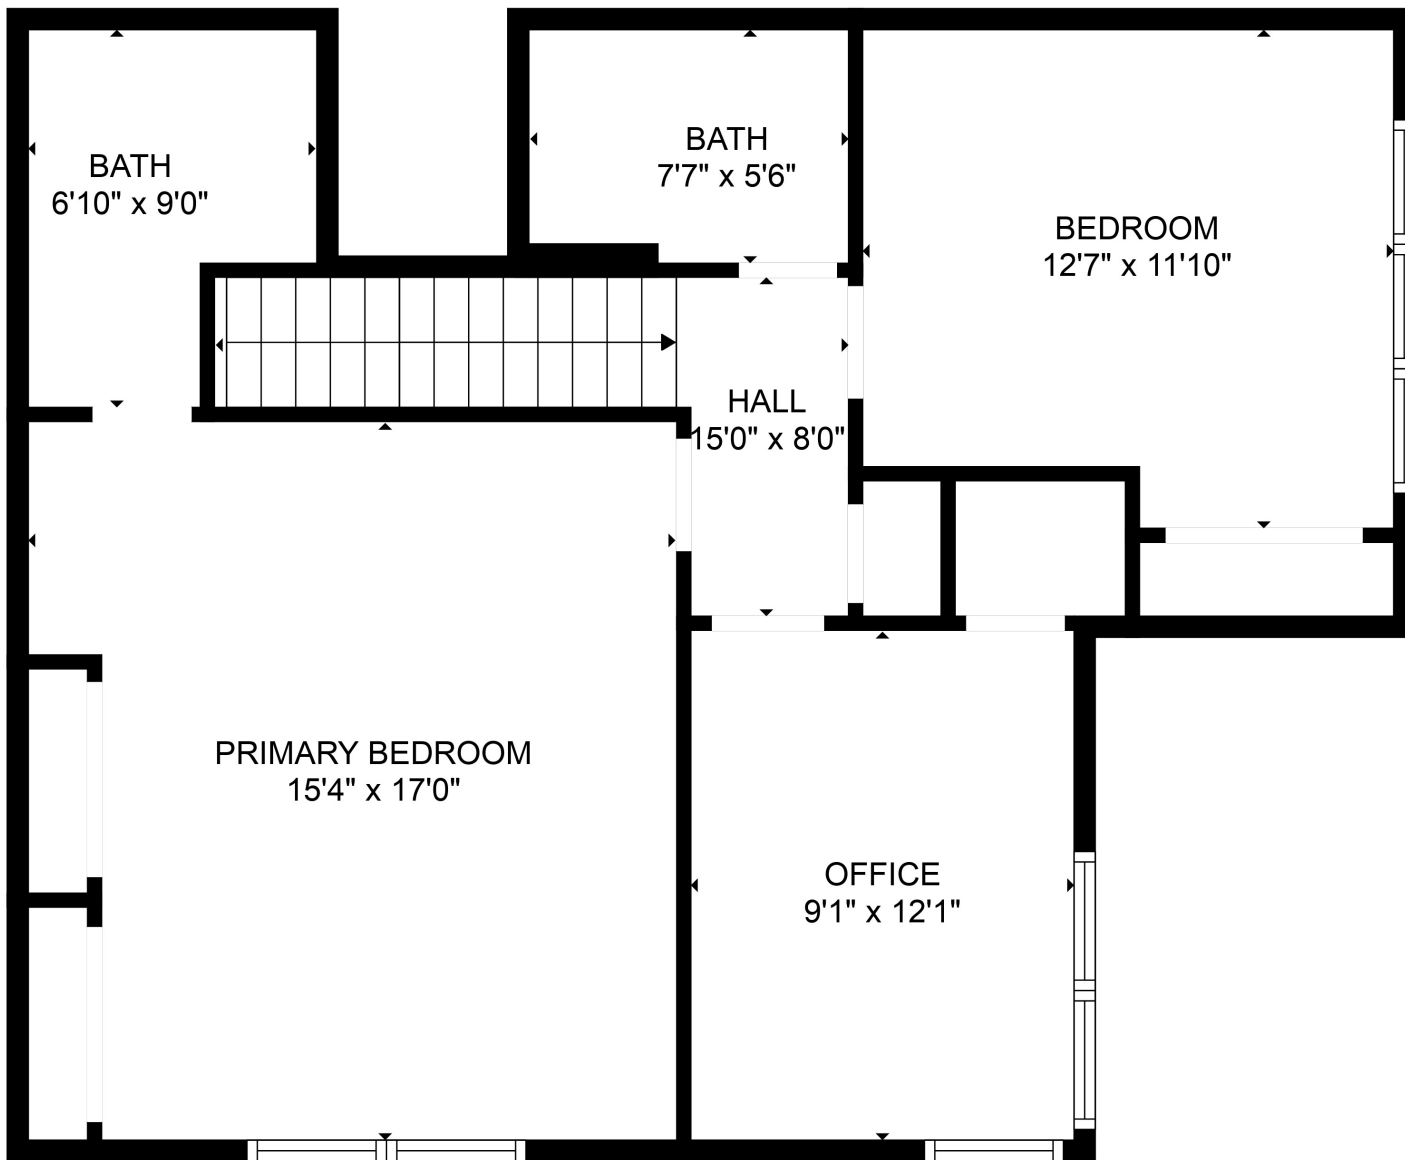

FLOOR 1

FLOOR 2

Total scanned area: 1491 sq. ft

SIZES AND DIMENSIONS ARE APPROXIMATE. ACTUAL MAY VARY.

Total scanned area: 1491 sq. ft

SIZES AND DIMENSIONS ARE APPROXIMATE. ACTUAL MAY VARY.

Total scanned area: 1491 sq. ft

SIZES AND DIMENSIONS ARE APPROXIMATE. ACTUAL MAY VARY.