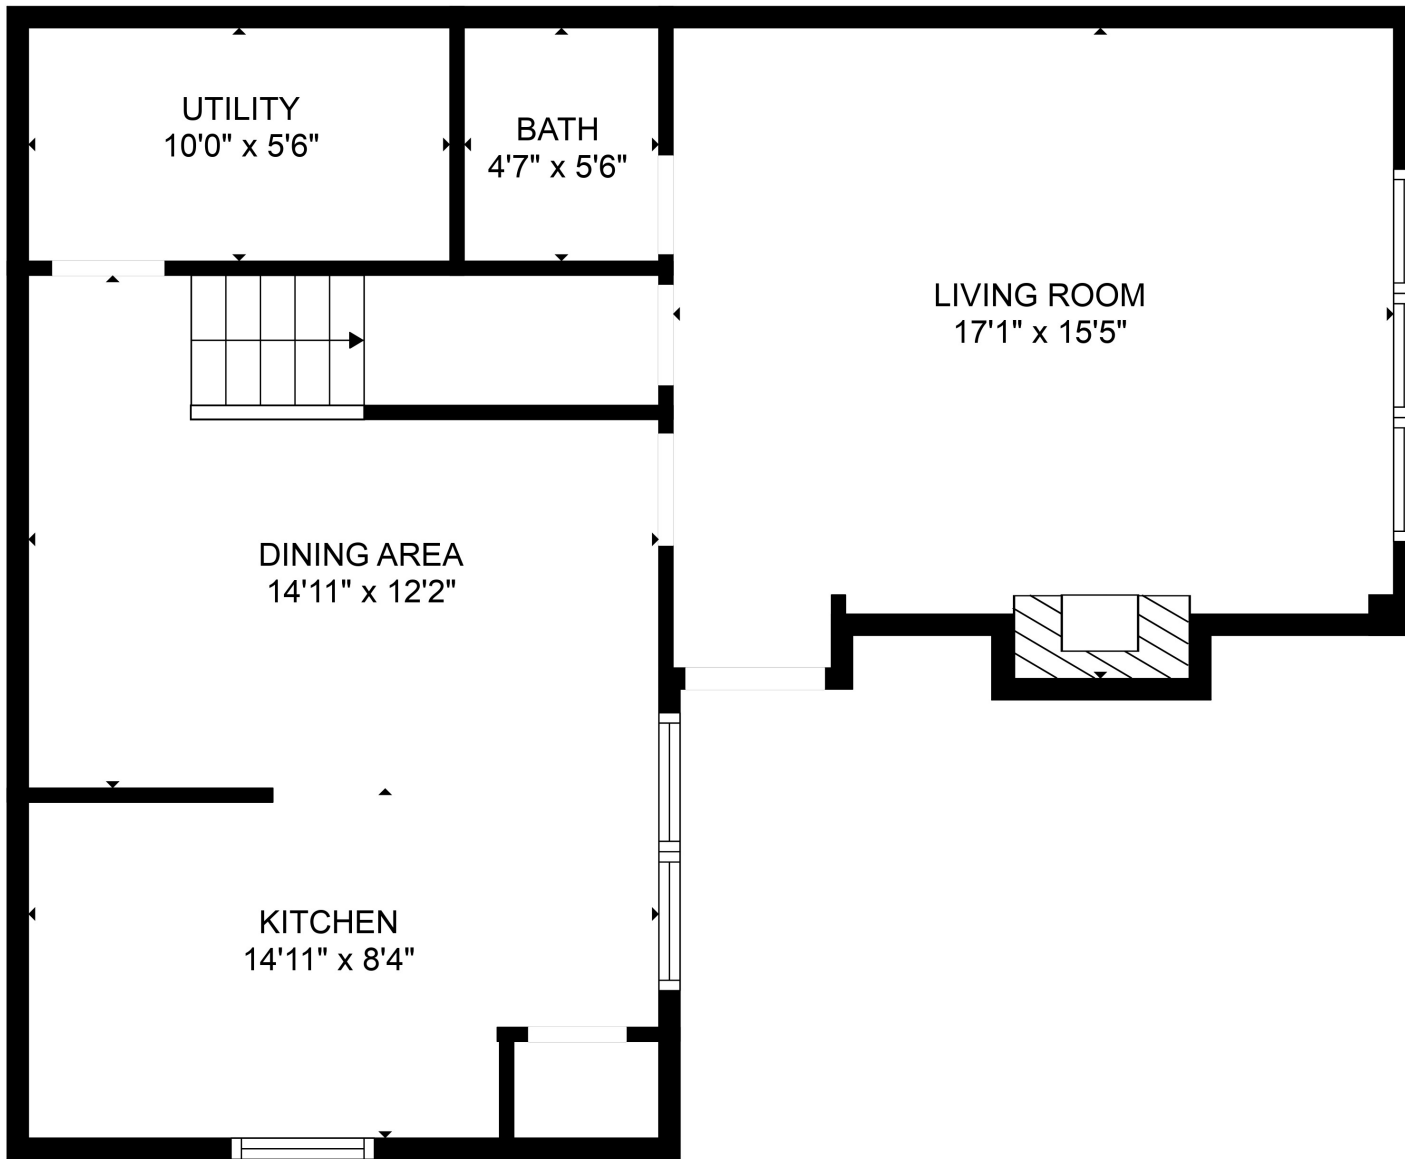

FLOOR 1

FLOOR 2

Total scanned area: 1491 sq. ft

SIZES AND DIMENSIONS ARE APPROXIMATE. ACTUAL MAY VARY.

Total scanned area: 1491 sq. ft

SIZES AND DIMENSIONS ARE APPROXIMATE. ACTUAL MAY VARY.

Total scanned area: 1491 sq. ft

SIZES AND DIMENSIONS ARE APPROXIMATE. ACTUAL MAY VARY.