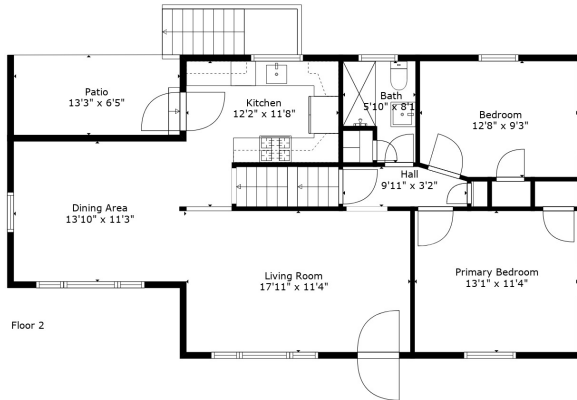

Floor 3

Floor 2

Floor 4

Floor 1

GROSS INTERNAL AREA

Below Ground: 279 sq. ft, FLOOR 2: 883 sq. ft, FLOOR 3: 188 sq. ft, FLOOR 4: 355 sq. ft
 EXCLUDED AREAS: UNFINISHED BASEMENT: 389 sq. ft, UTILITY ROOM: 151 sq. ft, LAUNDRY ROOM: 94 sq. ft,
 PATIO: 125 sq. ft, GARAGE: 428 sq. ft, UNDEFINED: 158 sq. ft,
 ATTIC: 41 sq. ft
 TOTAL: 1705 sq. ft

Measurements Are Calculated By Cubicasa Technology. Deemed Highly Reliable But Not Guaranteed.

GROSS INTERNAL AREA
 Below Ground: 279 sq. ft, FLOOR 2: 883 sq. ft, FLOOR 3: 188 sq. ft, FLOOR 4: 355 sq. ft
 EXCLUDED AREAS: UNFINISHED BASEMENT: 389 sq. ft, UTILITY ROOM: 151 sq. ft, LAUNDRY ROOM: 94 sq. ft,
 PATIO: 125 sq. ft, GARAGE: 428 sq. ft, UNDEFINED: 158 sq. ft,
 ATTIC: 41 sq. ft
 TOTAL: 1705 sq. ft