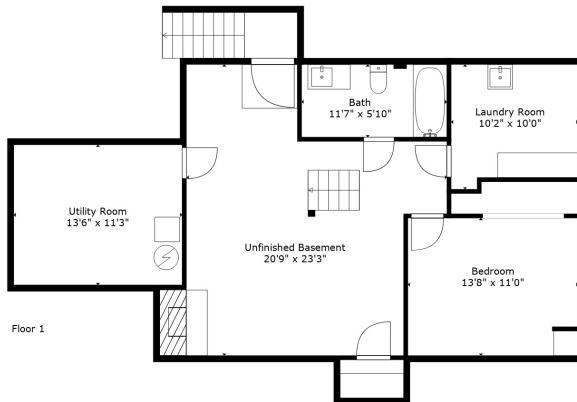

Floor 3

Floor 2

Floor 4

Floor 1

GROSS INTERNAL AREA

Below Ground: 279 sq. ft, FLOOR 2: 883 sq. ft, FLOOR 3: 188 sq. ft, FLOOR 4: 355 sq. ft
 EXCLUDED AREAS: UNFINISHED BASEMENT: 389 sq. ft, UTILITY ROOM: 151 sq. ft, LAUNDRY ROOM: 94 sq. ft,
 PATIO: 125 sq. ft, GARAGE: 428 sq. ft, UNDEFINED: 158 sq. ft,
 ATTIC: 41 sq. ft
 TOTAL: 1705 sq. ft

Measurements Are Calculated By Cubicasa Technology. Deemed Highly Reliable But Not Guaranteed.

GROSS INTERNAL AREA
 Below Ground: 279 sq. ft, FLOOR 2: 883 sq. ft, FLOOR 3: 188 sq. ft, FLOOR 4: 355 sq. ft
 EXCLUDED AREAS: UNFINISHED BASEMENT: 389 sq. ft, UTILITY ROOM: 151 sq. ft, LAUNDRY ROOM: 94 sq. ft,
 PATIO: 125 sq. ft, GARAGE: 428 sq. ft, UNDEFINED: 158 sq. ft,
 ATTIC: 41 sq. ft
 TOTAL: 1705 sq. ft