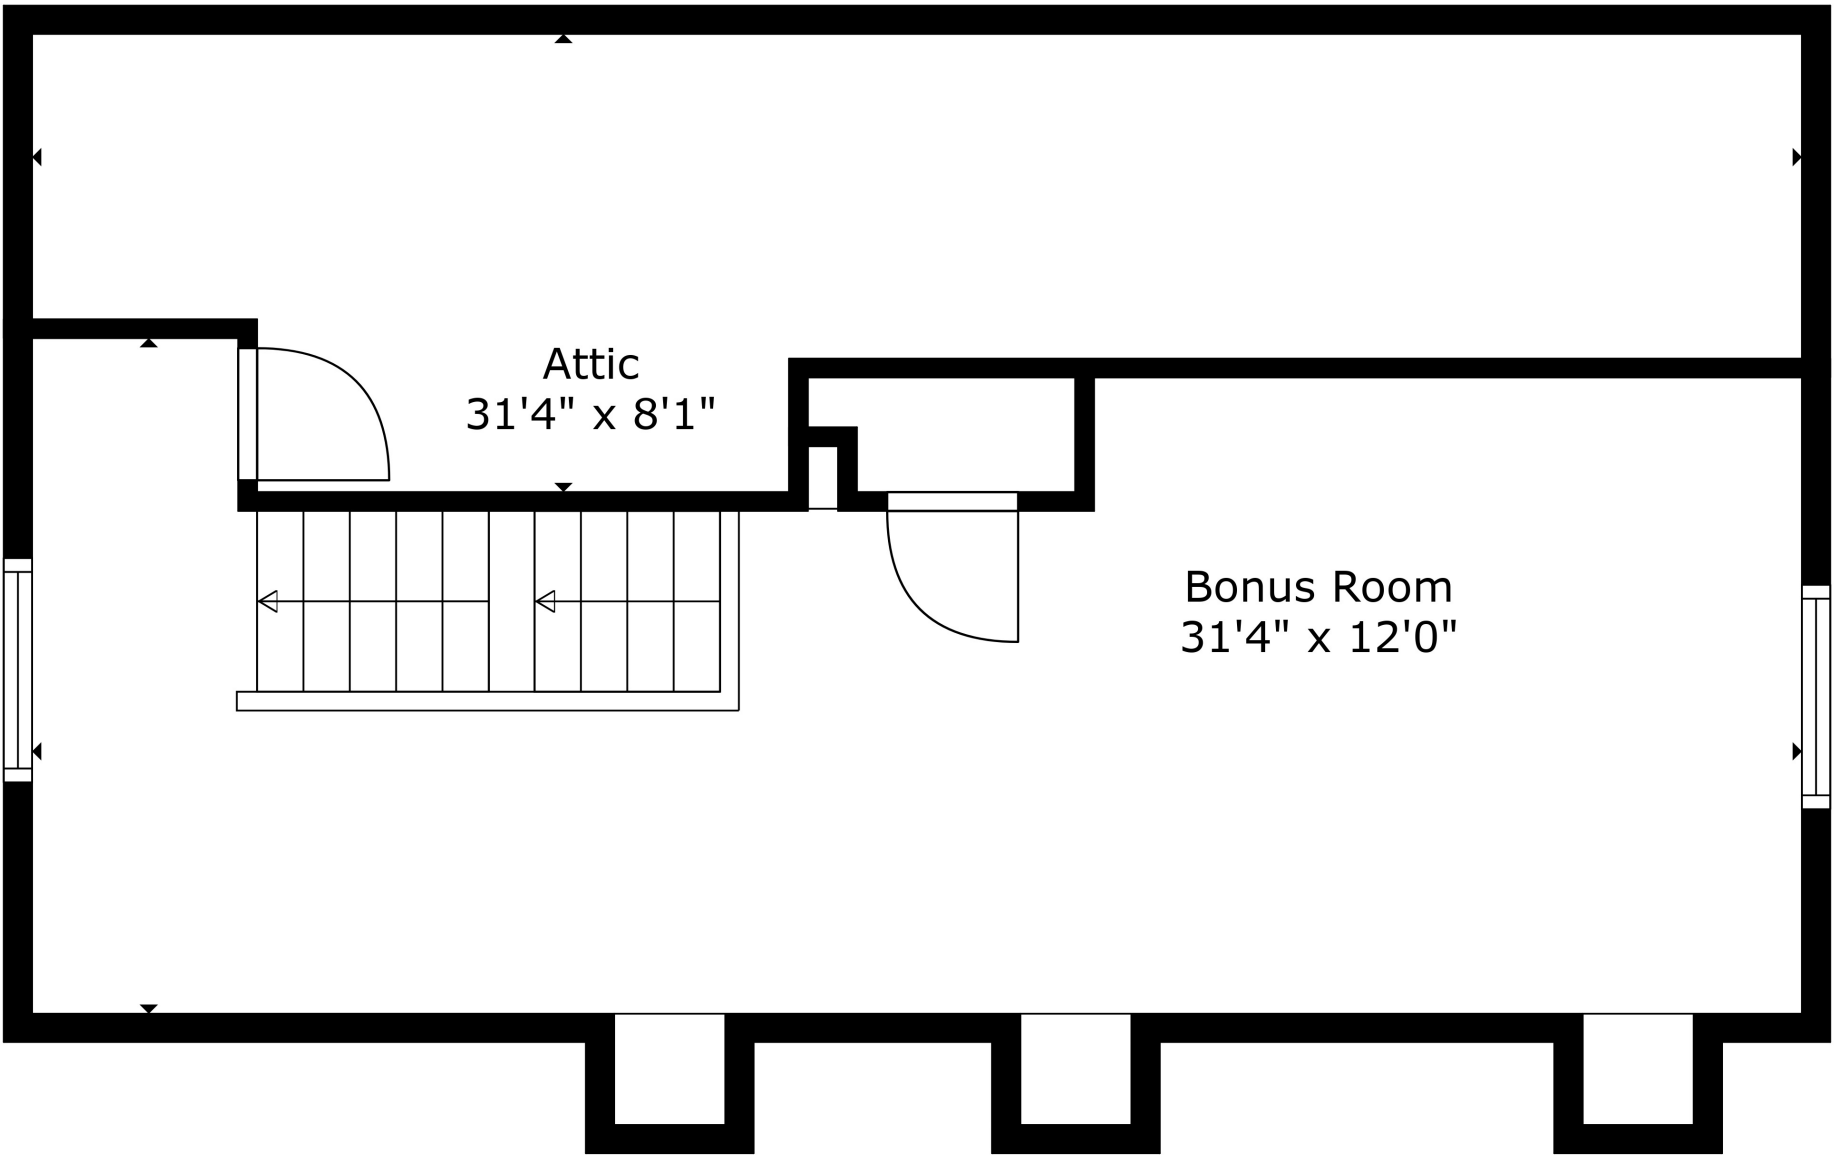

Floor 3

Floor 2

Floor 4

Floor 1

GROSS INTERNAL AREA

Below Ground: 279 sq. ft, FLOOR 2: 883 sq. ft, FLOOR 3: 188 sq. ft, FLOOR 4: 355 sq. ft
 EXCLUDED AREAS: UNFINISHED BASEMENT: 389 sq. ft, UTILITY ROOM: 151 sq. ft, LAUNDRY ROOM: 94 sq. ft,
 PATIO: 125 sq. ft, GARAGE: 428 sq. ft, UNDEFINED: 158 sq. ft,
 ATTIC: 41 sq. ft
 TOTAL: 1705 sq. ft

Measurements Are Calculated By Cubicasa Technology. Deemed Highly Reliable But Not Guaranteed.

GROSS INTERNAL AREA
 Below Ground: 279 sq. ft, FLOOR 2: 883 sq. ft, FLOOR 3: 188 sq. ft, FLOOR 4: 355 sq. ft
 EXCLUDED AREAS: UNFINISHED BASEMENT: 389 sq. ft, UTILITY ROOM: 151 sq. ft, LAUNDRY ROOM: 94 sq. ft,
 PATIO: 125 sq. ft, GARAGE: 428 sq. ft, UNDEFINED: 158 sq. ft,
 ATTIC: 41 sq. ft
 TOTAL: 1705 sq. ft