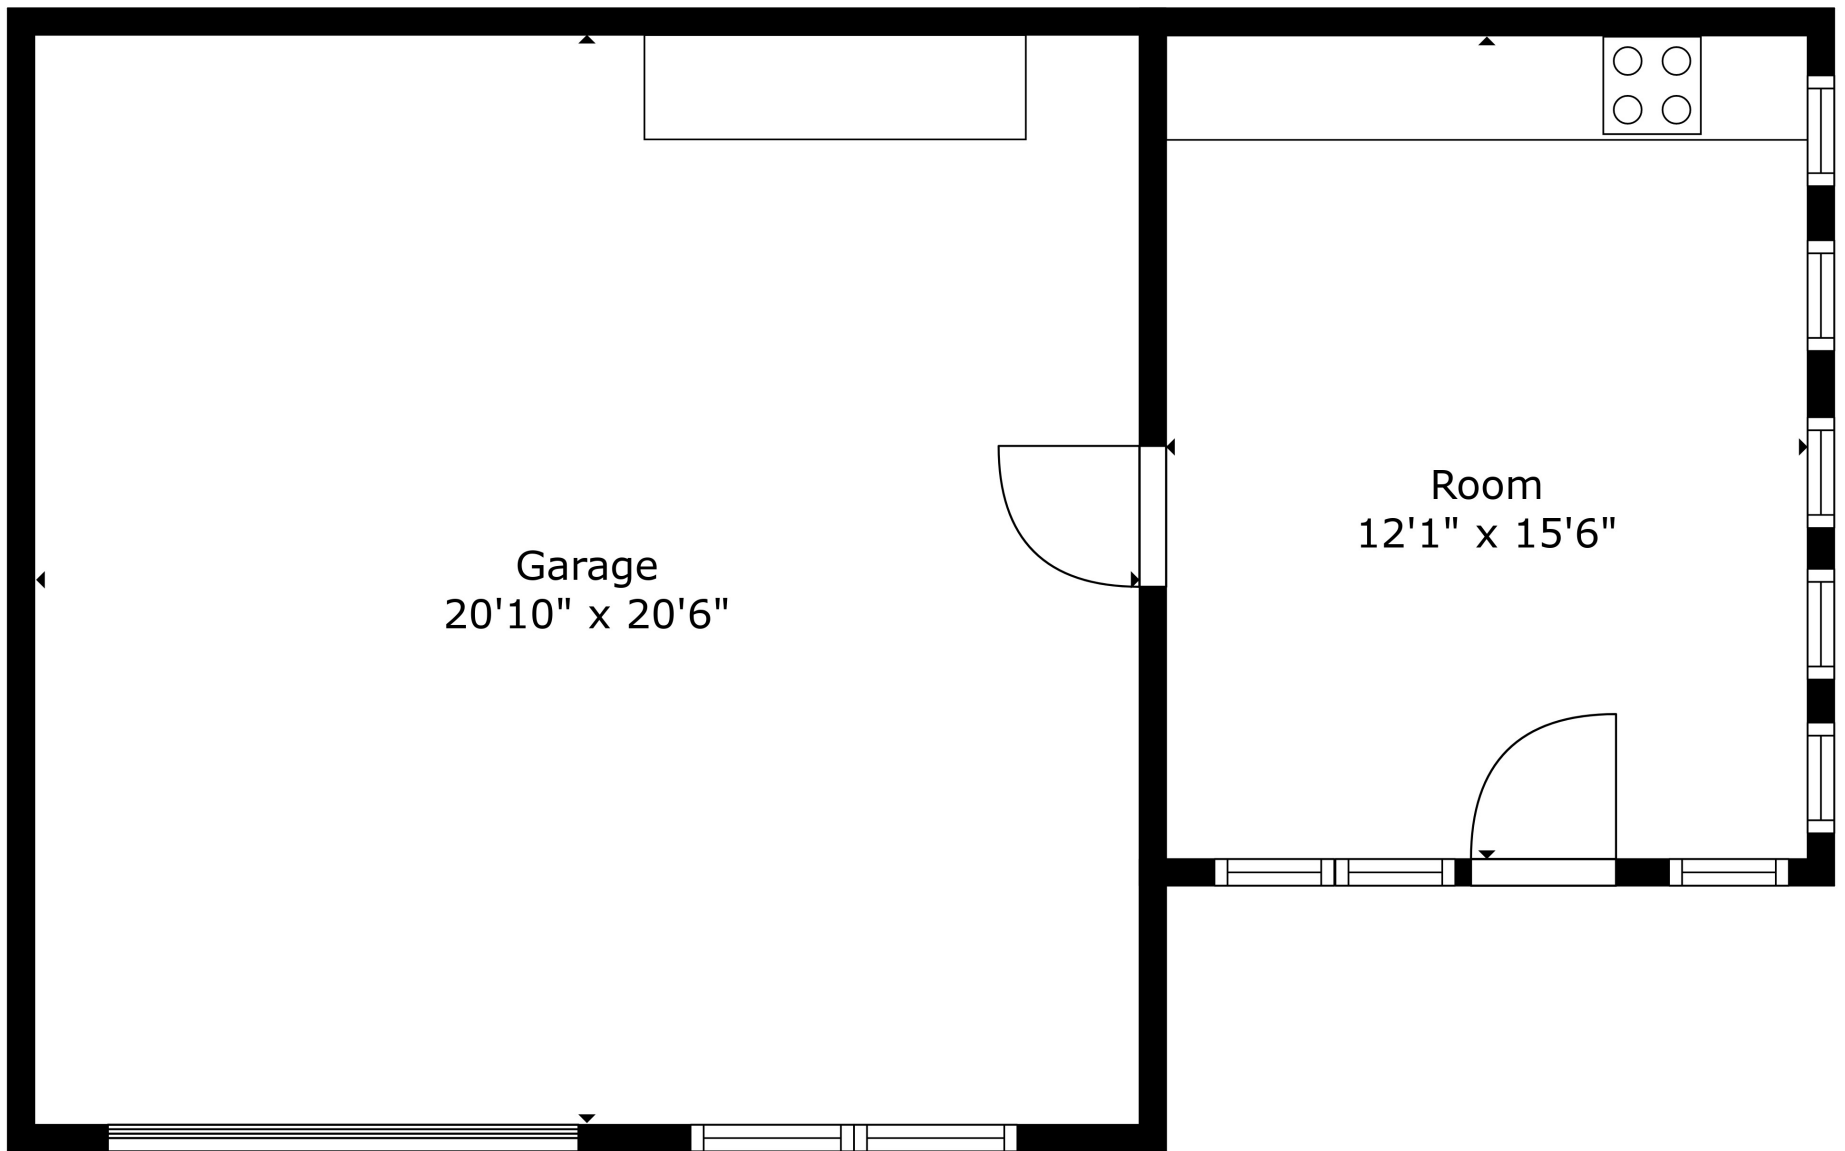

Measurements Are Calculated By Cubicasa Technology. Deemed Highly Reliable But Not Guaranteed.

GROSS INTERNAL AREA
 Below Ground: 279 sq. ft, FLOOR 2: 883 sq. ft, FLOOR 3: 188 sq. ft, FLOOR 4: 355 sq. ft
 EXCLUDED AREAS: UNFINISHED BASEMENT: 389 sq. ft, UTILITY ROOM: 151 sq. ft, LAUNDRY ROOM: 94 sq. ft,
 PATIO: 125 sq. ft, GARAGE: 428 sq. ft, UNDEFINED: 158 sq. ft,
 ATTIC: 41 sq. ft
 TOTAL: 1705 sq. ft