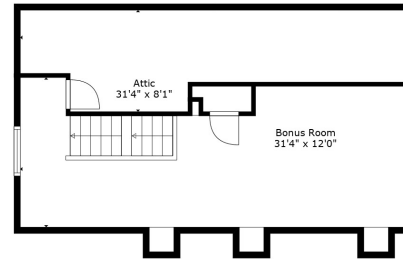

Floor 3

Floor 2

Floor 4

Floor 1

GROSS INTERNAL AREA

Below Ground: 279 sq. ft, FLOOR 2: 883 sq. ft, FLOOR 3: 188 sq. ft, FLOOR 4: 355 sq. ft
 EXCLUDED AREAS: UNFINISHED BASEMENT: 389 sq. ft, UTILITY ROOM: 151 sq. ft, LAUNDRY ROOM: 94 sq. ft,
 PATIO: 125 sq. ft, GARAGE: 428 sq. ft, UNDEFINED: 158 sq. ft,
 ATTIC: 41 sq. ft
 TOTAL: 1705 sq. ft

Measurements Are Calculated By Cubicasa Technology. Deemed Highly Reliable But Not Guaranteed.

GROSS INTERNAL AREA
 Below Ground: 279 sq. ft, FLOOR 2: 883 sq. ft, FLOOR 3: 188 sq. ft, FLOOR 4: 355 sq. ft
 EXCLUDED AREAS: UNFINISHED BASEMENT: 389 sq. ft, UTILITY ROOM: 151 sq. ft, LAUNDRY ROOM: 94 sq. ft,
 PATIO: 125 sq. ft, GARAGE: 428 sq. ft, UNDEFINED: 158 sq. ft,
 ATTIC: 41 sq. ft
 TOTAL: 1705 sq. ft