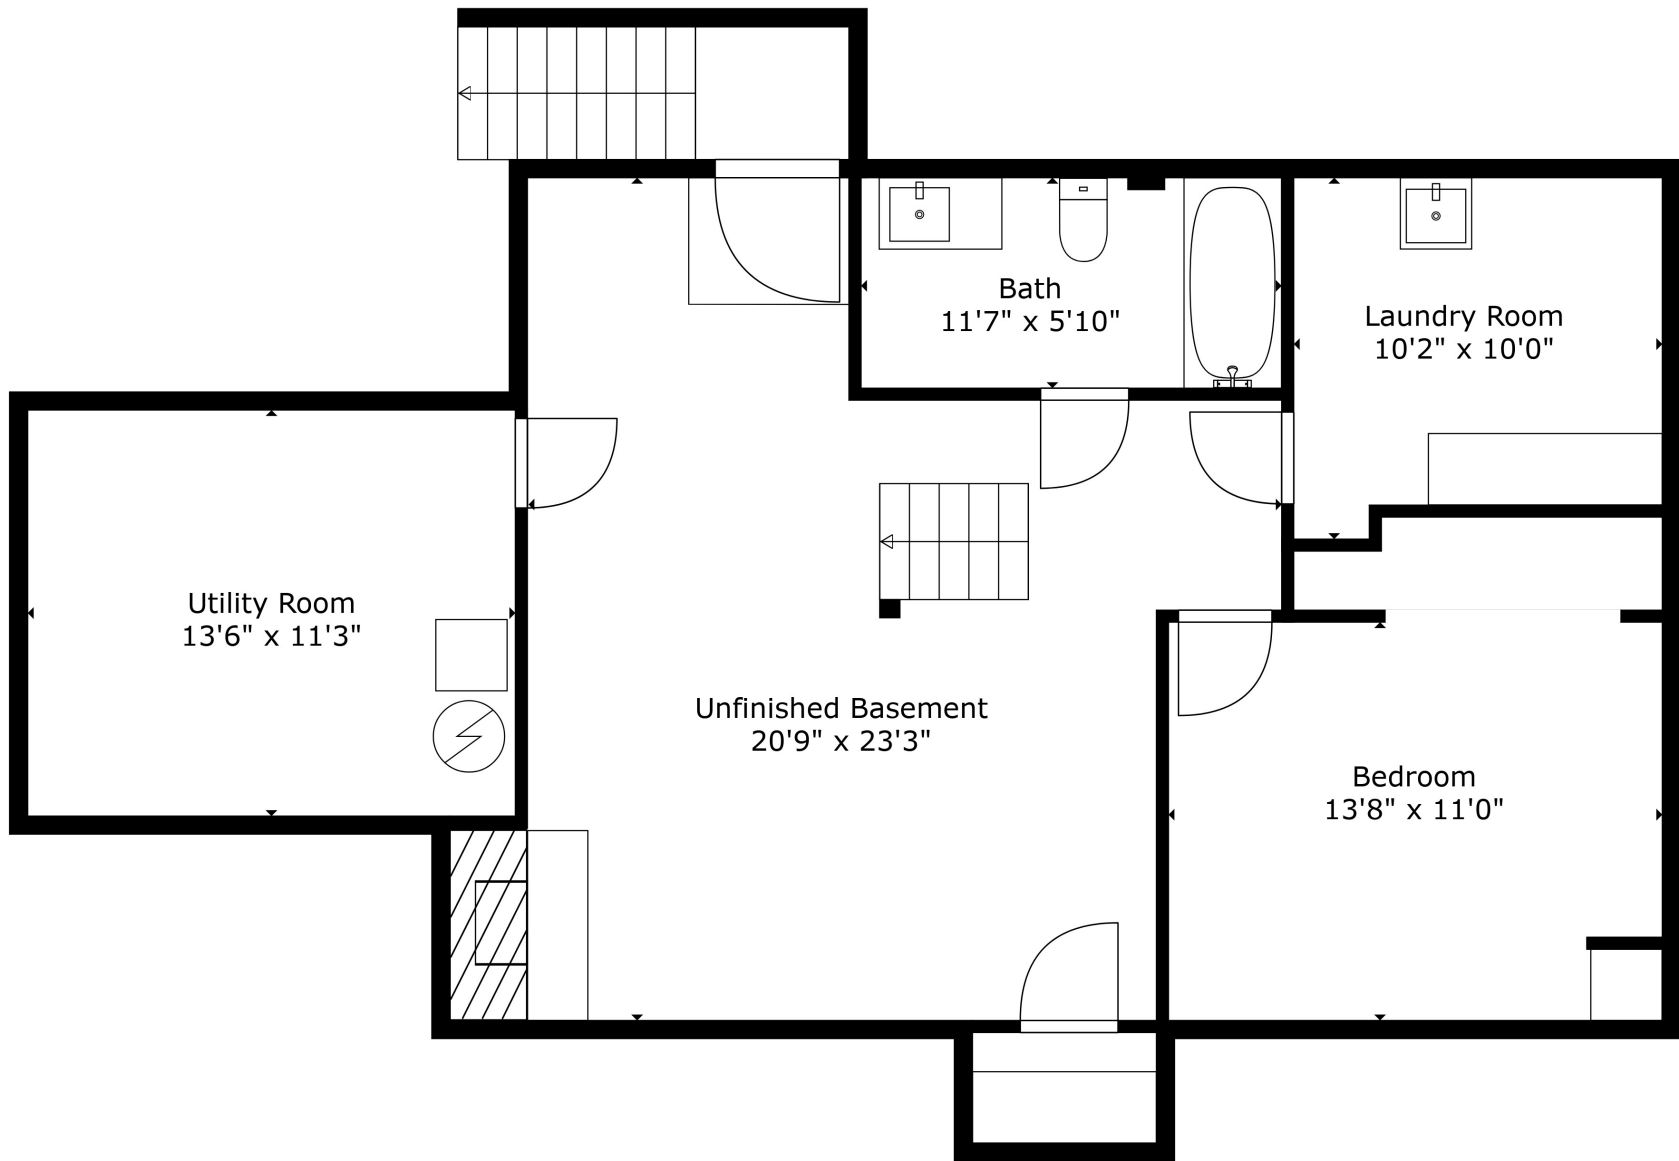

Measurements Are Calculated By Cubicasa Technology. Deemed Highly Reliable But Not Guaranteed.

GROSS INTERNAL AREA
 Below Ground: 279 sq. ft, FLOOR 2: 883 sq. ft, FLOOR 3: 188 sq. ft, FLOOR 4: 355 sq. ft
 EXCLUDED AREAS: UNFINISHED BASEMENT: 389 sq. ft, UTILITY ROOM: 151 sq. ft, LAUNDRY ROOM: 94 sq. ft,
 PATIO: 125 sq. ft, GARAGE: 428 sq. ft, UNDEFINED: 158 sq. ft,
 ATTIC: 41 sq. ft
 TOTAL: 1705 sq. ft