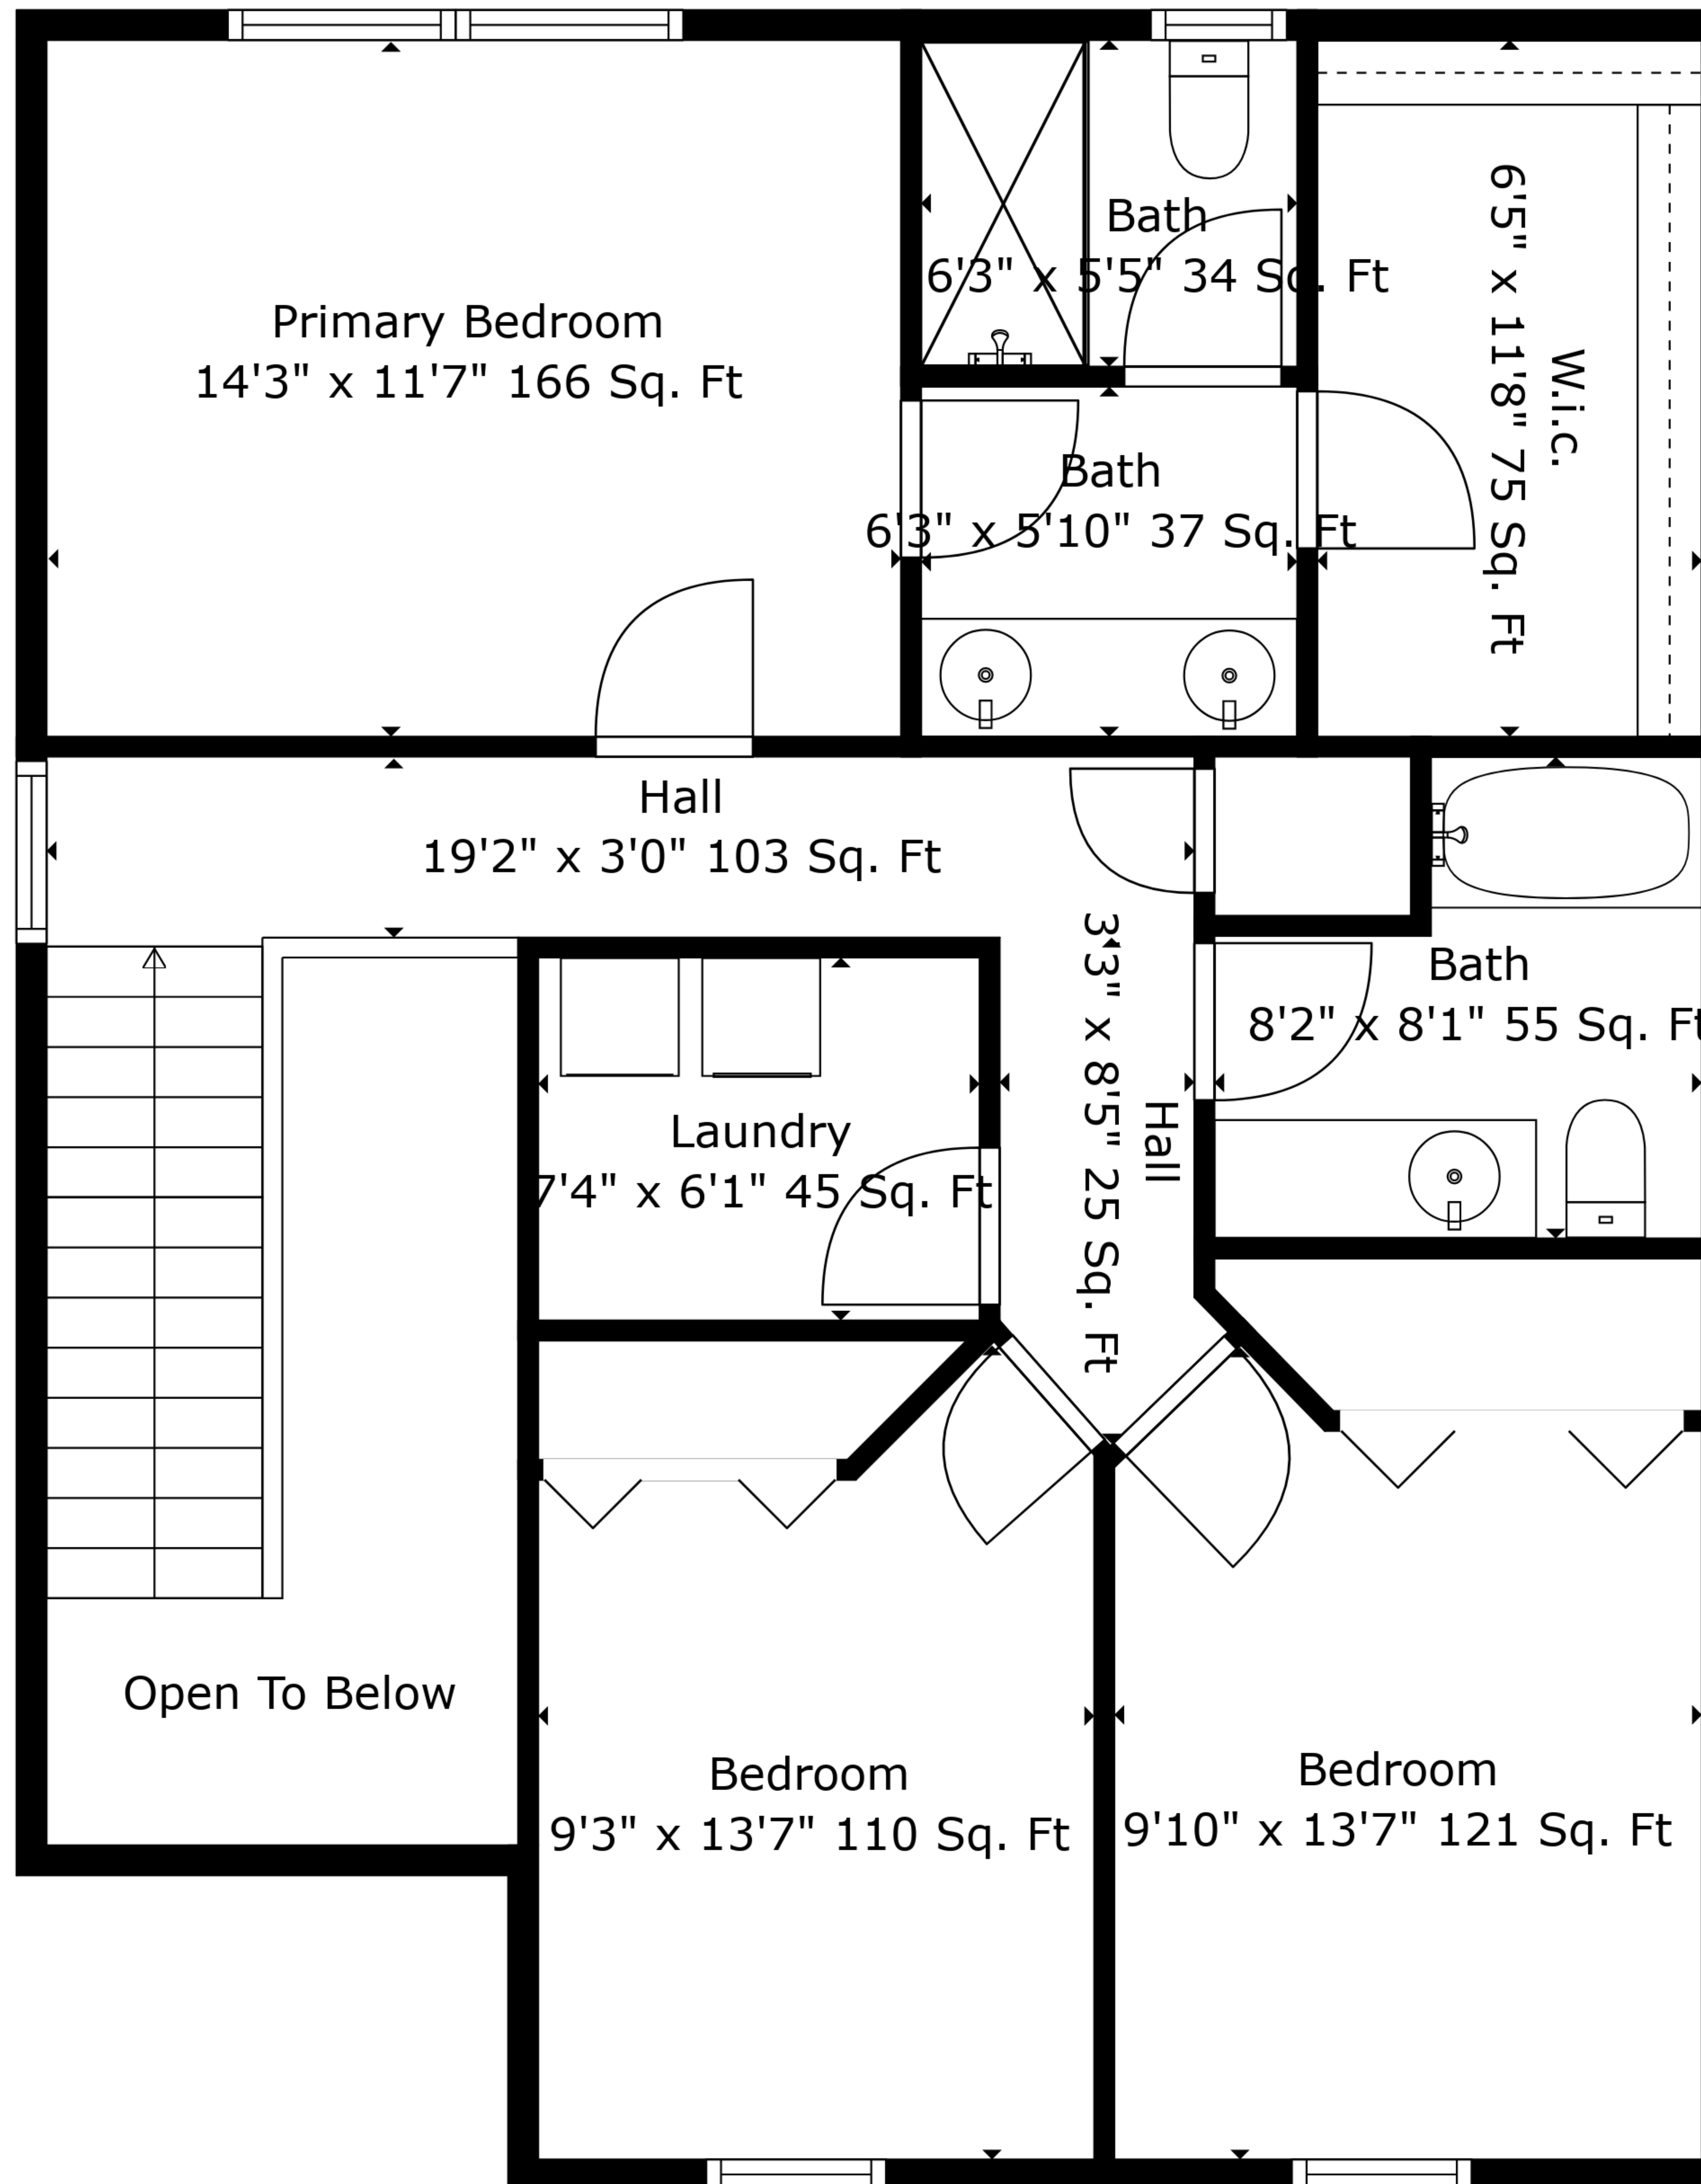

TOTAL: 1479 sq. ft

FLOOR 1: 617 sq. ft, FLOOR 2: 862 sq. ft

EXCLUDED AREAS: GARAGE: 460 sq. ft, FIREPLACE: 13 sq. ft, OPEN TO BELOW: 75 sq. ft

Measurements Are Deemed Highly Reliable But Not Guaranteed.

TOTAL: 1479 sq. ft

FLOOR 1: 617 sq. ft, FLOOR 2: 862 sq. ft

EXCLUDED AREAS: GARAGE: 460 sq. ft, FIREPLACE: 13 sq. ft, OPEN TO BELOW: 75 sq. ft

Measurements Are Deemed Highly Reliable But Not Guaranteed.

Floor 1

Floor 2

TOTAL: 1479 sq. ft

FLOOR 1: 617 sq. ft, FLOOR 2: 862 sq. ft

EXCLUDED AREAS: GARAGE: 460 sq. ft, FIREPLACE: 13 sq. ft, OPEN TO BELOW: 75 sq. ft

Measurements Are Deemed Highly Reliable But Not Guaranteed.