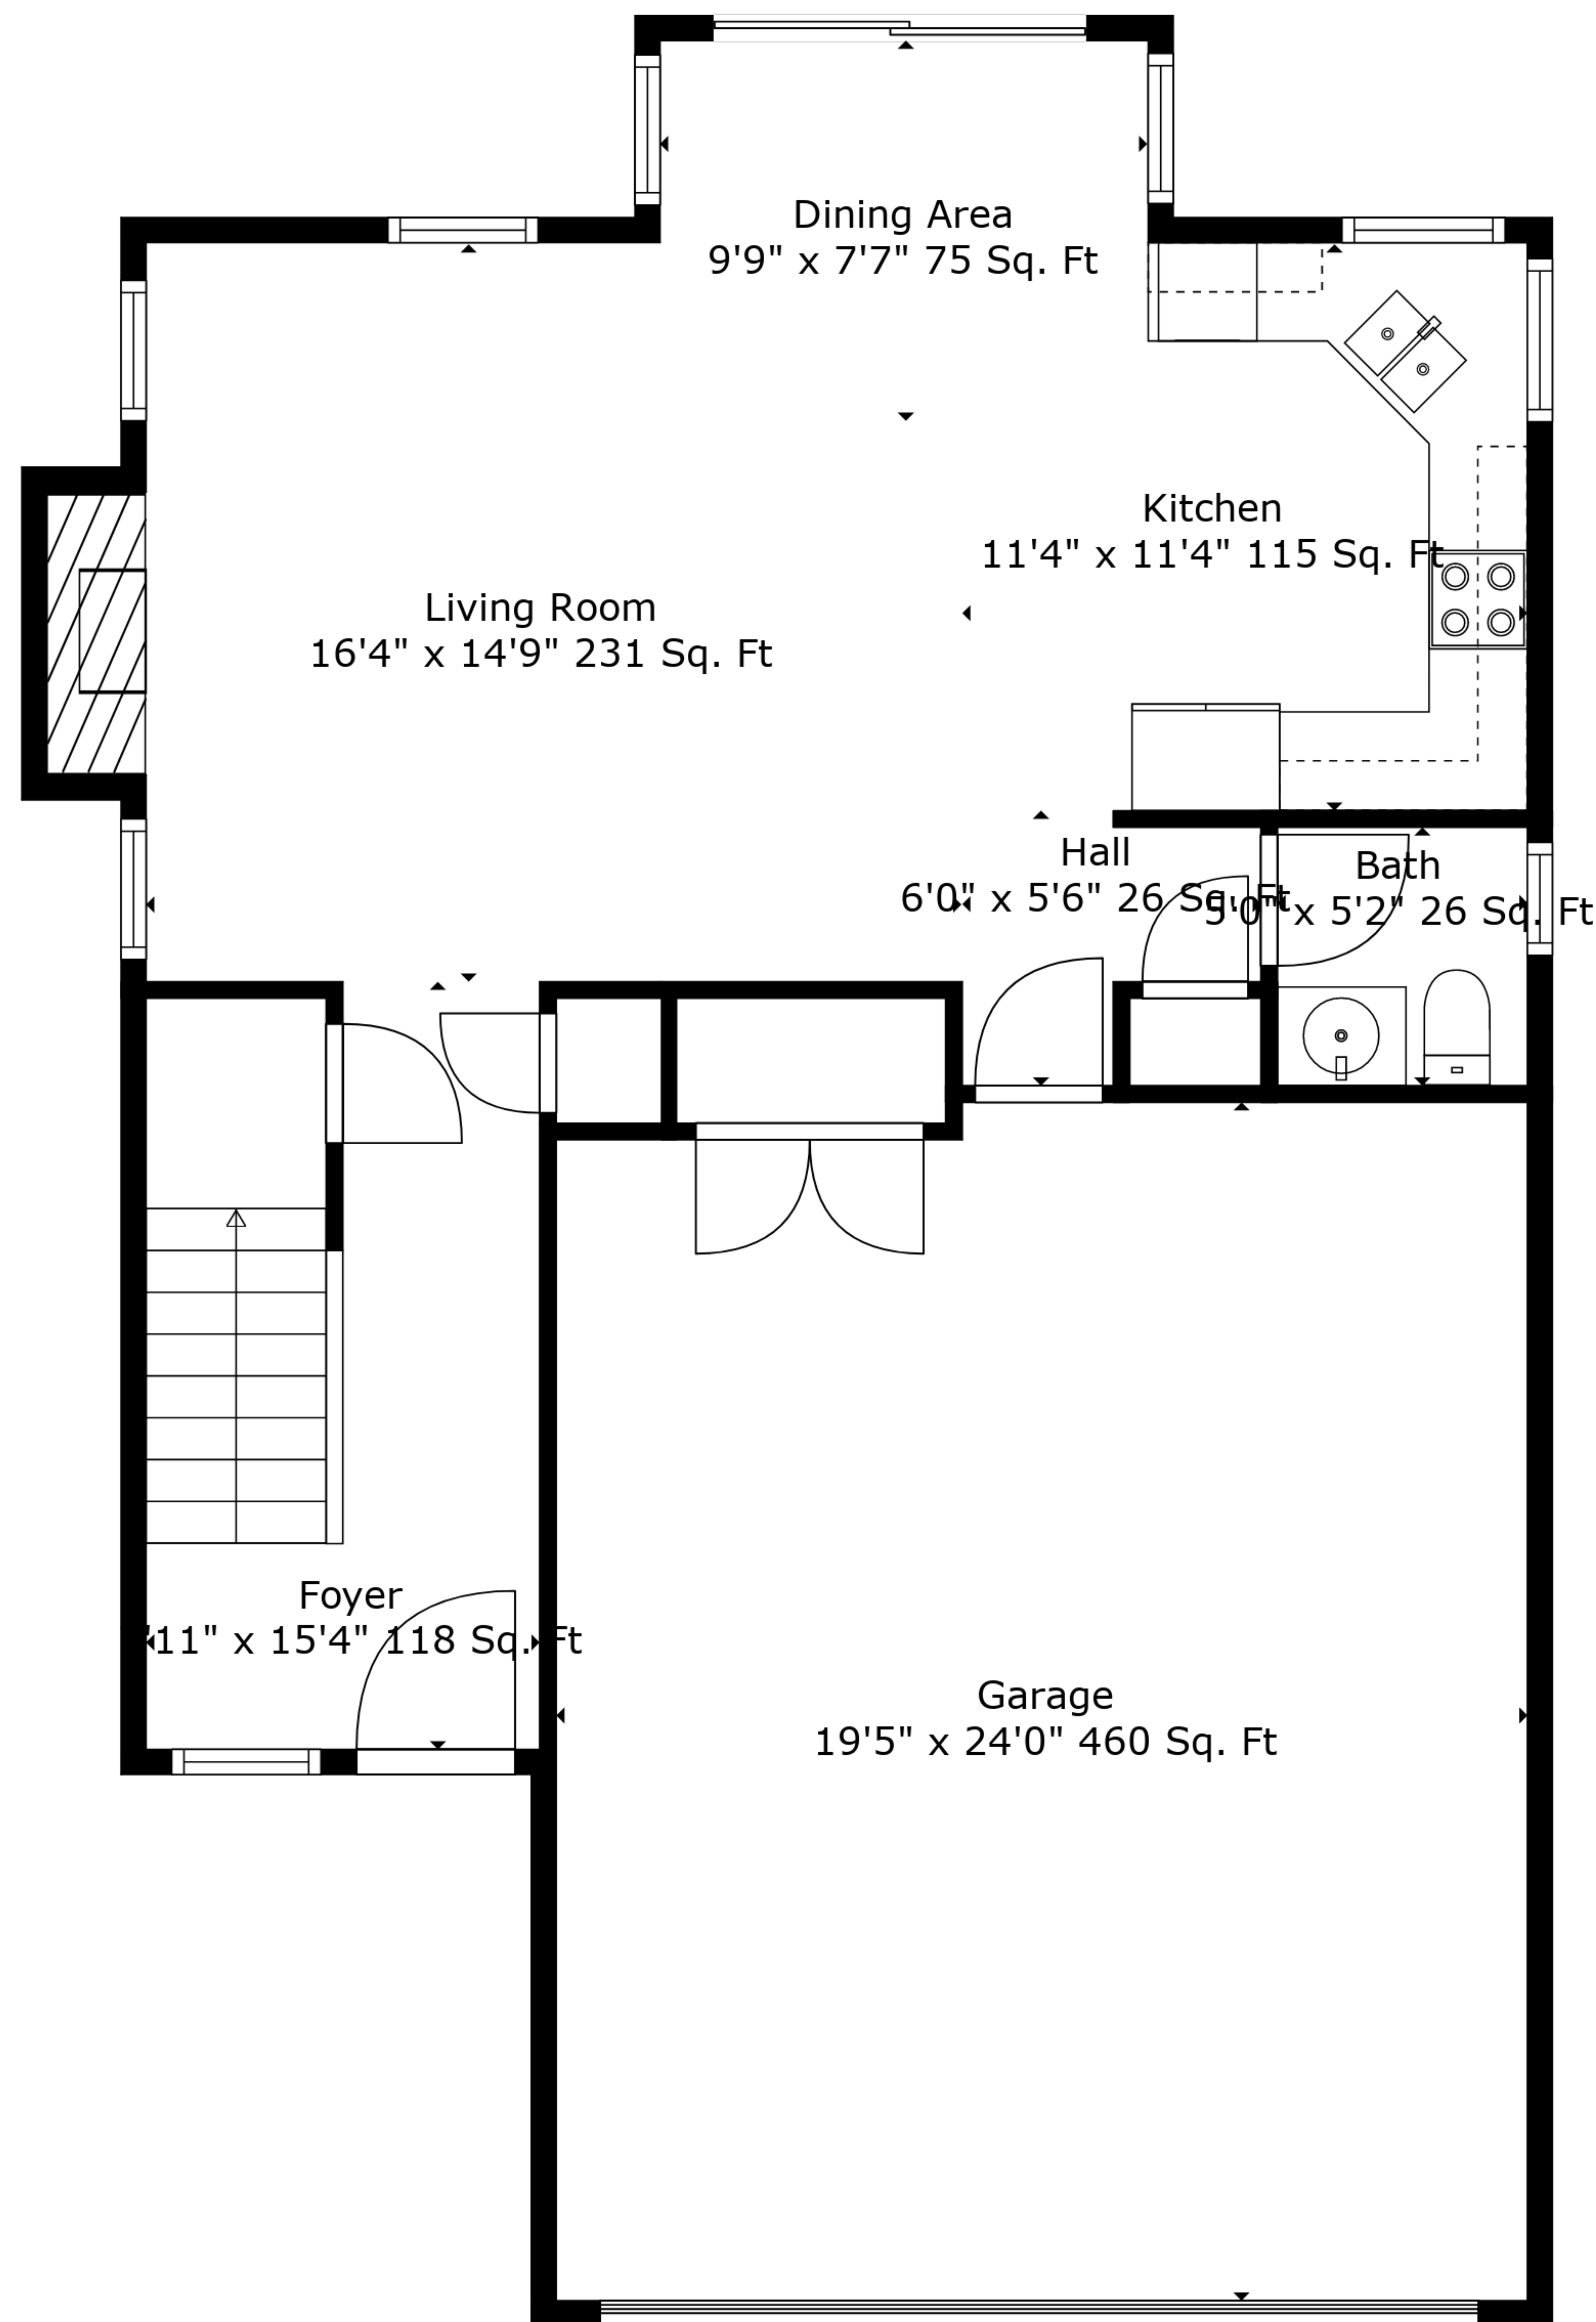

TOTAL: 1479 sq. ft

FLOOR 1: 617 sq. ft, FLOOR 2: 862 sq. ft

EXCLUDED AREAS: GARAGE: 460 sq. ft, FIREPLACE: 13 sq. ft, OPEN TO BELOW: 75 sq. ft

Measurements Are Deemed Highly Reliable But Not Guaranteed.

TOTAL: 1479 sq. ft

FLOOR 1: 617 sq. ft, FLOOR 2: 862 sq. ft

EXCLUDED AREAS: GARAGE: 460 sq. ft, FIREPLACE: 13 sq. ft, OPEN TO BELOW: 75 sq. ft

Measurements Are Deemed Highly Reliable But Not Guaranteed.

Floor 1

Floor 2

TOTAL: 1479 sq. ft

FLOOR 1: 617 sq. ft, FLOOR 2: 862 sq. ft

EXCLUDED AREAS: GARAGE: 460 sq. ft, FIREPLACE: 13 sq. ft, OPEN TO BELOW: 75 sq. ft

Measurements Are Deemed Highly Reliable But Not Guaranteed.