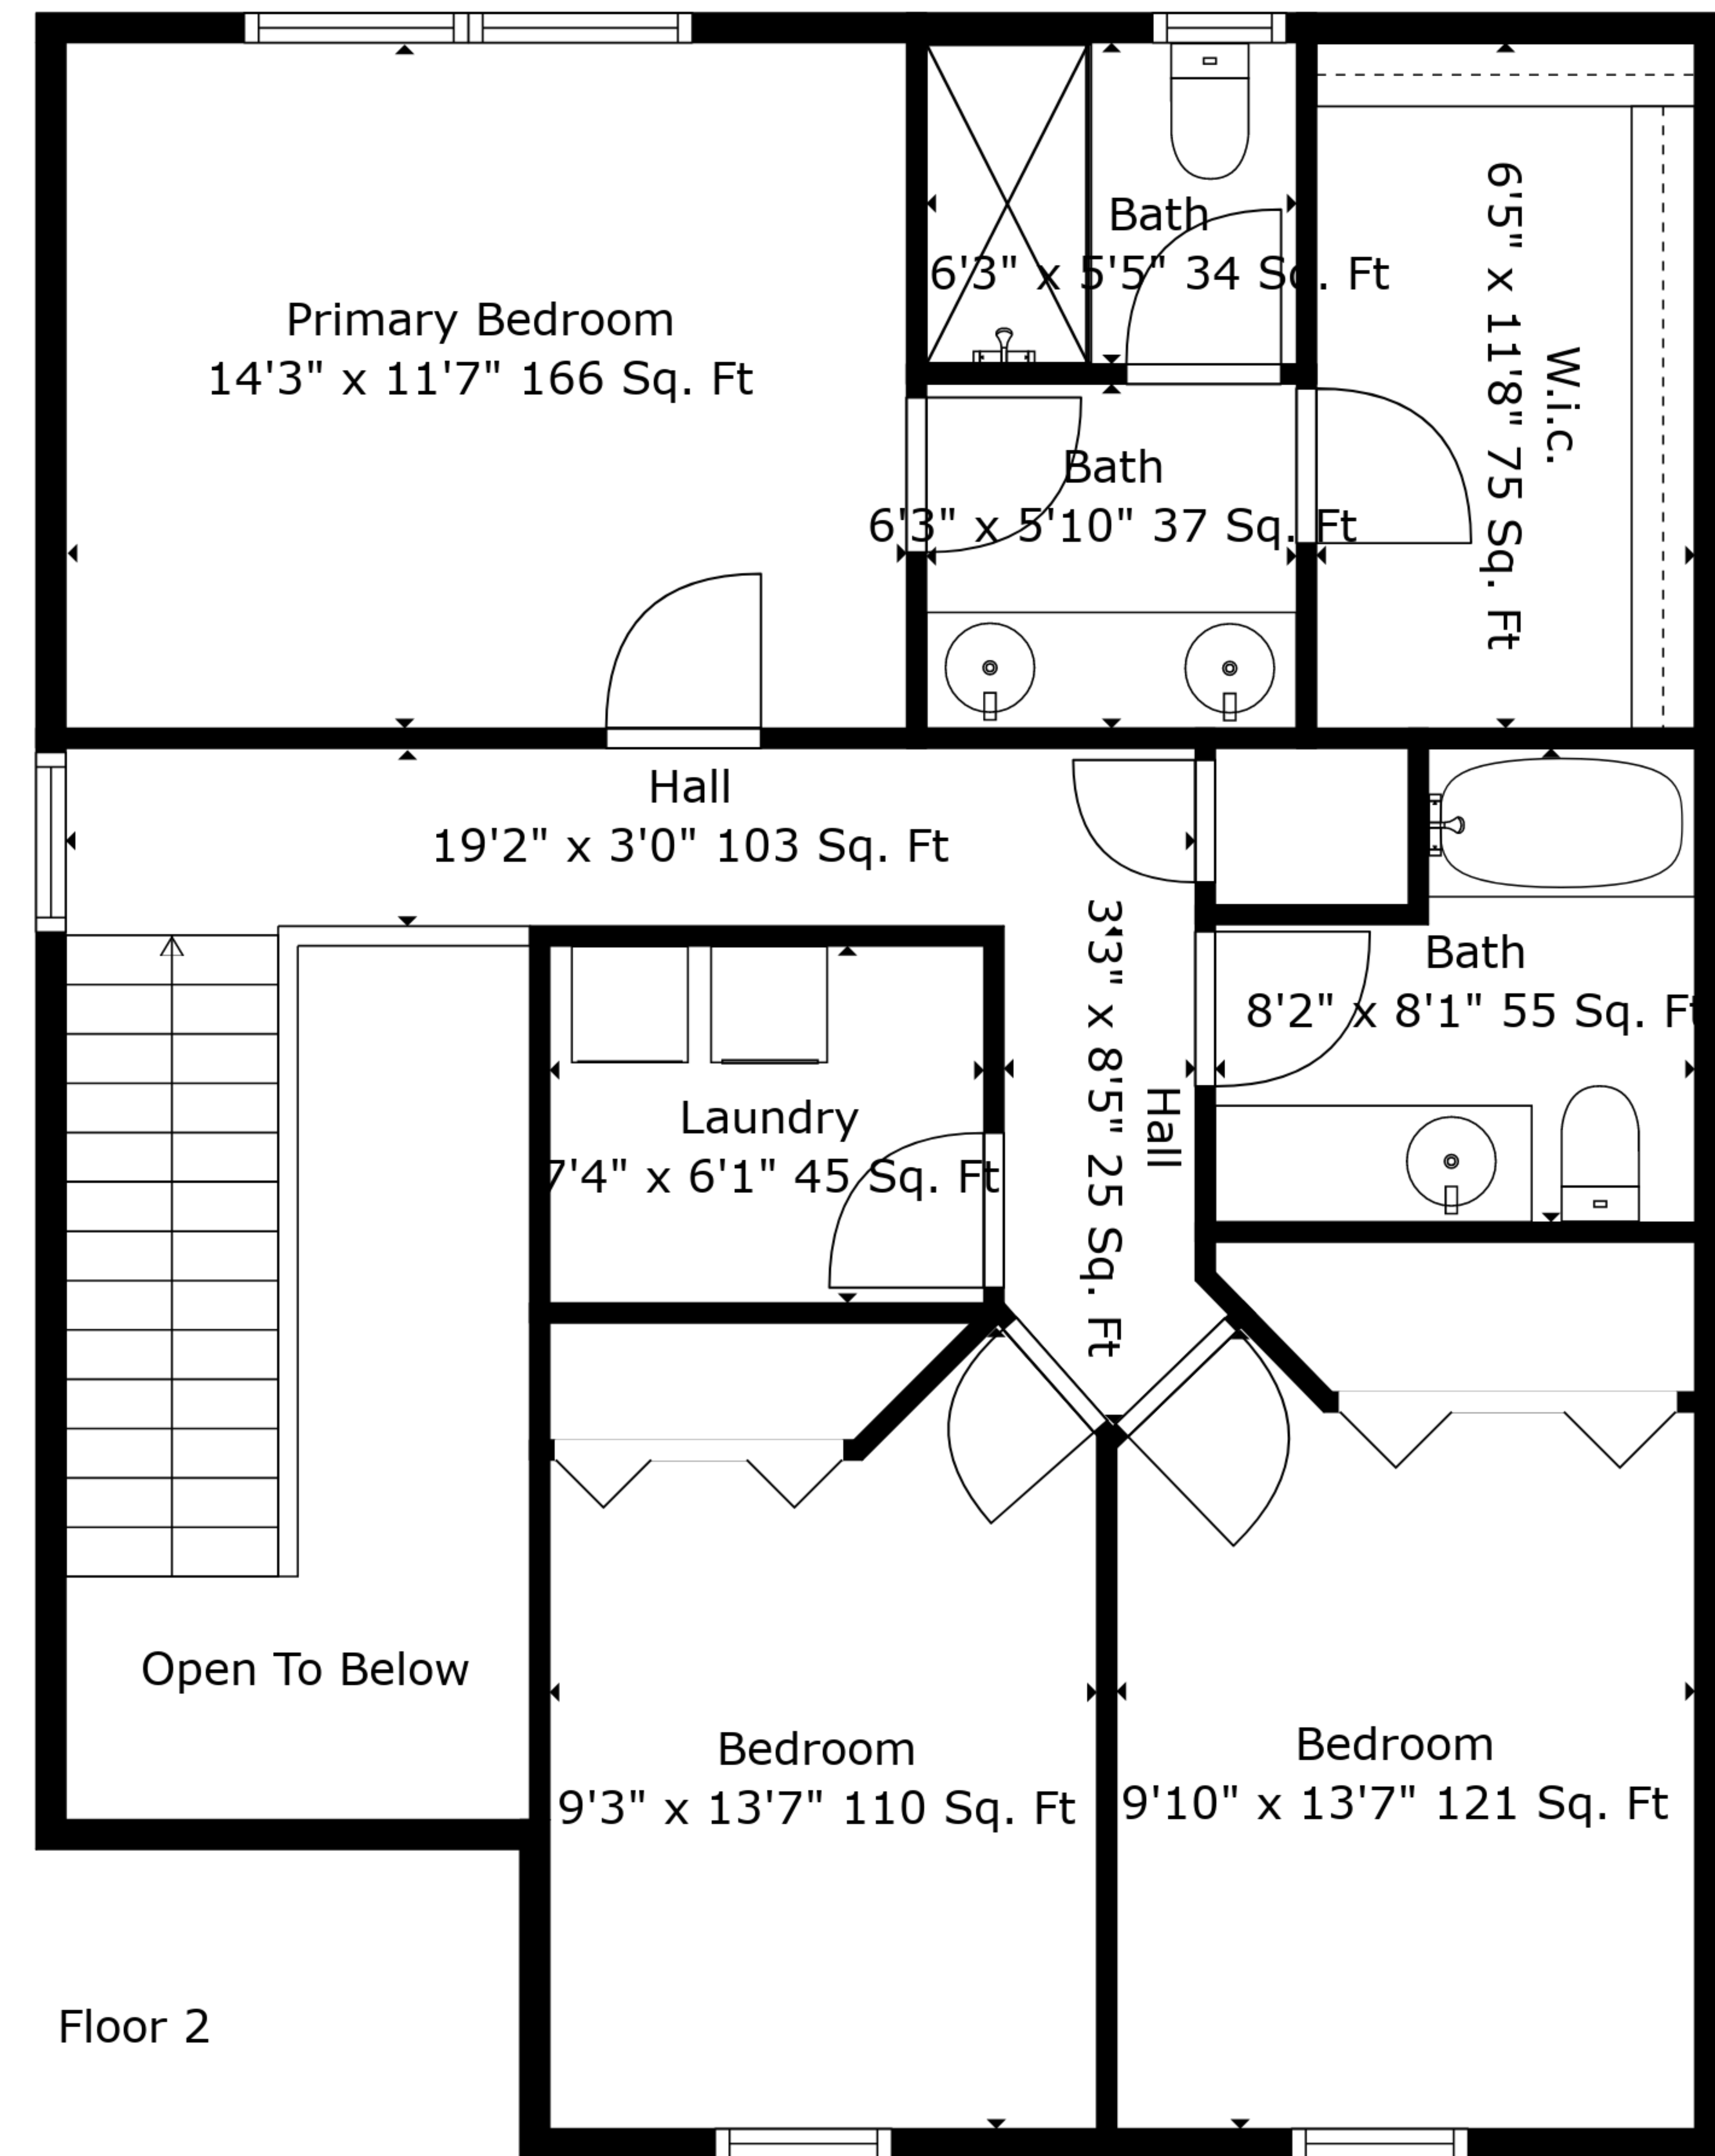

TOTAL: 1479 sq. ft

FLOOR 1: 617 sq. ft, FLOOR 2: 862 sq. ft

EXCLUDED AREAS: GARAGE: 460 sq. ft, FIREPLACE: 13 sq. ft, OPEN TO BELOW: 75 sq. ft

Measurements Are Deemed Highly Reliable But Not Guaranteed.

TOTAL: 1479 sq. ft

FLOOR 1: 617 sq. ft, FLOOR 2: 862 sq. ft

EXCLUDED AREAS: GARAGE: 460 sq. ft, FIREPLACE: 13 sq. ft, OPEN TO BELOW: 75 sq. ft

Measurements Are Deemed Highly Reliable But Not Guaranteed.

Floor 1

Floor 2

TOTAL: 1479 sq. ft

FLOOR 1: 617 sq. ft, FLOOR 2: 862 sq. ft

EXCLUDED AREAS: GARAGE: 460 sq. ft, FIREPLACE: 13 sq. ft, OPEN TO BELOW: 75 sq. ft

Measurements Are Deemed Highly Reliable But Not Guaranteed.