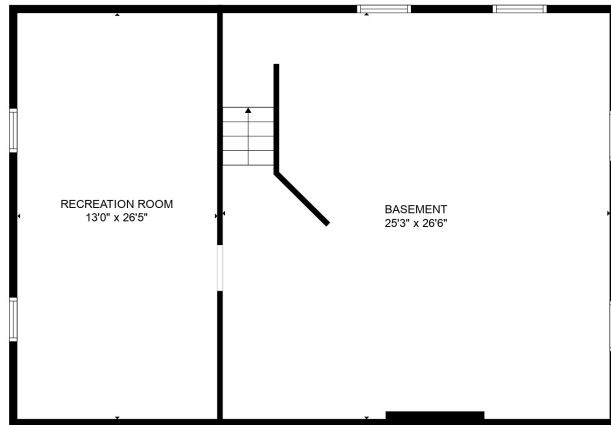

FLOOR 2

FLOOR 3

FLOOR 1

MEASUREMENTS ARE CALCULATED BY CUBICASA TECHNOLOGY. DEEMED HIGHLY RELIABLE BUT NOT GUARANTEED.

MEASUREMENTS ARE CALCULATED BY CUBICASA TECHNOLOGY. DEEMED HIGHLY RELIABLE BUT NOT GUARANTEED.

RECREATION ROOM
13'0" x 26'5"

BASEMENT
25'3" x 26'6"