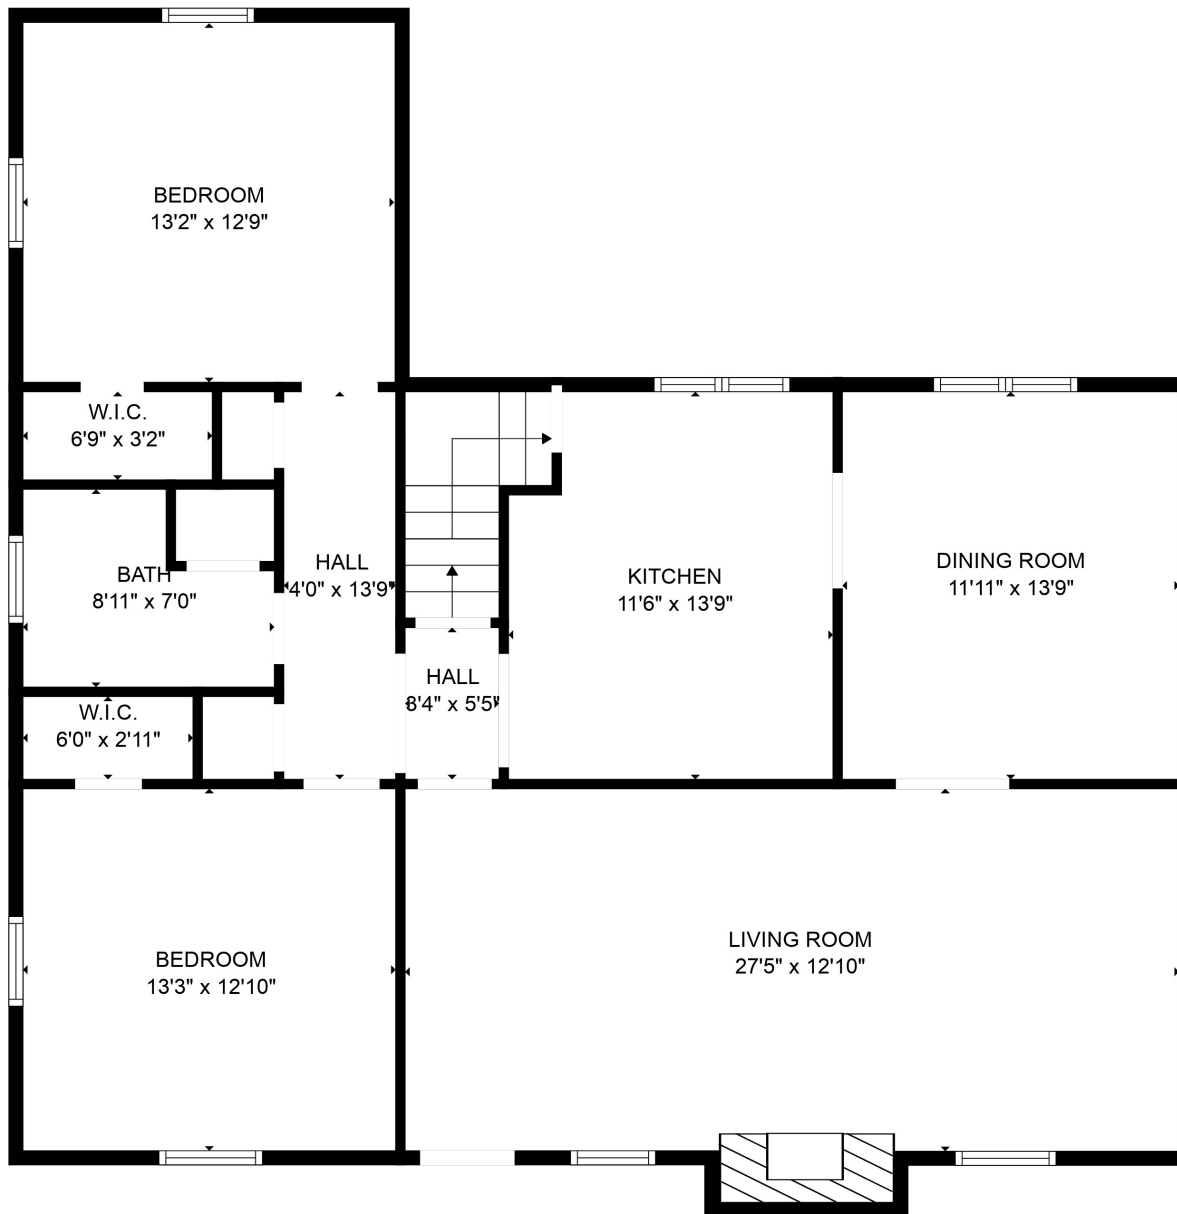

FLOOR 2

FLOOR 3

FLOOR 1

MEASUREMENTS ARE CALCULATED BY CUBICASA TECHNOLOGY. DEEMED HIGHLY RELIABLE BUT NOT GUARANTEED.

MEASUREMENTS ARE CALCULATED BY CUBICASA TECHNOLOGY. DEEMED HIGHLY RELIABLE BUT NOT GUARANTEED.

RECREATION ROOM
13'0" x 26'5"

BASEMENT
25'3" x 26'6"