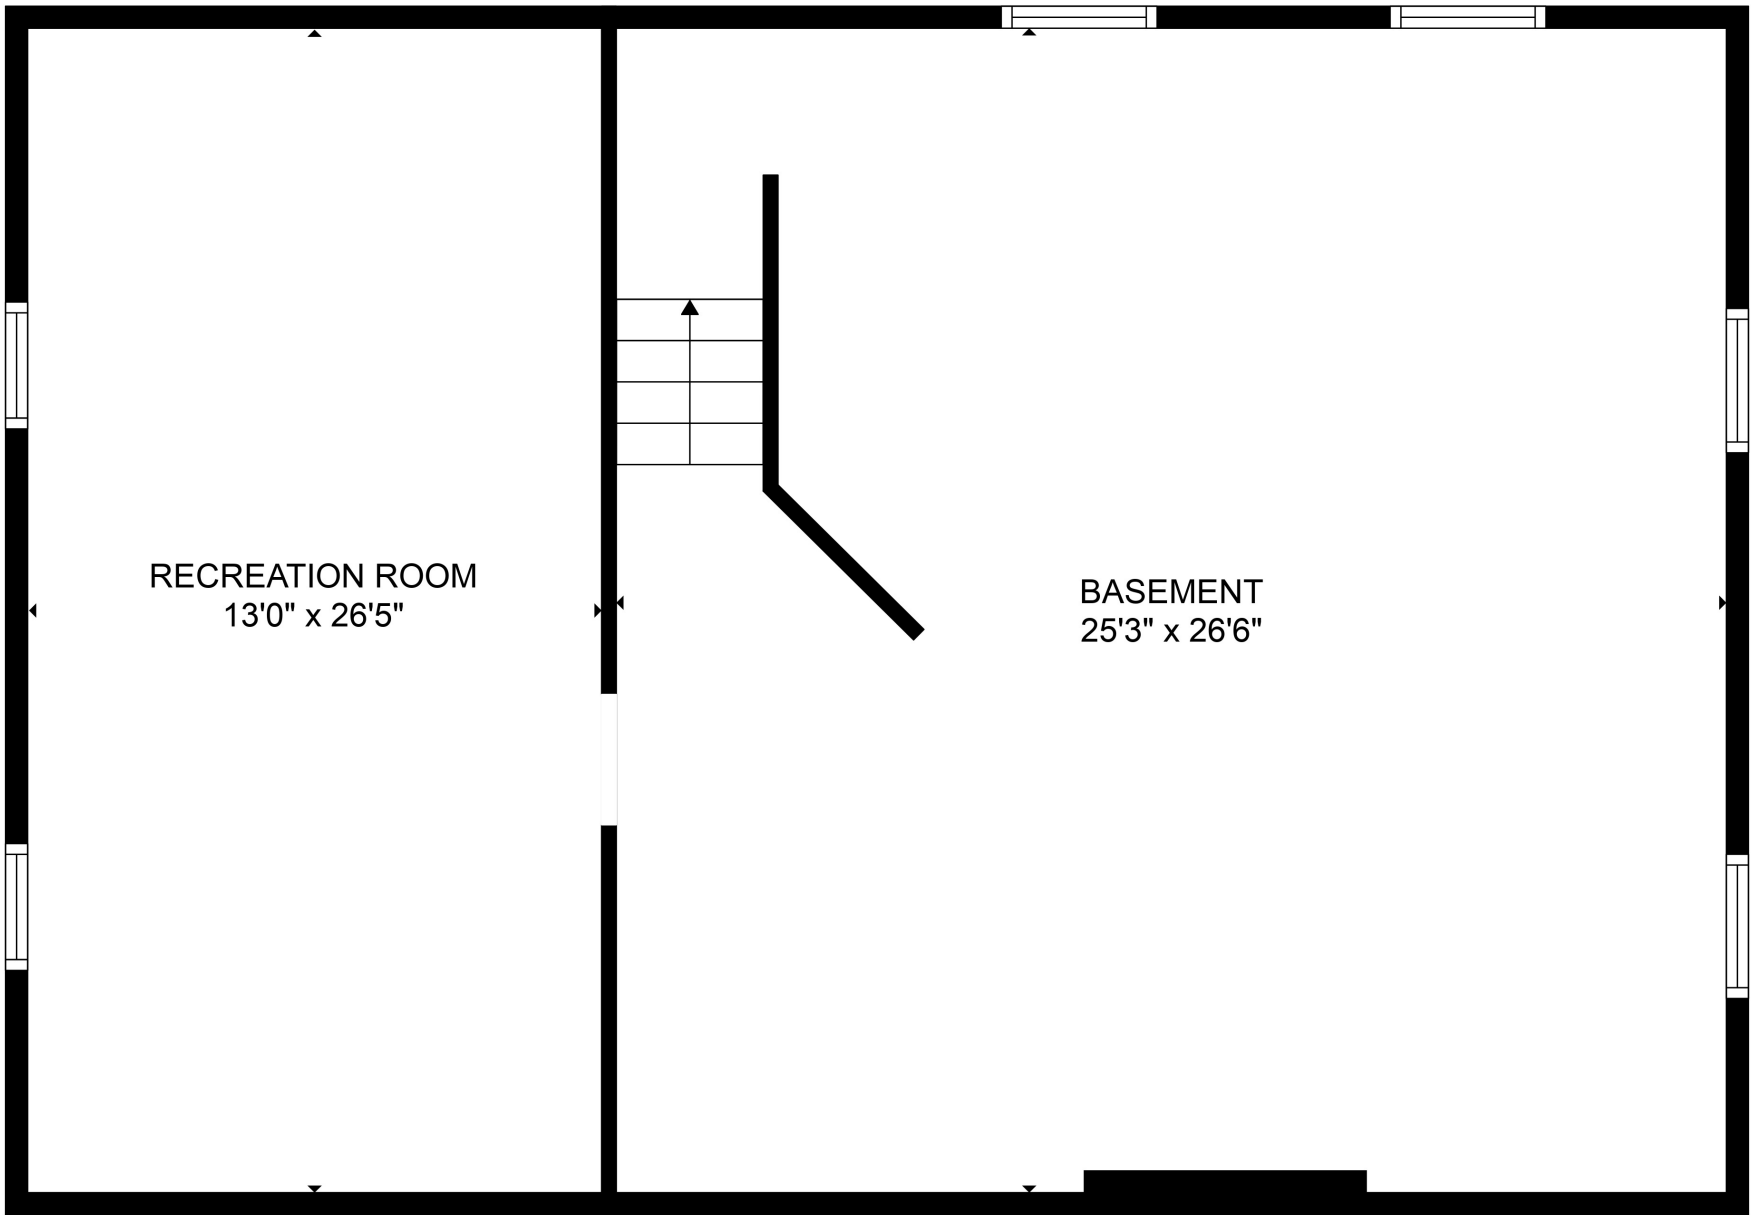

FLOOR 2

FLOOR 3

FLOOR 1

MEASUREMENTS ARE CALCULATED BY CUBICASA TECHNOLOGY. DEEMED HIGHLY RELIABLE BUT NOT GUARANTEED.

MEASUREMENTS ARE CALCULATED BY CUBICASA TECHNOLOGY. DEEMED HIGHLY RELIABLE BUT NOT GUARANTEED.

RECREATION ROOM
13'0" x 26'5"

BASEMENT
25'3" x 26'6"