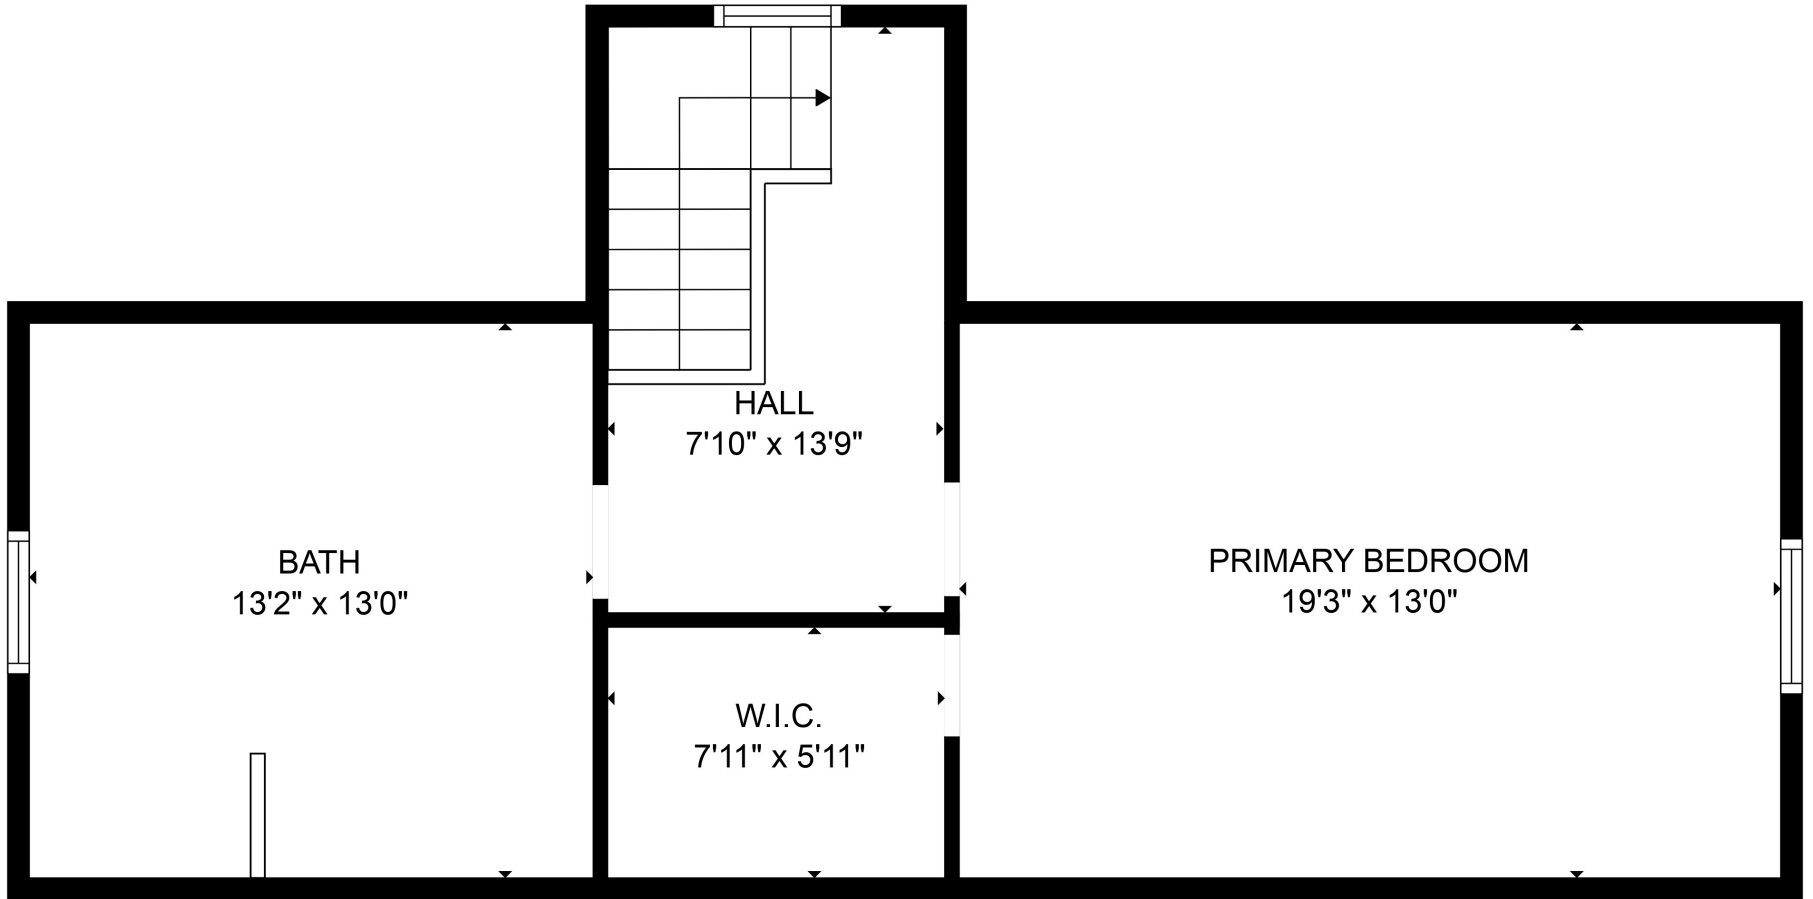

FLOOR 2

FLOOR 3

FLOOR 1

MEASUREMENTS ARE CALCULATED BY CUBICASA TECHNOLOGY. DEEMED HIGHLY RELIABLE BUT NOT GUARANTEED.

MEASUREMENTS ARE CALCULATED BY CUBICASA TECHNOLOGY. DEEMED HIGHLY RELIABLE BUT NOT GUARANTEED.

RECREATION ROOM
13'0" x 26'5"

BASEMENT
25'3" x 26'6"