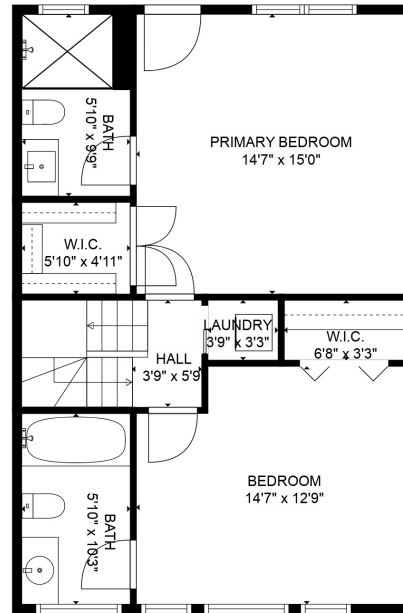

FLOOR 1

FLOOR 2

FLOOR 3

FLOOR 4

TOTAL: 1665 sq. ft

FLOOR 1: 290 sq. ft, FLOOR 2: 658 sq. ft, Below Ground: 658 sq. ft, FLOOR 4: 59 sq. ft
 EXCLUDED AREAS: GARAGE: 358 sq. ft, BALCONY: 34 sq. ft, TERRACE: 545 sq. ft

MEASUREMENTS ARE CALCULATED BY CUBICASA TECHNOLOGY. DEEMED HIGHLY RELIABLE BUT NOT GUARANTEED.

TOTAL: 1665 sq. ft

FLOOR 1: 290 sq. ft, FLOOR 2: 658 sq. ft, Below Ground: 658 sq. ft, FLOOR 4: 59 sq. ft
 EXCLUDED AREAS: GARAGE: 358 sq. ft, BALCONY: 34 sq. ft, TERRACE: 545 sq. ft