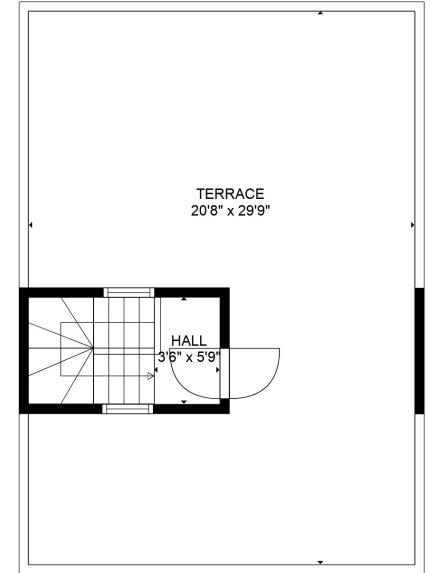

FLOOR 1

FLOOR 2

FLOOR 3

FLOOR 4

TOTAL: 1665 sq. ft

FLOOR 1: 290 sq. ft, FLOOR 2: 658 sq. ft, Below Ground: 658 sq. ft, FLOOR 4: 59 sq. ft
 EXCLUDED AREAS: GARAGE: 358 sq. ft, BALCONY: 34 sq. ft, TERRACE: 545 sq. ft

MEASUREMENTS ARE CALCULATED BY CUBICASA TECHNOLOGY. DEEMED HIGHLY RELIABLE BUT NOT GUARANTEED.

TOTAL: 1665 sq. ft

FLOOR 1: 290 sq. ft, FLOOR 2: 658 sq. ft, Below Ground: 658 sq. ft, FLOOR 4: 59 sq. ft
 EXCLUDED AREAS: GARAGE: 358 sq. ft, BALCONY: 34 sq. ft, TERRACE: 545 sq. ft