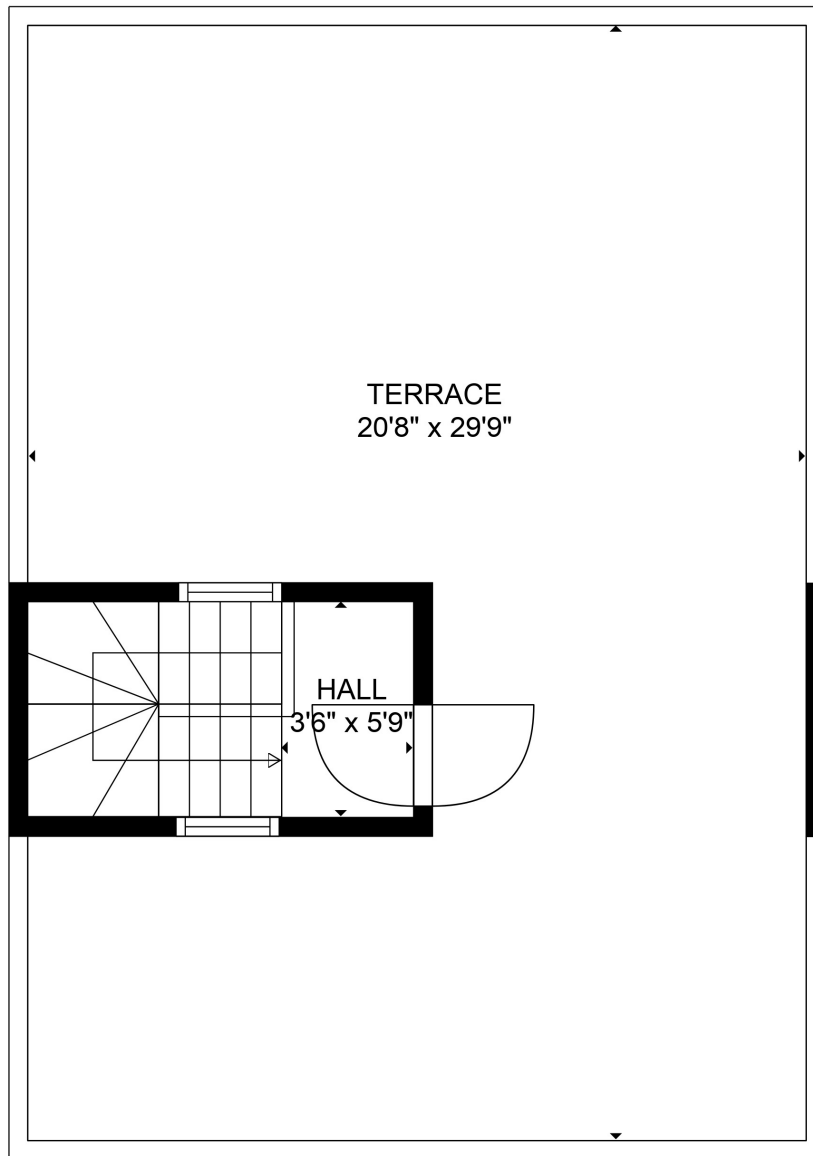

FLOOR 1

FLOOR 2

FLOOR 3

FLOOR 4

TOTAL: 1665 sq. ft

FLOOR 1: 290 sq. ft, FLOOR 2: 658 sq. ft, Below Ground: 658 sq. ft, FLOOR 4: 59 sq. ft
 EXCLUDED AREAS: GARAGE: 358 sq. ft, BALCONY: 34 sq. ft, TERRACE: 545 sq. ft

MEASUREMENTS ARE CALCULATED BY CUBICASA TECHNOLOGY. DEEMED HIGHLY RELIABLE BUT NOT GUARANTEED.

TOTAL: 1665 sq. ft

FLOOR 1: 290 sq. ft, FLOOR 2: 658 sq. ft, Below Ground: 658 sq. ft, FLOOR 4: 59 sq. ft
 EXCLUDED AREAS: GARAGE: 358 sq. ft, BALCONY: 34 sq. ft, TERRACE: 545 sq. ft