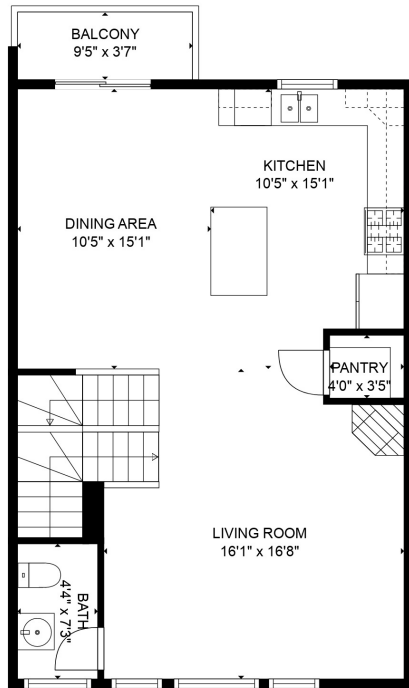

FLOOR 1

FLOOR 2

FLOOR 3

FLOOR 4

TOTAL: 1665 sq. ft

FLOOR 1: 290 sq. ft, FLOOR 2: 658 sq. ft, Below Ground: 658 sq. ft, FLOOR 4: 59 sq. ft
 EXCLUDED AREAS: GARAGE: 358 sq. ft, BALCONY: 34 sq. ft, TERRACE: 545 sq. ft

MEASUREMENTS ARE CALCULATED BY CUBICASA TECHNOLOGY. DEEMED HIGHLY RELIABLE BUT NOT GUARANTEED.

TOTAL: 1665 sq. ft

FLOOR 1: 290 sq. ft, FLOOR 2: 658 sq. ft, Below Ground: 658 sq. ft, FLOOR 4: 59 sq. ft
 EXCLUDED AREAS: GARAGE: 358 sq. ft, BALCONY: 34 sq. ft, TERRACE: 545 sq. ft