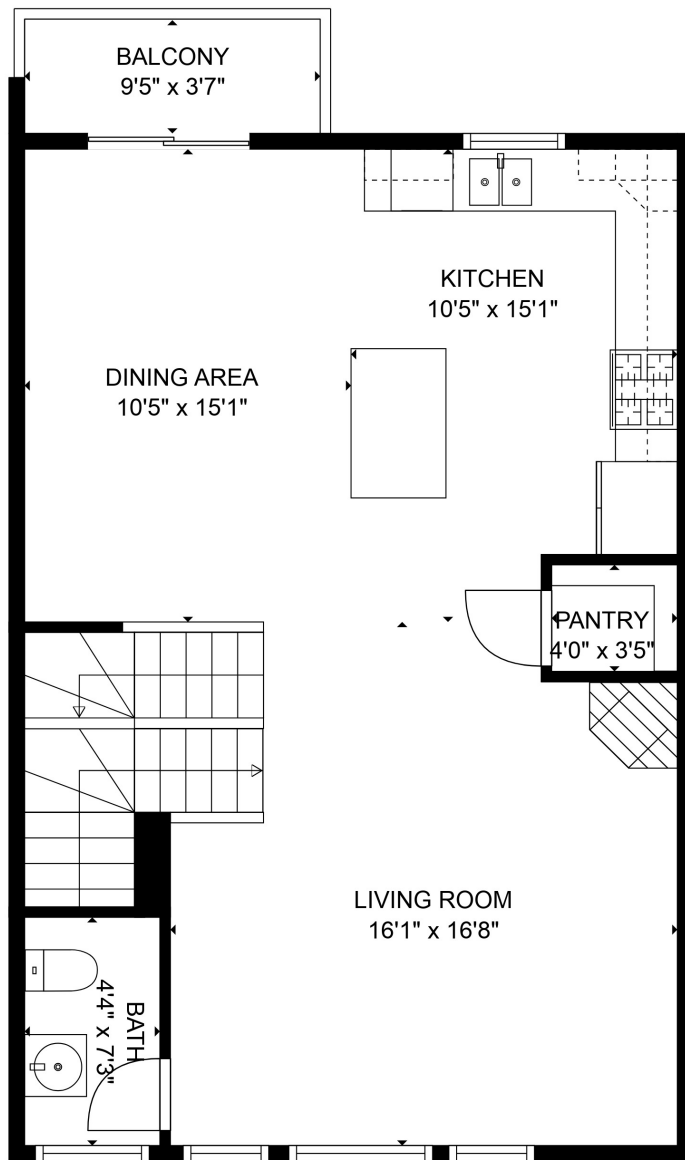

FLOOR 1

FLOOR 2

FLOOR 3

FLOOR 4

TOTAL: 1665 sq. ft

FLOOR 1: 290 sq. ft, FLOOR 2: 658 sq. ft, Below Ground: 658 sq. ft, FLOOR 4: 59 sq. ft
 EXCLUDED AREAS: GARAGE: 358 sq. ft, BALCONY: 34 sq. ft, TERRACE: 545 sq. ft

MEASUREMENTS ARE CALCULATED BY CUBICASA TECHNOLOGY. DEEMED HIGHLY RELIABLE BUT NOT GUARANTEED.

TOTAL: 1665 sq. ft

FLOOR 1: 290 sq. ft, FLOOR 2: 658 sq. ft, Below Ground: 658 sq. ft, FLOOR 4: 59 sq. ft
 EXCLUDED AREAS: GARAGE: 358 sq. ft, BALCONY: 34 sq. ft, TERRACE: 545 sq. ft