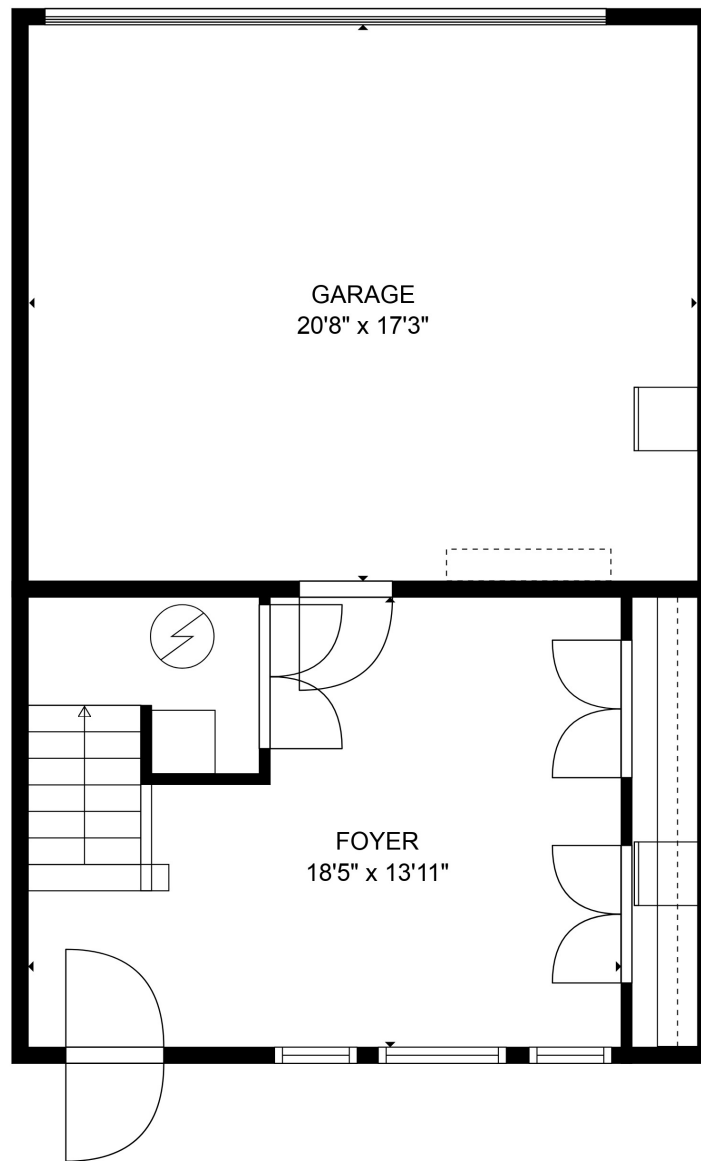

TOTAL: 1665 sq. ft

FLOOR 1: 290 sq. ft, FLOOR 2: 658 sq. ft, Below Ground: 658 sq. ft, FLOOR 4: 59 sq. ft
EXCLUDED AREAS: GARAGE: 358 sq. ft, BALCONY: 34 sq. ft, TERRACE: 545 sq. ft

MEASUREMENTS ARE CALCULATED BY CUBICASA TECHNOLOGY. DEEMED HIGHLY RELIABLE BUT NOT GUARANTEED.