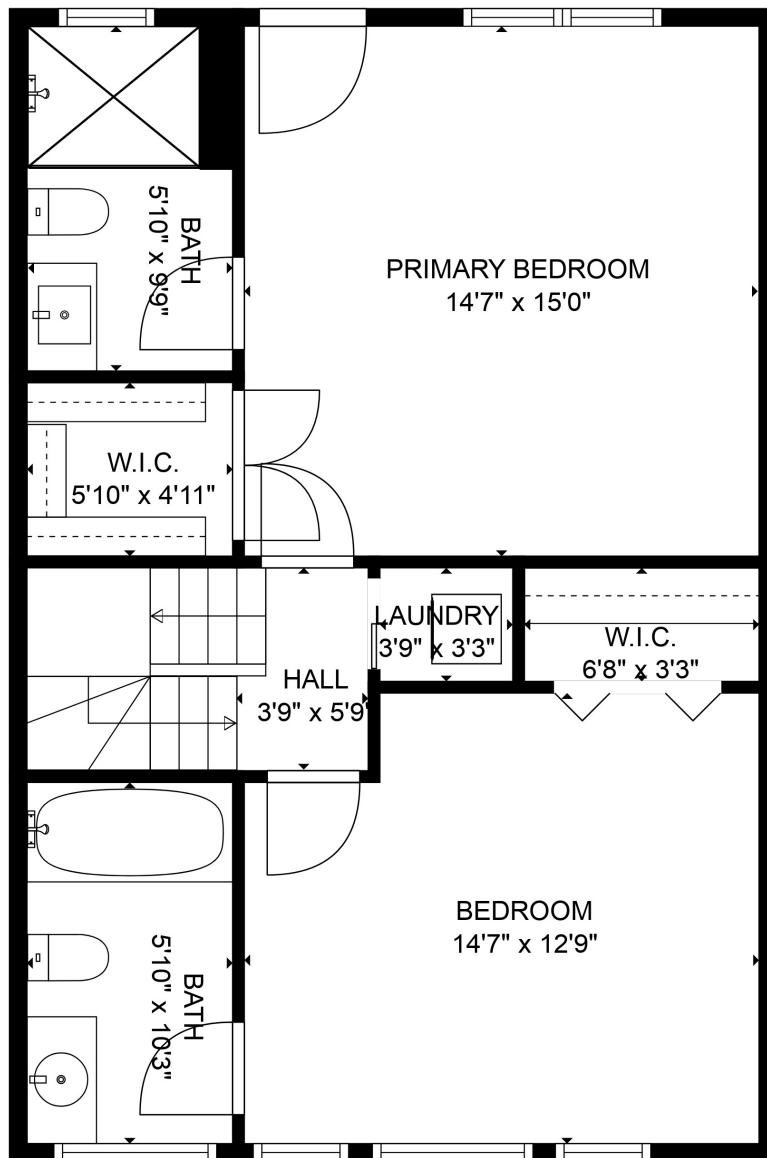

FLOOR 1

FLOOR 2

FLOOR 3

FLOOR 4

TOTAL: 1665 sq. ft

FLOOR 1: 290 sq. ft, FLOOR 2: 658 sq. ft, Below Ground: 658 sq. ft, FLOOR 4: 59 sq. ft
 EXCLUDED AREAS: GARAGE: 358 sq. ft, BALCONY: 34 sq. ft, TERRACE: 545 sq. ft

MEASUREMENTS ARE CALCULATED BY CUBICASA TECHNOLOGY. DEEMED HIGHLY RELIABLE BUT NOT GUARANTEED.

TOTAL: 1665 sq. ft

FLOOR 1: 290 sq. ft, FLOOR 2: 658 sq. ft, Below Ground: 658 sq. ft, FLOOR 4: 59 sq. ft
 EXCLUDED AREAS: GARAGE: 358 sq. ft, BALCONY: 34 sq. ft, TERRACE: 545 sq. ft