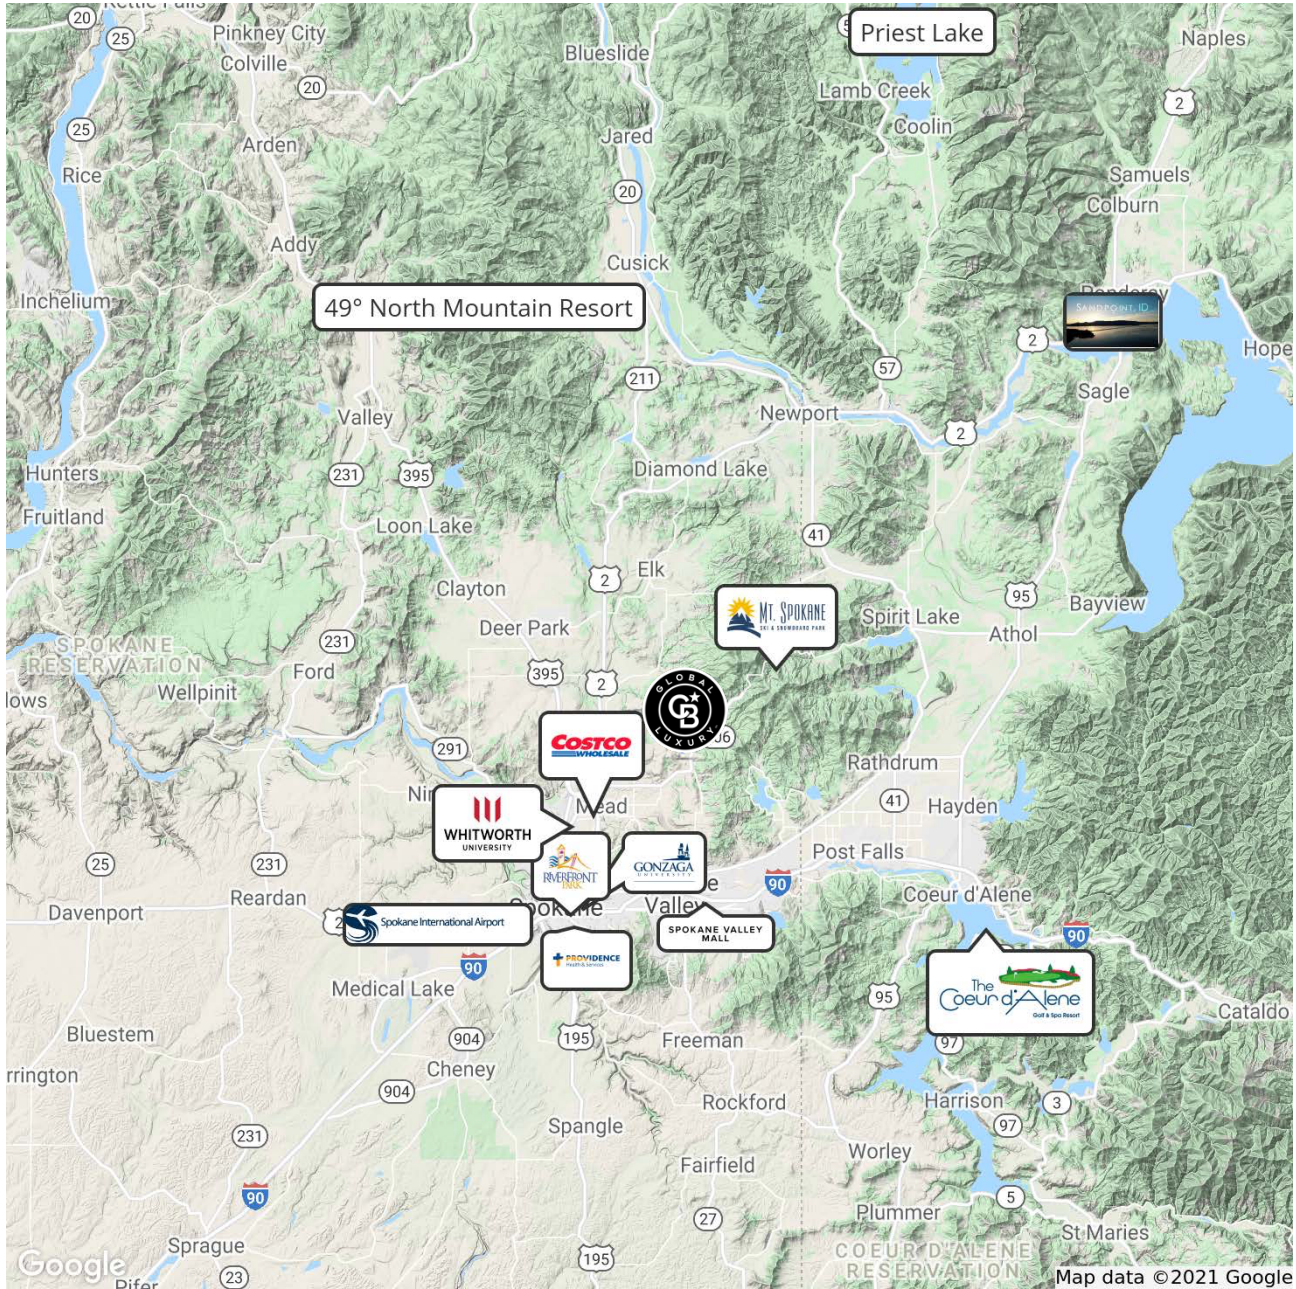

COLDWELL BANKER TOMLINSON

ABBIE PARSONS | LUXURY PROPERTY SPECIALIST

C. 509.939.0602
abbie.parsons@cbspokane.com
abbieparsons.com

1521 N Argonne Rd, Suite A, Spokane Valley, WA 99212 | 509.921.7400

COLDWELLBANKERLUXURY.COM

Each office is independently owned and operated.