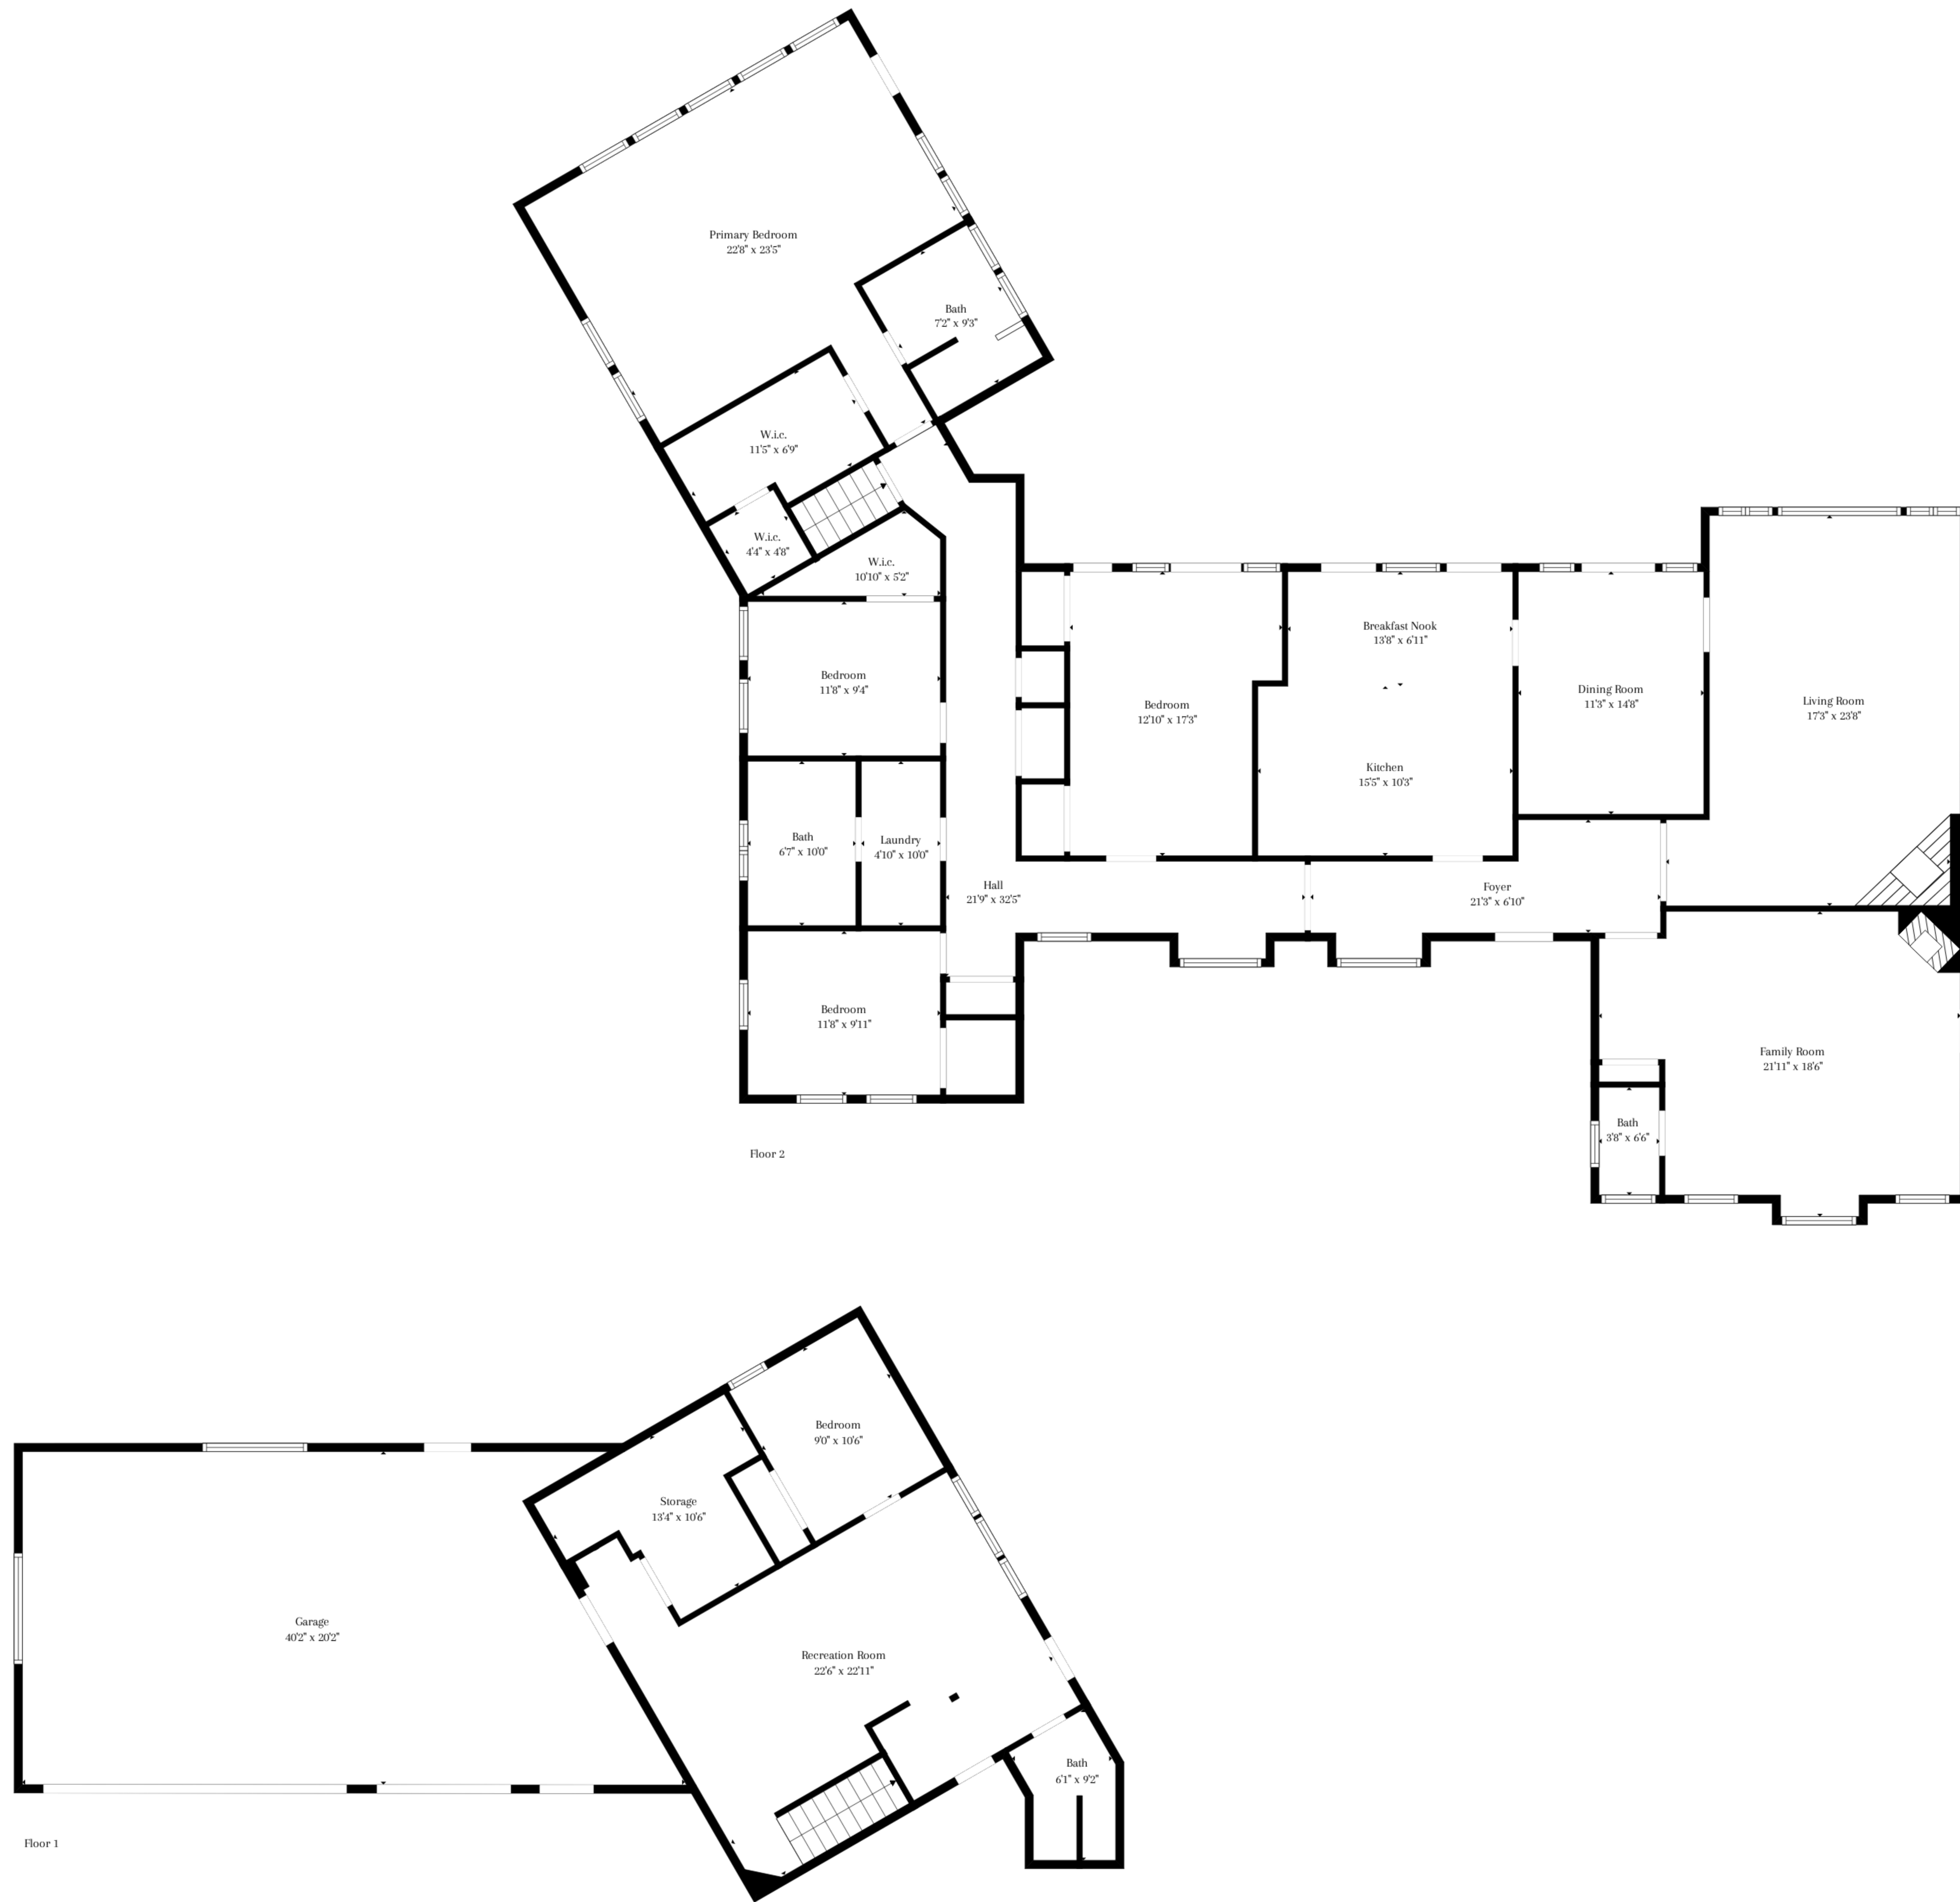

TOTAL: 3396 sq. ft
BELOW GROUND: 562 sq. ft, FLOOR 2: 2834 sq. ft
EXCLUDED AREAS: GARAGE: 706 sq. ft, STORAGE: 98 sq. ft

TOTAL: 3396 sq. ft
 BELOW GROUND: 562 sq. ft, FLOOR 2: 2834 sq. ft
 EXCLUDED AREAS: GARAGE: 706 sq. ft, STORAGE: 98 sq. ft

TOTAL: 3396 sq. ft
 BELOW GROUND: 562 sq. ft, FLOOR 2: 2834 sq. ft
 EXCLUDED AREAS: GARAGE: 706 sq. ft, STORAGE: 98 sq. ft