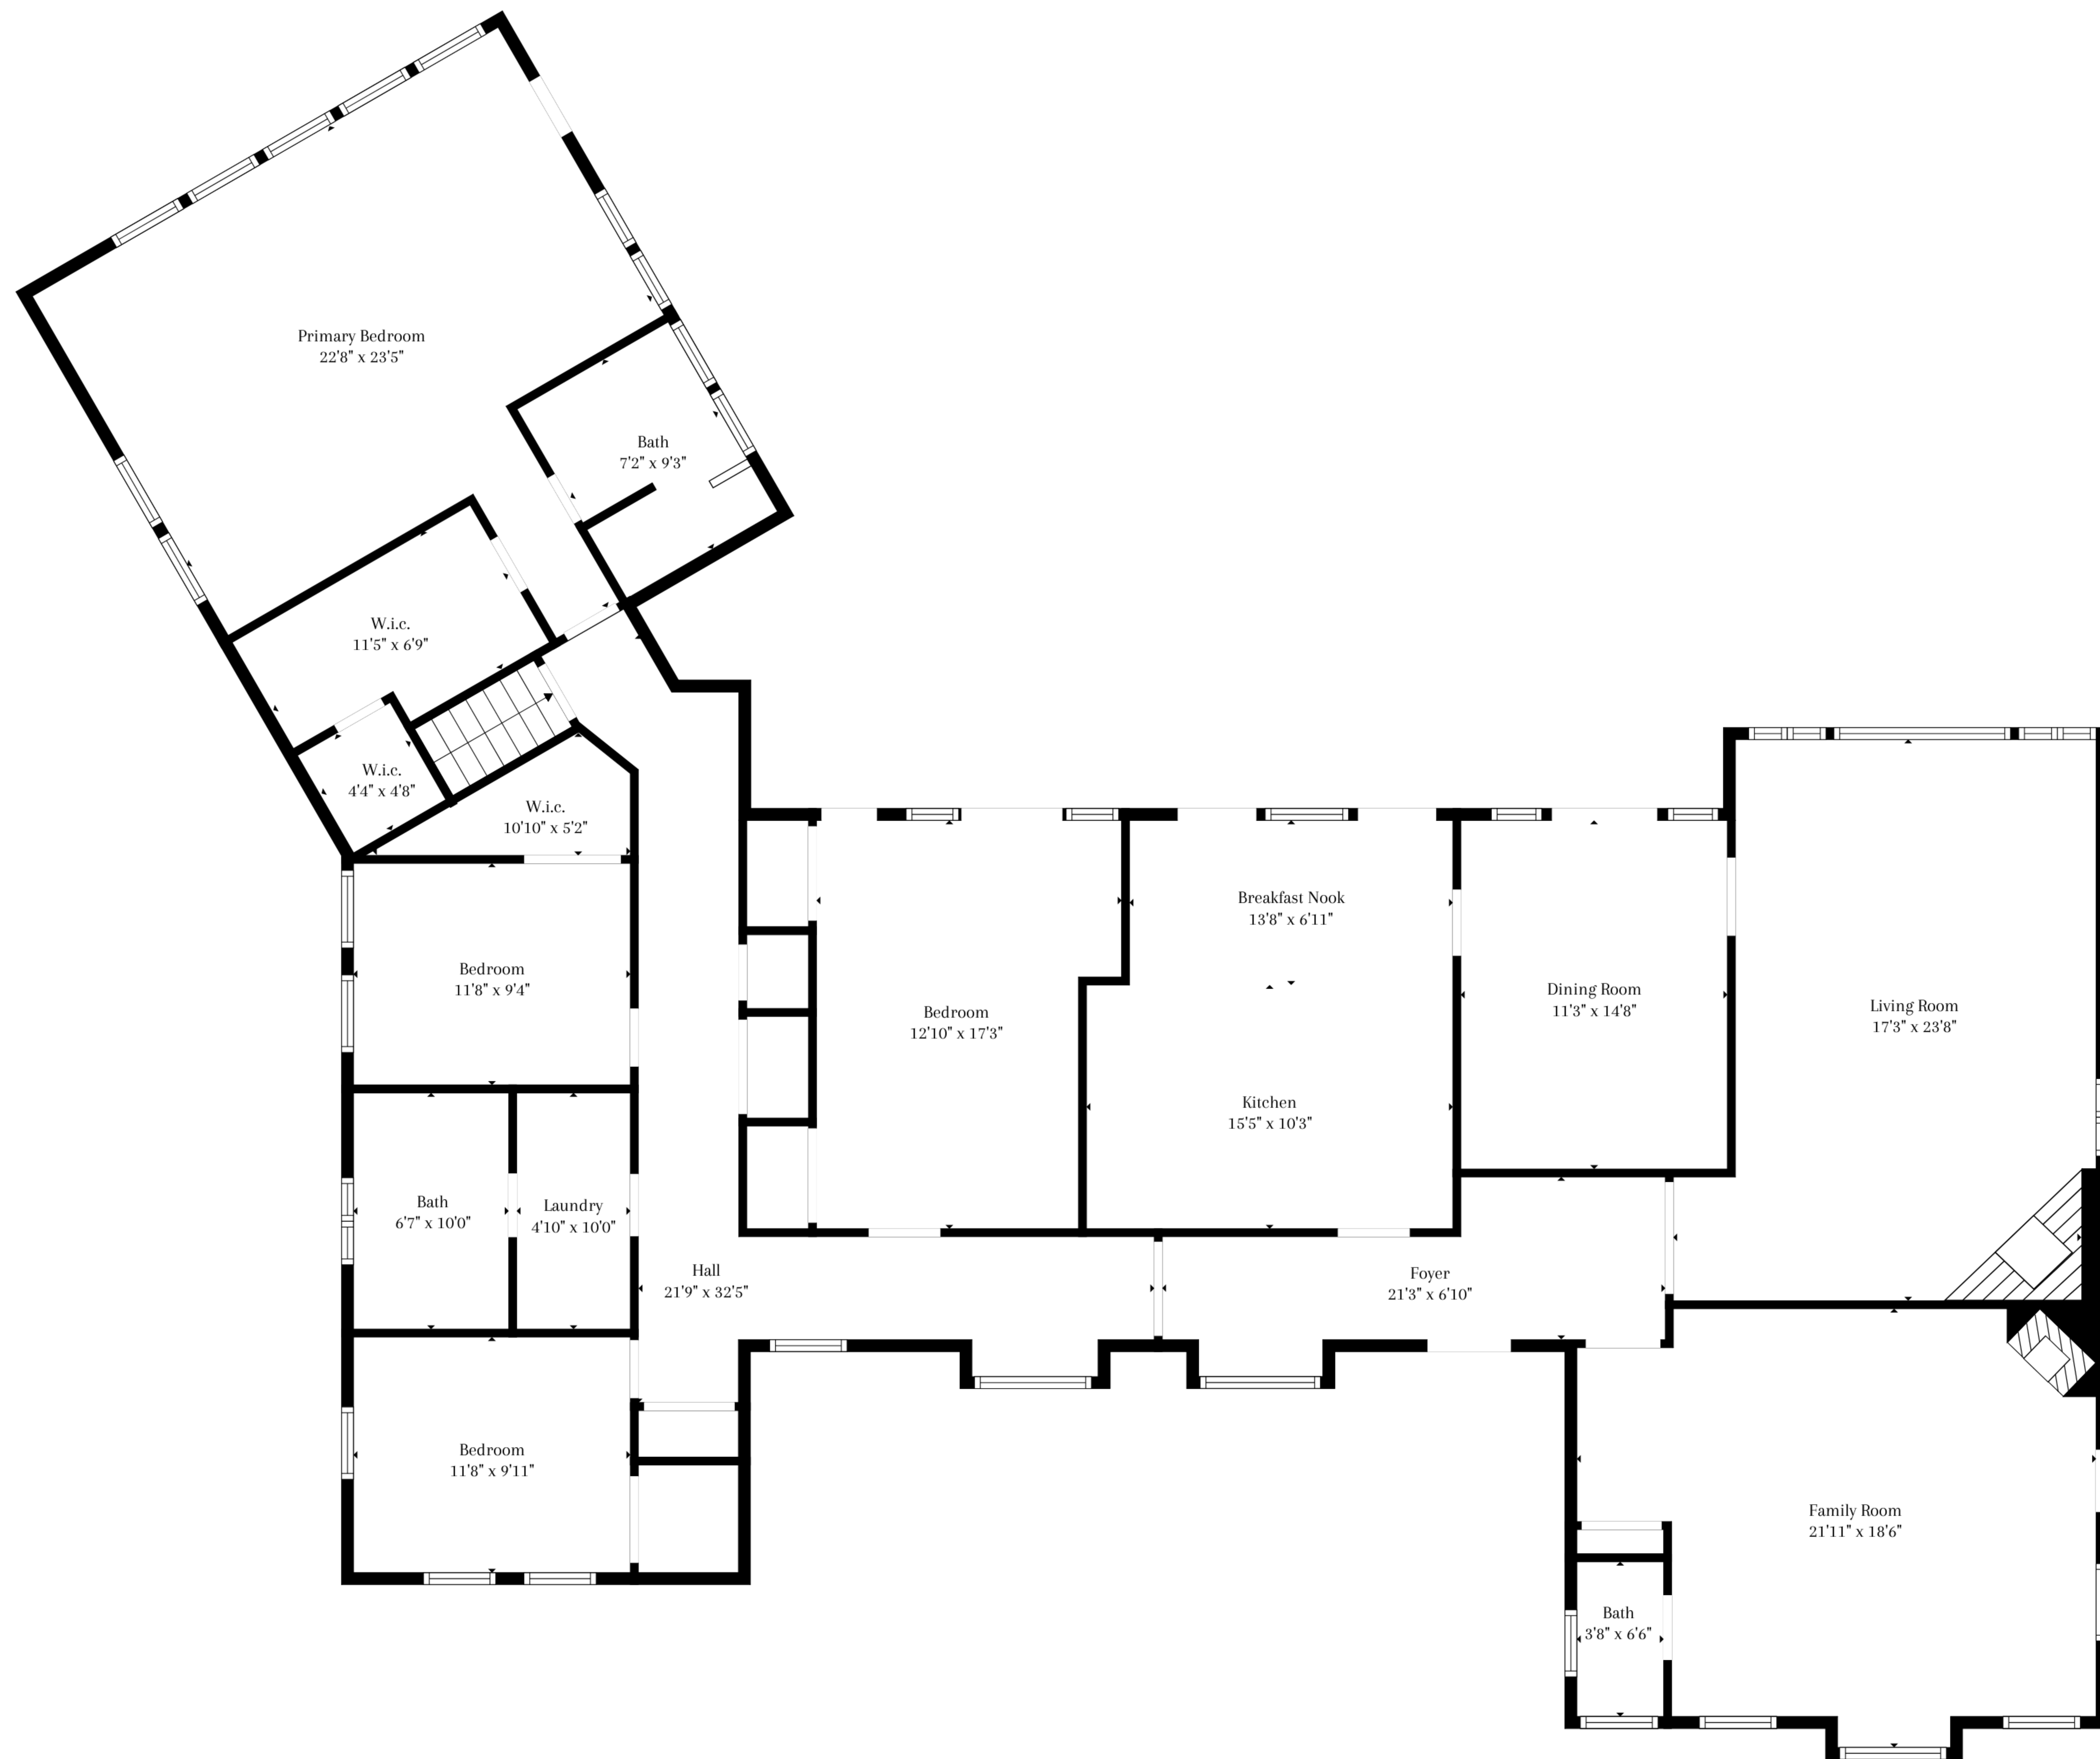

TOTAL: 3396 sq. ft
BELOW GROUND: 562 sq. ft, FLOOR 2: 2834 sq. ft
EXCLUDED AREAS: GARAGE: 706 sq. ft, STORAGE: 98 sq. ft

TOTAL: 3396 sq. ft
 BELOW GROUND: 562 sq. ft, FLOOR 2: 2834 sq. ft
 EXCLUDED AREAS: GARAGE: 706 sq. ft, STORAGE: 98 sq. ft

TOTAL: 3396 sq. ft
 BELOW GROUND: 562 sq. ft, FLOOR 2: 2834 sq. ft
 EXCLUDED AREAS: GARAGE: 706 sq. ft, STORAGE: 98 sq. ft