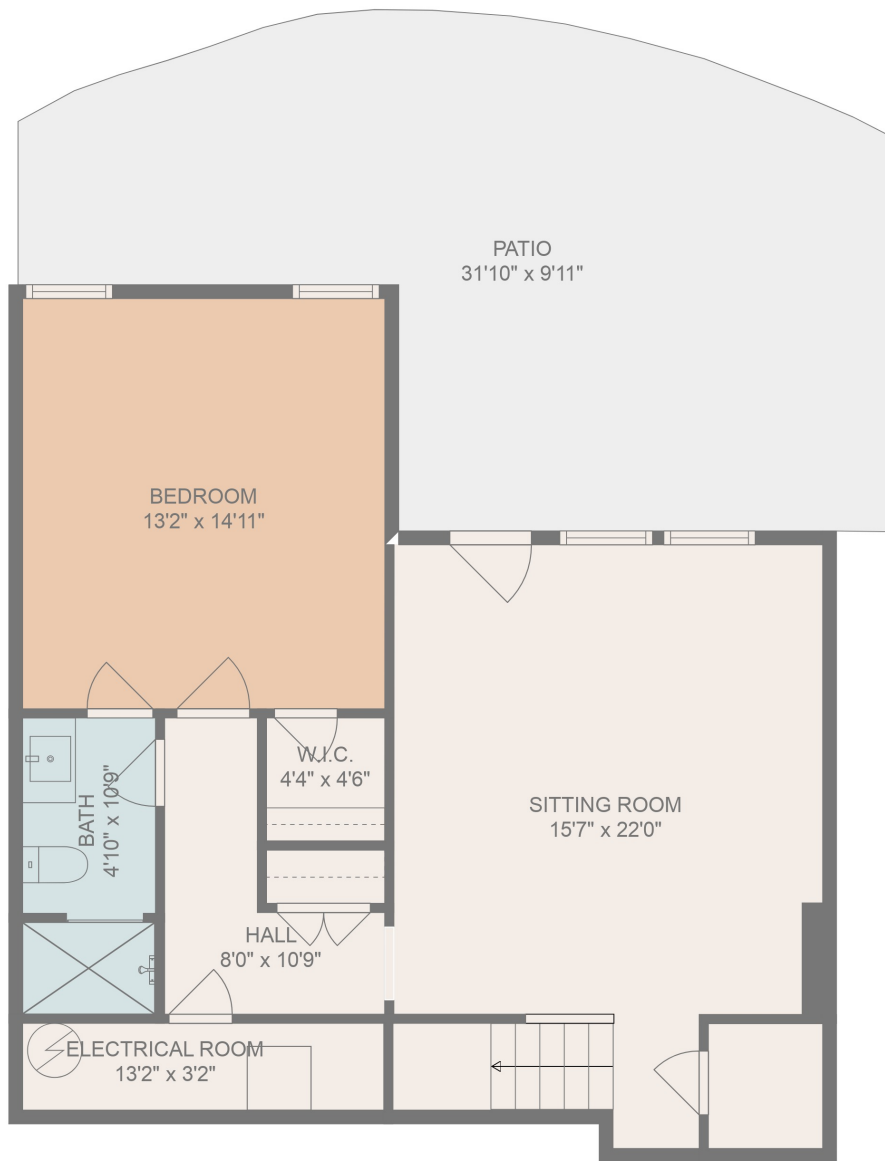

FLOOR 1

FLOOR 2

FLOOR 3

Total scanned area: 4101 sq. ft

Total scanned area: 4101 sq. ft

FLOOR PLAN CREATED BY CUBICASA APP. MEASUREMENTS DEEMED HIGHLY RELIABLE BUT NOT GUARANTEED.

Total scanned area: 4101 sq. ft

FLOOR PLAN CREATED BY CUBICASA APP. MEASUREMENTS DEEMED HIGHLY RELIABLE BUT NOT GUARANTEED.

Total scanned area: 4101 sq. ft

FLOOR PLAN CREATED BY CUBICASA APP. MEASUREMENTS DEEMED HIGHLY RELIABLE BUT NOT GUARANTEED.