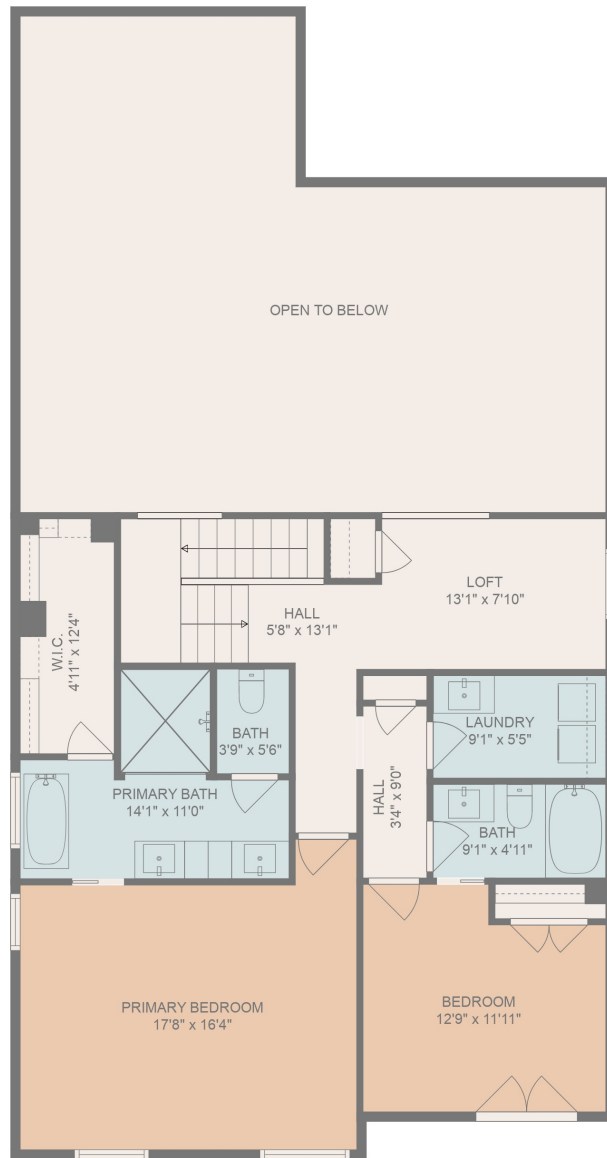

FLOOR 1

FLOOR 2

FLOOR 3

Total scanned area: 4101 sq. ft

Total scanned area: 4101 sq. ft

FLOOR PLAN CREATED BY CUBICASA APP. MEASUREMENTS DEEMED HIGHLY RELIABLE BUT NOT GUARANTEED.

Total scanned area: 4101 sq. ft

FLOOR PLAN CREATED BY CUBICASA APP. MEASUREMENTS DEEMED HIGHLY RELIABLE BUT NOT GUARANTEED.

Total scanned area: 4101 sq. ft

FLOOR PLAN CREATED BY CUBICASA APP. MEASUREMENTS DEEMED HIGHLY RELIABLE BUT NOT GUARANTEED.