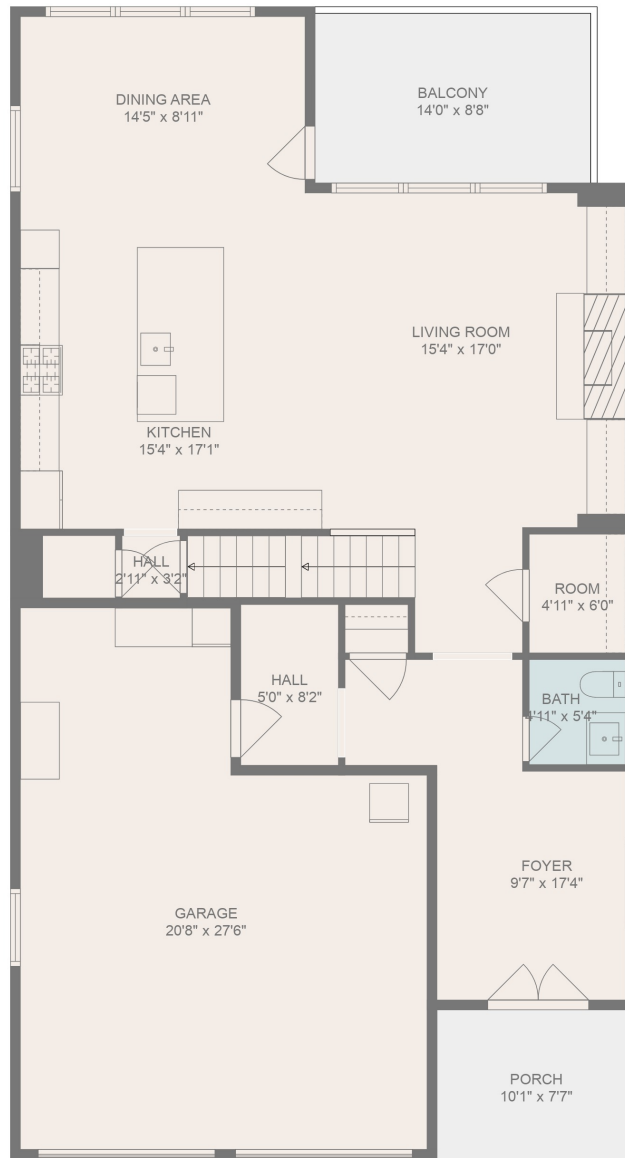

FLOOR 1

FLOOR 2

FLOOR 3

Total scanned area: 4101 sq. ft

Total scanned area: 4101 sq. ft

FLOOR PLAN CREATED BY CUBICASA APP. MEASUREMENTS DEEMED HIGHLY RELIABLE BUT NOT GUARANTEED.

Total scanned area: 4101 sq. ft

FLOOR PLAN CREATED BY CUBICASA APP. MEASUREMENTS DEEMED HIGHLY RELIABLE BUT NOT GUARANTEED.

Total scanned area: 4101 sq. ft

FLOOR PLAN CREATED BY CUBICASA APP. MEASUREMENTS DEEMED HIGHLY RELIABLE BUT NOT GUARANTEED.