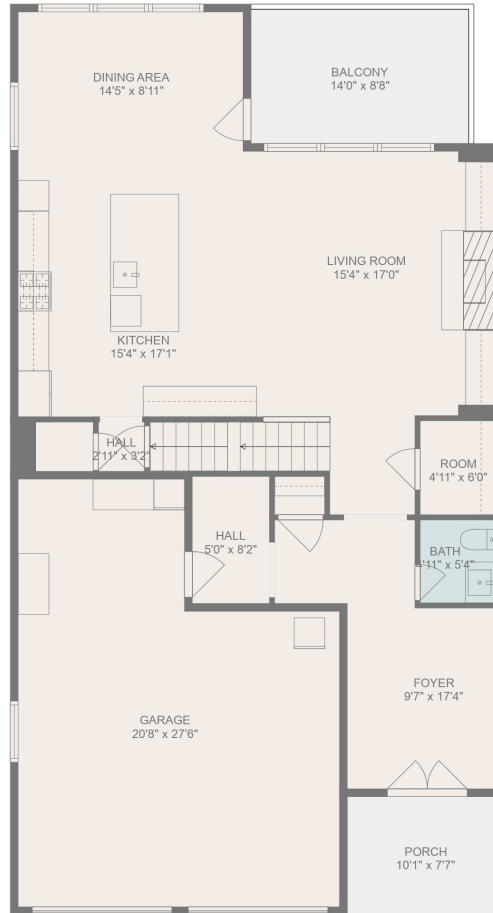

FLOOR 1

FLOOR 2

FLOOR 3

Total scanned area: 4101 sq. ft

Total scanned area: 4101 sq. ft

FLOOR PLAN CREATED BY CUBICASA APP. MEASUREMENTS DEEMED HIGHLY RELIABLE BUT NOT GUARANTEED.

Total scanned area: 4101 sq. ft

FLOOR PLAN CREATED BY CUBICASA APP. MEASUREMENTS DEEMED HIGHLY RELIABLE BUT NOT GUARANTEED.

Total scanned area: 4101 sq. ft

FLOOR PLAN CREATED BY CUBICASA APP. MEASUREMENTS DEEMED HIGHLY RELIABLE BUT NOT GUARANTEED.