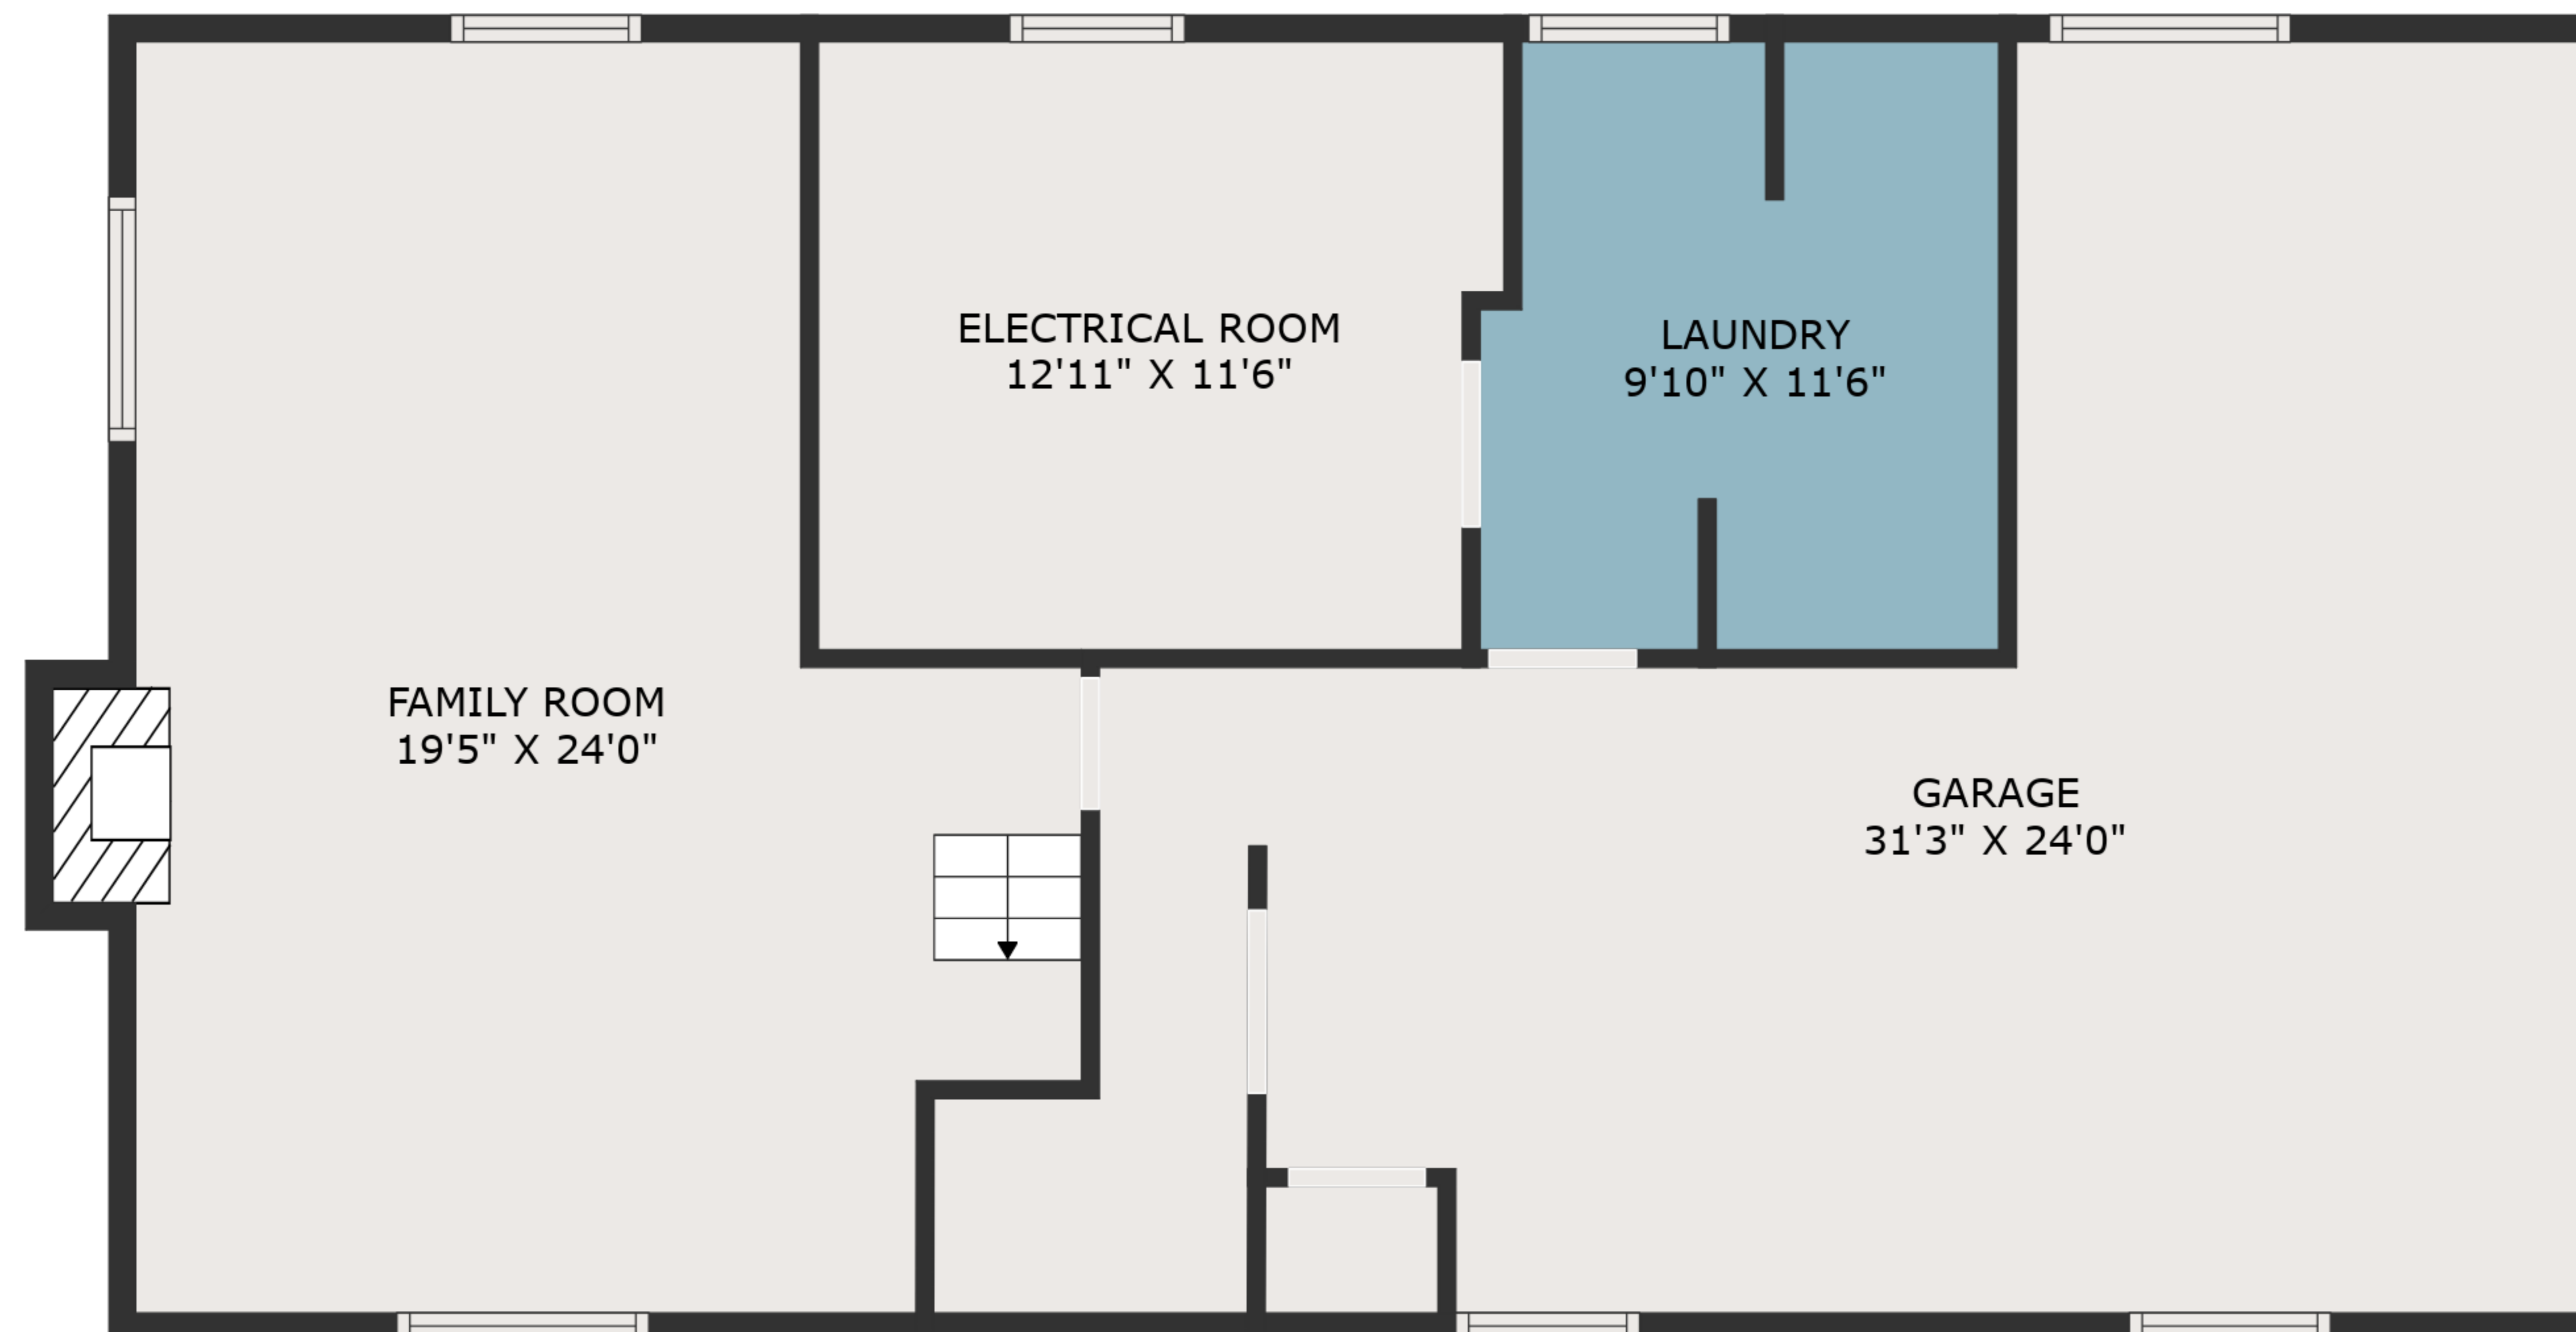

TOTAL: 1589 sq. ft

FLOOR 1: 361 sq. ft, FLOOR 2: 1228 sq. ft

EXCLUDED AREAS: GARAGE: 480 sq. ft, LAUNDRY: 113 sq. ft, ELECTRICAL ROOM: 144 sq. ft,
FIREPLACE: 8 sq. ft

MEASUREMENTS ARE DEEMED HIGHLY RELIABLE BUT NOT GUARANTEED.

FLOOR 2

FLOOR 1

TOTAL: 1589 sq. ft
 FLOOR 1: 361 sq. ft, FLOOR 2: 1228 sq. ft
 EXCLUDED AREAS: GARAGE: 480 sq. ft, LAUNDRY: 113 sq. ft, ELECTRICAL ROOM: 144 sq. ft,
 FIREPLACE: 8 sq. ft

MEASUREMENTS ARE DEEMED HIGHLY RELIABLE BUT NOT GUARANTEED.