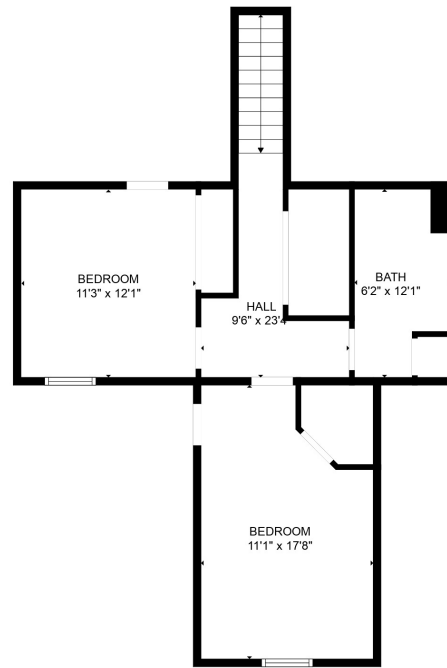

FLOOR 1

FLOOR 2

Total scanned area: 2355 sq. ft

SIZES AND DIMENSIONS ARE APPROXIMATE. ACTUAL MAY VARY.

Total scanned area: 2355 sq. ft

SIZES AND DIMENSIONS ARE APPROXIMATE. ACTUAL MAY VARY.

Total scanned area: 2355 sq. ft

SIZES AND DIMENSIONS ARE APPROXIMATE. ACTUAL MAY VARY.