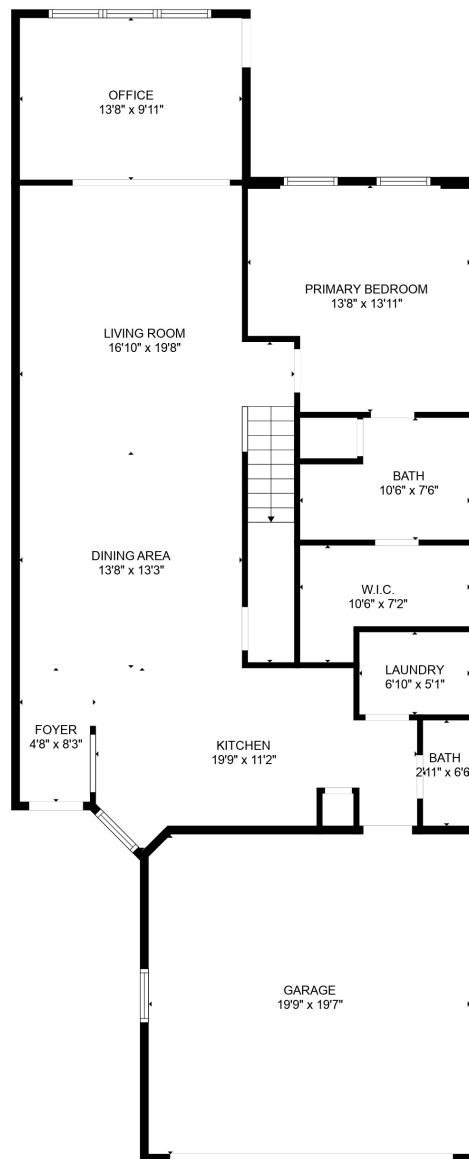

FLOOR 1

FLOOR 2

Total scanned area: 2355 sq. ft

SIZES AND DIMENSIONS ARE APPROXIMATE. ACTUAL MAY VARY.

Total scanned area: 2355 sq. ft

SIZES AND DIMENSIONS ARE APPROXIMATE. ACTUAL MAY VARY.

Total scanned area: 2355 sq. ft

SIZES AND DIMENSIONS ARE APPROXIMATE. ACTUAL MAY VARY.