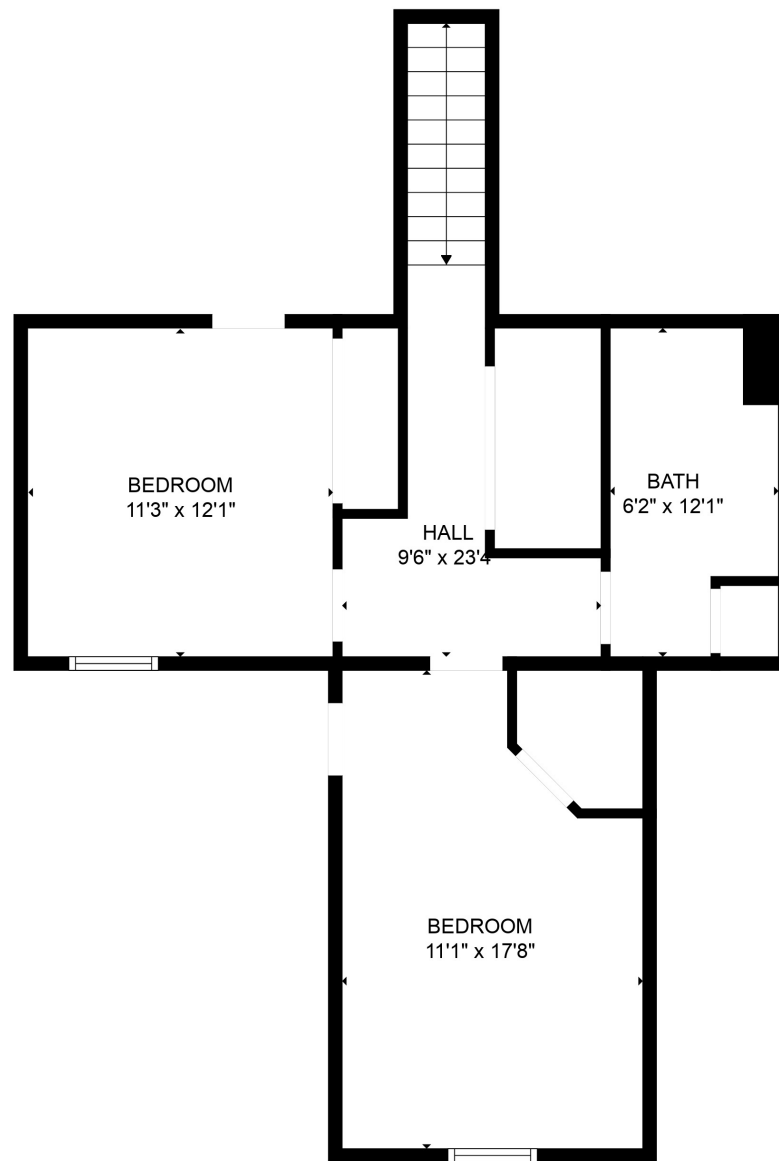

FLOOR 1

FLOOR 2

Total scanned area: 2355 sq. ft

SIZES AND DIMENSIONS ARE APPROXIMATE. ACTUAL MAY VARY.

Total scanned area: 2355 sq. ft

SIZES AND DIMENSIONS ARE APPROXIMATE. ACTUAL MAY VARY.

Total scanned area: 2355 sq. ft

SIZES AND DIMENSIONS ARE APPROXIMATE. ACTUAL MAY VARY.