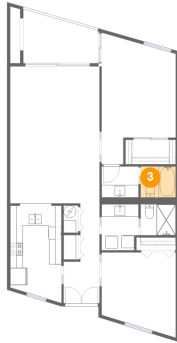

 **1,175**
Total sqft

3100 Gulf Boulevard, Belleair Beach, Pinellas County, Florida, United States, 33786, 424

Room dimensions

Floor 1

Total sqft: 1175 Living area: 1078

#		Dimensions	sqft	Counted as living area
1	Utility	5'11" x 7'4"	42 sq. ft	Yes
2	Kitchen	8'2" x 15'0"	119 sq. ft	Yes
3	Bath	5'7" x 4'11"	28 sq. ft	Yes
4	Living Room	14'3" x 13'3"	189 sq. ft	Yes
5	Cl	8'1" x 3'11"	32 sq. ft	Yes
6	Bath	5'7" x 5'0"	28 sq. ft	Yes
7	Entry	5'9" x 15'11"	67 sq. ft	Yes
8	Outdoor	12'0" x 7'0"	83 sq. ft	No
9	Bedroom	11'10" x 11'9"	140 sq. ft	Yes
10	Bath	5'10" x 4'11"	29 sq. ft	Yes
11	Dining Room	14'3" x 8'7"	123 sq. ft	Yes

#		Dimensions	sqft	Counted as living area
12	Bedroom	11'10" x 20'5"	193 sq. ft	Yes

3100 Gulf Boulevard, Belleair Beach, Pinellas County, Florida, United States, 33786, 424

1 Floor 1 - Utility

Dimensions: 5'11" x 7'4"
Area: 42 sq. ft
Counted as living area: Yes

Heated: Yes
Finished: Yes
Enclosed: Yes
Contiguous: Yes
Permitted: Yes
Wet space: No
Addition: No
Conversion: No

2 Floor 1 - Kitchen

Dimensions: 8'2" x 15'0"
Area: 119 sq. ft
Counted as living area: Yes

3 Floor 1 - Bath

Dimensions: 5'7" x 4'11"
Area: 28 sq. ft
Counted as living area: Yes

Heated: Yes
Finished: Yes
Enclosed: Yes
Contiguous: Yes
Permitted: Yes
Wet space: Yes
Addition: No
Conversion: No

4 Floor 1 - Living Room