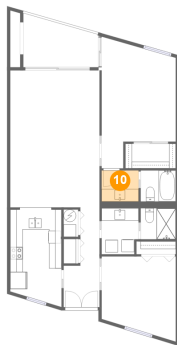

10 Floor 1 - Bath

Dimensions: 5'10" x 4'11"
Area: 29 sq. ft
Counted as living area: Yes

Heated: Yes
Finished: Yes
Enclosed: Yes
Contiguous: Yes
Permitted: Yes
Wet space: Yes
Addition: No
Conversion: No