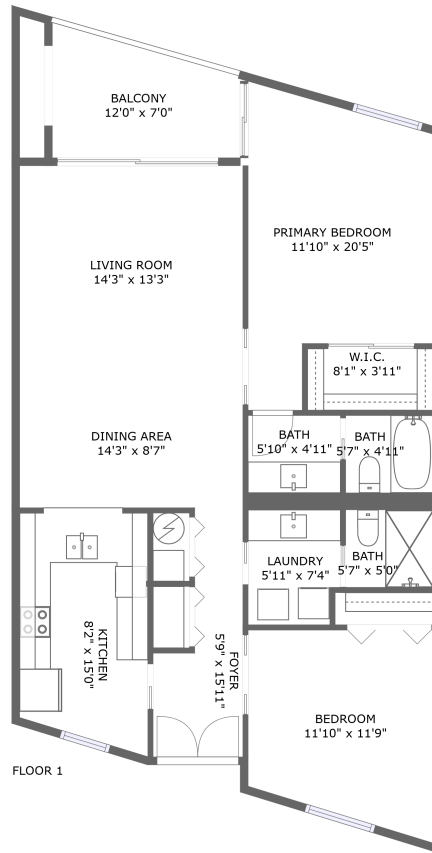

3100 Gulf Boulevard, Belleair Beach, Pinellas County, Florida, United States, 33786, 424

Property summary

 **0** Garages

 **2** Bedrooms

 **1** Bathrooms

 **1** Half baths

 **1** Floors

 **1,078**
Gross living
area sqft

 **1,175**
Total sqft

3100 Gulf Boulevard, Belleair Beach, Pinellas County, Florida, United States, 33786, 424

Room dimensions

Floor 1

Total sqft: 1175 Living area: 1078

#		Dimensions	sqft	Counted as living area
1	Utility	5'11" x 7'4"	42 sq. ft	Yes
2	Kitchen	8'2" x 15'0"	119 sq. ft	Yes
3	Bath	5'7" x 4'11"	28 sq. ft	Yes
4	Living Room	14'3" x 13'3"	189 sq. ft	Yes
5	Cl	8'1" x 3'11"	32 sq. ft	Yes
6	Bath	5'7" x 5'0"	28 sq. ft	Yes
7	Entry	5'9" x 15'11"	67 sq. ft	Yes
8	Outdoor	12'0" x 7'0"	83 sq. ft	No
9	Bedroom	11'10" x 11'9"	140 sq. ft	Yes
10	Bath	5'10" x 4'11"	29 sq. ft	Yes
11	Dining Room	14'3" x 8'7"	123 sq. ft	Yes

#		Dimensions	sqft	Counted as living area
12	Bedroom	11'10" x 20'5"	193 sq. ft	Yes

3100 Gulf Boulevard, Belleair Beach, Pinellas County, Florida, United States, 33786, 424

1 Floor 1 - Utility

Dimensions: 5'11" x 7'4"
Area: 42 sq. ft
Counted as living area: Yes

10 Floor 1 - Bath

Dimensions: 5'10" x 4'11"
Area: 29 sq. ft
Counted as living area: Yes

Heated: Yes
Finished: Yes
Enclosed: Yes
Contiguous: Yes
Permitted: Yes
Wet space: Yes
Addition: No
Conversion: No

11 Floor 1 - Dining Room