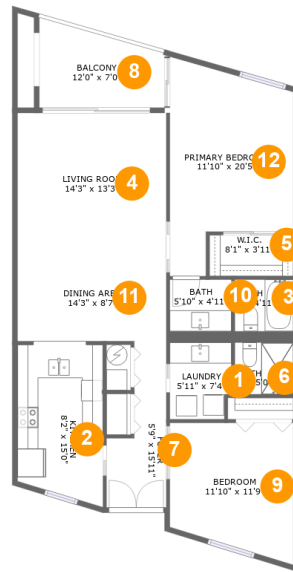

 **1,175**
Total sqft

3100 Gulf Boulevard, Belleair Beach, Pinellas County, Florida, United States, 33786, 424

Room dimensions

Floor 1

Total sqft: 1175 Living area: 1078

#		Dimensions	sqft	Counted as living area
1	Utility	5'11" x 7'4"	42 sq. ft	Yes
2	Kitchen	8'2" x 15'0"	119 sq. ft	Yes
3	Bath	5'7" x 4'11"	28 sq. ft	Yes
4	Living Room	14'3" x 13'3"	189 sq. ft	Yes
5	Cl	8'1" x 3'11"	32 sq. ft	Yes
6	Bath	5'7" x 5'0"	28 sq. ft	Yes
7	Entry	5'9" x 15'11"	67 sq. ft	Yes
8	Outdoor	12'0" x 7'0"	83 sq. ft	No
9	Bedroom	11'10" x 11'9"	140 sq. ft	Yes
10	Bath	5'10" x 4'11"	29 sq. ft	Yes
11	Dining Room	14'3" x 8'7"	123 sq. ft	Yes

#		Dimensions	sqft	Counted as living area
12	Bedroom	11'10" x 20'5"	193 sq. ft	Yes

3100 Gulf Boulevard, Belleair Beach, Pinellas County, Florida, United States, 33786, 424

1 Floor 1 - Utility

Dimensions: 5'11" x 7'4"
Area: 42 sq. ft
Counted as living area: Yes

10 Floor 1 - Bath

Dimensions: 5'10" x 4'11"
Area: 29 sq. ft
Counted as living area: Yes

Heated: Yes
Finished: Yes
Enclosed: Yes
Contiguous: Yes
Permitted: Yes
Wet space: Yes
Addition: No
Conversion: No

11 Floor 1 - Dining Room

12 Floor 1 - Bedroom

Dimensions: 11'10" x 20'5"
Area: 193 sq. ft
Counted as living area: Yes

Heated: Yes
Finished: Yes
Enclosed: Yes
Contiguous: Yes
Permitted: Yes
Wet space: No
Addition: No
Conversion: No