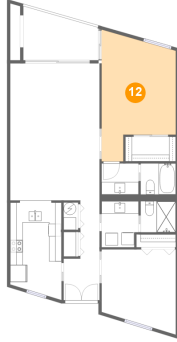

**3100 Gulf Boulevard, Belleair Beach, Pinellas County,
Florida, United States, 33786, 424**

12 Floor 1 - Bedroom

Dimensions: 11'10" x 20'5"
Area: 193 sq. ft
Counted as living area: Yes

Heated: Yes
Finished: Yes
Enclosed: Yes
Contiguous: Yes
Permitted: Yes
Wet space: No
Addition: No
Conversion: No