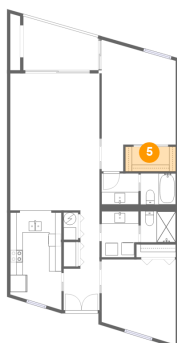

3 Floor 1 - Bath

Dimensions: 5'7" x 4'11"
Area: 28 sq. ft
Counted as living area: Yes

Heated: Yes
Finished: Yes
Enclosed: Yes
Contiguous: Yes
Permitted: Yes
Wet space: Yes
Addition: No
Conversion: No

4 Floor 1 - Living Room

Dimensions: 14'3" x 13'3"
Area: 189 sq. ft
Counted as living area: Yes

Heated: Yes
Finished: Yes
Enclosed: Yes
Contiguous: Yes
Permitted: Yes
Wet space: No
Addition: No
Conversion: No

5 Floor 1 - Cl

Dimensions: 8'1" x 3'11"
Area: 32 sq. ft
Counted as living area: Yes