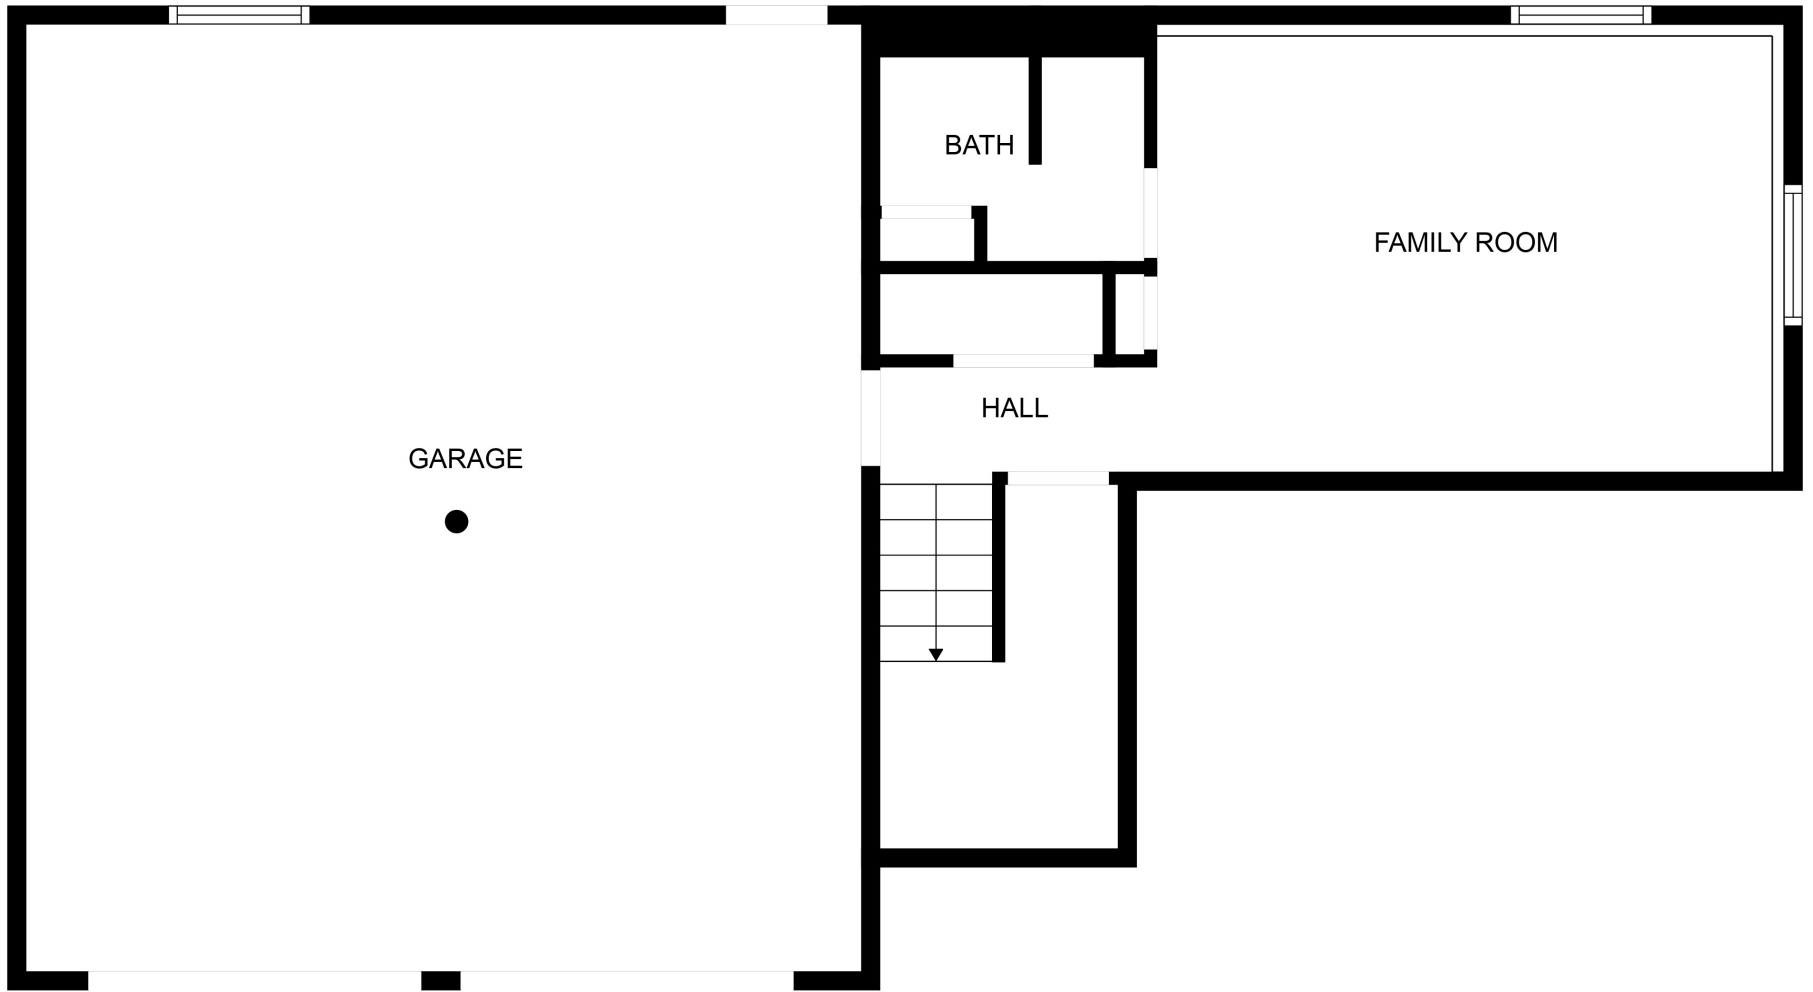

MEASUREMENTS ARE CALCULATED BY CUBICASA TECHNOLOGY. DEEMED HIGHLY RELIABLE BUT NOT GUARANTEED.

FOYER

LIVING ROOM

MEASUREMENTS ARE CALCULATED BY CUBICASA TECHNOLOGY. DEEMED HIGHLY RELIABLE BUT NOT GUARANTEED.