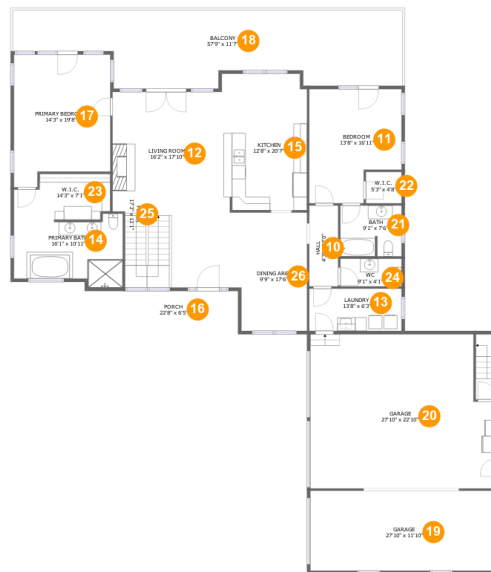

559 Boxwood Green Drive, Wirtz, Franklin County, Virginia, United States, 24184

Room Dimensions

Floor 1

Total sqft: 2592

Living area: 1633

#	Room name	Dimensions	Area (sqft)	Counted as Living Area
1	W.i.c.	10'3" x 6'0"	62 sq. ft	Yes
2	Bedroom	13'5" x 12'3"	160 sq. ft	Yes
3	Storage	34'1" x 12'7"	296 sq. ft	No
4	Bath	13'5" x 5'3"	71 sq. ft	Yes
5	Patio	58'5" x 20'1"	639 sq. ft	No
6	Recreation Room	29'0" x 25'4"	689 sq. ft	Yes
7	Bedroom	14'3" x 22'5"	253 sq. ft	Yes
8	Office	13'5" x 9'1"	122 sq. ft	Yes
9	Bath	16'1" x 10'0"	145 sq. ft	Yes

559 Boxwood Green Drive, Wirtz, Franklin County, Virginia, United States, 24184

Room Dimensions

Floor 2

Total sqft: 3740

Living area: 2018

#	Room name	Dimensions	Area (sqft)	Counted as Living Area
10	Hall	4'3" x 12'0"	51 sq. ft	Yes
11	Bedroom	13'8" x 16'11"	203 sq. ft	Yes
12	Living Room	16'2" x 17'10"	288 sq. ft	Yes
13	Laundry	13'8" x 6'3"	86 sq. ft	Yes
14	Primary Bath	16'1" x 10'11"	145 sq. ft	Yes
15	Kitchen	12'8" x 20'7"	253 sq. ft	Yes
16	Porch	22'8" x 6'5"	145 sq. ft	No
17	Primary Bedroom	14'3" x 19'8"	255 sq. ft	Yes
18	Balcony	57'9" x 11'7"	547 sq. ft	No
19	Garage	27'10" x 11'10"	329 sq. ft	No
20	Garage	27'10" x 22'10"	599 sq. ft	No