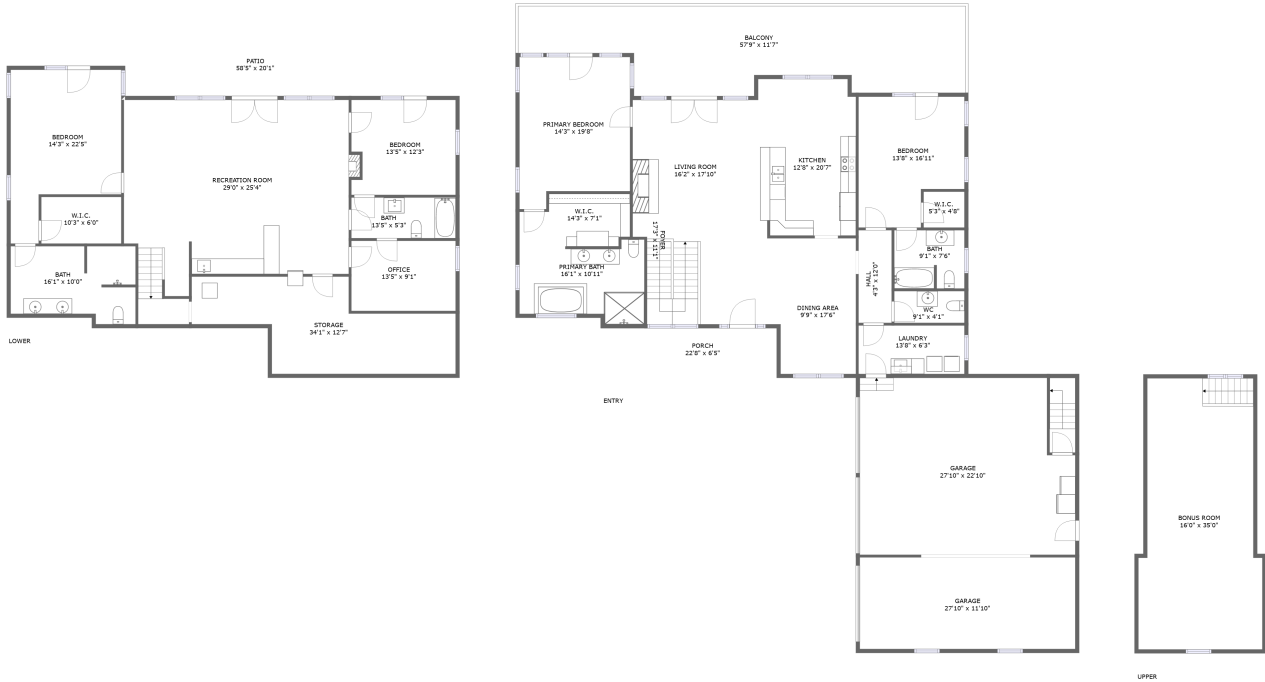

559 Boxwood Green Drive, Wirtz, Franklin County, Virginia, United States, 24184

Property Summary

2 garages   **4** bedrooms   **4** bathrooms   **1** half baths

3 floors   **4,079** Gross Living Area sqft   **6,890** total sqft