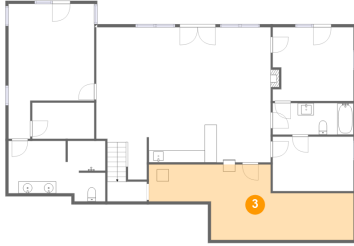

559 Boxwood Green Drive, Wirtz, Franklin County, Virginia, United States, 24184

3 Floor 1 - Storage

Dimensions: 34'1" x 12'7"
Area: 296 sq. ft
Counted as Living Area: No

Heated: No
Finished: No
Enclosed: No
Contiguous: Yes
Permitted: Yes
Wet Space: No
Addition: No
Conversion: No

4 Floor 1 - Bath