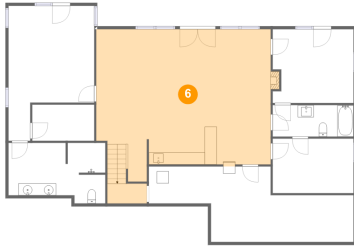

559 Boxwood Green Drive, Wirtz, Franklin County, Virginia, United States, 24184

6 Floor 1 - Recreation Room

Dimensions: 29'0" x 25'4"
Area: 689 sq. ft
Counted as Living Area:
Yes

Heated: Yes
Finished: Yes
Enclosed: Yes
Contiguous:
Yes
Permitted: Yes
Wet Space: No
Addition: No
Conversion: No

7 Floor 1 - Bedroom