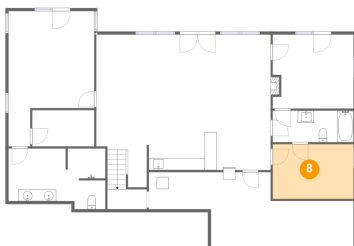

Dimensions: 13'5" x 9'1"
Area: 122 sq. ft
Counted as Living Area:
Yes

Heated: Yes
Finished: Yes
Enclosed: Yes
Contiguous:
Yes
Permitted: Yes
Wet Space: No
Addition: No
Conversion: No