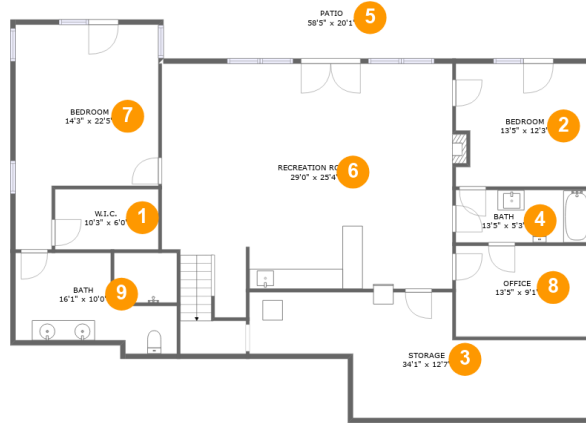

559 Boxwood Green Drive, Wirtz, Franklin County, Virginia, United States, 24184

Room Dimensions

Floor 1

Total sqft: 2592

Living area: 1633

#	Room name	Dimensions	Area (sqft)	Counted as Living Area
1	W.i.c.	10'3" x 6'0"	62 sq. ft	Yes
2	Bedroom	13'5" x 12'3"	160 sq. ft	Yes
3	Storage	34'1" x 12'7"	296 sq. ft	No
4	Bath	13'5" x 5'3"	71 sq. ft	Yes
5	Patio	58'5" x 20'1"	639 sq. ft	No
6	Recreation Room	29'0" x 25'4"	689 sq. ft	Yes
7	Bedroom	14'3" x 22'5"	253 sq. ft	Yes
8	Office	13'5" x 9'1"	122 sq. ft	Yes
9	Bath	16'1" x 10'0"	145 sq. ft	Yes