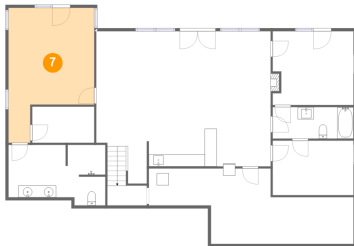

Dimensions: 14'3" x 22'5"
Area: 253 sq. ft
Counted as Living Area:
Yes

Heated: Yes
Finished: Yes
Enclosed: Yes
Contiguous:
Yes
Permitted: Yes
Wet Space: No
Addition: No
Conversion: No

8 Floor 1 - Office