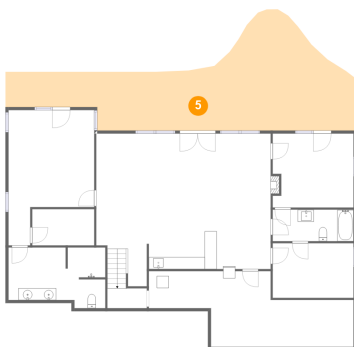

5 Floor 1 - Patio

Dimensions: 58'5" x 20'1"
Area: 639 sq. ft
Counted as Living Area: No

Heated: No
Finished: Yes
Enclosed: No
Contiguous: Yes
Permitted: Yes
Wet Space: No
Addition: No
Conversion: No