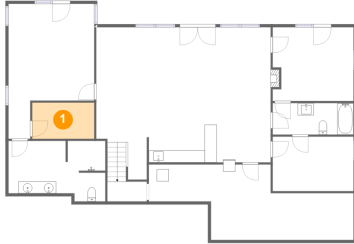

559 Boxwood Green Drive, Wirtz, Franklin County, Virginia, United States, 24184

1 Floor 1 - W.i.c.

Dimensions: 10'3" x 6'0"
Area: 62 sq. ft
Counted as Living Area:
Yes

Heated: Yes
Finished: Yes
Enclosed: Yes
Contiguous:
Yes
Permitted: Yes
Wet Space: No
Addition: No
Conversion: No

2 Floor 1 - Bedroom