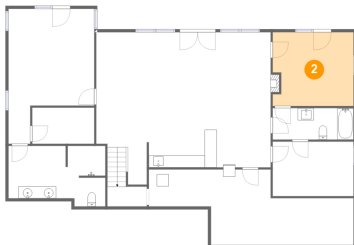

2 Floor 1 - Bedroom

Dimensions: 13'5" x 12'3"
Area: 160 sq. ft
Counted as Living Area:
Yes

Heated: Yes
Finished: Yes
Enclosed: Yes
Contiguous:
Yes
Permitted: Yes
Wet Space: No
Addition: No
Conversion: No