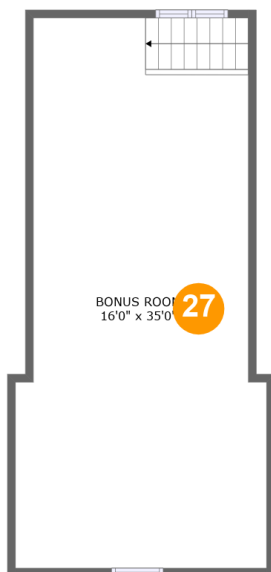

559 Boxwood Green Drive, Wirtz, Franklin County, Virginia, United States, 24184

Room Dimensions

Floor 3

Total sqft: 558

Living area: 428

#	Room name	Dimensions	Area (sqft)	Counted as Living Area
27	Bonus Room	16'0" x 35'0"	413 sq. ft	Yes