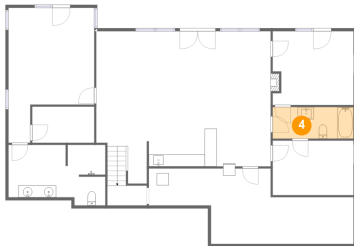

Dimensions: 13'5" x 5'3"
Area: 71 sq. ft
Counted as Living Area: Yes

Heated: Yes
Finished: Yes
Enclosed: Yes
Contiguous: Yes
Permitted: Yes
Wet Space: Yes
Addition: No
Conversion: No