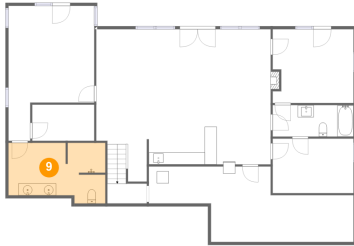

559 Boxwood Green Drive, Wirtz, Franklin County, Virginia, United States, 24184

9 Floor 1 - Bath

Dimensions: 16'1" x 10'0"
Area: 145 sq. ft
Counted as Living Area:
Yes

Heated: Yes
Finished: Yes
Enclosed: Yes
Contiguous:
Yes
Permitted: Yes
Wet Space: Yes
Addition: No
Conversion: No