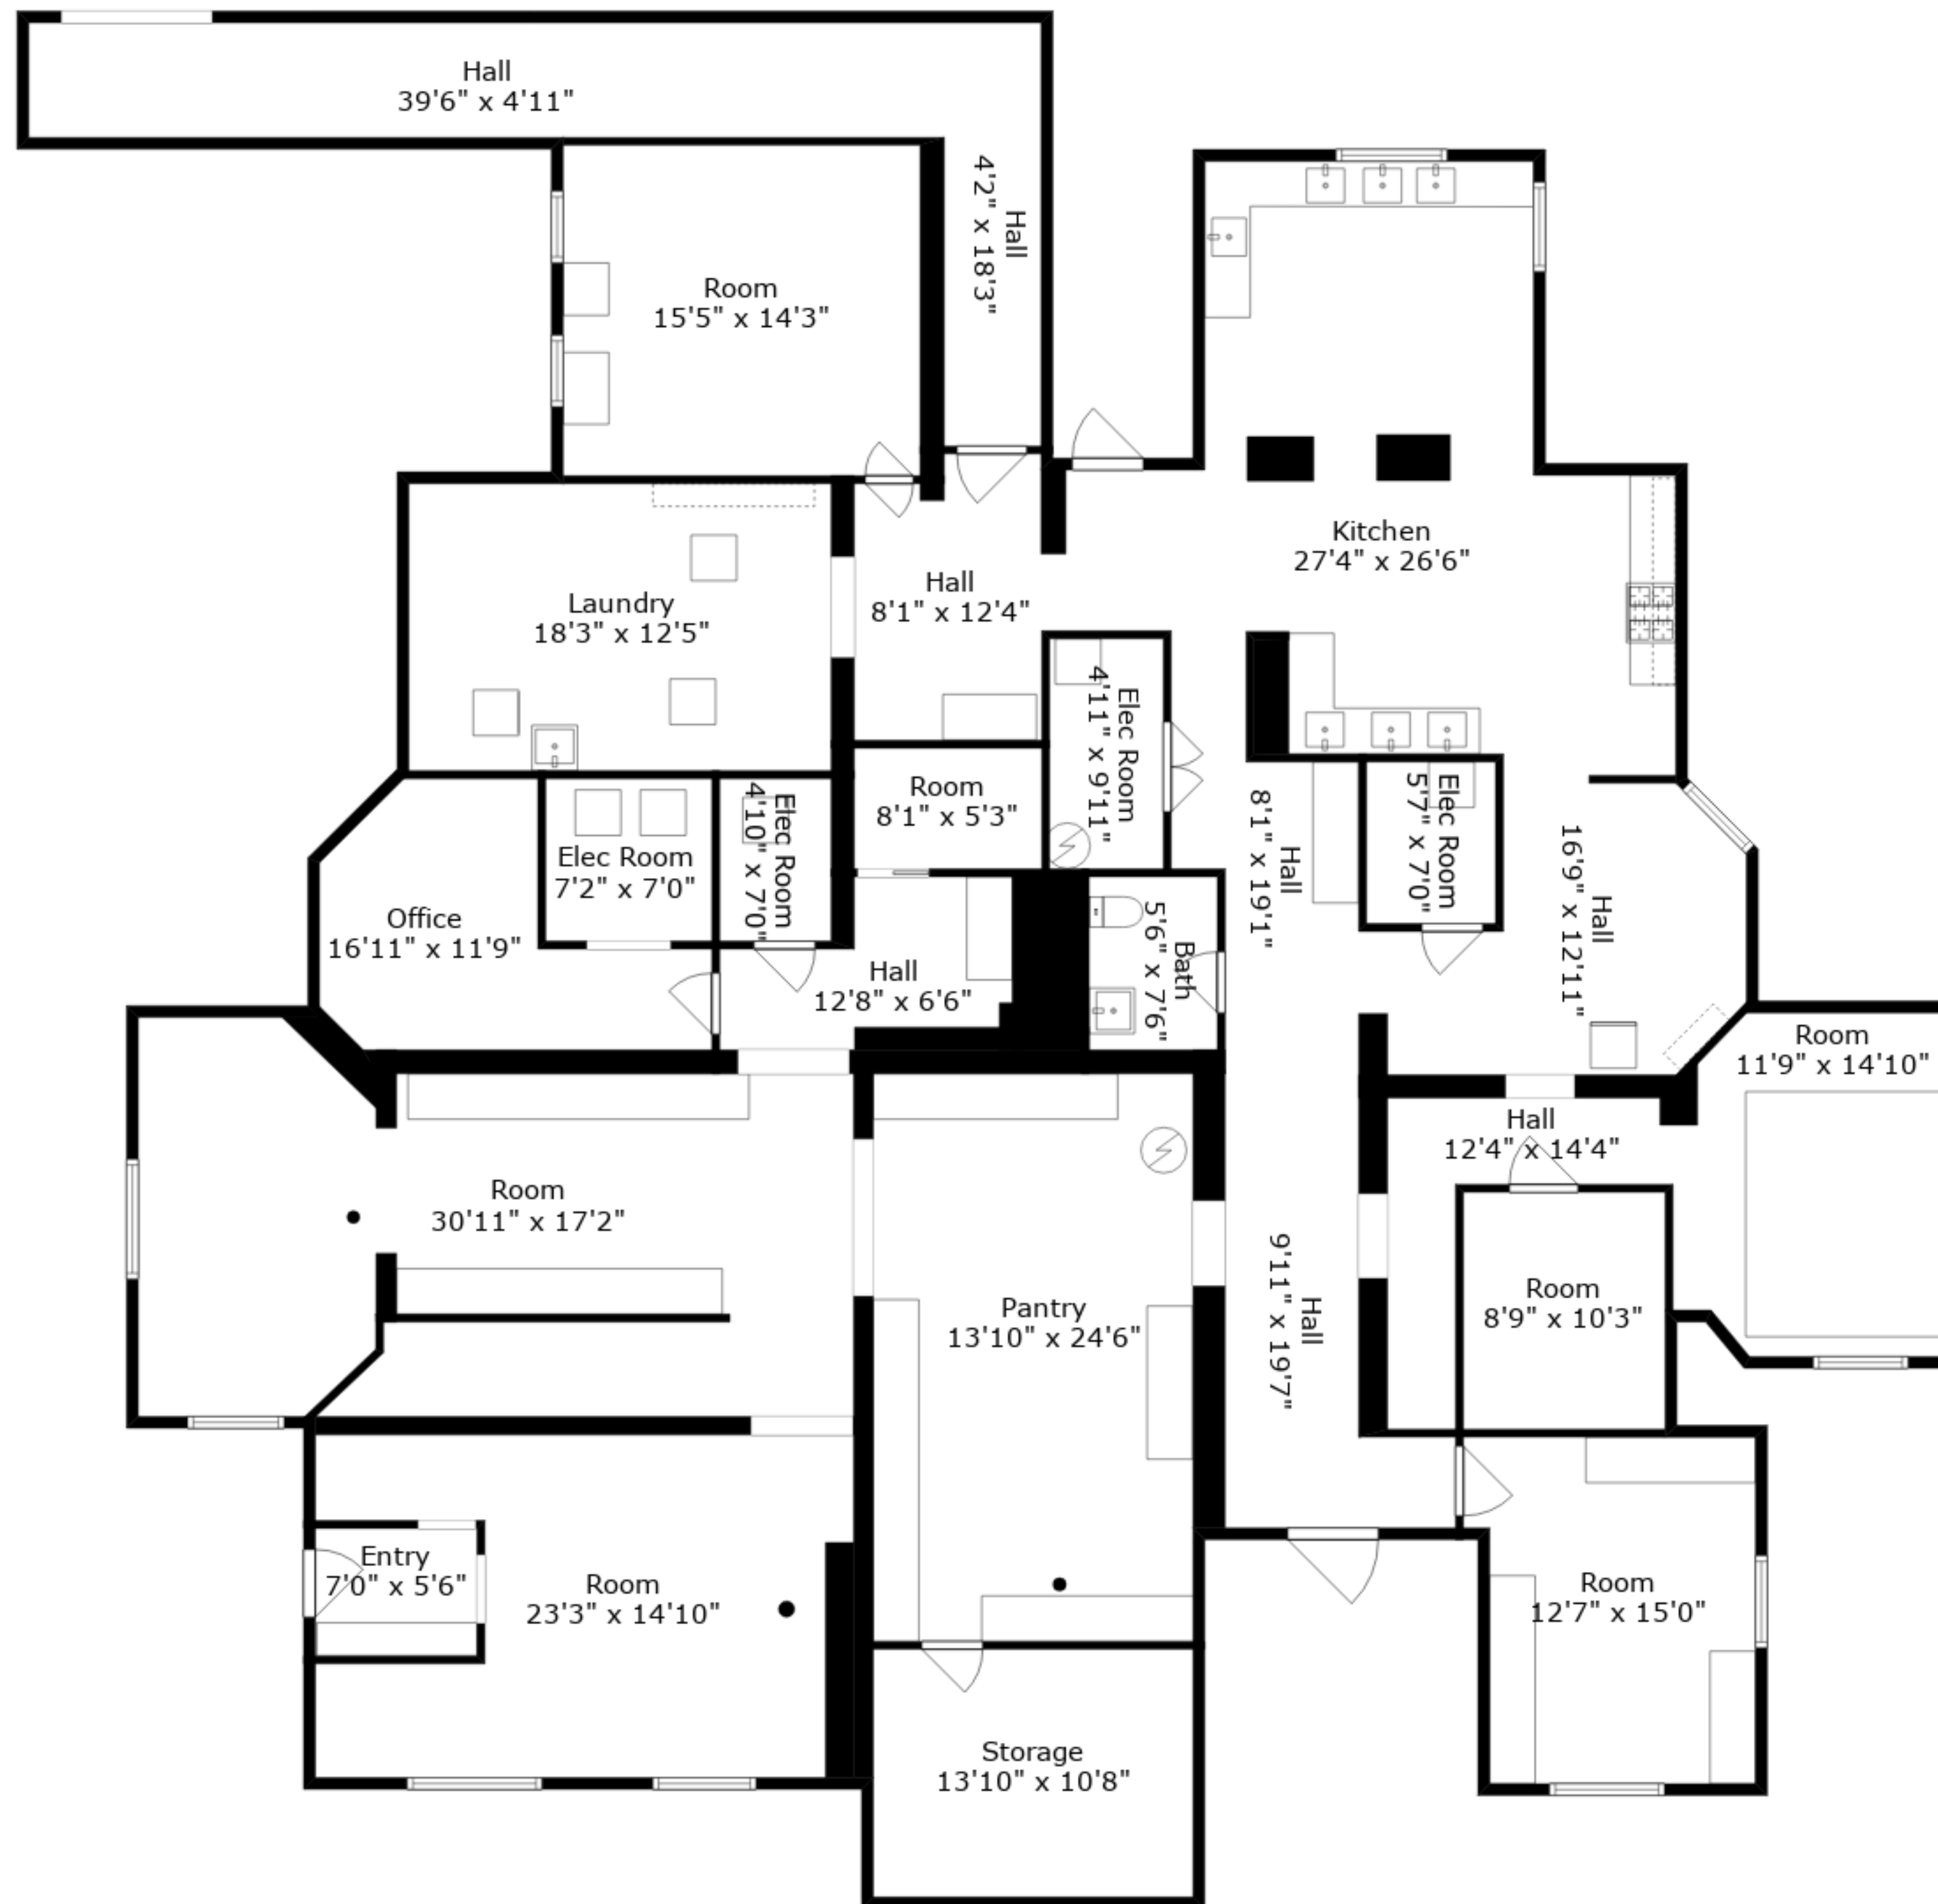

**ESTIMATED AREAS**

GLA LOWER FLOOR: 4467 sq. ft EXCLUDED AREAS 0 sq. ft  
 Total GLA 4467 sq. ft, total area 4467 sq. ft

Sizes And Dimensions Are Approximate. Actual May Vary.

**ESTIMATED AREAS**

GLA LOWER FLOOR: 4467 sq. ft EXCLUDED AREAS 0 sq. ft  
 Total GLA 4467 sq. ft, total area 4467 sq. ft

Sizes And Dimensions Are Approximate. Actual May Vary.