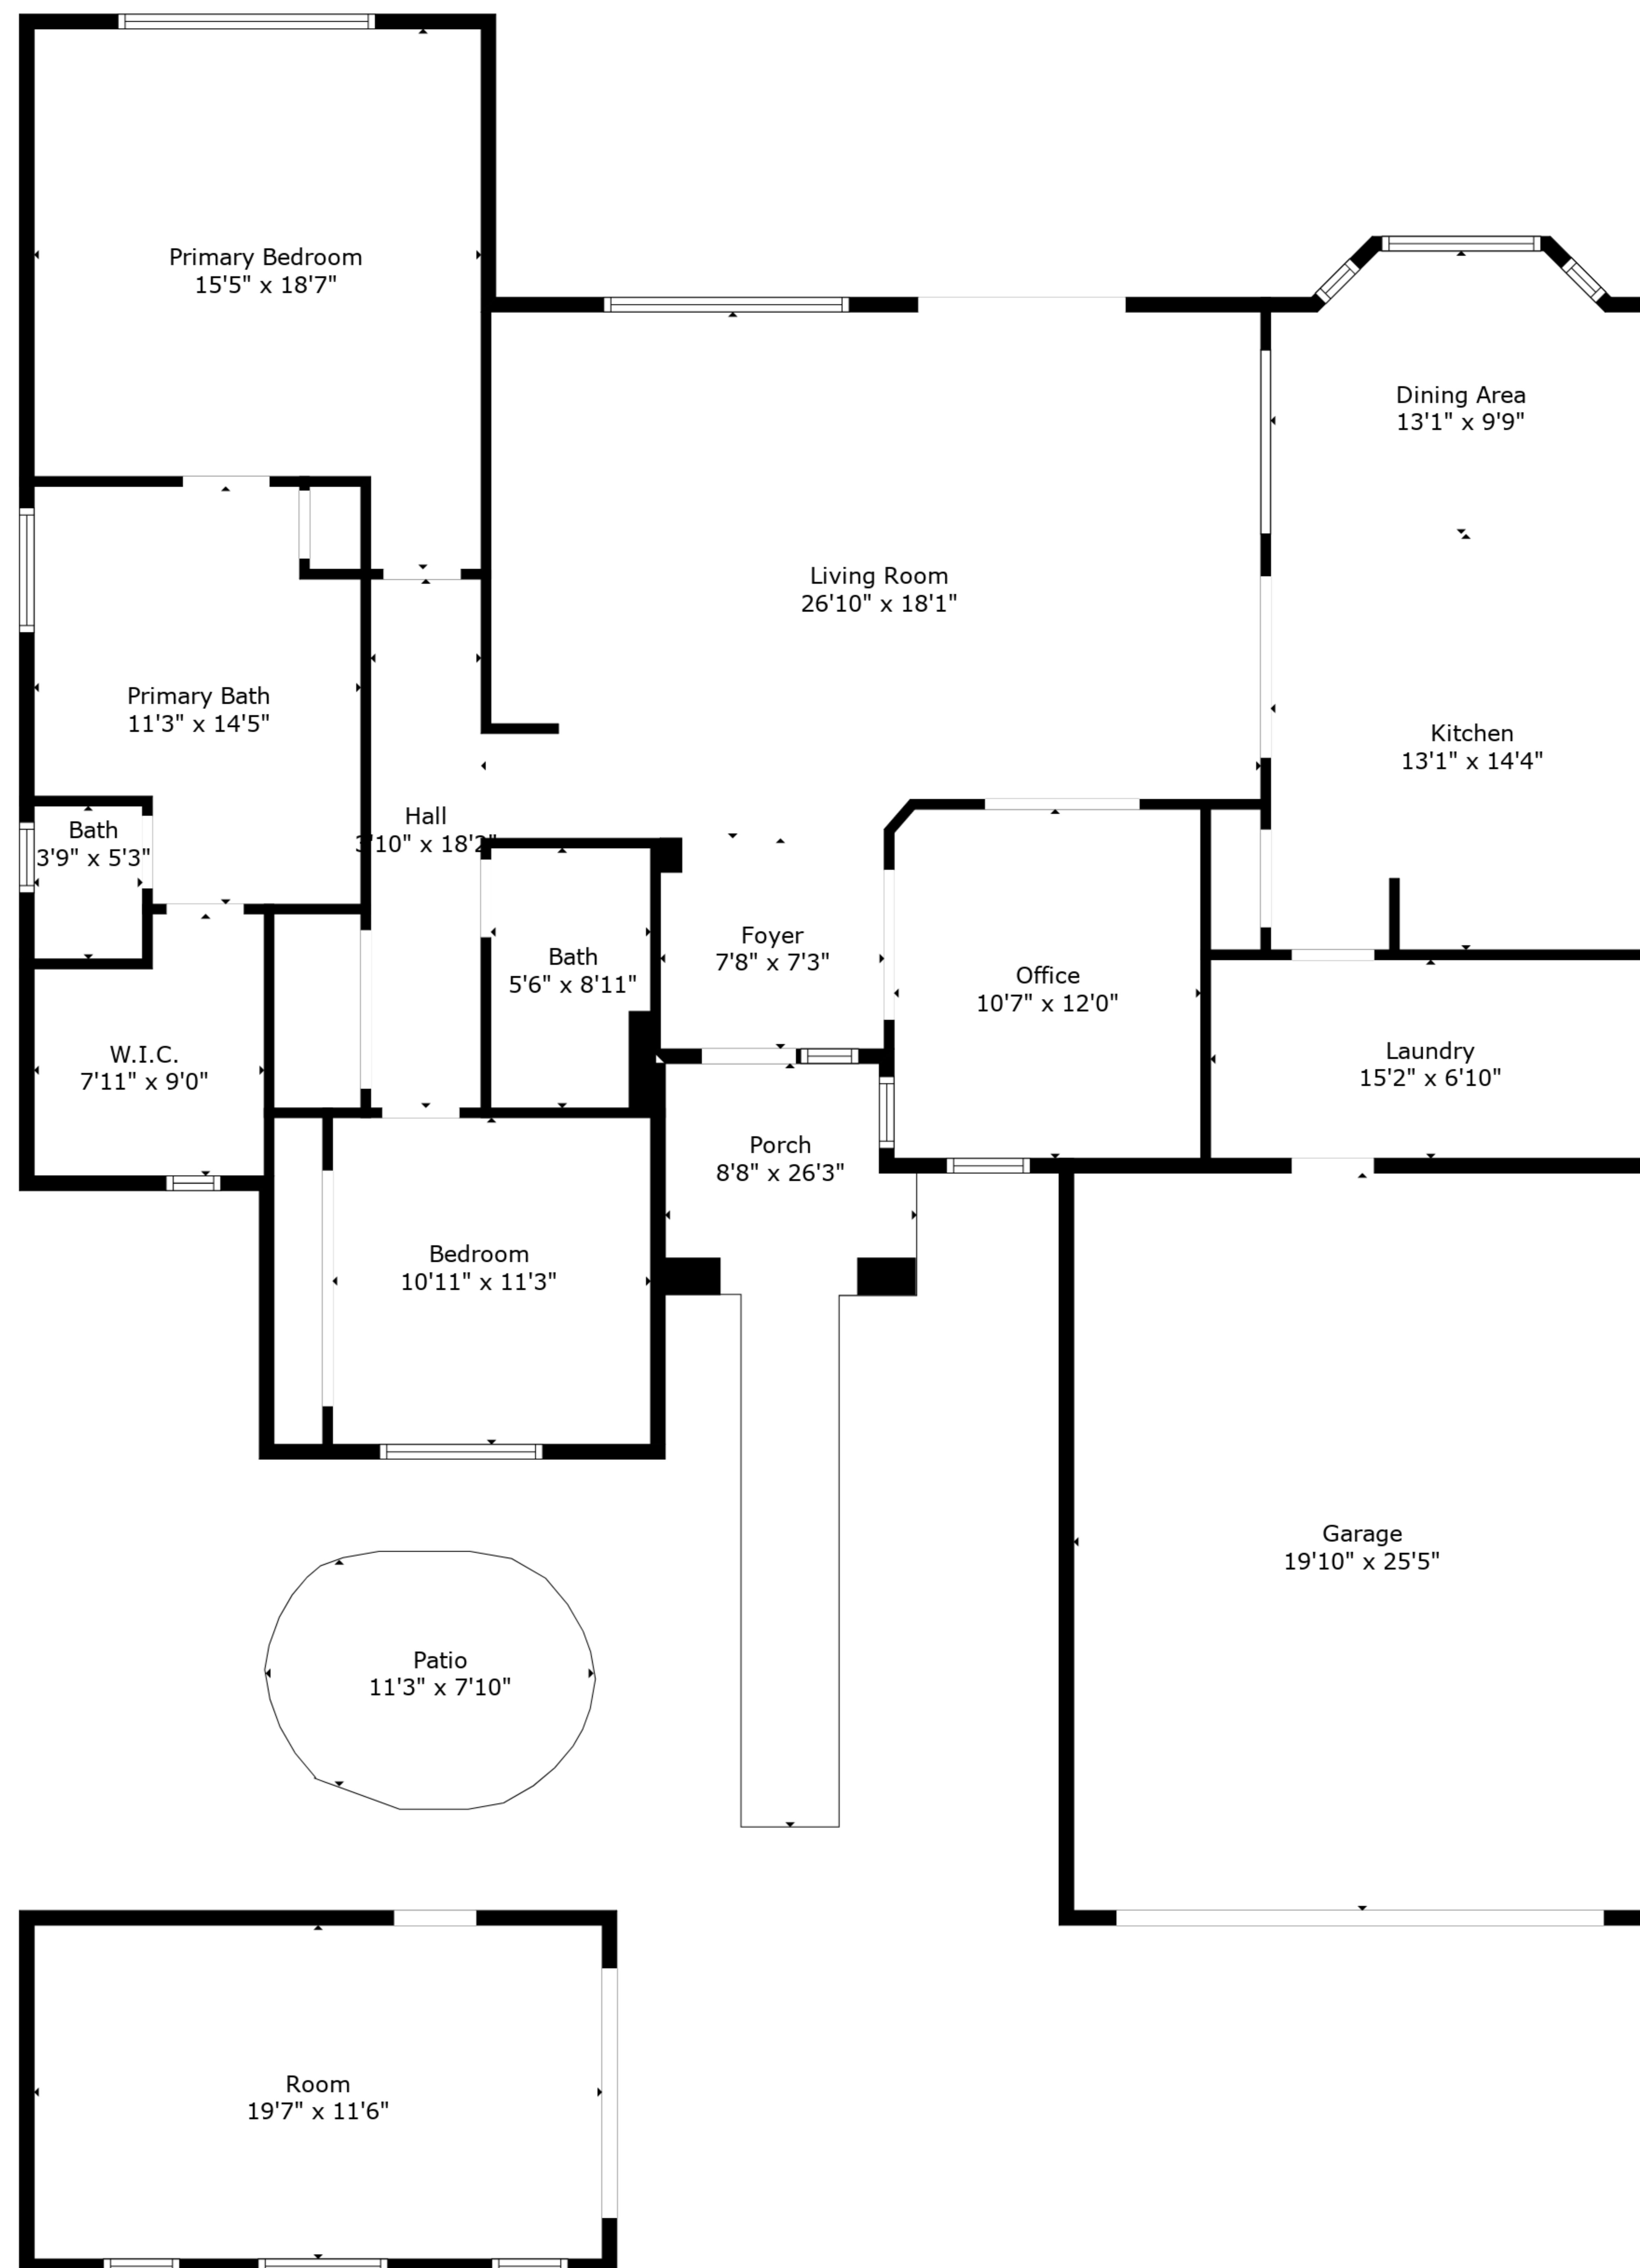

TOTAL: 2114 sq. ft

FLOOR 1: 2114 sq. ft

EXCLUDED AREAS: PATIO: 82 sq. ft, PORCH: 126 sq. ft, GARAGE: 504 sq. ft

Measurements Are Deemed Reliable, But Not Guaranteed.

TOTAL: 2114 sq. ft

FLOOR 1: 2114 sq. ft

EXCLUDED AREAS: PATIO: 82 sq. ft, PORCH: 126 sq. ft, GARAGE: 504 sq. ft

Measurements Are Deemed Reliable, But Not Guaranteed.