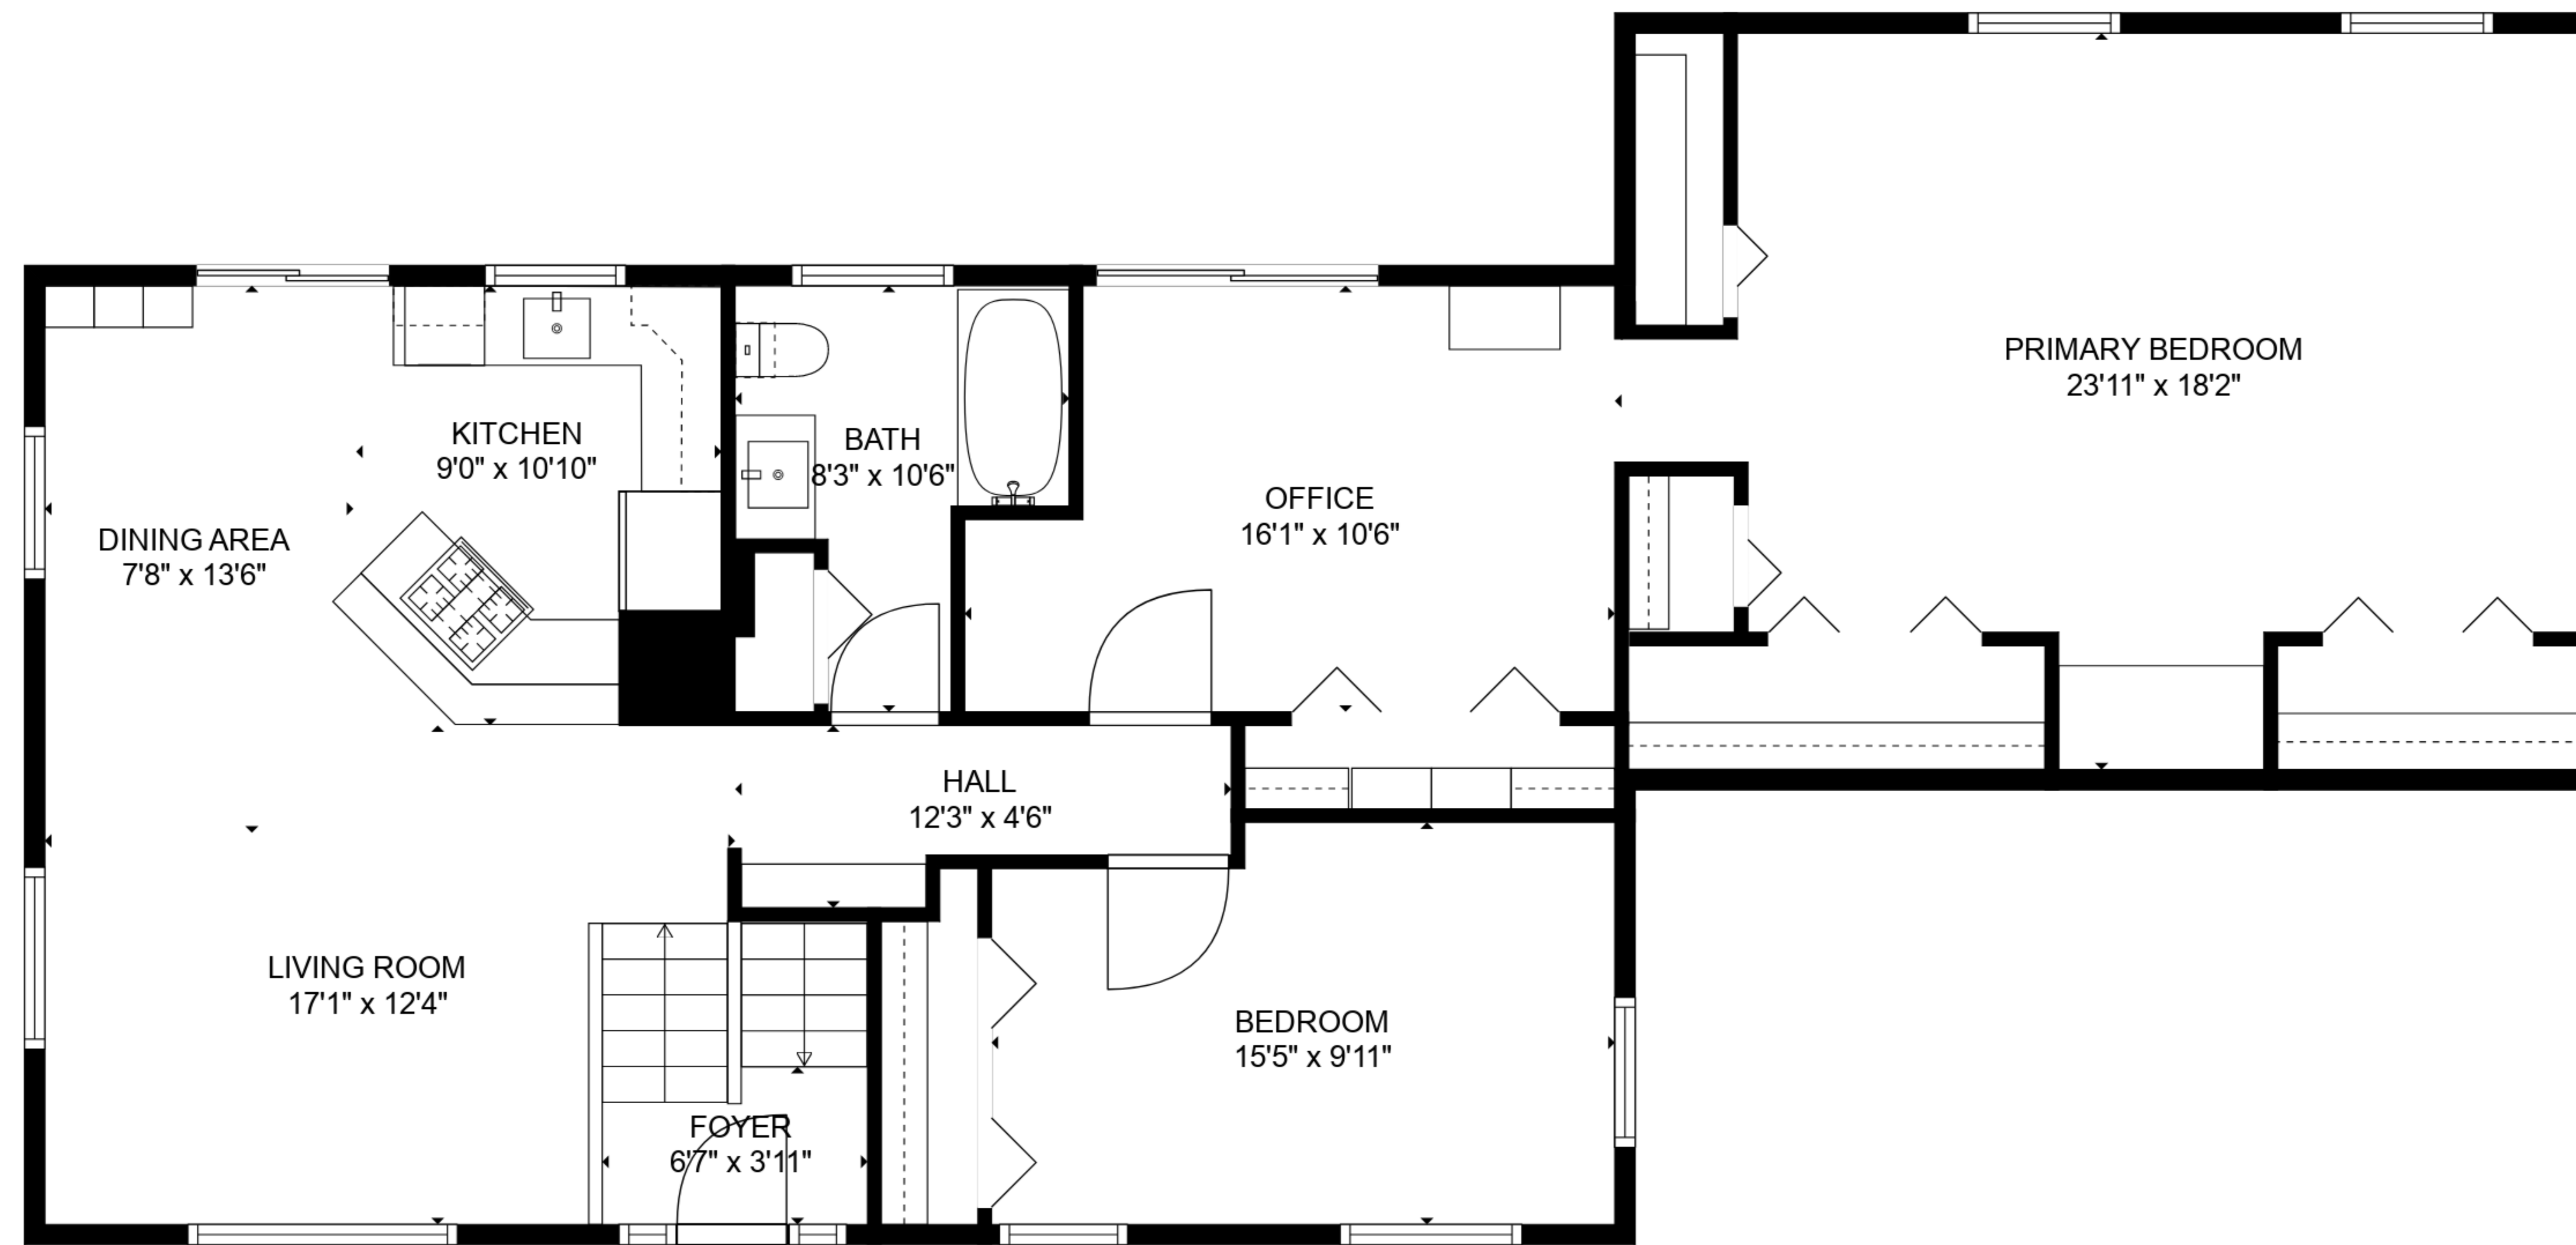

**TOTAL: 2183 sq. ft**

FLOOR 1: 900 sq. ft, FLOOR 2: 1283 sq. ft

EXCLUDED AREAS: GARAGE: 529 sq. ft, LOW CEILING: 44 sq. ft

WALLS: 195 sq. ft

**TOTAL: 2183 sq. ft**

FLOOR 1: 900 sq. ft, FLOOR 2: 1283 sq. ft

EXCLUDED AREAS: GARAGE: 529 sq. ft, LOW CEILING: 44 sq. ft

WALLS: 195 sq. ft

FLOOR 2

FLOOR 1

**TOTAL: 2183 sq. ft**

FLOOR 1: 900 sq. ft, FLOOR 2: 1283 sq. ft

EXCLUDED AREAS: GARAGE: 529 sq. ft, LOW CEILING: 44 sq. ft

WALLS: 195 sq. ft