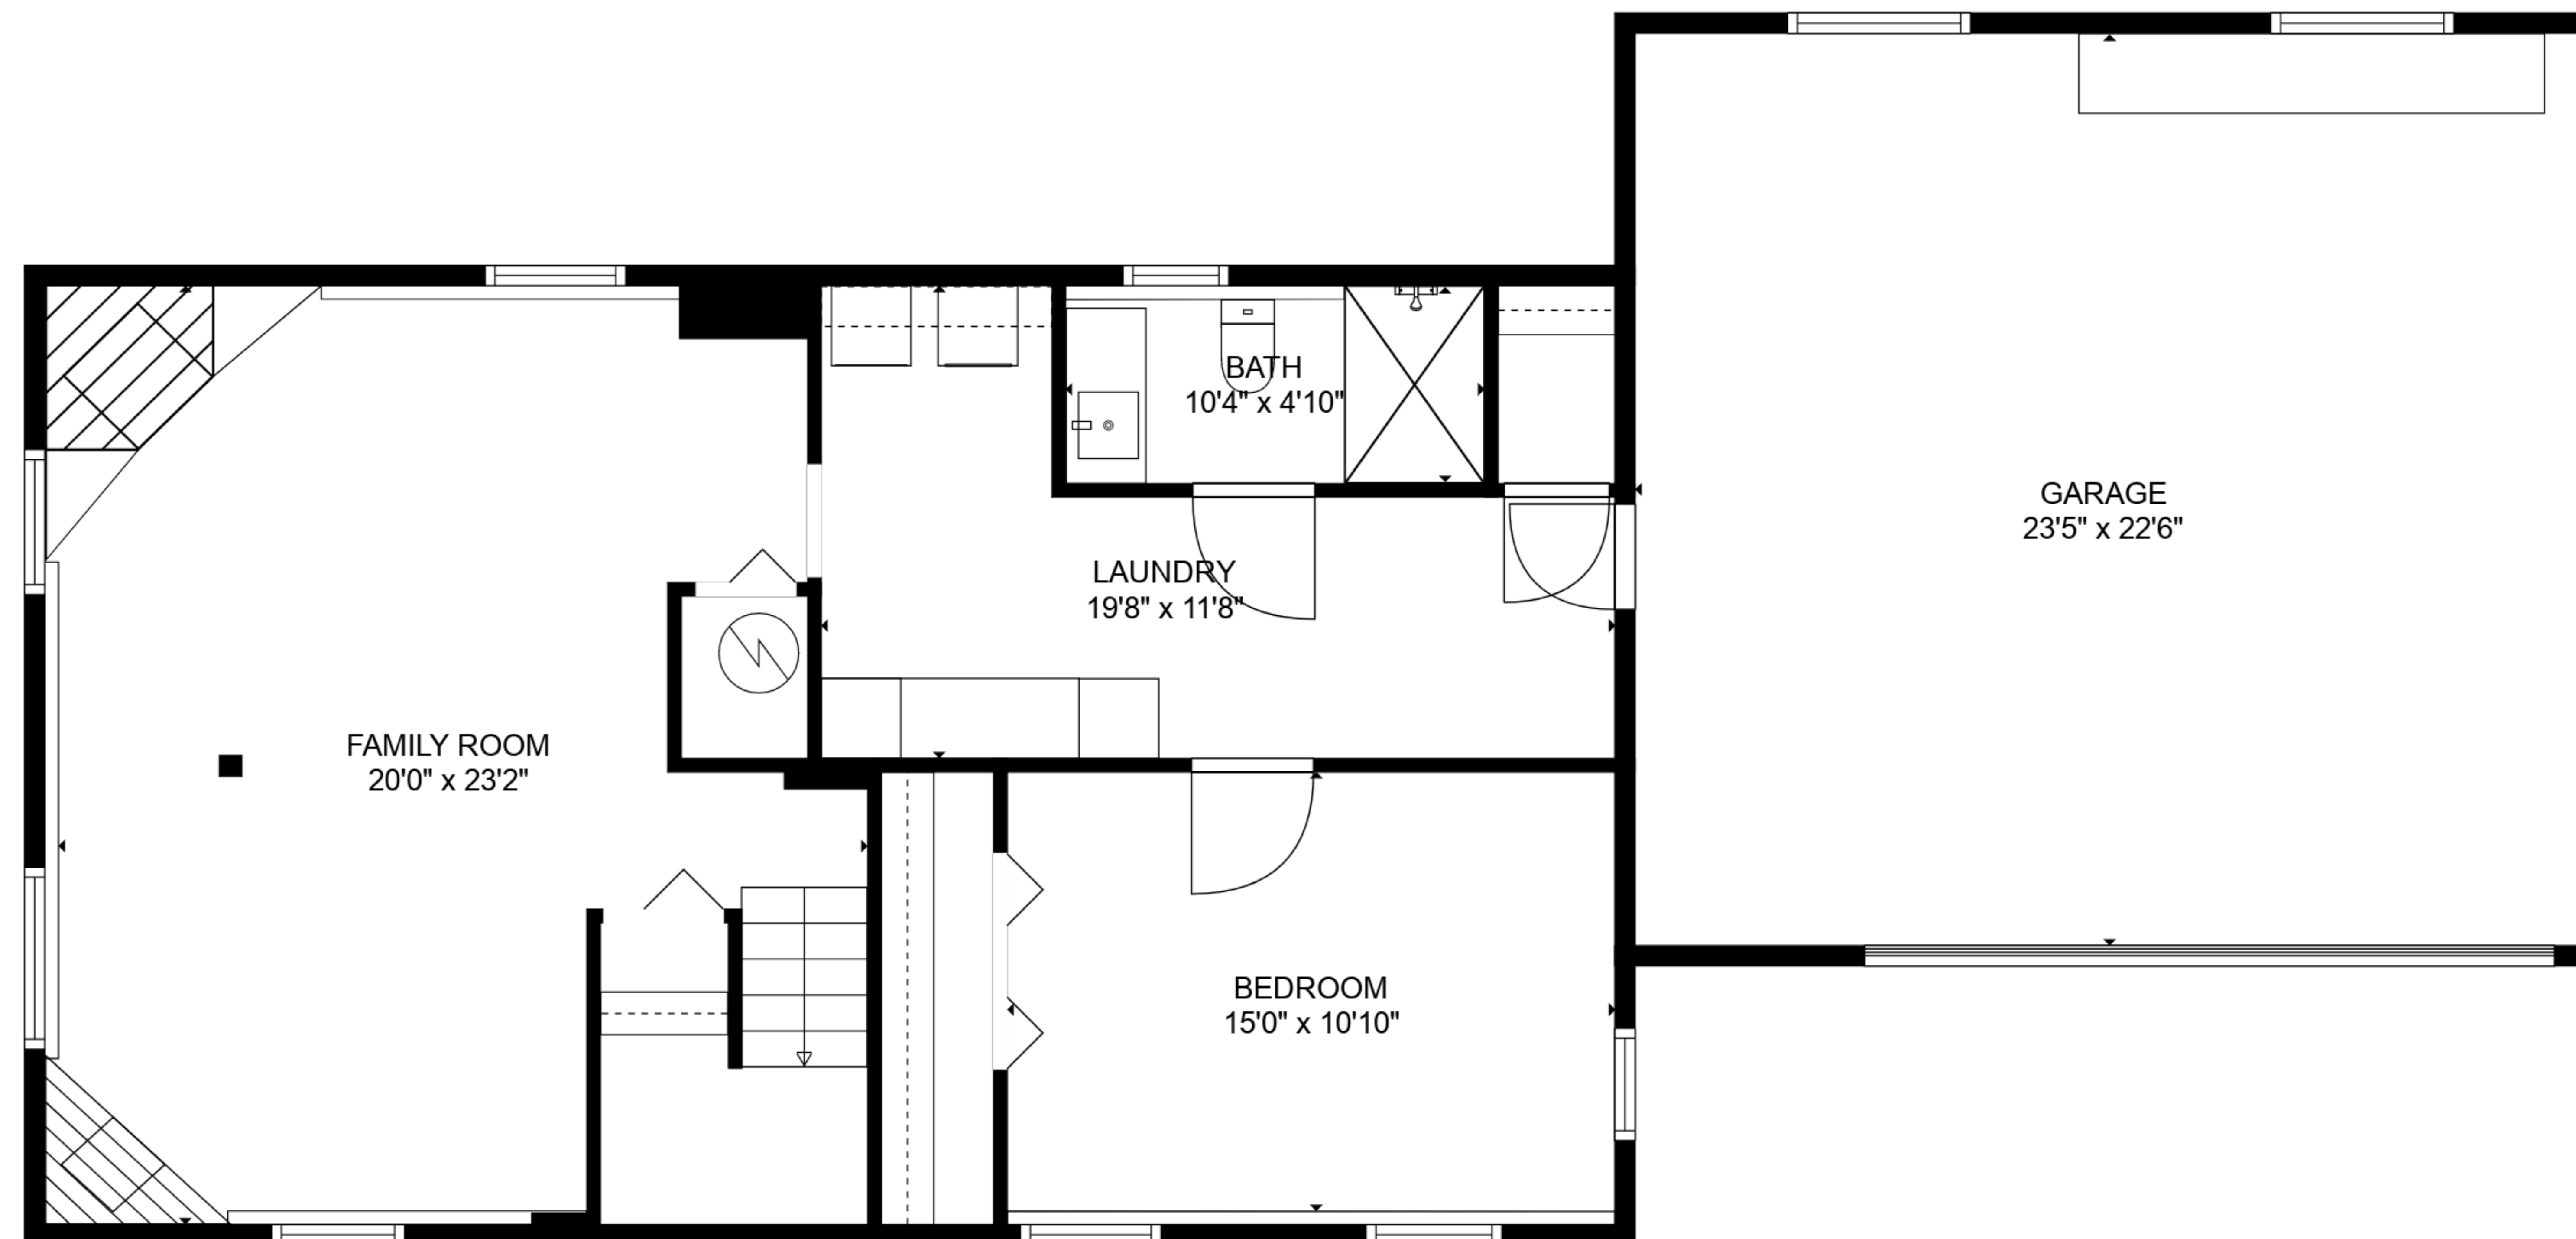

**TOTAL: 2183 sq. ft**

FLOOR 1: 900 sq. ft, FLOOR 2: 1283 sq. ft

EXCLUDED AREAS: GARAGE: 529 sq. ft, LOW CEILING: 44 sq. ft

WALLS: 195 sq. ft

**TOTAL: 2183 sq. ft**

FLOOR 1: 900 sq. ft, FLOOR 2: 1283 sq. ft

EXCLUDED AREAS: GARAGE: 529 sq. ft, LOW CEILING: 44 sq. ft

WALLS: 195 sq. ft

FLOOR 2

FLOOR 1

**TOTAL: 2183 sq. ft**

FLOOR 1: 900 sq. ft, FLOOR 2: 1283 sq. ft

EXCLUDED AREAS: GARAGE: 529 sq. ft, LOW CEILING: 44 sq. ft

WALLS: 195 sq. ft