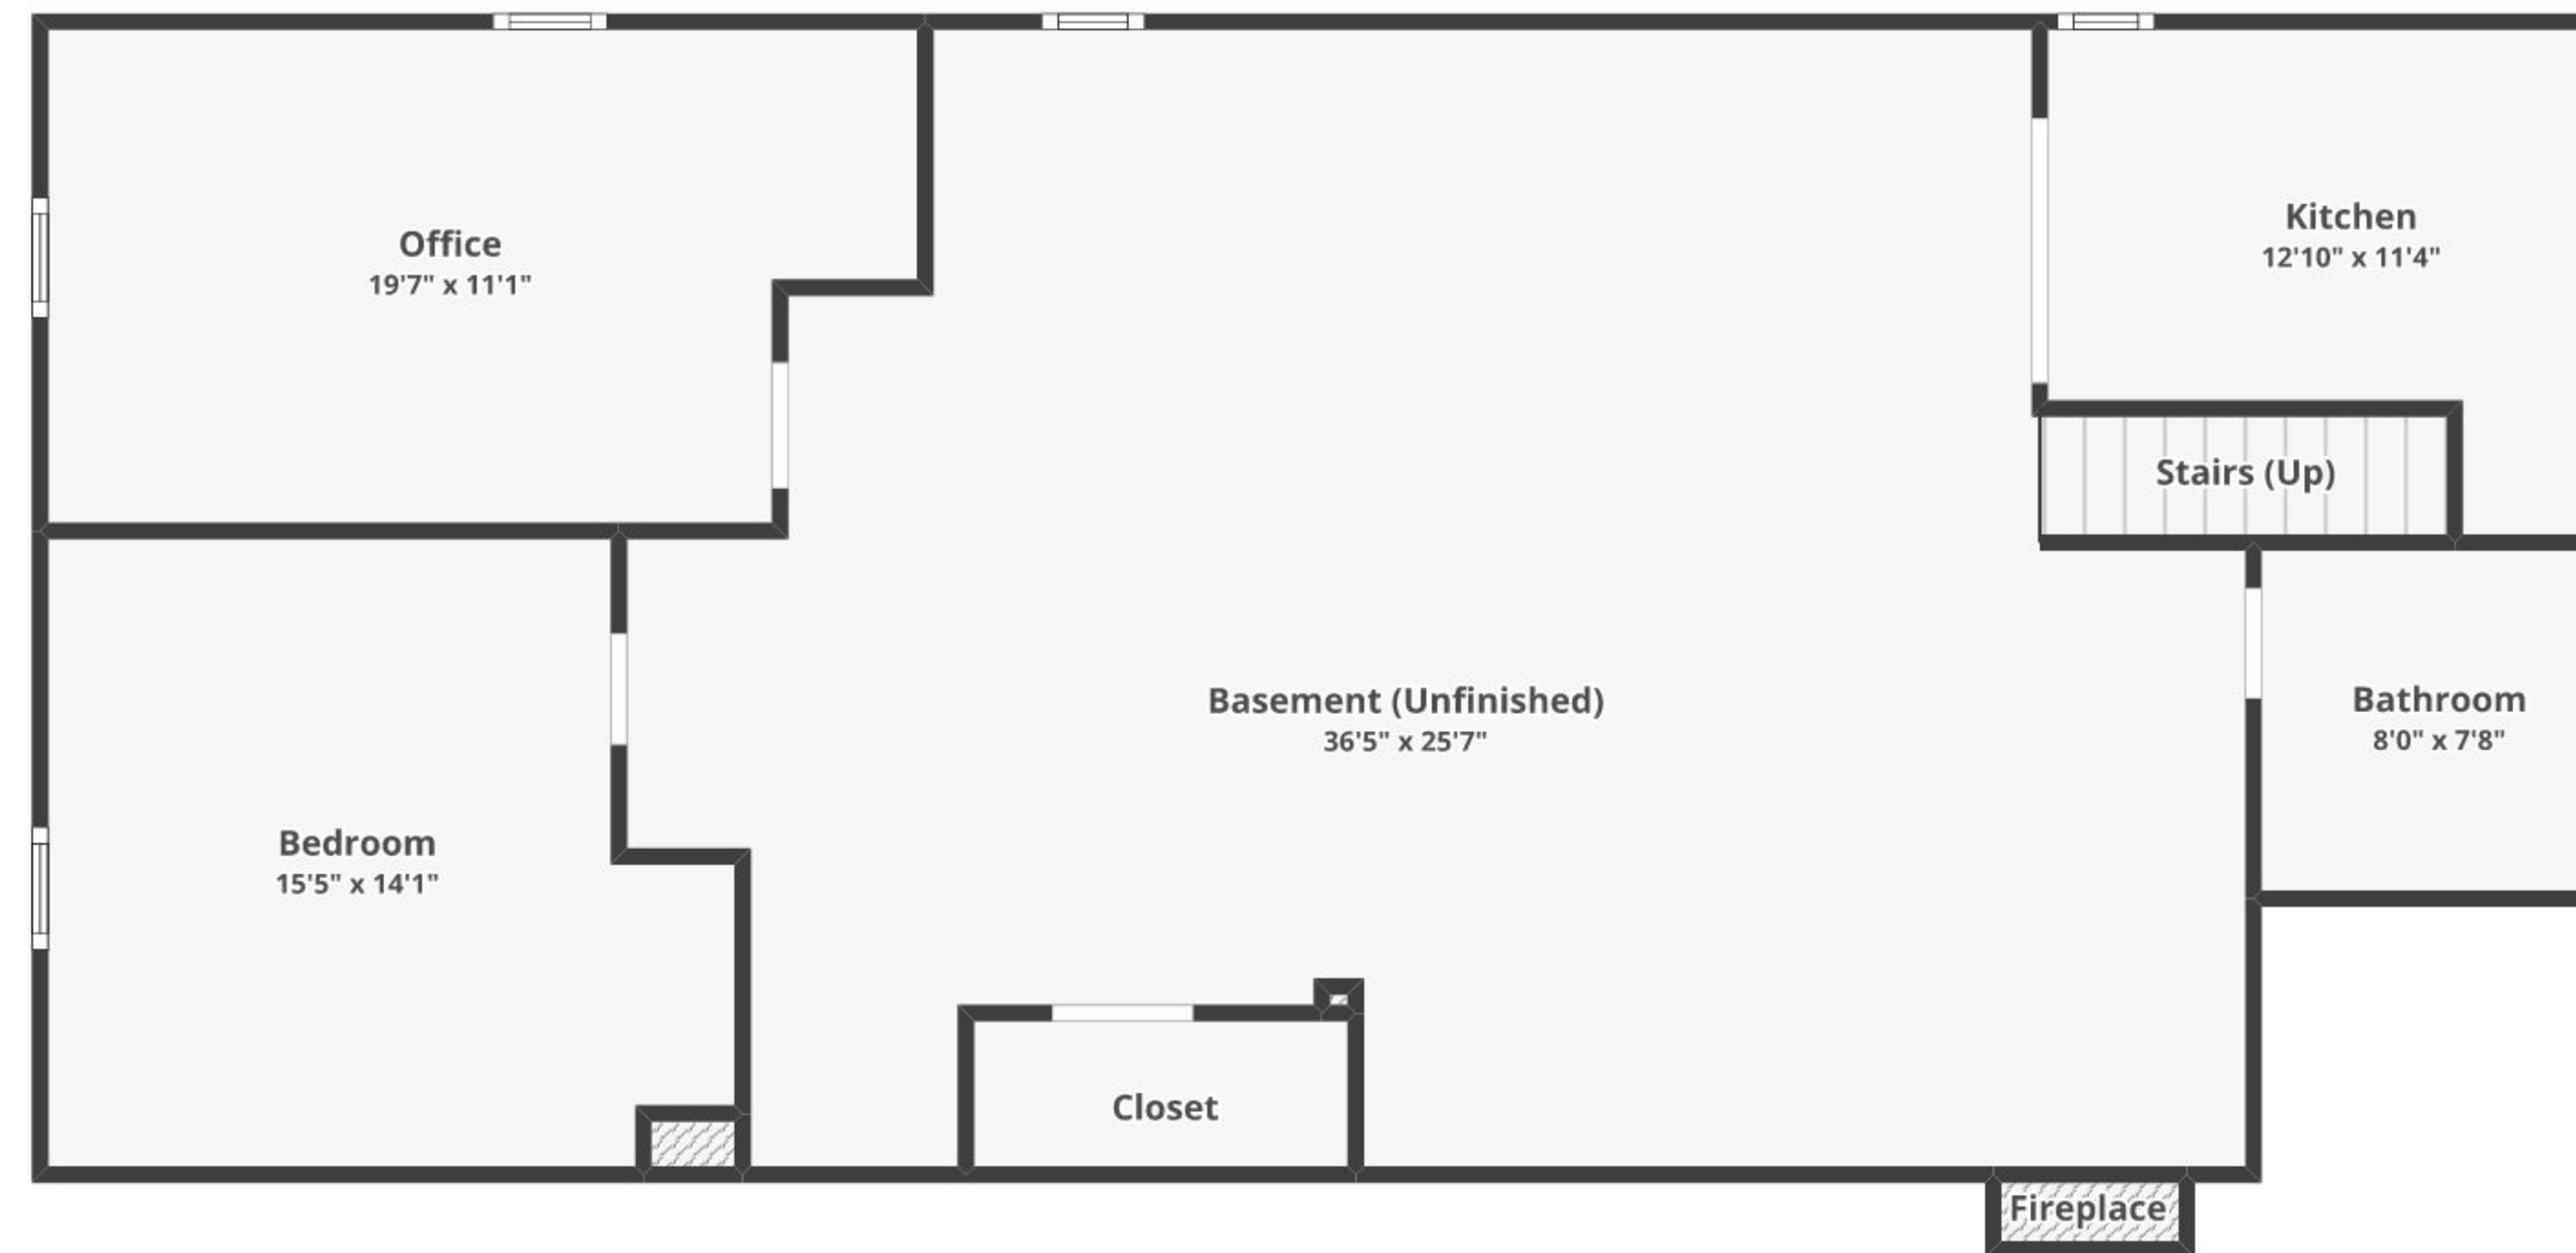

# 2809 S Outer Dr, Saginaw, MI 48601

Total finished area: ~1,964.59 sq. ft.

## FLOOR 1

Finished area: ~1,364.94 sq. ft.

## BASEMENT

Finished area: ~599.64 sq. ft.