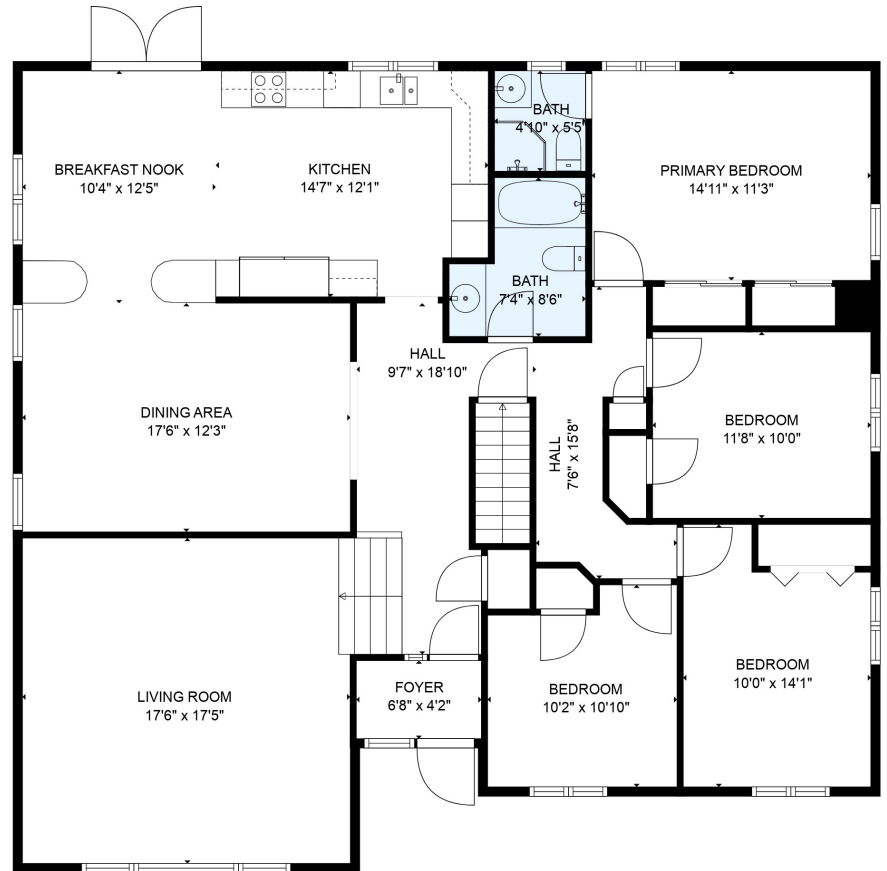

FLOOR 1

FLOOR 2

Total scanned area: 3554 sq. ft

SIZES AND DIMENSIONS ARE ESTIMATED

Total scanned area: 3554 sq. ft

SIZES AND DIMENSIONS ARE ESTIMATED