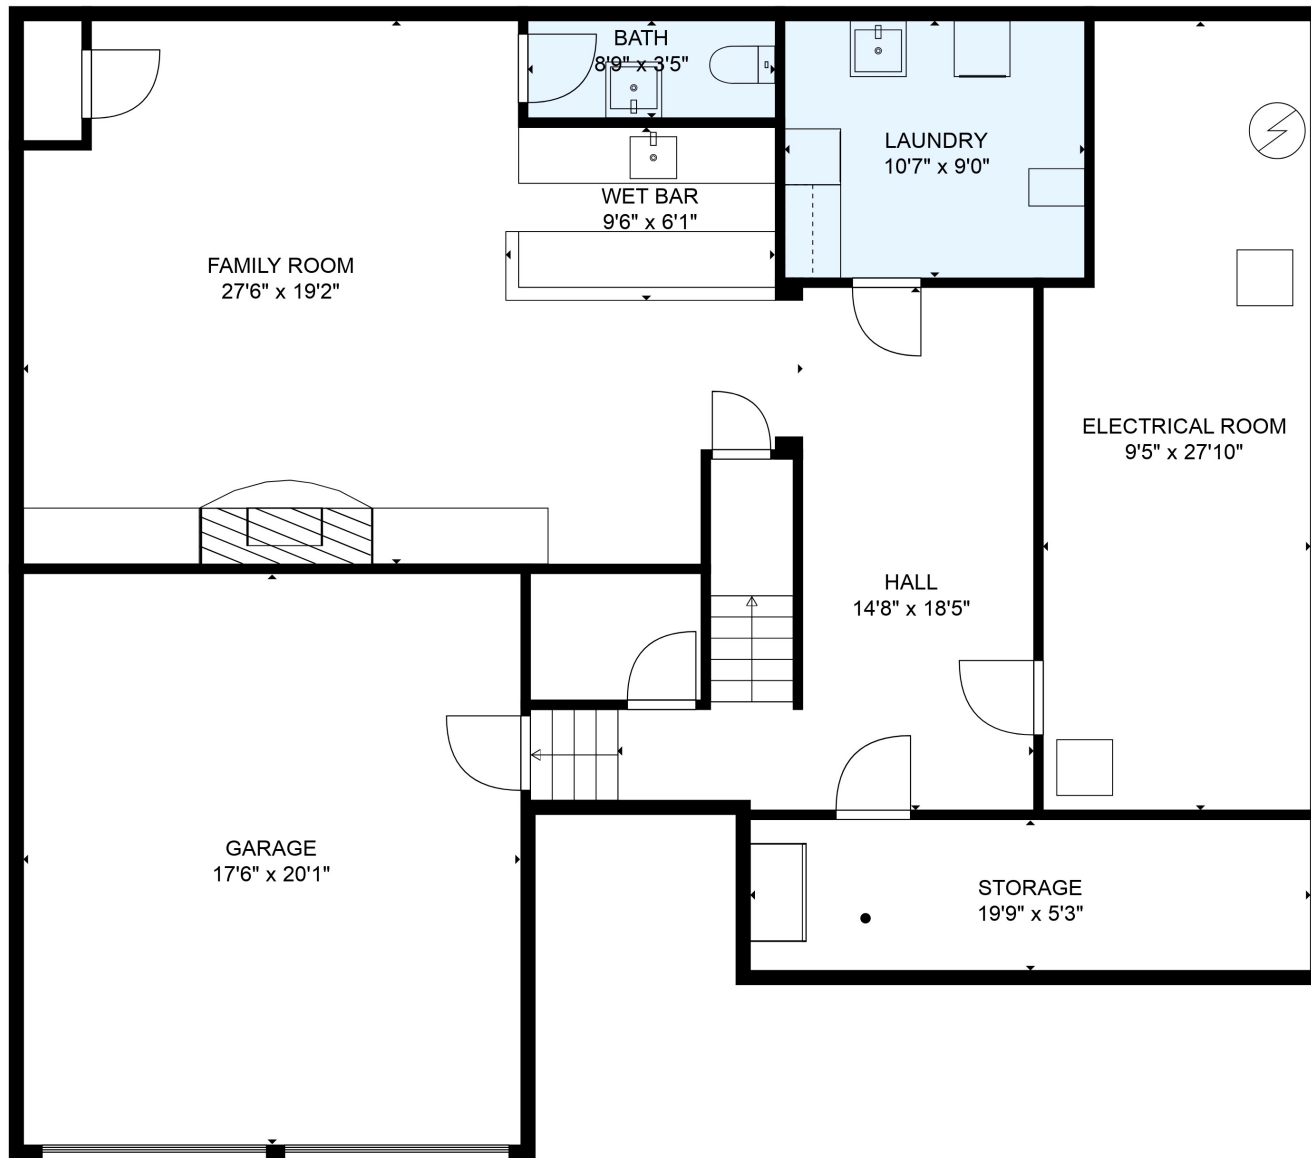

FLOOR 1

FLOOR 2

Total scanned area: 3554 sq. ft

SIZES AND DIMENSIONS ARE ESTIMATED

Total scanned area: 3554 sq. ft

SIZES AND DIMENSIONS ARE ESTIMATED