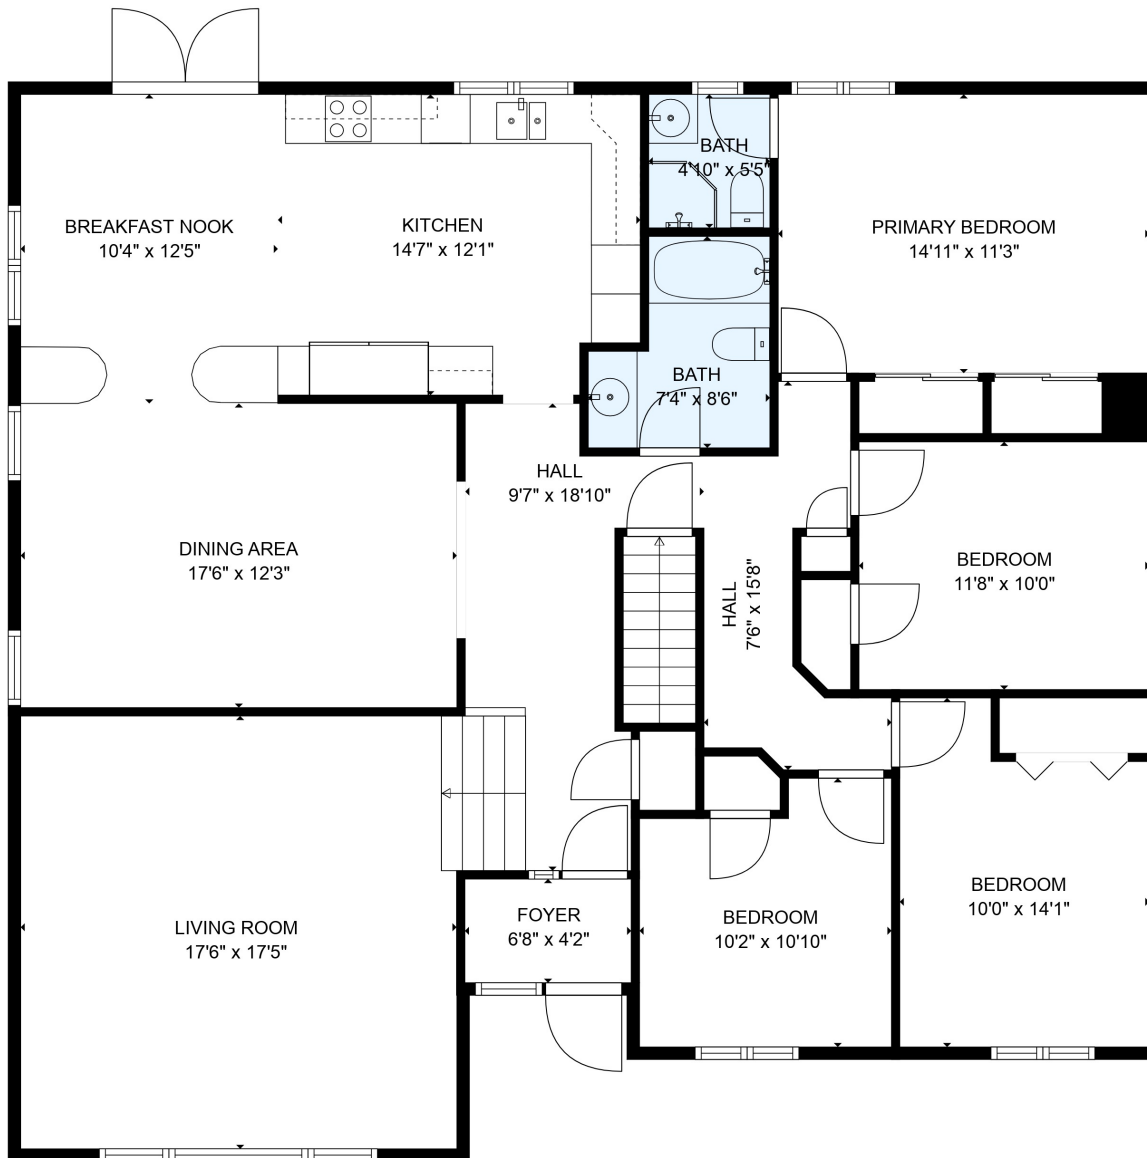

FLOOR 1

FLOOR 2

Total scanned area: 3554 sq. ft

SIZES AND DIMENSIONS ARE ESTIMATED

Total scanned area: 3554 sq. ft

SIZES AND DIMENSIONS ARE ESTIMATED