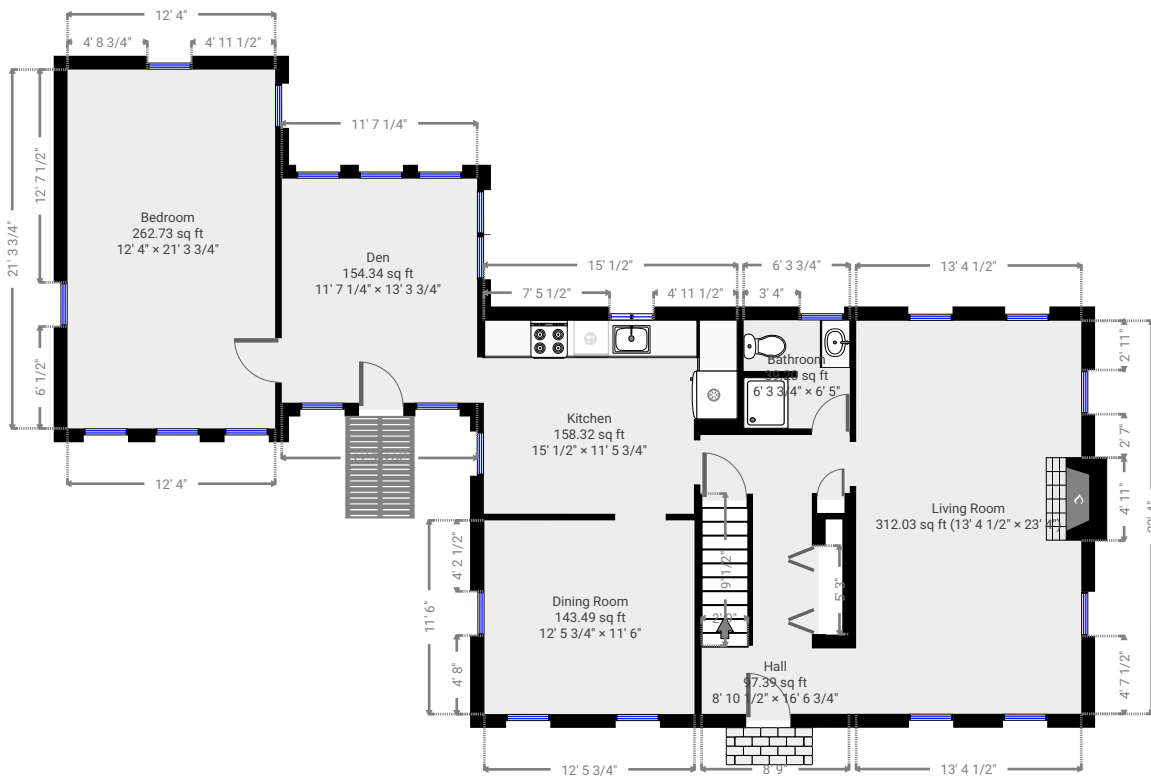

# 17 Briar Spring Dr., Orleans

TOTAL AREA: 2940.43 sq ft • LIVING AREA: 2940.43 sq ft • FLOORS: 3 • ROOMS: 7

## ▼ Basement

TOTAL AREA: 848.40 sq ft • LIVING AREA: 848.40 sq ft • ROOMS: 0

## ▼ Ground Floor

TOTAL AREA: 1397.98 sq ft • LIVING AREA: 1397.98 sq ft • ROOMS: 5

THIS FLOORPLAN IS PROVIDED WITHOUT WARRANTY OF ANY KIND. SENSOPIA DISCLAIMS ANY WARRANTY INCLUDING, WITHOUT LIMITATION, SATISFACTORY QUALITY OR ACCURACY OF DIMENSIONS.