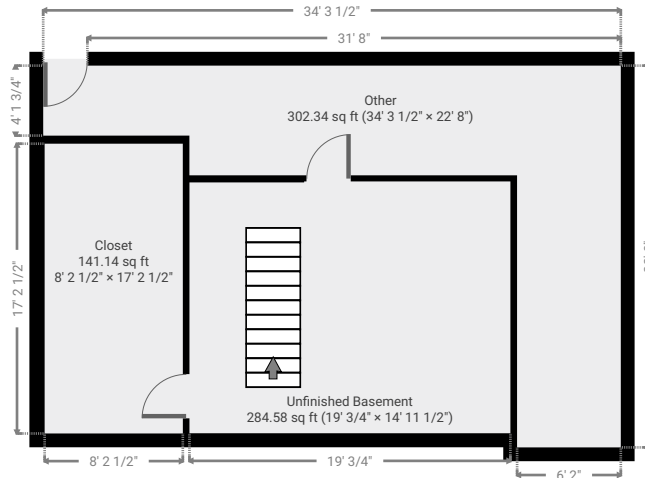

# 17 Briar Spring Dr., Orleans

TOTAL AREA: 2940.43 sq ft • LIVING AREA: 2940.43 sq ft • FLOORS: 3 • ROOMS: 7

## ▼ Basement

TOTAL AREA: 848.40 sq ft • LIVING AREA: 848.40 sq ft • ROOMS: 0

## ▼ Ground Floor

TOTAL AREA: 1397.98 sq ft • LIVING AREA: 1397.98 sq ft • ROOMS: 5

THIS FLOORPLAN IS PROVIDED WITHOUT WARRANTY OF ANY KIND. SENSOPIA DISCLAIMS ANY WARRANTY INCLUDING, WITHOUT LIMITATION, SATISFACTORY QUALITY OR ACCURACY OF DIMENSIONS.