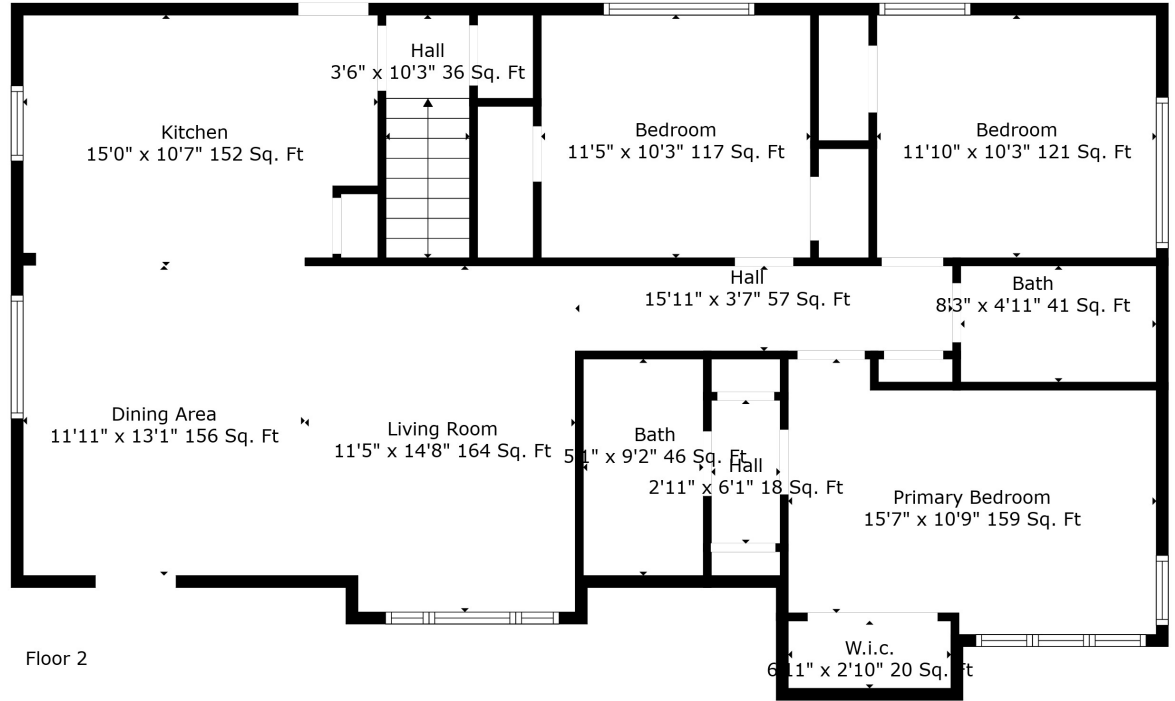

Floor 1

Floor 2

Total scanned area: 1791 sq. ft

Total scanned area: 1791 sq. ft

Total scanned area: 1791 sq. ft

Measurements Are Calculated By Cubicasa Technology. Deemed Highly Reliable But Not Guaranteed.