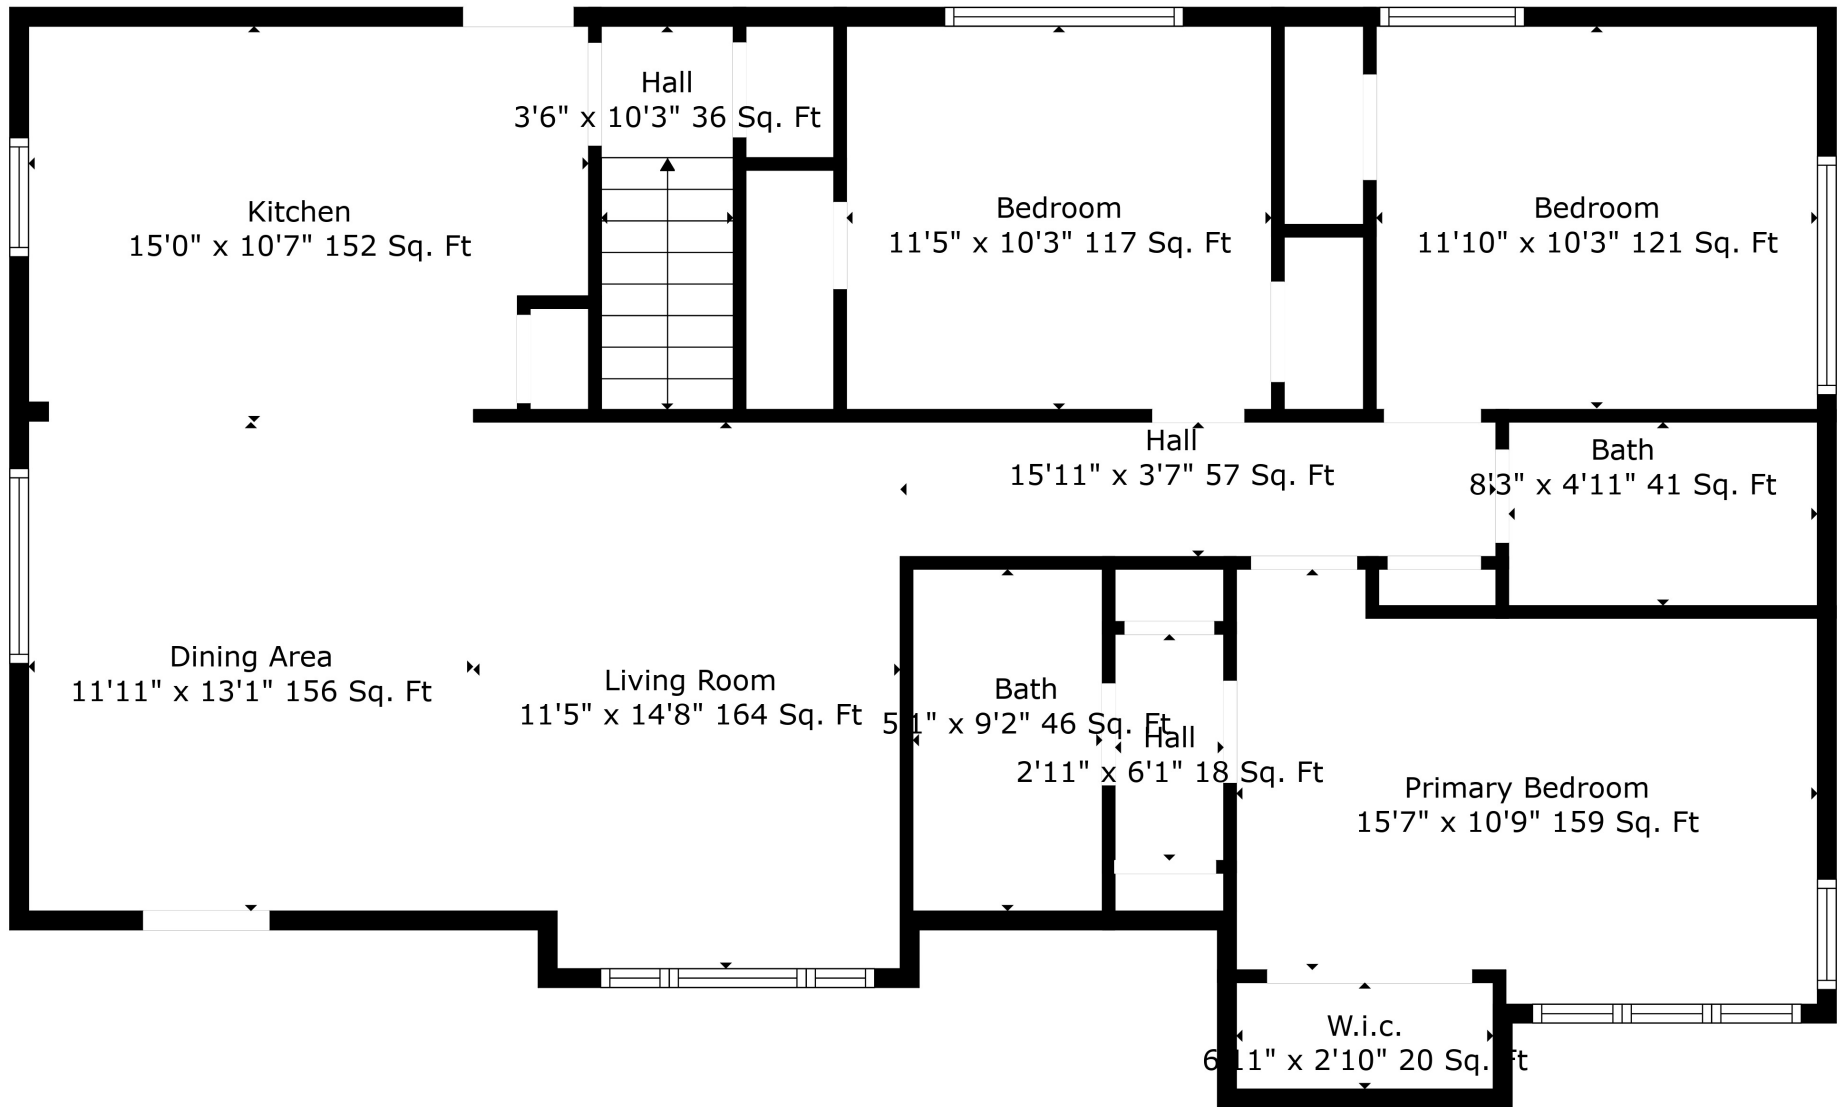

Floor 1

Floor 2

Total scanned area: 1791 sq. ft

Total scanned area: 1791 sq. ft

Total scanned area: 1791 sq. ft

Measurements Are Calculated By Cubicasa Technology. Deemed Highly Reliable But Not Guaranteed.