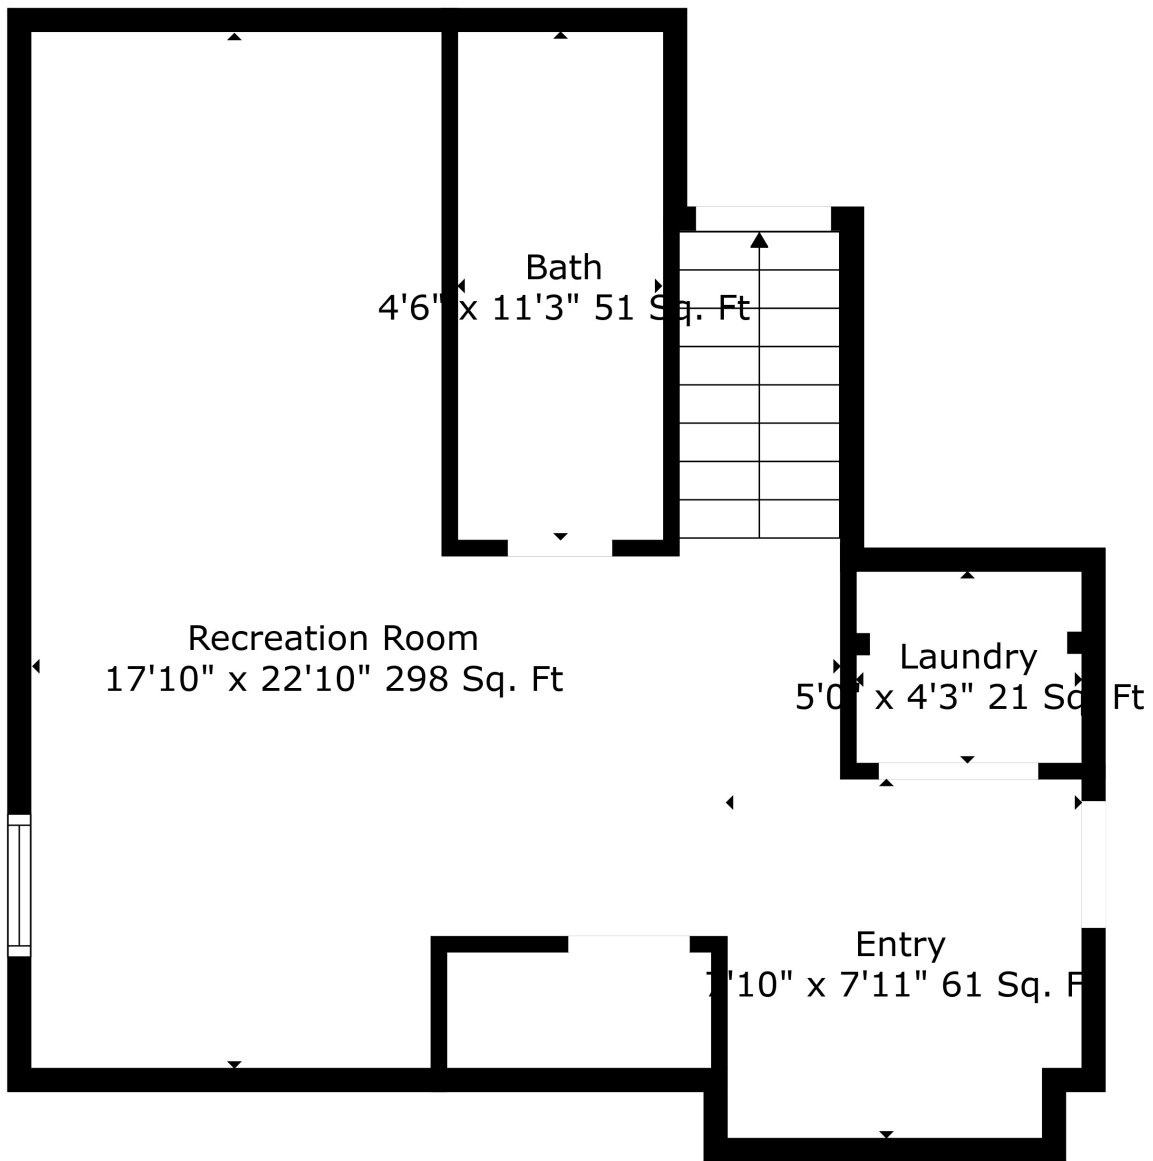

Floor 1

Floor 2

Total scanned area: 1791 sq. ft

Total scanned area: 1791 sq. ft

Total scanned area: 1791 sq. ft

Measurements Are Calculated By Cubicasa Technology. Deemed Highly Reliable But Not Guaranteed.