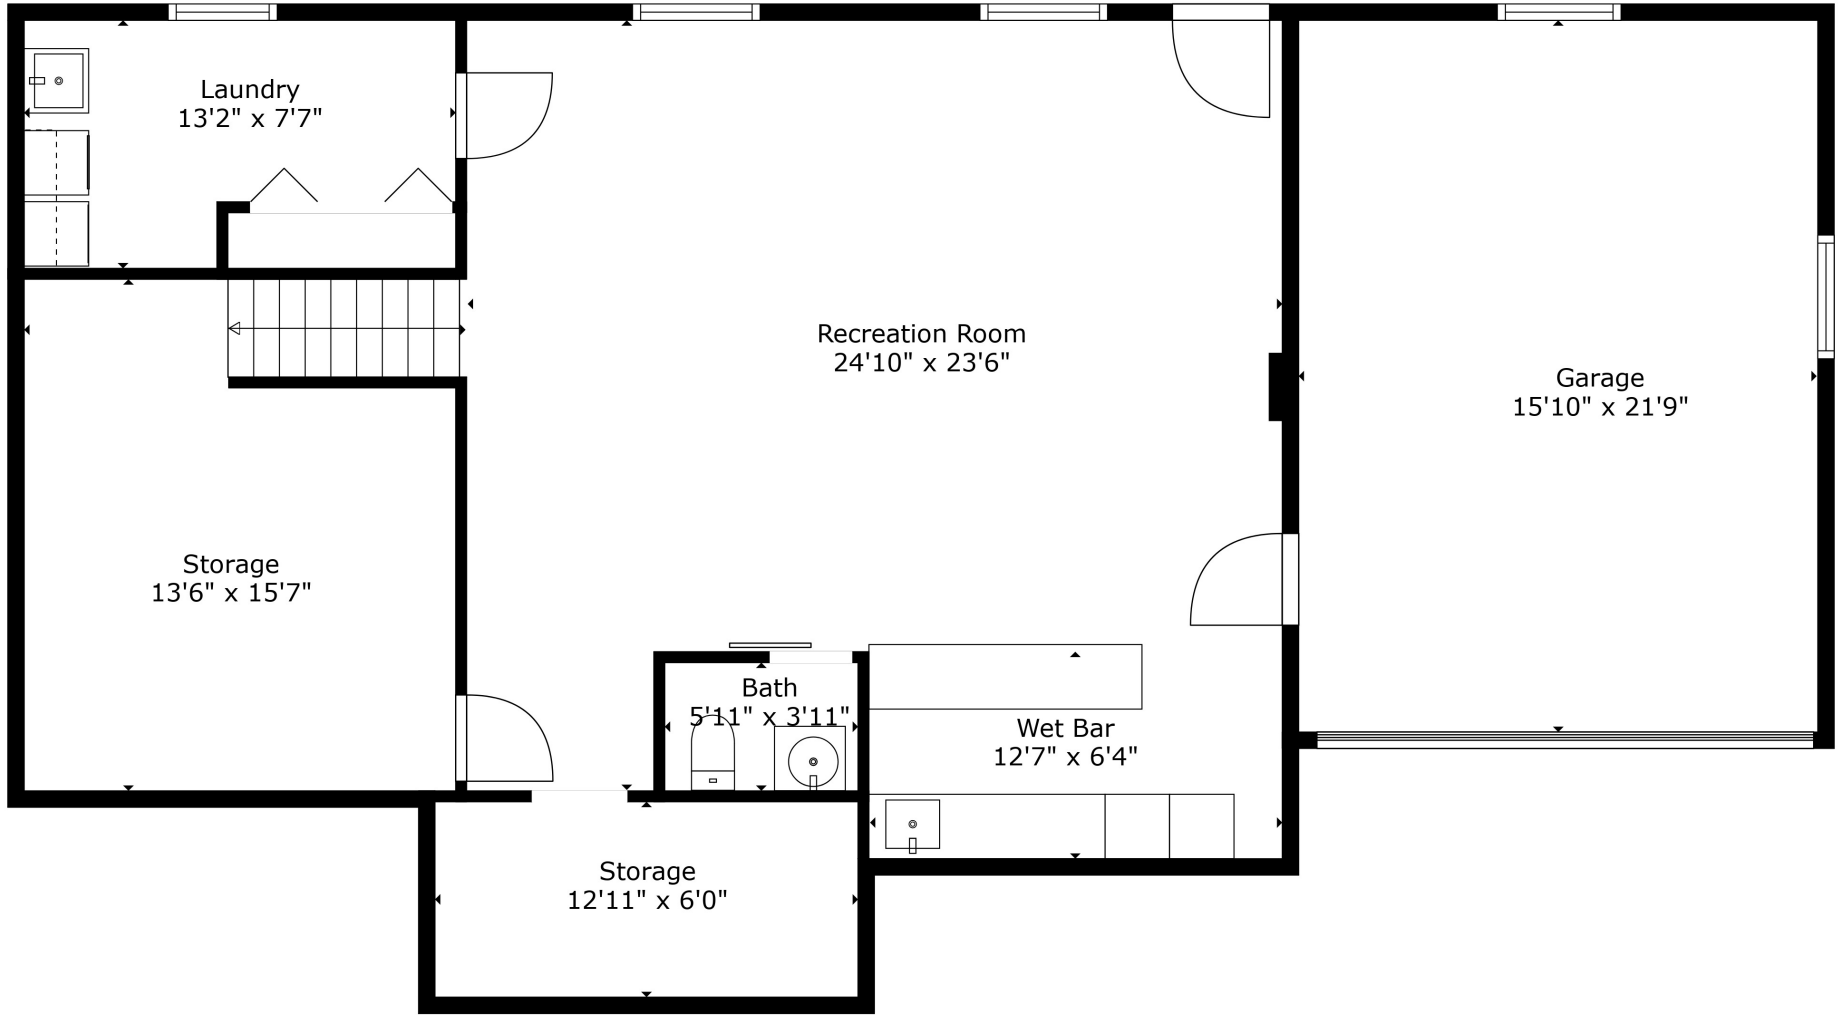

Floor 2

Floor 1

TOTAL: 1727 sq. ft
 FLOOR 1: 728 sq. ft, FLOOR 2: 999 sq. ft
 EXCLUDED AREAS: STORAGE: 284 sq. ft, GARAGE: 344 sq. ft, BALCONY: 366 sq. ft

Measurements Are Calculated By Cubicasa Technology. Deemed Highly Reliable But Not Guaranteed.

TOTAL: 1727 sq. ft
 FLOOR 1: 728 sq. ft, FLOOR 2: 999 sq. ft
 EXCLUDED AREAS: STORAGE: 284 sq. ft, GARAGE: 344 sq. ft, BALCONY: 366 sq. ft

Measurements Are Calculated By Cubicasa Technology. Deemed Highly Reliable But Not Guaranteed.