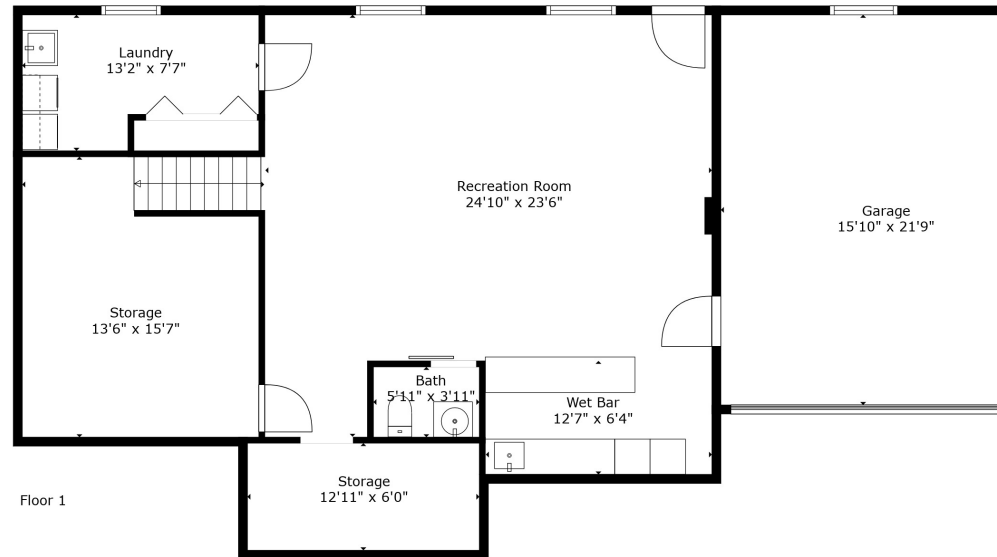

Floor 2

Floor 1

TOTAL: 1727 sq. ft
 FLOOR 1: 728 sq. ft, FLOOR 2: 999 sq. ft
 EXCLUDED AREAS: STORAGE: 284 sq. ft, GARAGE: 344 sq. ft, BALCONY: 366 sq. ft

Measurements Are Calculated By Cubicasa Technology. Deemed Highly Reliable But Not Guaranteed.

TOTAL: 1727 sq. ft
 FLOOR 1: 728 sq. ft, FLOOR 2: 999 sq. ft
 EXCLUDED AREAS: STORAGE: 284 sq. ft, GARAGE: 344 sq. ft, BALCONY: 366 sq. ft

Measurements Are Calculated By Cubicasa Technology. Deemed Highly Reliable But Not Guaranteed.