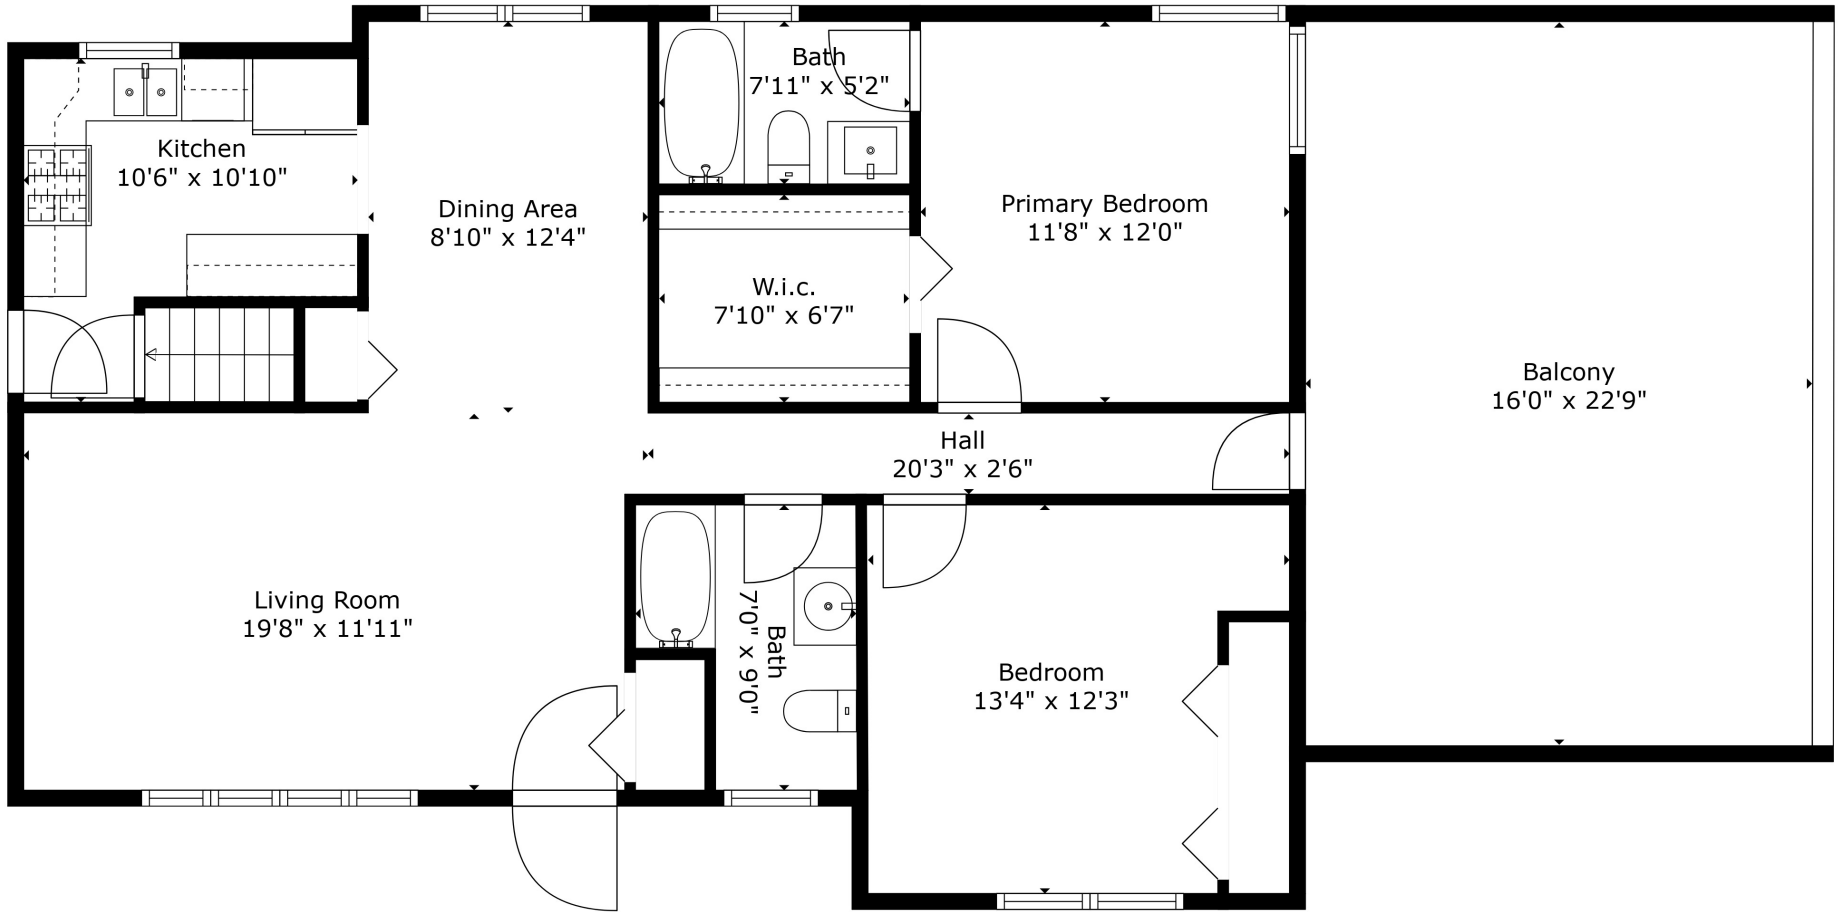

Floor 2

Floor 1

TOTAL: 1727 sq. ft
 FLOOR 1: 728 sq. ft, FLOOR 2: 999 sq. ft
 EXCLUDED AREAS: STORAGE: 284 sq. ft, GARAGE: 344 sq. ft, BALCONY: 366 sq. ft

Measurements Are Calculated By Cubicasa Technology. Deemed Highly Reliable But Not Guaranteed.

TOTAL: 1727 sq. ft
 FLOOR 1: 728 sq. ft, FLOOR 2: 999 sq. ft
 EXCLUDED AREAS: STORAGE: 284 sq. ft, GARAGE: 344 sq. ft, BALCONY: 366 sq. ft

Measurements Are Calculated By Cubicasa Technology. Deemed Highly Reliable But Not Guaranteed.