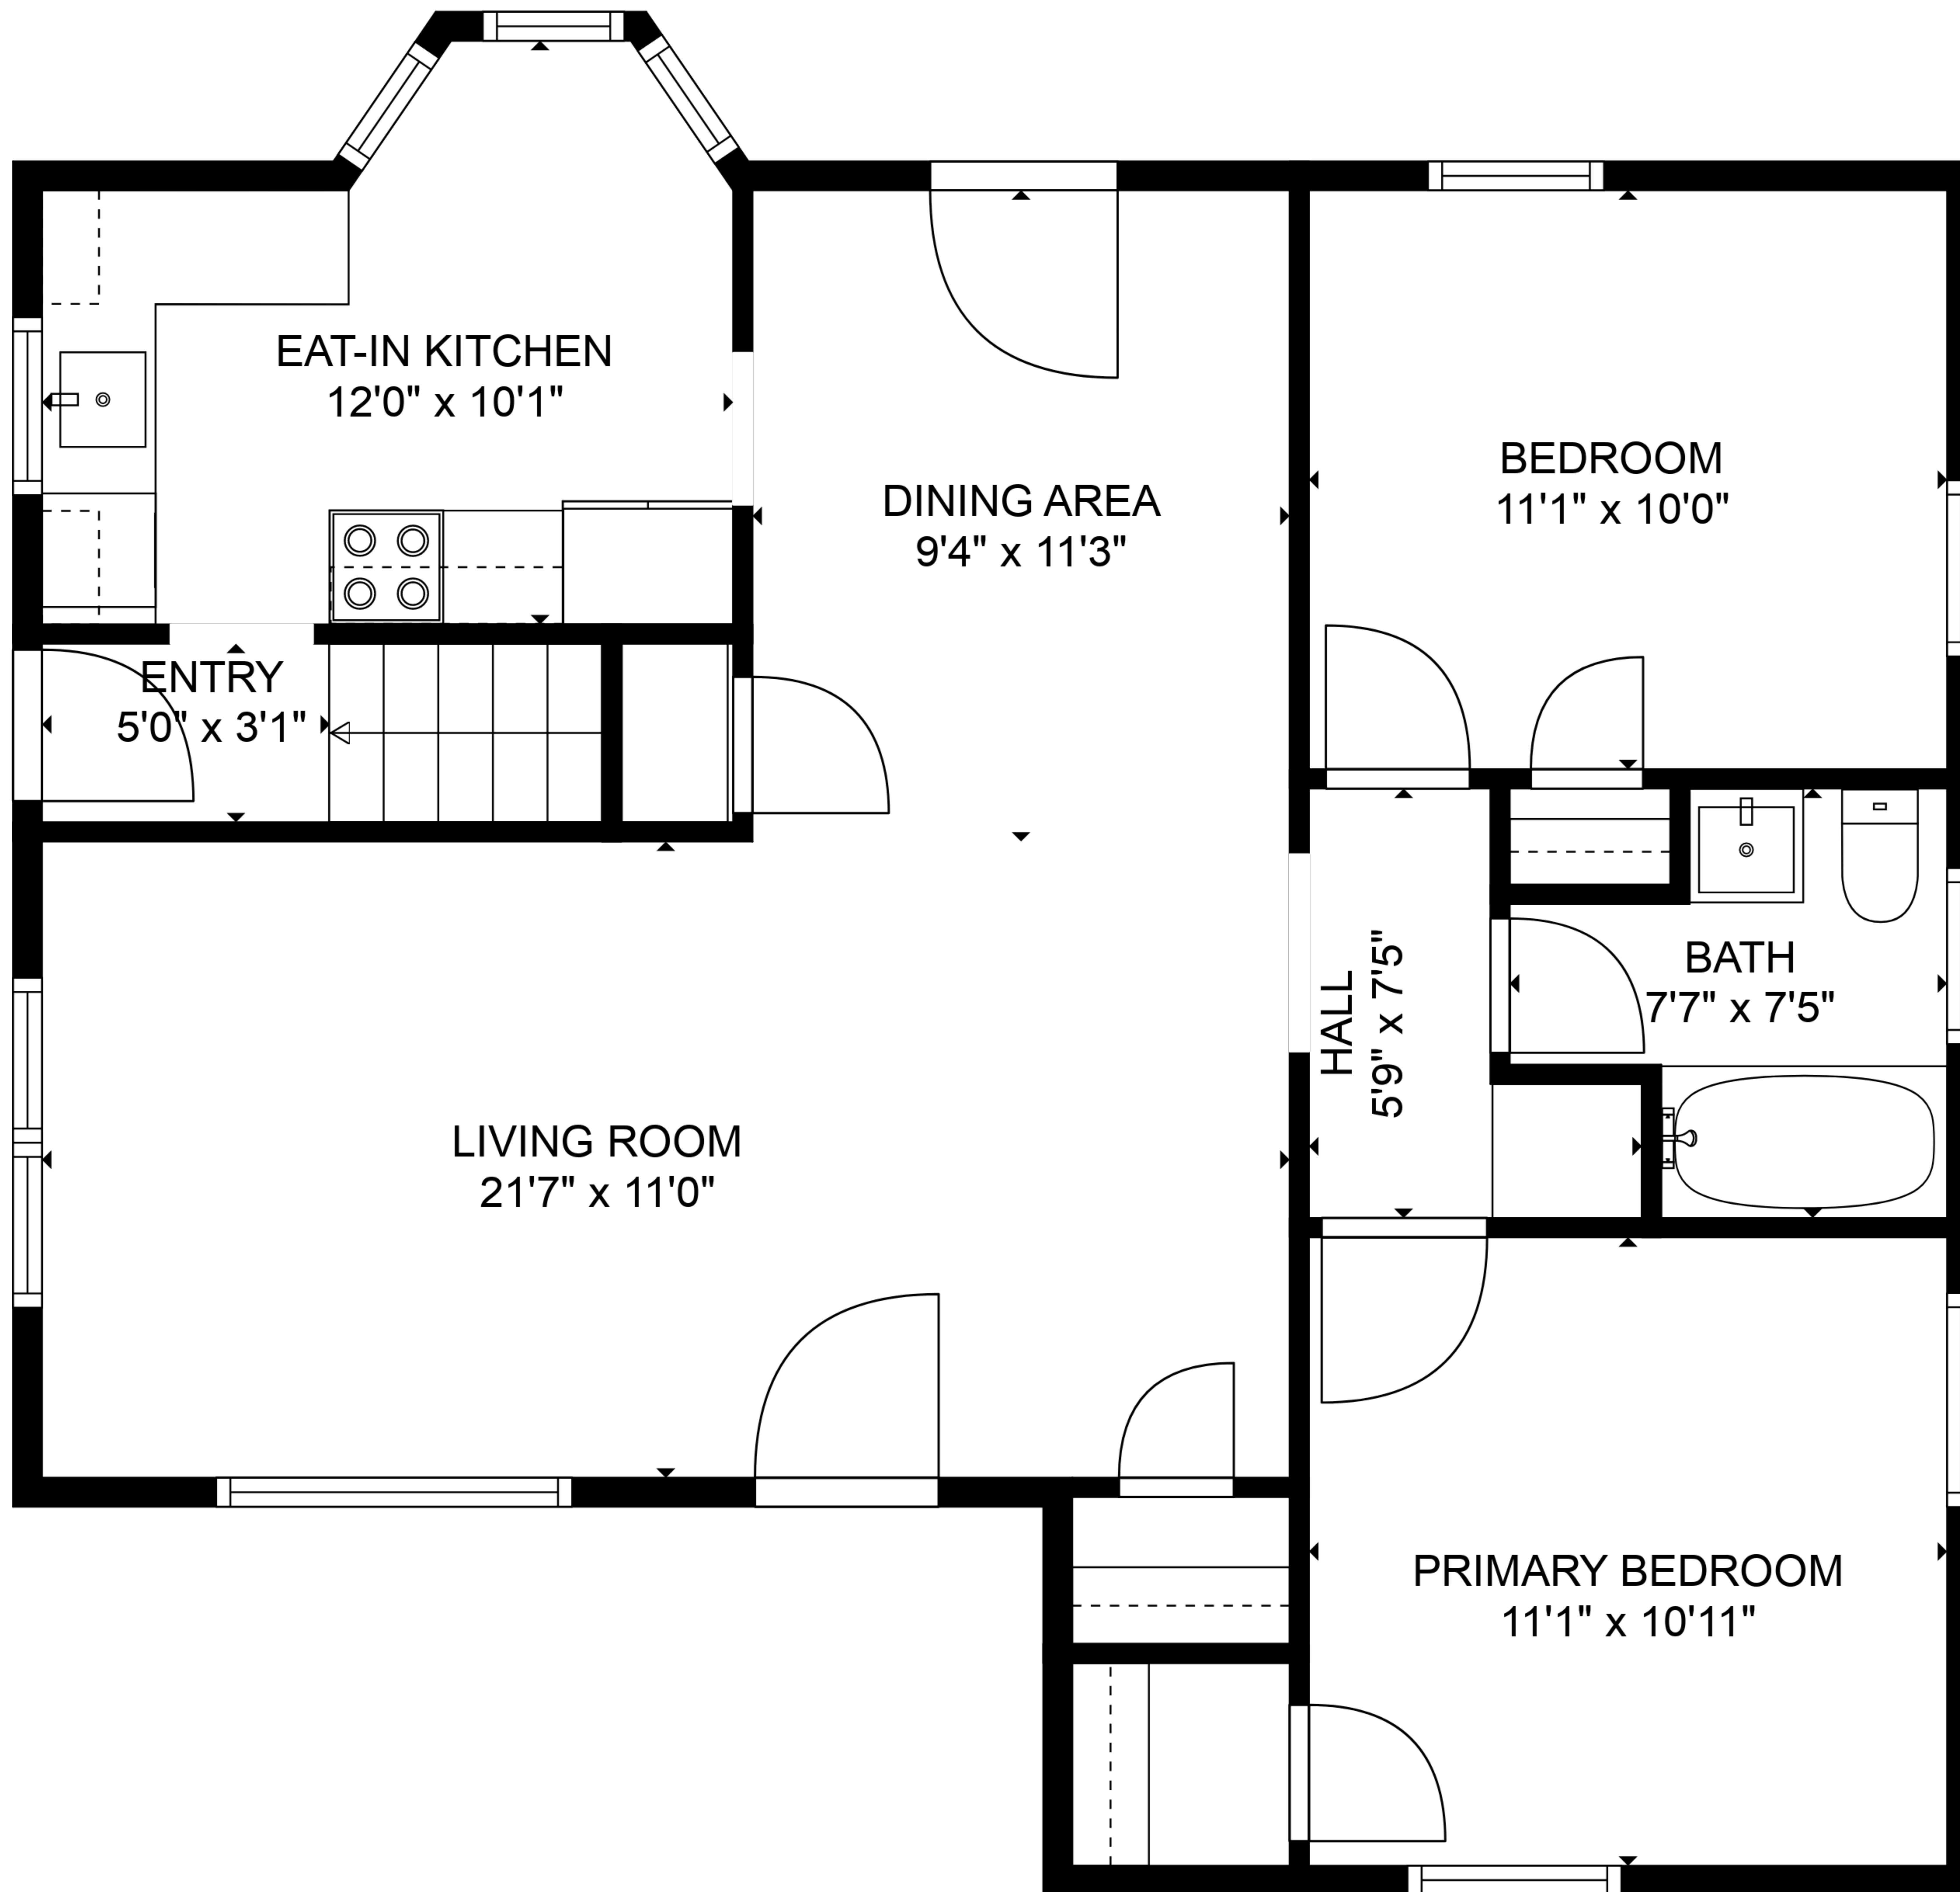

TOTAL: 1683 sq. ft
BELOW GROUND: 831 sq. ft, FLOOR 2: 852 sq. ft
EXCLUDED AREAS: STORAGE: 108 sq. ft

SIZES AND DIMENSIONS ARE APPROXIMATE, ACTUAL MAY VARY.

TOTAL: 1683 sq. ft

BELOW GROUND: 831 sq. ft, FLOOR 2: 852 sq. ft

EXCLUDED AREAS: STORAGE: 108 sq. ft

SIZES AND DIMENSIONS ARE APPROXIMATE, ACTUAL MAY VARY.

FLOOR 1

FLOOR 2

TOTAL: 1683 sq. ft
 BELOW GROUND: 831 sq. ft, FLOOR 2: 852 sq. ft
 EXCLUDED AREAS: STORAGE: 108 sq. ft

SIZES AND DIMENSIONS ARE APPROXIMATE, ACTUAL MAY VARY.