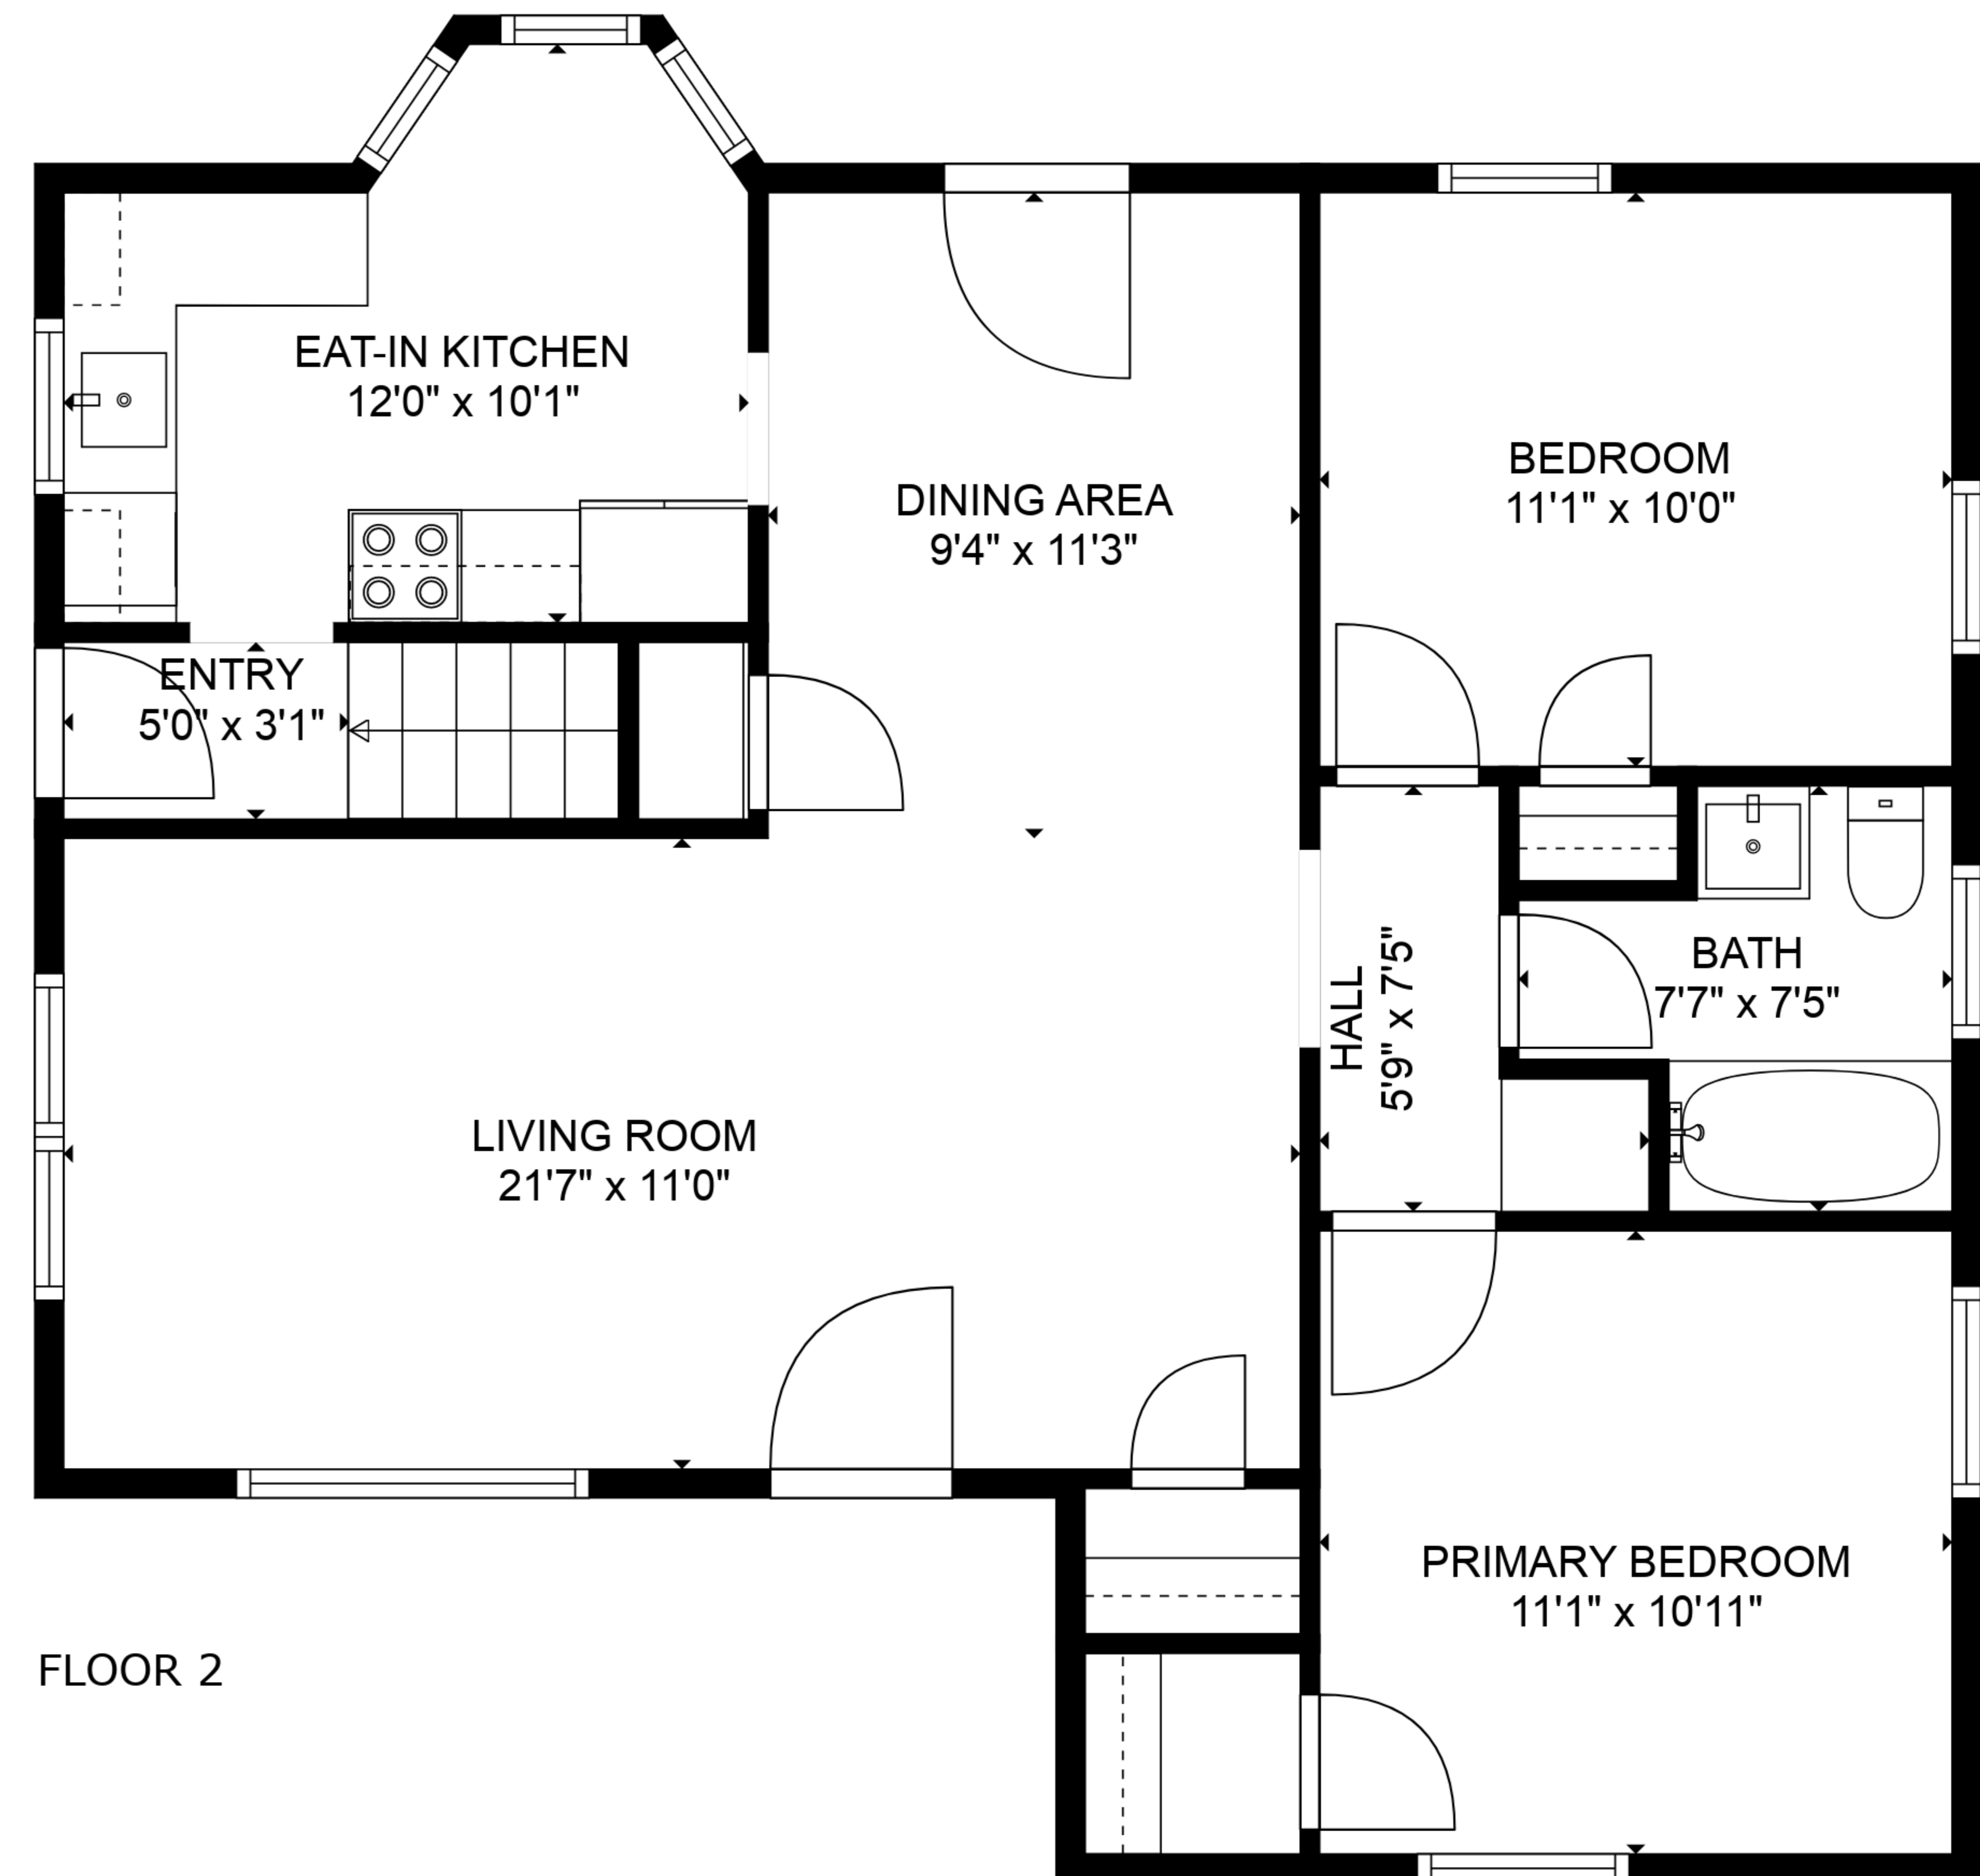

TOTAL: 1683 sq. ft
BELOW GROUND: 831 sq. ft, FLOOR 2: 852 sq. ft
EXCLUDED AREAS: STORAGE: 108 sq. ft

SIZES AND DIMENSIONS ARE APPROXIMATE, ACTUAL MAY VARY.

TOTAL: 1683 sq. ft

BELOW GROUND: 831 sq. ft, FLOOR 2: 852 sq. ft

EXCLUDED AREAS: STORAGE: 108 sq. ft

SIZES AND DIMENSIONS ARE APPROXIMATE, ACTUAL MAY VARY.

FLOOR 1

FLOOR 2

TOTAL: 1683 sq. ft
 BELOW GROUND: 831 sq. ft, FLOOR 2: 852 sq. ft
 EXCLUDED AREAS: STORAGE: 108 sq. ft

SIZES AND DIMENSIONS ARE APPROXIMATE, ACTUAL MAY VARY.