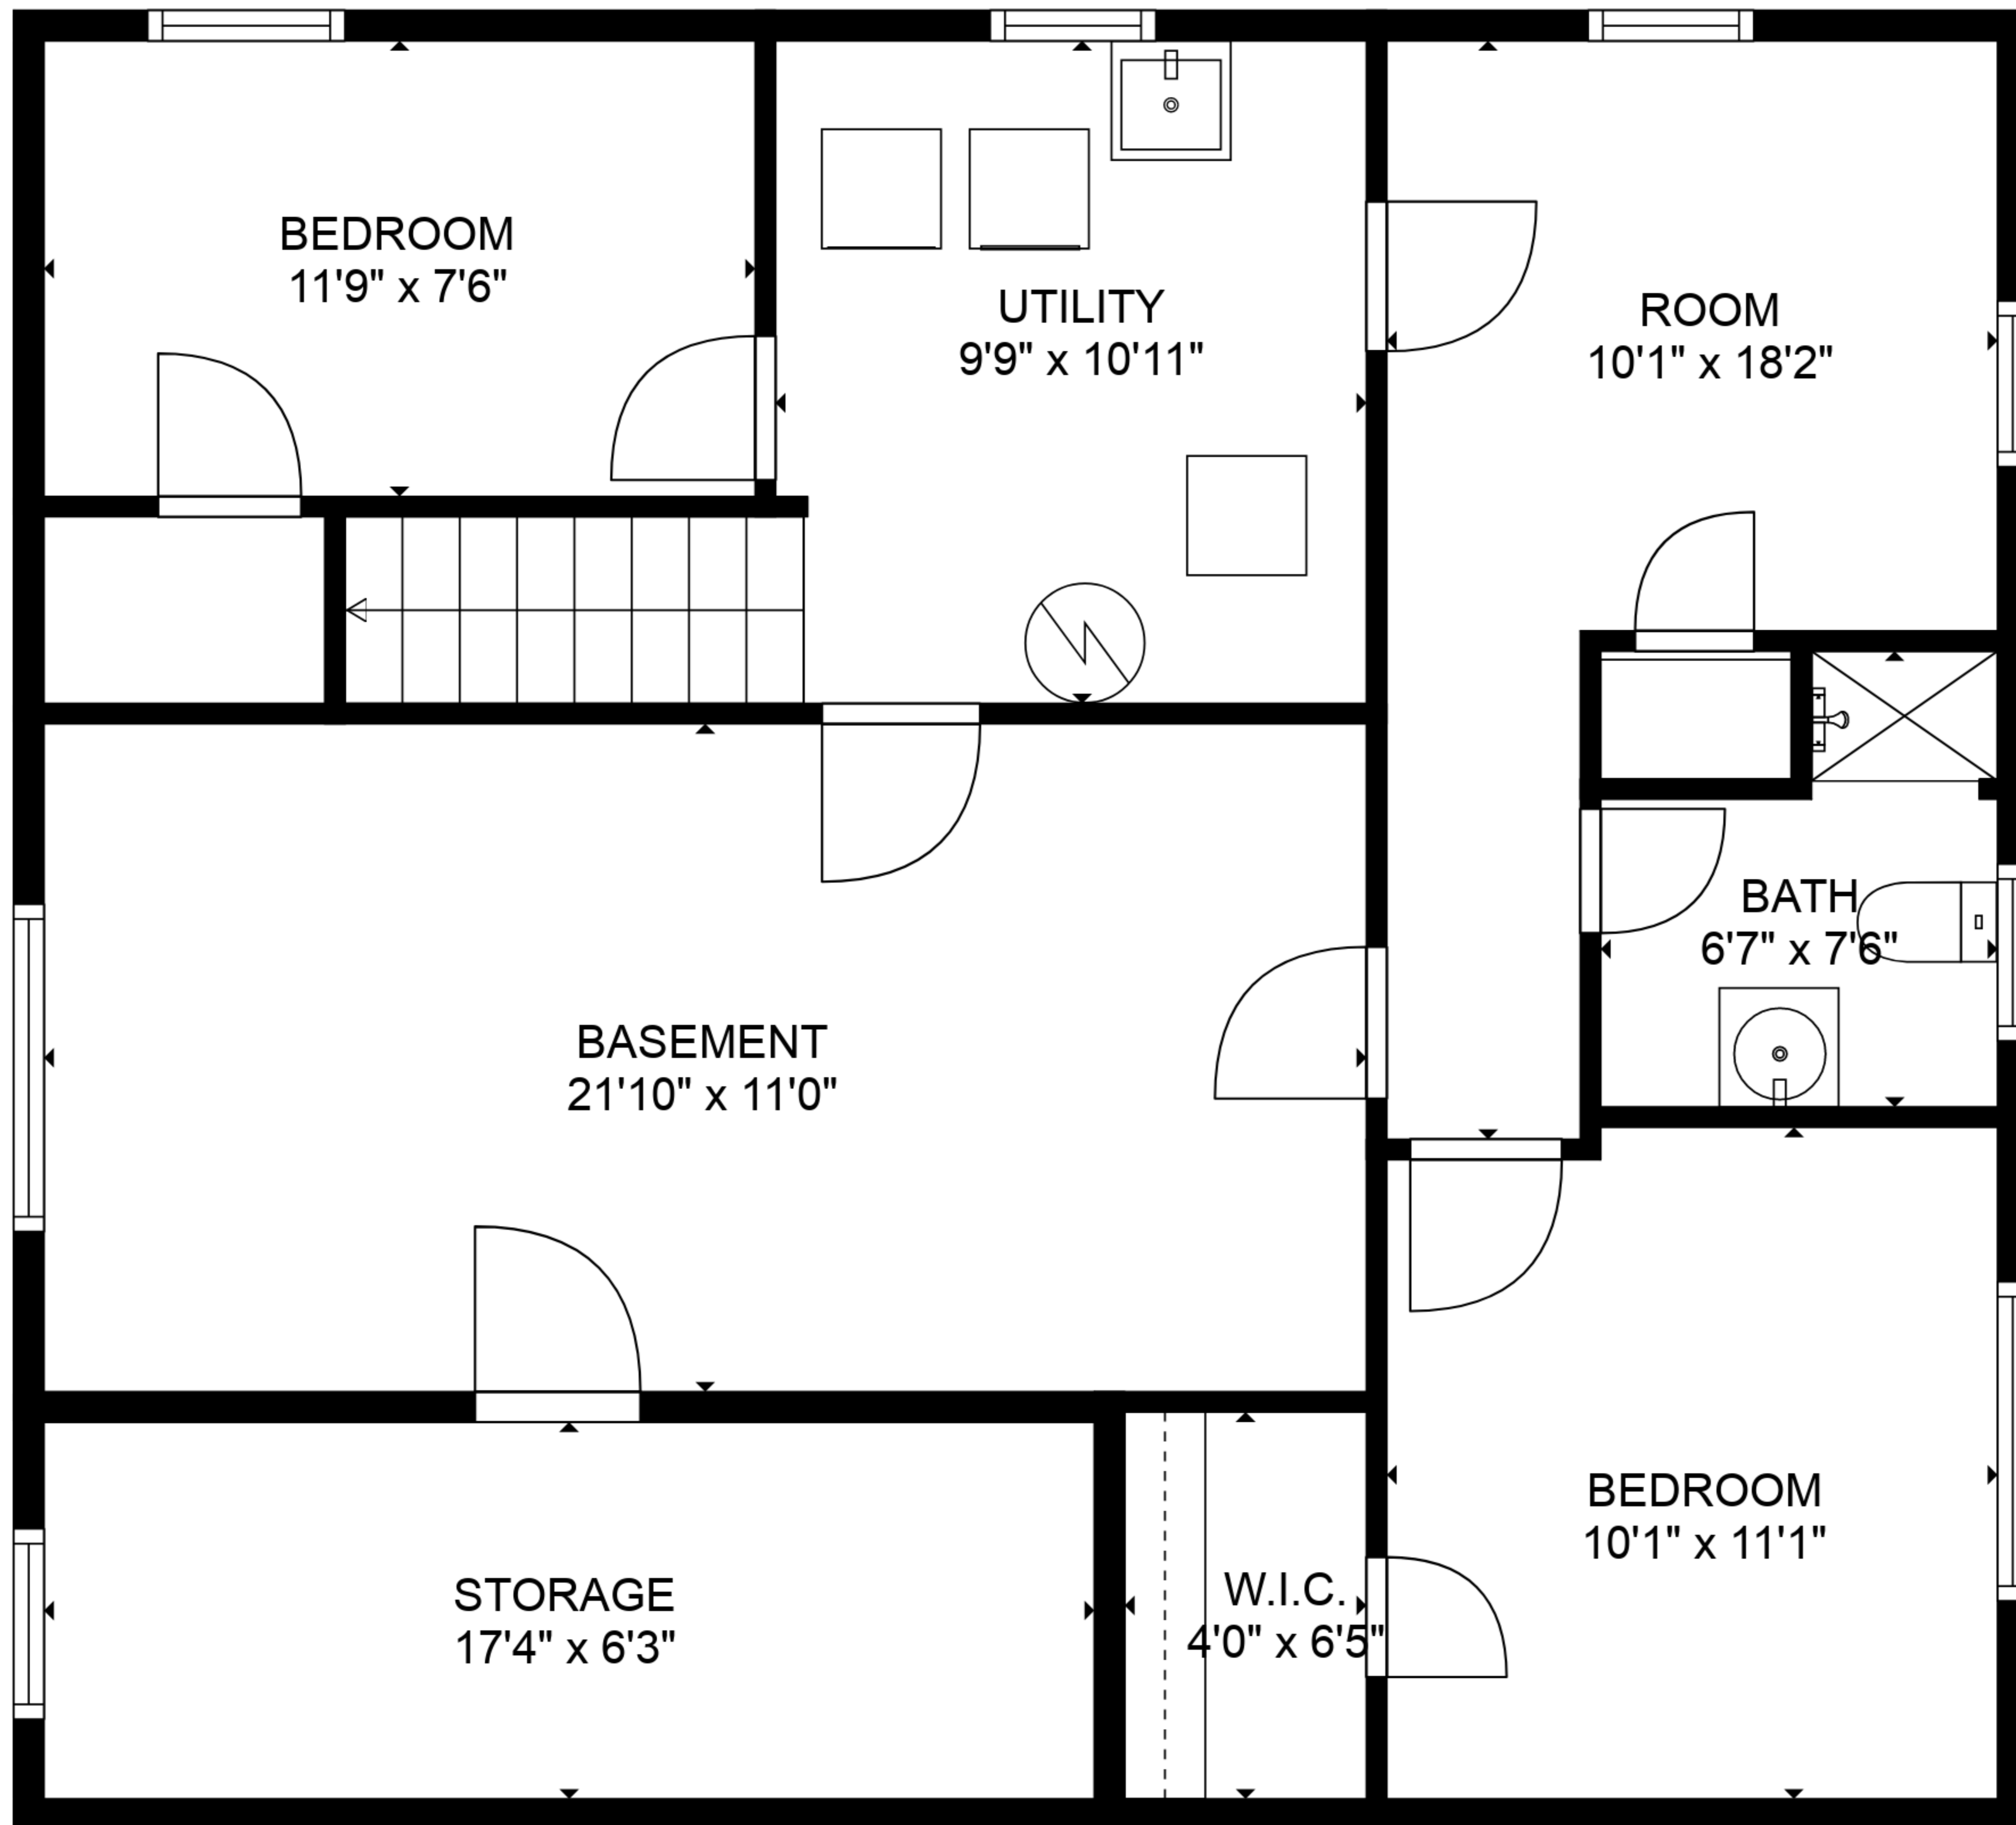

TOTAL: 1683 sq. ft
BELOW GROUND: 831 sq. ft, FLOOR 2: 852 sq. ft
EXCLUDED AREAS: STORAGE: 108 sq. ft

SIZES AND DIMENSIONS ARE APPROXIMATE, ACTUAL MAY VARY.

TOTAL: 1683 sq. ft

BELOW GROUND: 831 sq. ft, FLOOR 2: 852 sq. ft

EXCLUDED AREAS: STORAGE: 108 sq. ft

SIZES AND DIMENSIONS ARE APPROXIMATE, ACTUAL MAY VARY.

FLOOR 1

FLOOR 2

TOTAL: 1683 sq. ft
 BELOW GROUND: 831 sq. ft, FLOOR 2: 852 sq. ft
 EXCLUDED AREAS: STORAGE: 108 sq. ft

SIZES AND DIMENSIONS ARE APPROXIMATE, ACTUAL MAY VARY.