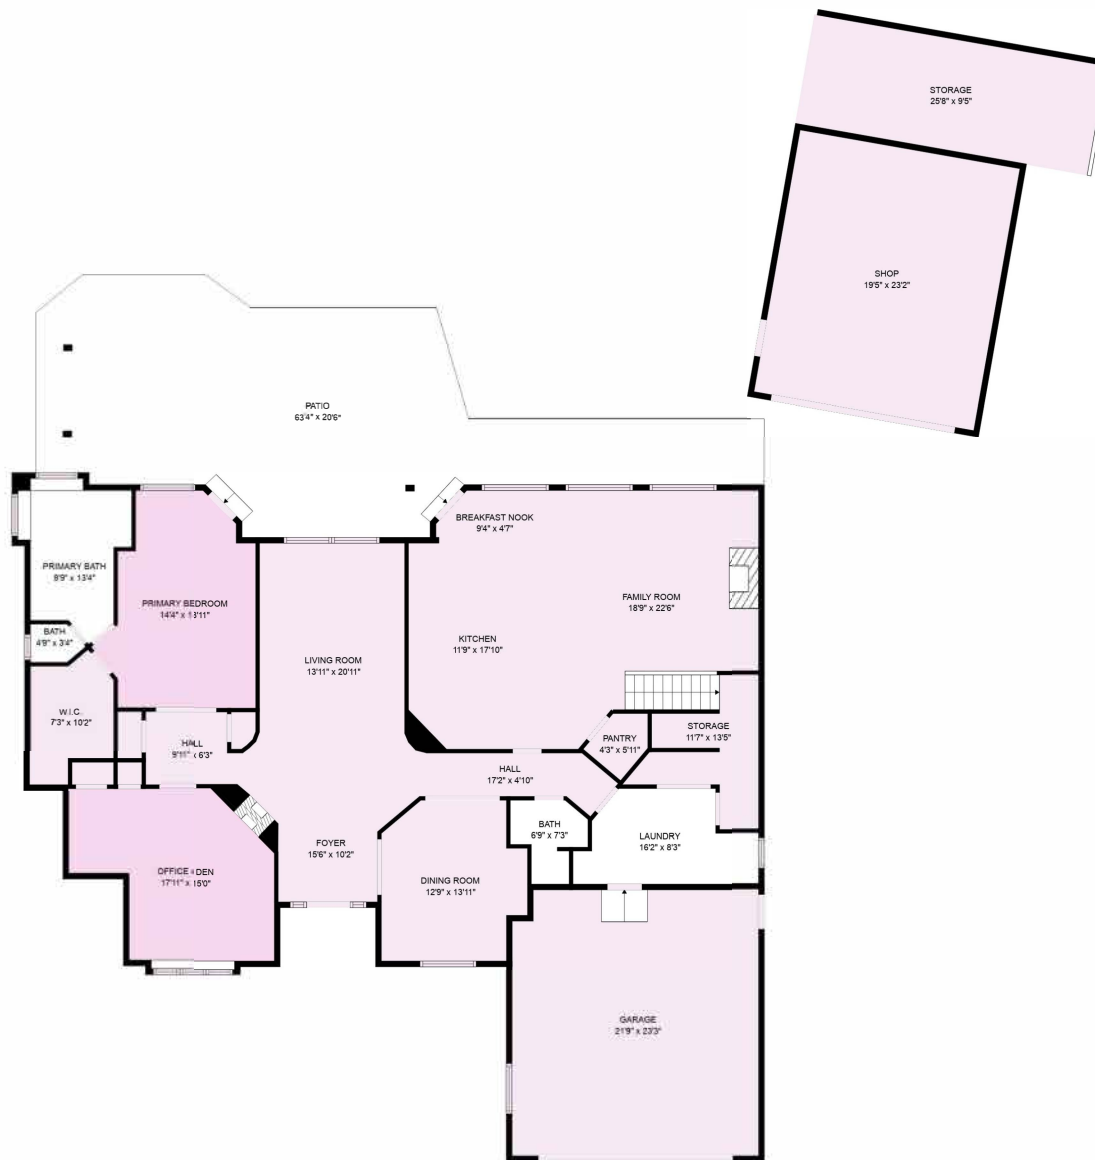

Estimated areas

FLOOR 1: 2359 sq. ft

FLOOR 2: 1041 sq. ft

TOTAL: 3400 sq. ft

Sizes and dimensions are approximate. Actual may vary. E&O Insured.

Estimated areas
FLOOR 1: 2359 sq. ft
FLOOR 2: 1041 sq. ft
TOTAL: 3400 sq. ft

Sizes and dimensions are approximate. Actual may vary. E&O insured.

Estimated areas
 FLOOR 1: 2359 sq. ft
 FLOOR 2: 1041 sq. ft
 TOTAL: 3400 sq. ft

Sizes and dimensions are approximate. Actual may vary. E&O insured.