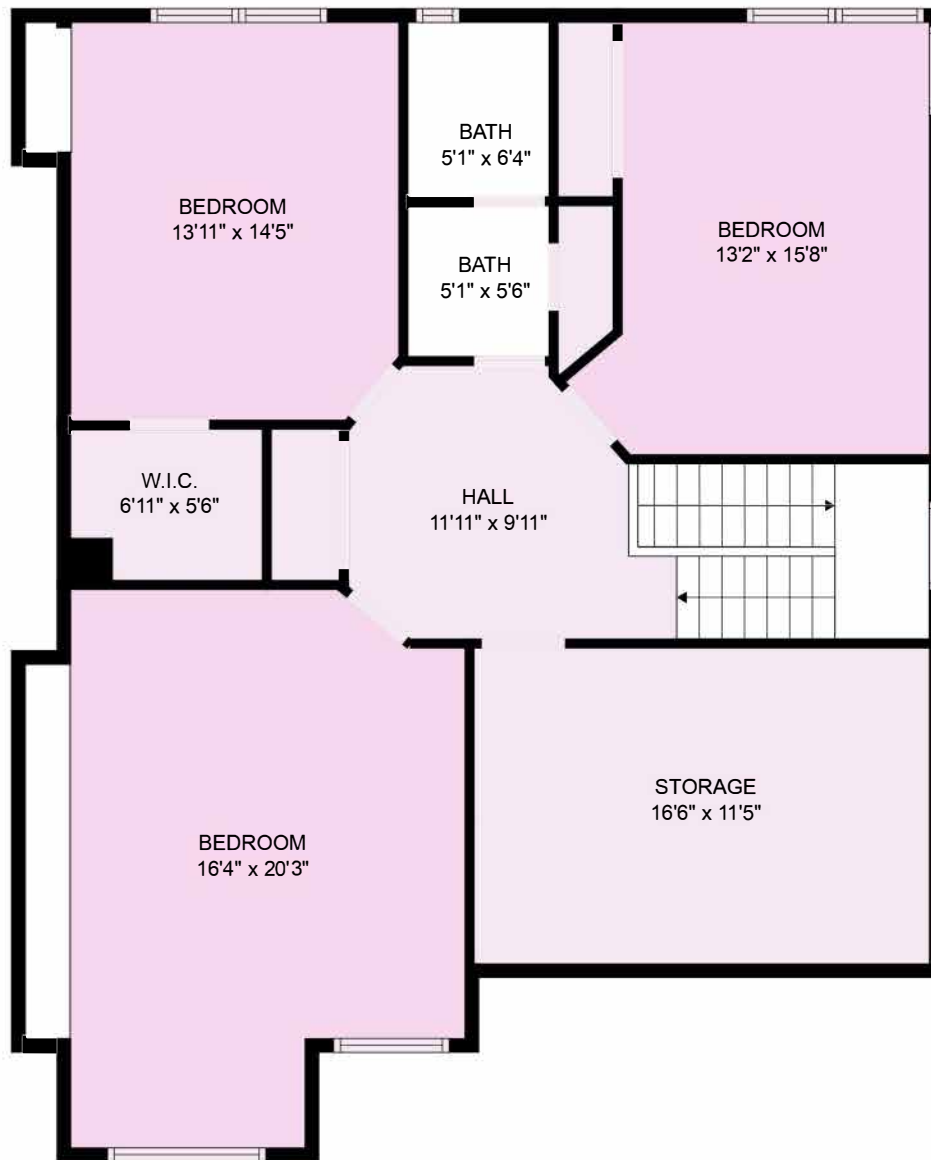

Estimated areas

FLOOR 1: 2359 sq. ft

FLOOR 2: 1041 sq. ft

TOTAL: 3400 sq. ft

Sizes and dimensions are approximate. Actual may vary. E&O Insured.

Estimated areas
FLOOR 1: 2359 sq. ft
FLOOR 2: 1041 sq. ft
TOTAL: 3400 sq. ft

Sizes and dimensions are approximate. Actual may vary. E&O insured.

Estimated areas
 FLOOR 1: 2359 sq. ft
 FLOOR 2: 1041 sq. ft
 TOTAL: 3400 sq. ft

Sizes and dimensions are approximate. Actual may vary. E&O insured.