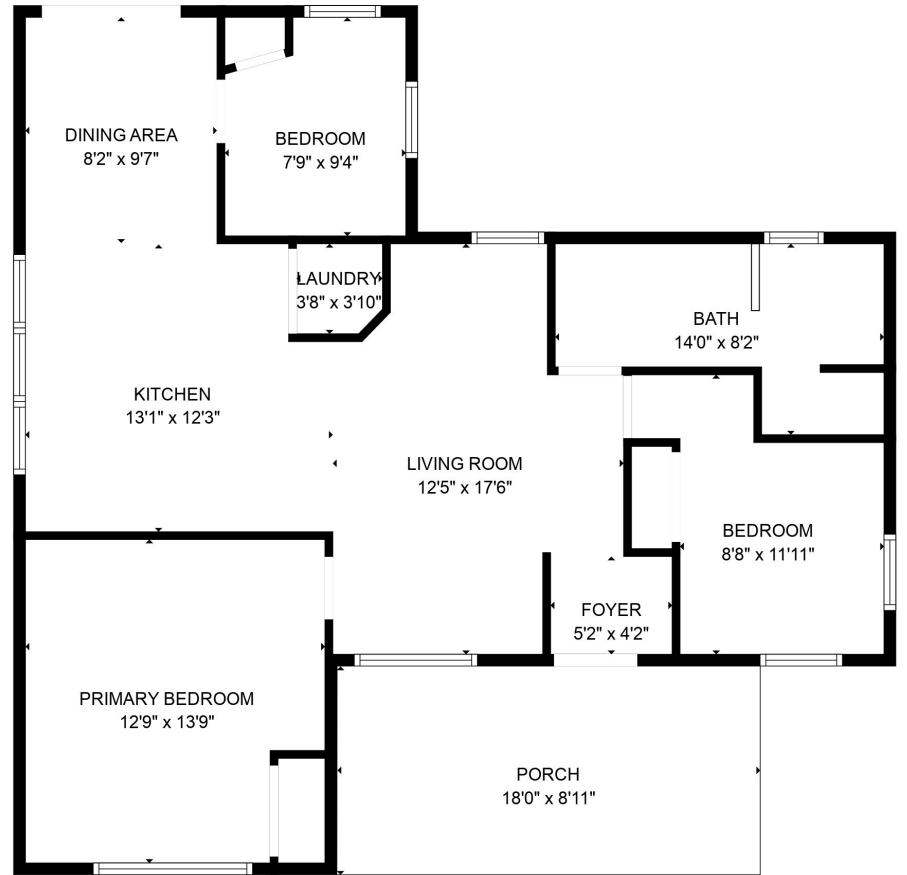

STORAGE
39'0" x 17'6"

17 1/2 Park Place
Bronxville, New York 10708
(914) 486-5650
Info@TheTaralloTeam.com
www.TheTaralloTeam.com

STORAGE

GARAGE

MAIN FLOOR

17 1/2 Park Place
Bronxville, New York 10708
(914) 486-5650
Info@TheTaralloTeam.com
www.TheTaralloTeam.com