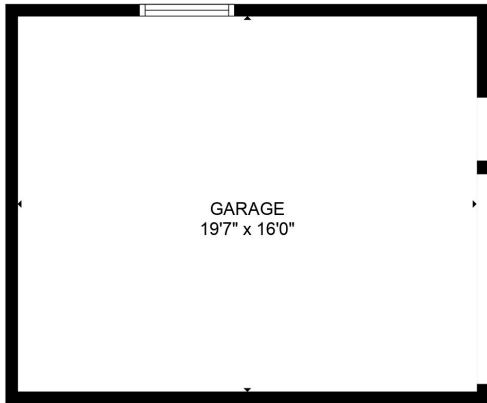

17 1/2 Park Place
Bronxville, New York 10708
(914) 486-5650
Info@TheTaralloTeam.com
www.TheTaralloTeam.com

GARAGE
19'7" x 16'0"

17 1/2 Park Place
Bronxville, New York 10708
(914) 486-5650
Info@TheTaralloTeam.com
www.TheTaralloTeam.com

STORAGE
39'0" x 17'6"

17 1/2 Park Place
Bronxville, New York 10708
(914) 486-5650
Info@TheTaralloTeam.com
www.TheTaralloTeam.com

STORAGE

GARAGE

MAIN FLOOR

17 1/2 Park Place
Bronxville, New York 10708
(914) 486-5650
Info@TheTaralloTeam.com
www.TheTaralloTeam.com