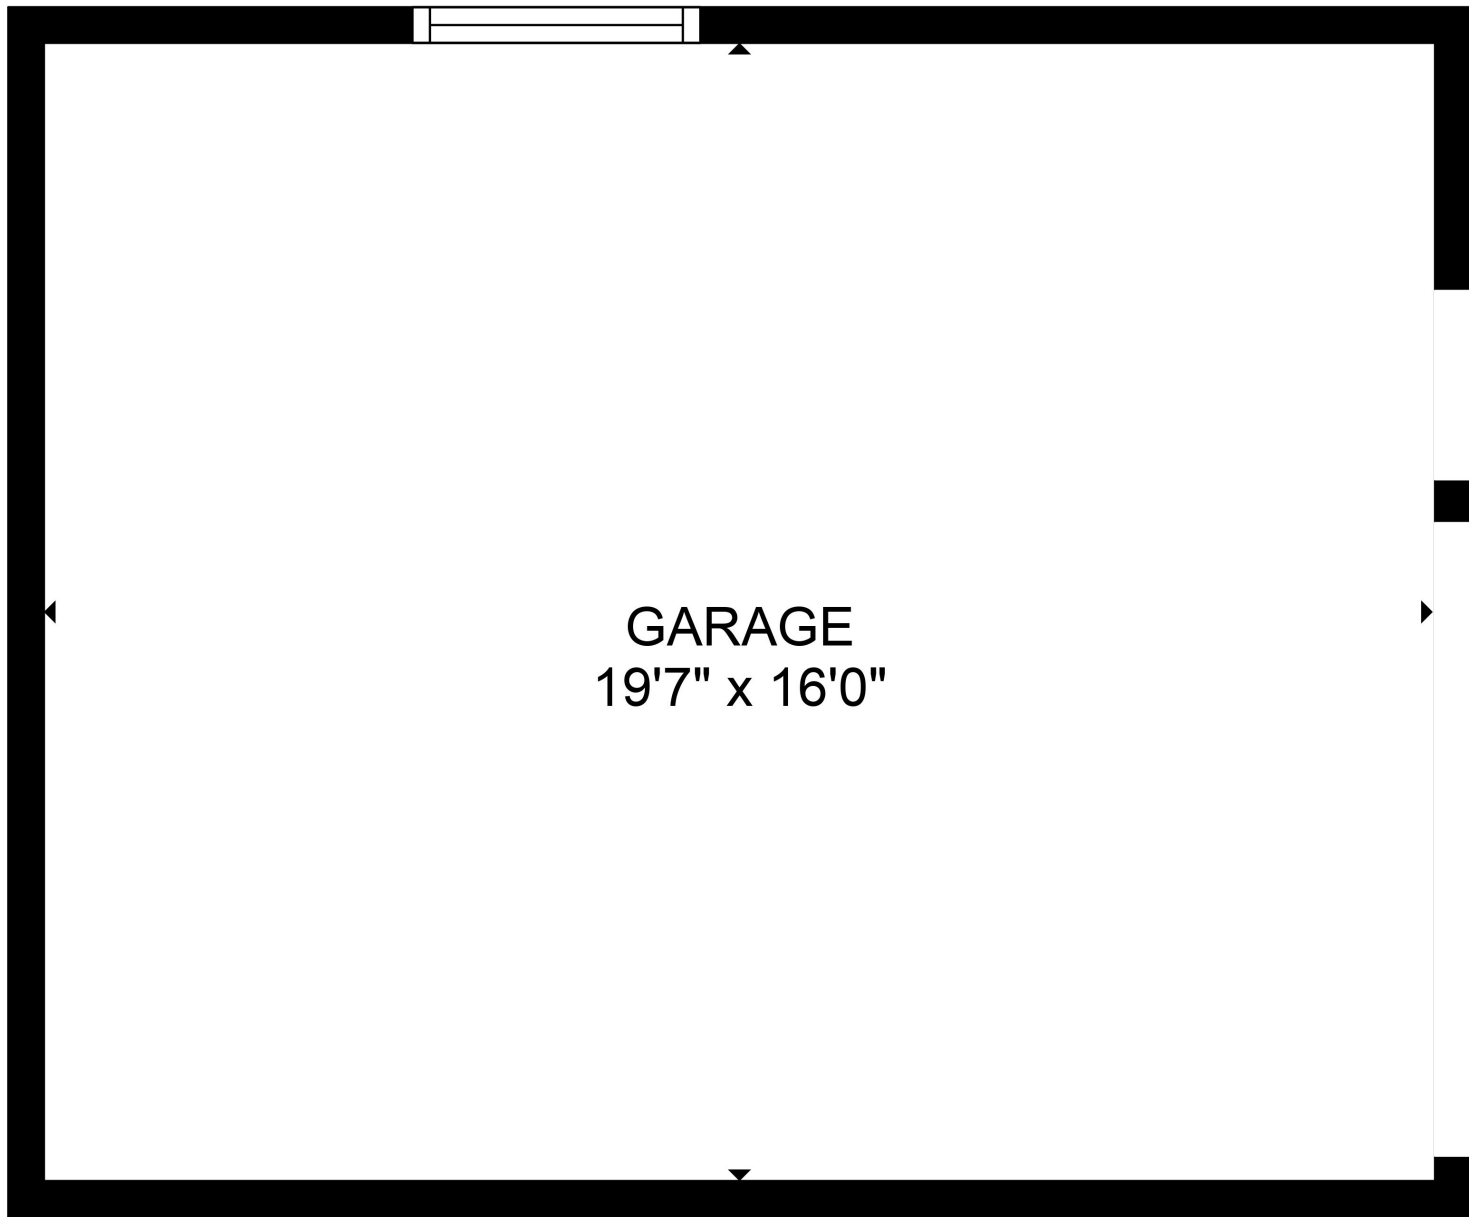

17 1/2 Park Place
Bronxville, New York 10708
(914) 486-5650
Info@TheTaralloTeam.com
www.TheTaralloTeam.com

GARAGE
19'7" x 16'0"

17 1/2 Park Place
Bronxville, New York 10708
(914) 486-5650
Info@TheTaralloTeam.com
www.TheTaralloTeam.com

STORAGE
39'0" x 17'6"

17 1/2 Park Place
Bronxville, New York 10708
(914) 486-5650
Info@TheTaralloTeam.com
www.TheTaralloTeam.com

STORAGE

GARAGE

MAIN FLOOR

17 1/2 Park Place
Bronxville, New York 10708
(914) 486-5650
Info@TheTaralloTeam.com
www.TheTaralloTeam.com