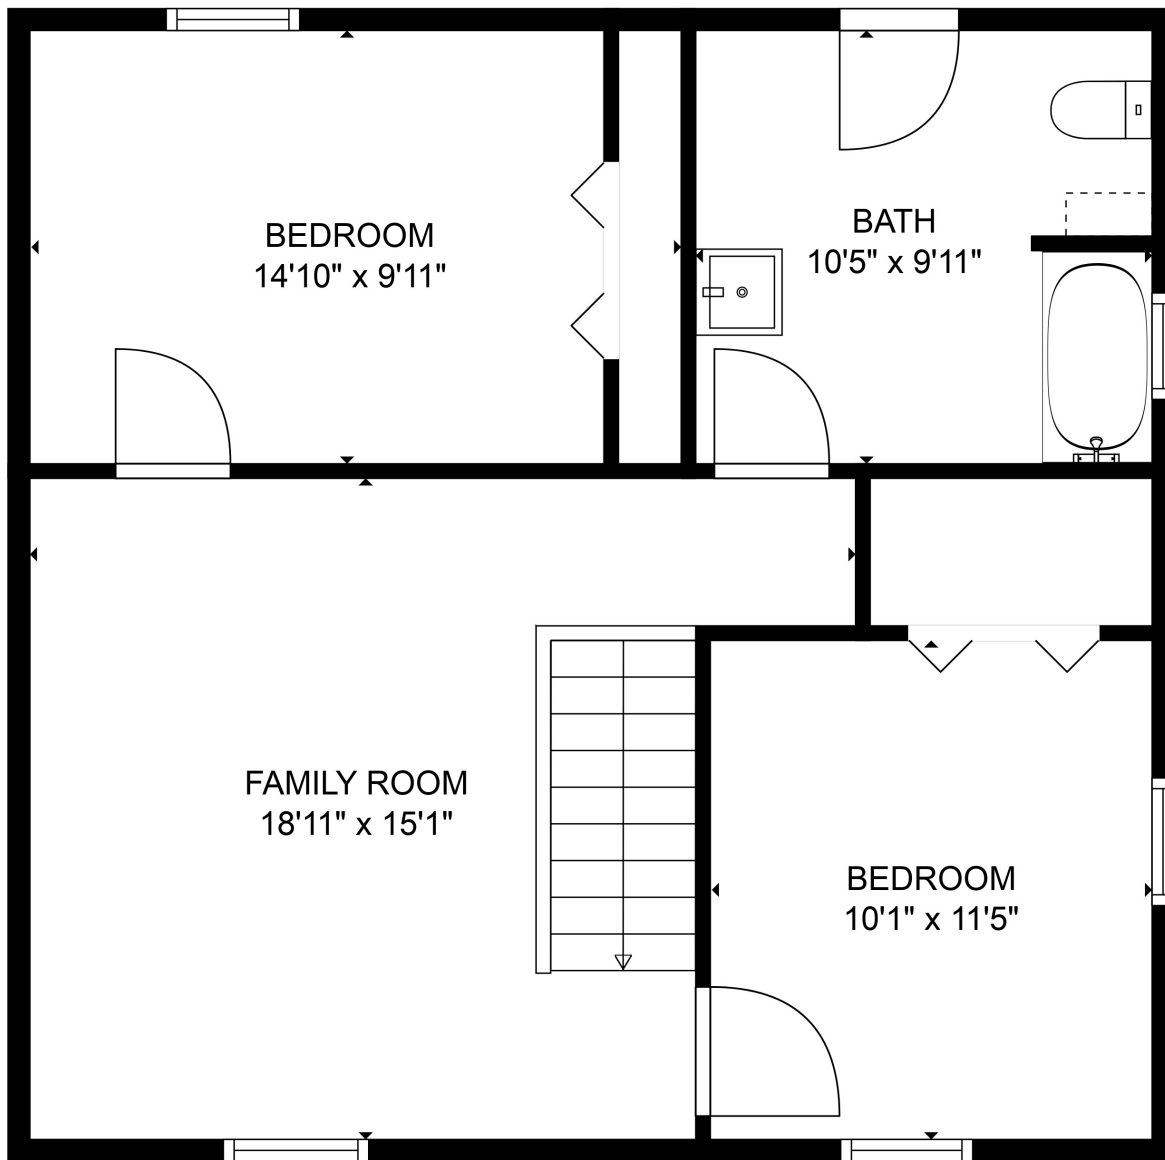

FLOOR 1

FLOOR 2

GROSS INTERNAL AREA
 FLOOR 1: 823 sq. ft, FLOOR 2: 651 sq. ft
 TOTAL: 1474 sq. ft

MEASUREMENTS ARE CALCULATED BY CUBICASA TECHNOLOGY. DEEMED HIGHLY RELIABLE BUT NOT GUARANTEED.

BEDROOM
14'10" x 9'11"

BATH
10'5" x 9'11"

FAMILY ROOM
18'11" x 15'1"

BEDROOM
10'1" x 11'5"

GROSS INTERNAL AREA
FLOOR 1: 823 sq. ft, FLOOR 2: 651 sq. ft
TOTAL: 1474 sq. ft

MEASUREMENTS ARE CALCULATED BY CUBICASA TECHNOLOGY. DEEMED HIGHLY RELIABLE BUT NOT GUARANTEED.

GROSS INTERNAL AREA
FLOOR 1: 823 sq. ft, FLOOR 2: 651 sq. ft
TOTAL: 1474 sq. ft

MEASUREMENTS ARE CALCULATED BY CUBICASA TECHNOLOGY. DEEMED HIGHLY RELIABLE BUT NOT GUARANTEED.