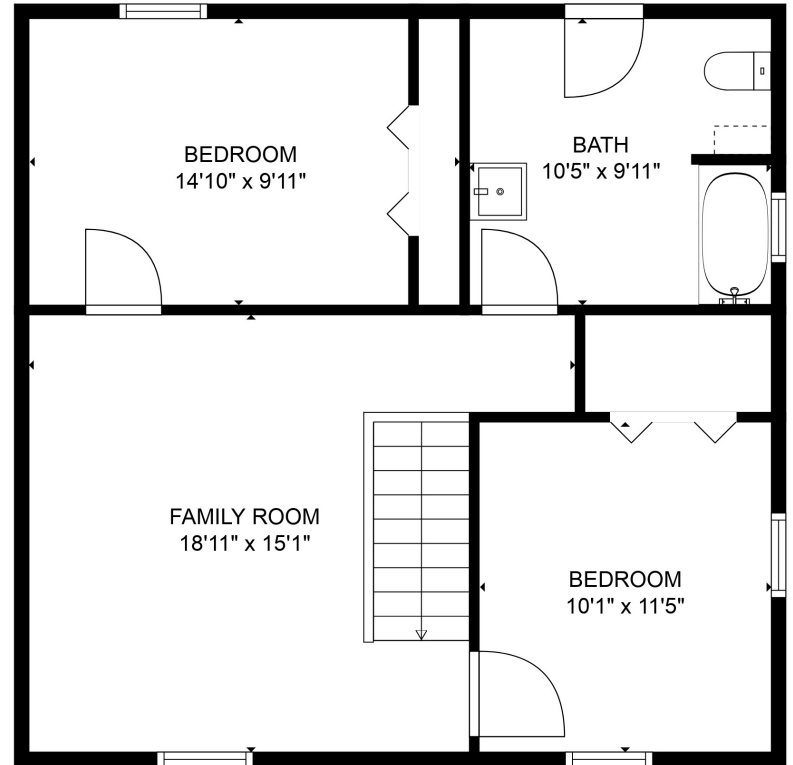

FLOOR 1

FLOOR 2

GROSS INTERNAL AREA
 FLOOR 1: 823 sq. ft, FLOOR 2: 651 sq. ft
 TOTAL: 1474 sq. ft

MEASUREMENTS ARE CALCULATED BY CUBICASA TECHNOLOGY. DEEMED HIGHLY RELIABLE BUT NOT GUARANTEED.

BEDROOM
14'10" x 9'11"

BATH
10'5" x 9'11"

FAMILY ROOM
18'11" x 15'1"

BEDROOM
10'1" x 11'5"

GROSS INTERNAL AREA
FLOOR 1: 823 sq. ft, FLOOR 2: 651 sq. ft
TOTAL: 1474 sq. ft

MEASUREMENTS ARE CALCULATED BY CUBICASA TECHNOLOGY. DEEMED HIGHLY RELIABLE BUT NOT GUARANTEED.

GROSS INTERNAL AREA
FLOOR 1: 823 sq. ft, FLOOR 2: 651 sq. ft
TOTAL: 1474 sq. ft

MEASUREMENTS ARE CALCULATED BY CUBICASA TECHNOLOGY. DEEMED HIGHLY RELIABLE BUT NOT GUARANTEED.