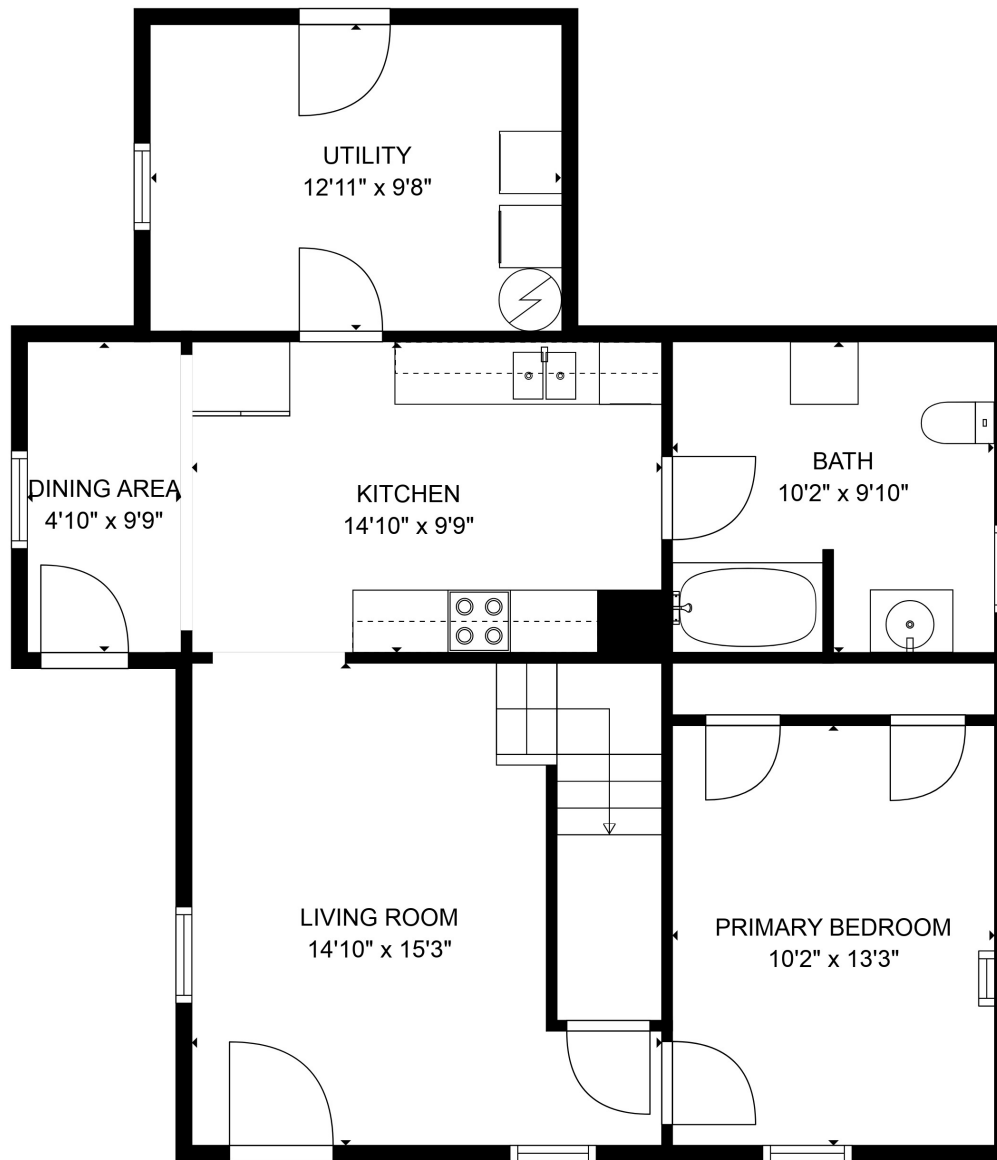

FLOOR 1

FLOOR 2

GROSS INTERNAL AREA
 FLOOR 1: 823 sq. ft, FLOOR 2: 651 sq. ft
 TOTAL: 1474 sq. ft

MEASUREMENTS ARE CALCULATED BY CUBICASA TECHNOLOGY. DEEMED HIGHLY RELIABLE BUT NOT GUARANTEED.

BEDROOM
14'10" x 9'11"

BATH
10'5" x 9'11"

FAMILY ROOM
18'11" x 15'1"

BEDROOM
10'1" x 11'5"

GROSS INTERNAL AREA
FLOOR 1: 823 sq. ft, FLOOR 2: 651 sq. ft
TOTAL: 1474 sq. ft

MEASUREMENTS ARE CALCULATED BY CUBICASA TECHNOLOGY. DEEMED HIGHLY RELIABLE BUT NOT GUARANTEED.

GROSS INTERNAL AREA
FLOOR 1: 823 sq. ft, FLOOR 2: 651 sq. ft
TOTAL: 1474 sq. ft

MEASUREMENTS ARE CALCULATED BY CUBICASA TECHNOLOGY. DEEMED HIGHLY RELIABLE BUT NOT GUARANTEED.