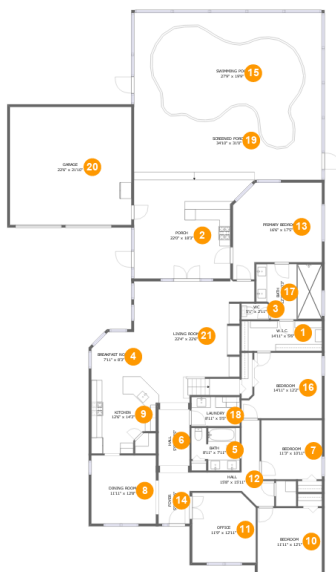

11911 Mandevilla Court, Waterchase, Keystone, Tampa, Hillsborough County, Florida, United States,

Room dimensions

Floor 1

Total sqft: 4042 Living area: 2446

#		Dimensions	sqft	Counted as living area
1	Cl	14'11" x 5'6"	83 sq. ft	Yes
2	Outdoor	22'0" x 18'3"	336 sq. ft	No
3	Bath	5'1" x 2'11"	15 sq. ft	Yes
4	Nook	7'11" x 8'3"	61 sq. ft	Yes
5	Bath	8'11" x 7'11"	63 sq. ft	Yes
6	Hall	5'9" x 10'5"	60 sq. ft	Yes
7	Bedroom	11'3" x 10'11"	123 sq. ft	Yes
8	Dining Room	11'11" x 12'8"	151 sq. ft	Yes
9	Kitchen	12'6" x 14'3"	152 sq. ft	Yes
10	Bedroom	11'11" x 12'1"	144 sq. ft	Yes
11	Office	11'9" x 12'11"	148 sq. ft	Yes