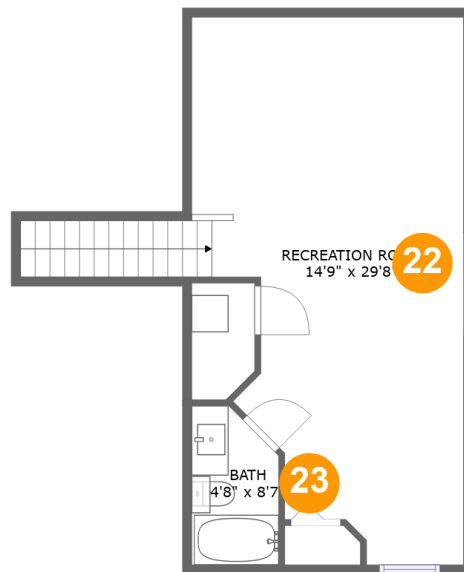

**11911 Mandevilla Court, Waterchase, Keystone,
Tampa, Hillsborough County, Florida, United States,**

Room dimensions

Floor 2

Total sqft: 520 Living area: 520

#		Dimensions	sqft	Counted as living area
22	Recreation Room	14'9" x 29'8"	390 sq. ft	Yes
23	Bath	4'8" x 8'7"	37 sq. ft	Yes