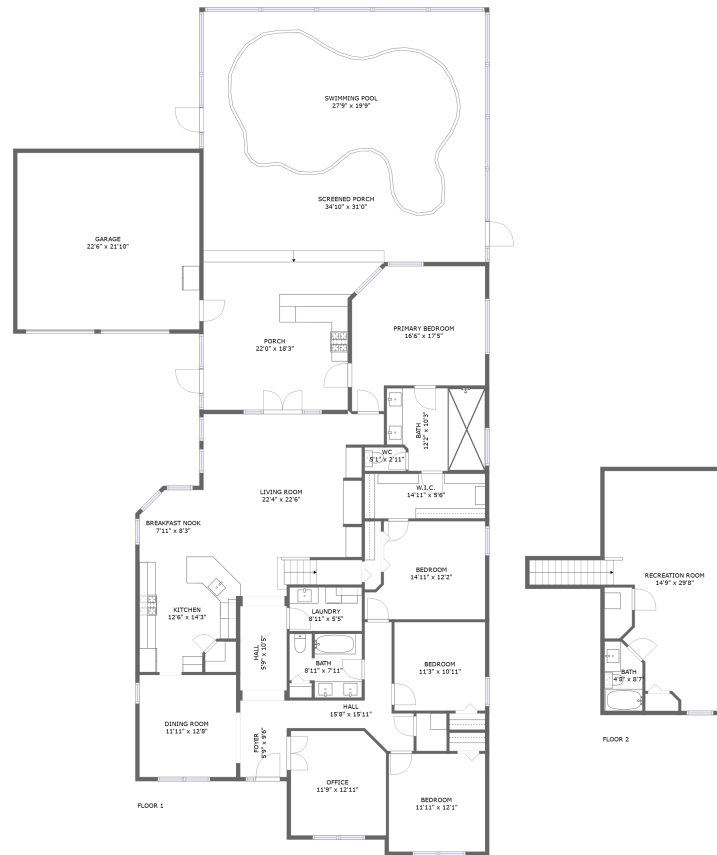

11911 Mandevilla Court, Waterchase, Keystone, Tampa, Hillsborough County, Florida, United States,

Property summary

1 Garages

4 Bedrooms

3 Bathrooms

0 Half baths

2 Floors

2,966 Gross living area sqft

4,562 Total sqft