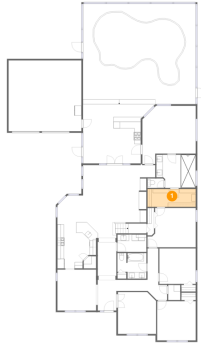

**11911 Mandevilla Court, Waterchase, Keystone,  
Tampa, Hillsborough County, Florida, United States,**

#		Dimensions	sqft	Counted as living area
12	Hall	15'8" x 15'11"	95 sq. ft	Yes
13	Bedroom	16'6" x 17'5"	247 sq. ft	Yes
14	Entry	5'9" x 9'6"	55 sq. ft	Yes
15	Swimming Pool	27'9" x 19'9"	395 sq. ft	No
16	Bedroom	14'11" x 12'2"	160 sq. ft	Yes
17	Bath	12'2" x 10'3"	116 sq. ft	Yes
18	Utility	8'11" x 5'5"	48 sq. ft	Yes
19	Outdoor	34'10" x 31'0"	1078 sq. ft	No
20	Garage	22'6" x 21'10"	491 sq. ft	No
21	Living Room	22'4" x 22'6"	417 sq. ft	Yes

## 1 Floor 1 - Cl

---

**Dimensions:** 14'11" x 5'6"  
**Area:** 83 sq. ft  
**Counted as living area:** Yes

**Heated:** Yes  
**Finished:** Yes  
**Enclosed:** Yes  
**Contiguous:** Yes  
**Permitted:** Yes  
**Wet space:** No  
**Addition:** No  
**Conversion:** No