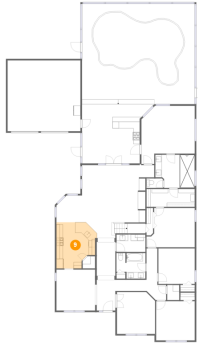

11911 Mandevilla Court, Waterchase, Keystone, Tampa, Hillsborough County, Florida, United States,

9 Floor 1 - Kitchen

Dimensions: 12'6" x 14'3"
Area: 152 sq. ft
Counted as living area: Yes

Heated: Yes
Finished: Yes
Enclosed: Yes
Contiguous: Yes
Permitted: Yes
Wet space: No
Addition: No
Conversion: No