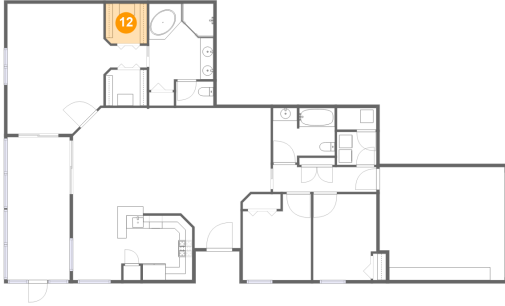

5819 Wake Forest Run, Lakewood National, Lakewood Ranch, Manatee County, Florida,

12 Floor 1 - W.i.c.

Dimensions: 6'4" x 6'1"
Area: 38 sq. ft
Counted as Living Area:
Yes

Heated: Yes
Finished: Yes
Enclosed: Yes
Contiguous:
Yes
Permitted: Yes
Wet Space: No
Addition: No
Conversion: No