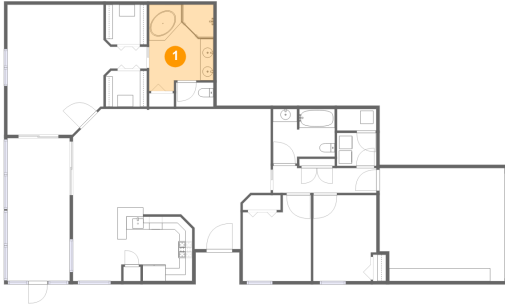

5819 Wake Forest Run, Lakewood National, Lakewood Ranch, Manatee County, Florida,

1 Floor 1 - Primary Bath

Dimensions: 9'10" x 13'3"
Area: 120 sq. ft
Counted as Living Area:
Yes

Heated: Yes
Finished: Yes
Enclosed: Yes
Contiguous:
Yes
Permitted: Yes
Wet Space: Yes
Addition: No
Conversion: No