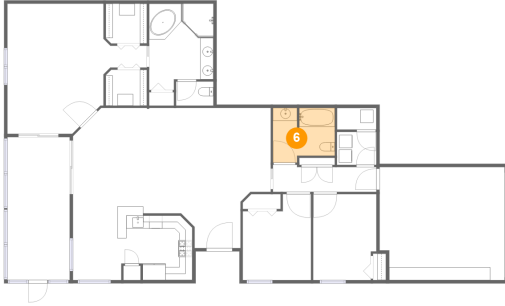

5819 Wake Forest Run, Lakewood National, Lakewood Ranch, Manatee County, Florida,

6 Floor 1 - Bath

Dimensions: 9'6" x 8'4"
Area: 72 sq. ft
Counted as Living Area:
Yes

Heated: Yes
Finished: Yes
Enclosed: Yes
Contiguous:
Yes
Permitted: Yes
Wet Space: Yes
Addition: No
Conversion: No