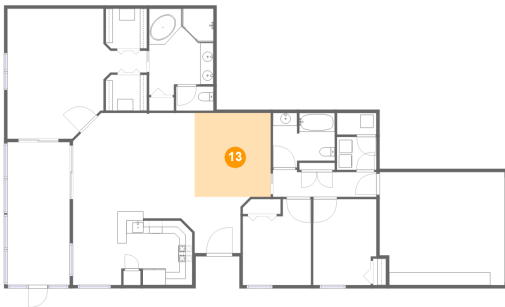

13 Floor 1 - Dining Area

Dimensions: 11'8" x 12'10"
Area: 150 sq. ft
Counted as Living Area:
Yes

Heated: Yes
Finished: Yes
Enclosed: Yes
Contiguous:
Yes
Permitted: Yes
Wet Space: No
Addition: No
Conversion: No