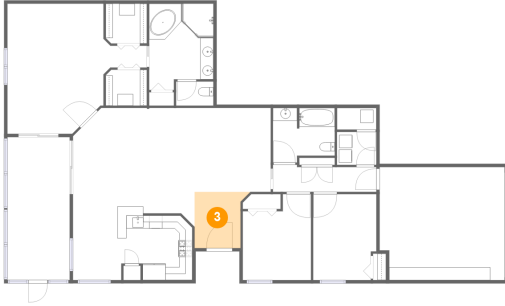

5819 Wake Forest Run, Lakewood National, Lakewood Ranch, Manatee County, Florida,

3 Floor 1 - Foyer

Dimensions: 7'1" x 8'7"
Area: 62 sq. ft
Counted as Living Area:
Yes

Heated: Yes
Finished: Yes
Enclosed: Yes
Contiguous:
Yes
Permitted: Yes
Wet Space: No
Addition: No
Conversion: No