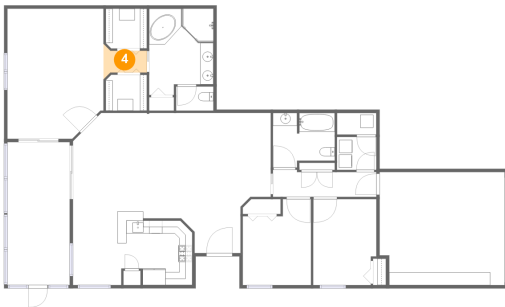

4 Floor 1 - Hall

Dimensions: 6'8" x 3'4"
Area: 23 sq. ft
Counted as Living Area:
Yes

Heated: Yes
Finished: Yes
Enclosed: Yes
Contiguous:
Yes
Permitted: Yes
Wet Space: No
Addition: No
Conversion: No