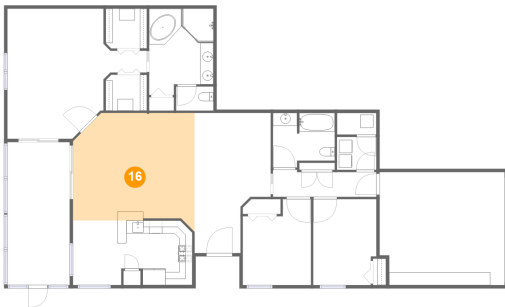

16 Floor 1 - Living Room

Dimensions: 18'8" x 16'5"
Area: 297 sq. ft
Counted as Living Area:
Yes

Heated: Yes
Finished: Yes
Enclosed: Yes
Contiguous:
Yes
Permitted: Yes
Wet Space: No
Addition: No
Conversion: No