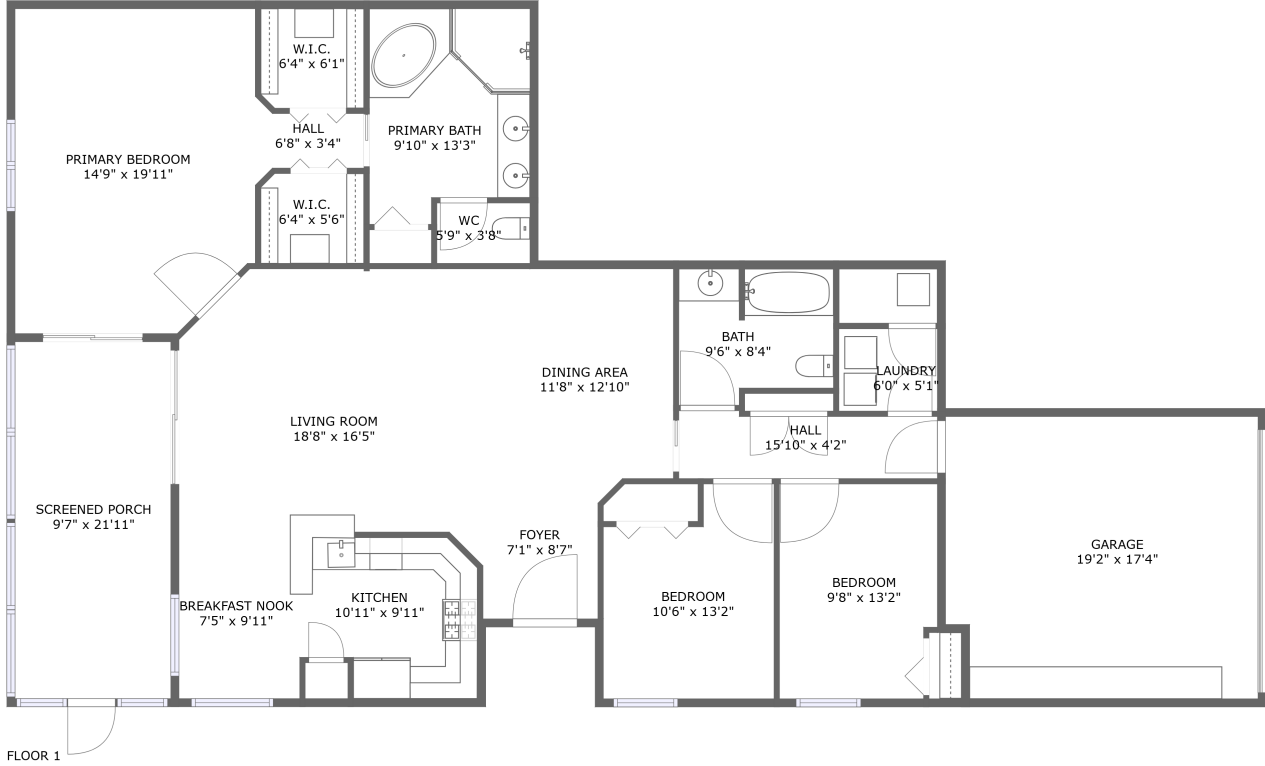

## Property Summary

 **1** garages

 **3** bedrooms

 **2** bathrooms

 **0** half baths

 **1** floors

 **1,834** Gross Living Area sqft

 **2,411** total sqft