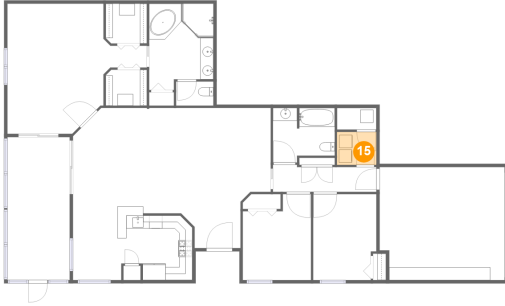

5819 Wake Forest Run, Lakewood National, Lakewood Ranch, Manatee County, Florida,

15 Floor 1 - Laundry

Dimensions: 6'0" x 5'1"
Area: 30 sq. ft
Counted as Living Area:
Yes

Heated: Yes
Finished: Yes
Enclosed: Yes
Contiguous:
Yes
Permitted: Yes
Wet Space: No
Addition: No
Conversion: No