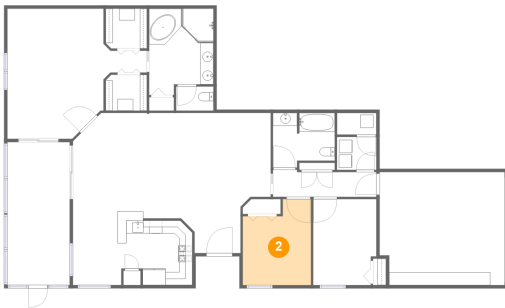

2 Floor 1 - Bedroom

Dimensions: 10'6" x 13'2"
Area: 122 sq. ft
Counted as Living Area:
Yes

Heated: Yes
Finished: Yes
Enclosed: Yes
Contiguous:
Yes
Permitted: Yes
Wet Space: No
Addition: No
Conversion: No