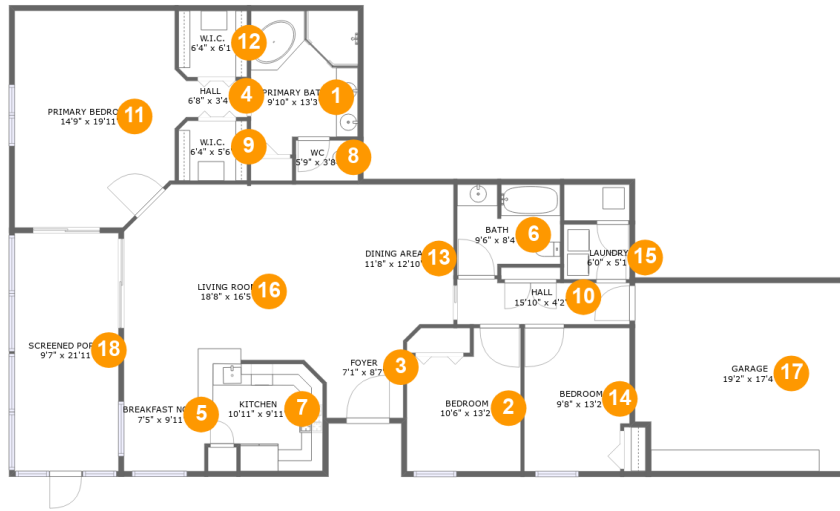

## Property Summary

 **1** garages

 **3** bedrooms

 **2** bathrooms

 **0** half baths

 **1** floors

 **1,834** Gross Living Area sqft

 **2,411** total sqft

## Room Dimensions

Floor 1

Total sqft: 2411

Living area: 1834

#	Room name	Dimensions	Area (sqft)	Counted as Living Area
1	Primary Bath	9'10" x 13'3"	120 sq. ft	Yes
2	Bedroom	10'6" x 13'2"	122 sq. ft	Yes
3	Foyer	7'1" x 8'7"	62 sq. ft	Yes
4	Hall	6'8" x 3'4"	23 sq. ft	Yes
5	Breakfast Nook	7'5" x 9'11"	73 sq. ft	Yes
6	Bath	9'6" x 8'4"	72 sq. ft	Yes
7	Kitchen	10'11" x 9'11"	98 sq. ft	Yes
8	Wc	5'9" x 3'8"	21 sq. ft	Yes
9	W.i.c.	6'4" x 5'6"	34 sq. ft	Yes
10	Hall	15'10" x 4'2"	62 sq. ft	Yes
11	Primary Bedroom	14'9" x 19'11"	282 sq. ft	Yes