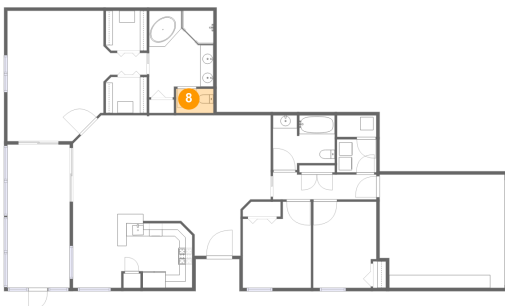

8 Floor 1 - Wc

Dimensions: 5'9" x 3'8"
Area: 21 sq. ft
Counted as Living Area:
Yes

Heated: Yes
Finished: Yes
Enclosed: Yes
Contiguous:
Yes
Permitted: Yes
Wet Space: Yes
Addition: No
Conversion: No