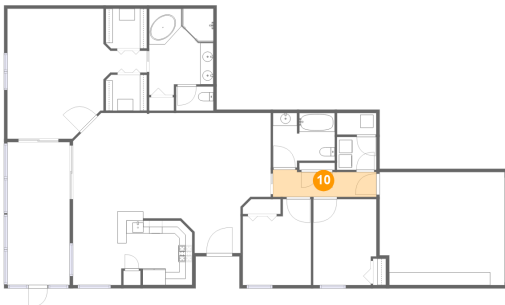

10 Floor 1 - Hall

Dimensions: 15'10" x 4'2"
Area: 62 sq. ft
Counted as Living Area:
Yes

Heated: Yes
Finished: Yes
Enclosed: Yes
Contiguous:
Yes
Permitted: Yes
Wet Space: No
Addition: No
Conversion: No