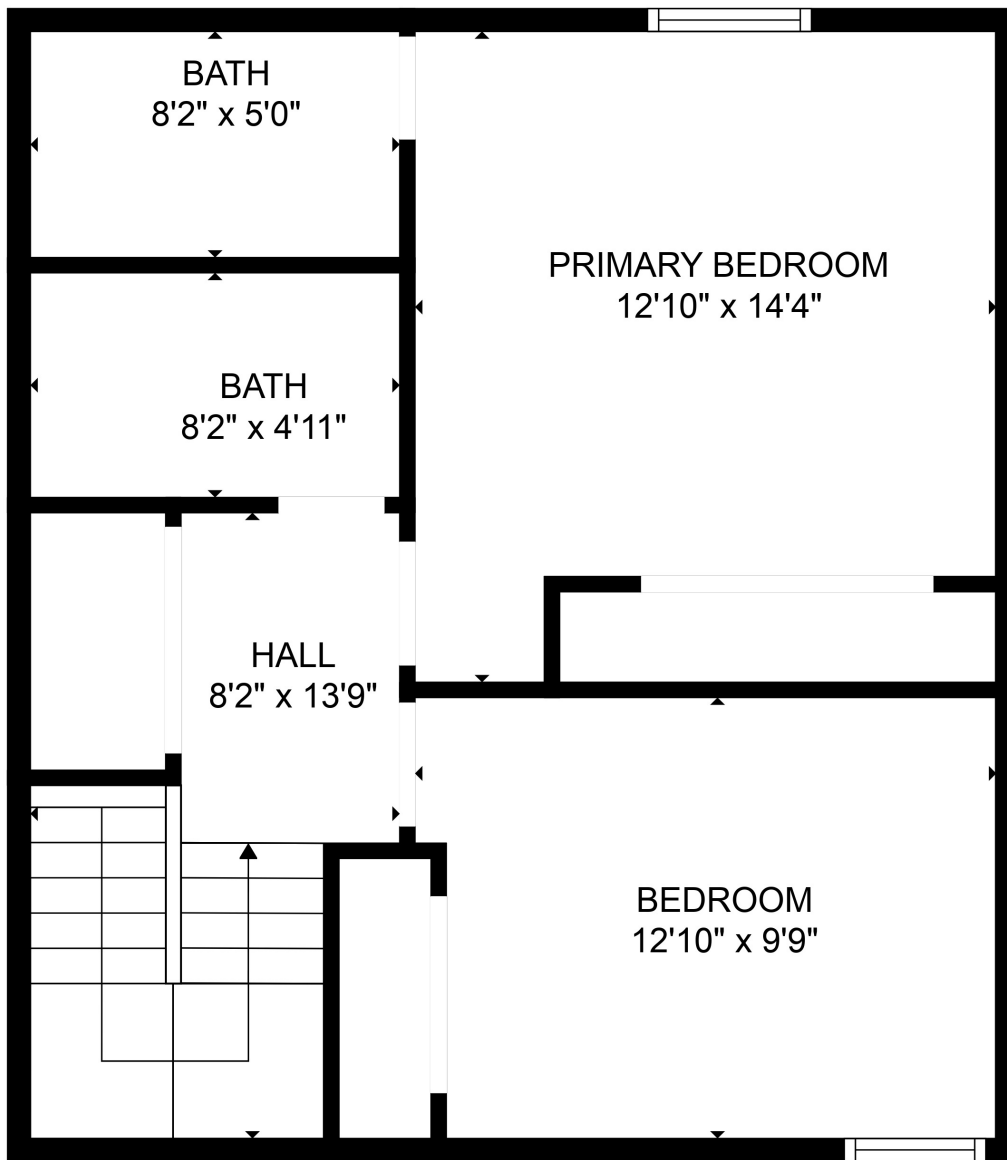

FLOOR 1

FLOOR 2

Total scanned area: 1183 sq. ft

SIZES AND DIMENSIONS ARE APPROXIMATE. ACTUAL MAY VARY.

Total scanned area: 1183 sq. ft

SIZES AND DIMENSIONS ARE APPROXIMATE. ACTUAL MAY VARY.

Total scanned area: 1183 sq. ft

SIZES AND DIMENSIONS ARE APPROXIMATE. ACTUAL MAY VARY.