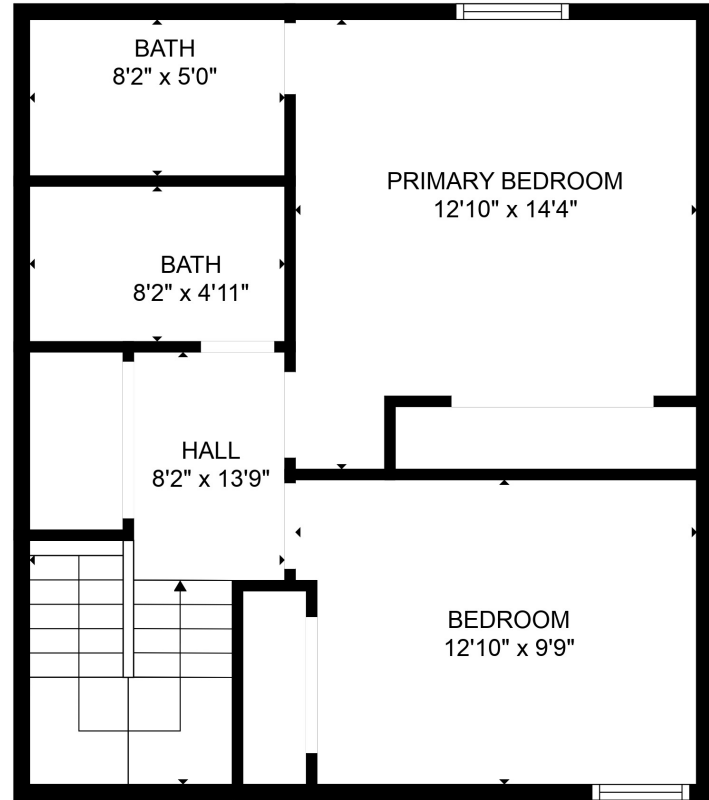

FLOOR 1

FLOOR 2

Total scanned area: 1183 sq. ft

SIZES AND DIMENSIONS ARE APPROXIMATE. ACTUAL MAY VARY.

Total scanned area: 1183 sq. ft

SIZES AND DIMENSIONS ARE APPROXIMATE. ACTUAL MAY VARY.

Total scanned area: 1183 sq. ft

SIZES AND DIMENSIONS ARE APPROXIMATE. ACTUAL MAY VARY.