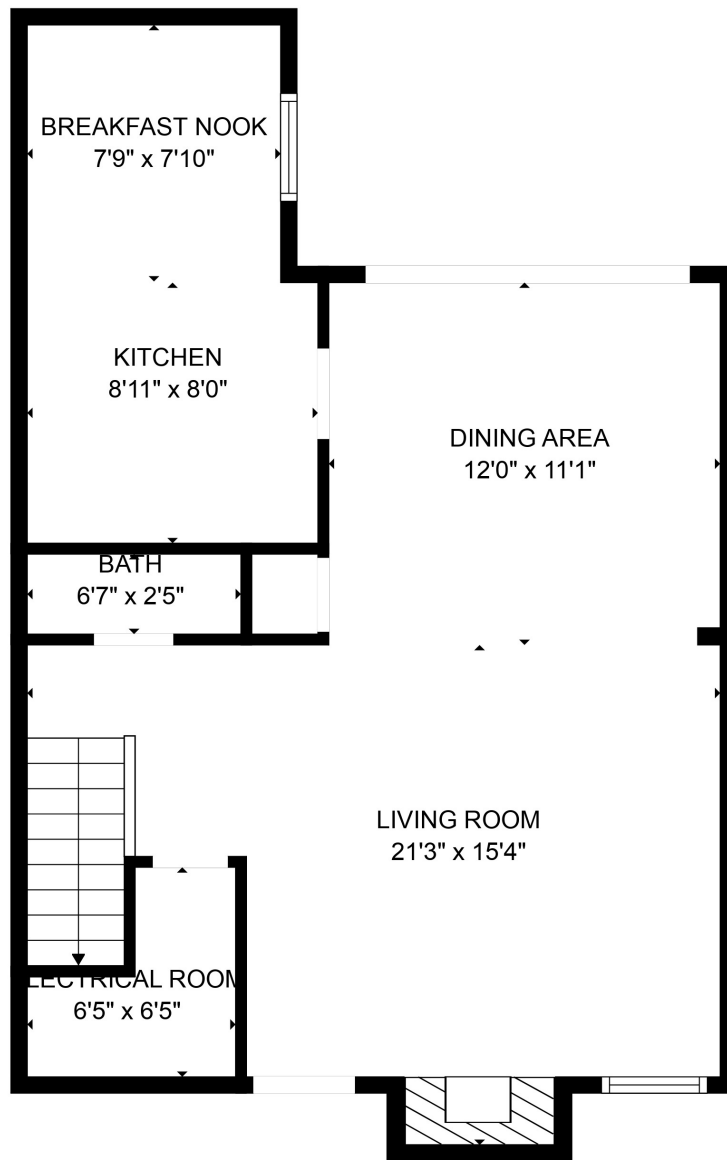

FLOOR 1

FLOOR 2

Total scanned area: 1183 sq. ft

SIZES AND DIMENSIONS ARE APPROXIMATE. ACTUAL MAY VARY.

Total scanned area: 1183 sq. ft

SIZES AND DIMENSIONS ARE APPROXIMATE. ACTUAL MAY VARY.

Total scanned area: 1183 sq. ft

SIZES AND DIMENSIONS ARE APPROXIMATE. ACTUAL MAY VARY.