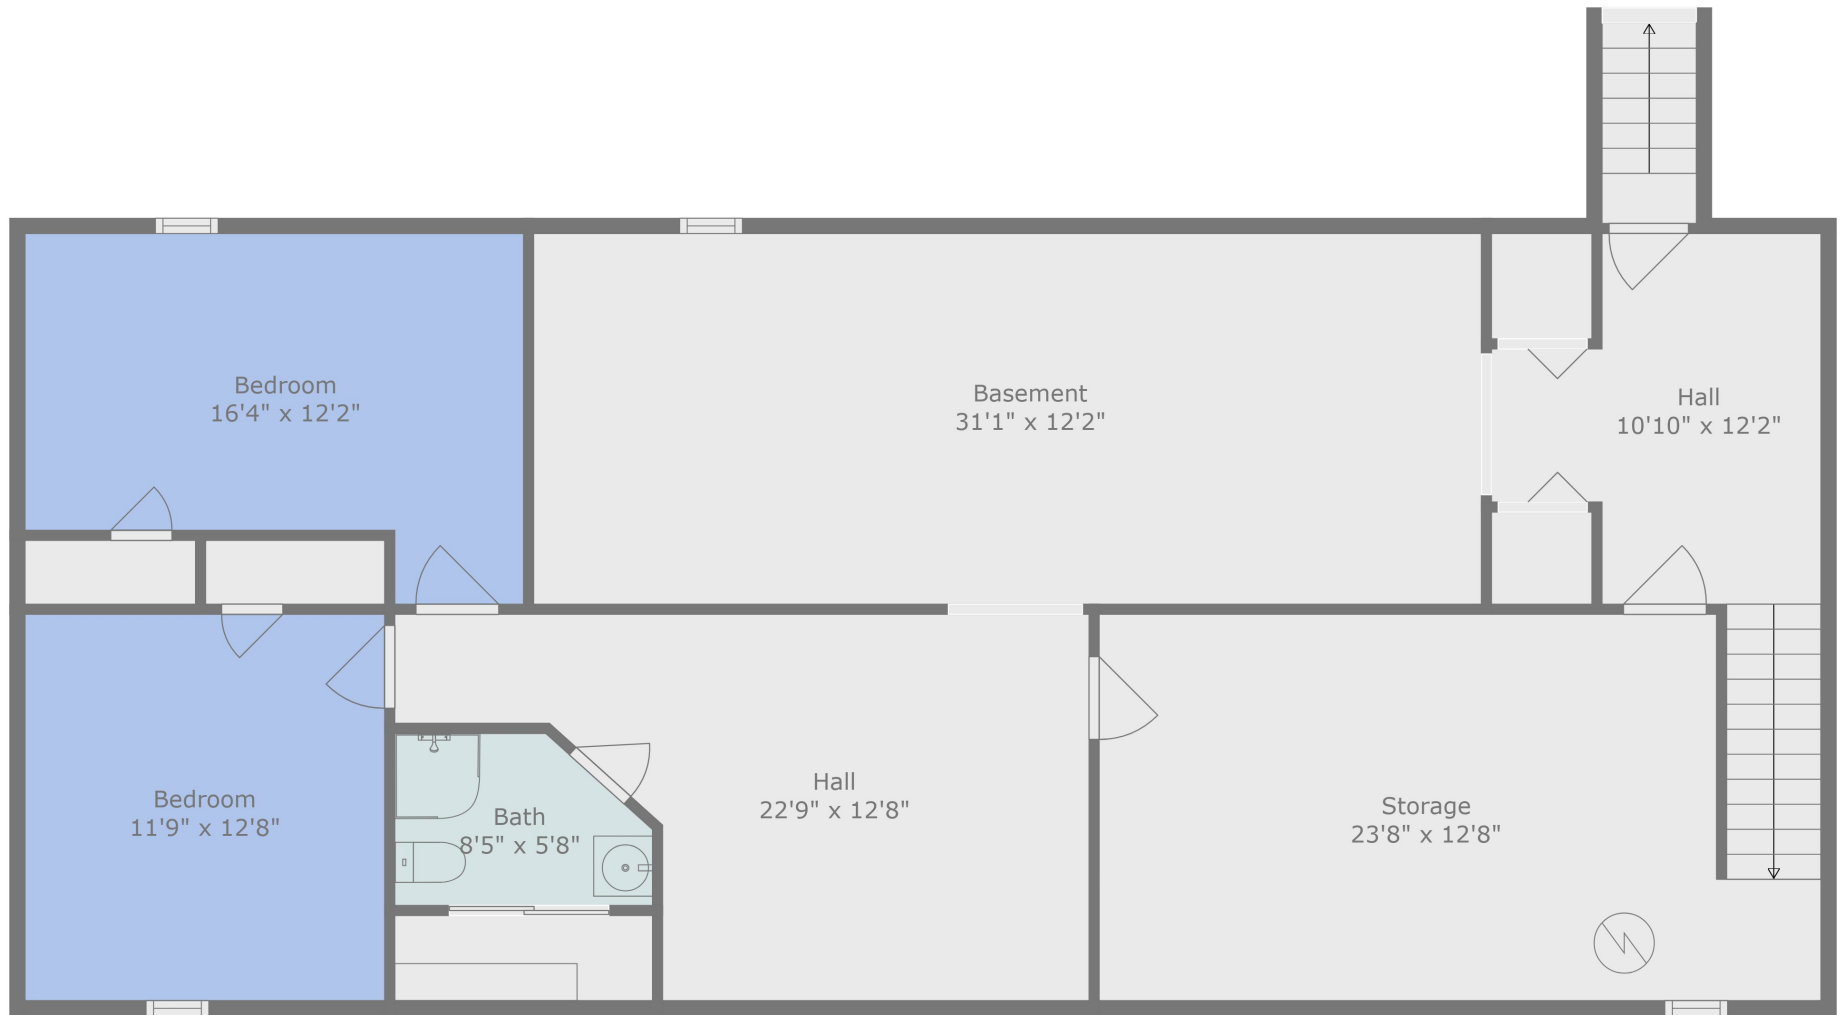

**TOTAL: 2761 sq. ft**  
 Below Ground: 1230 sq. ft, FLOOR 2: 1531 sq. ft  
 EXCLUDED AREAS: STORAGE: 270 sq. ft, GARAGE: 526 sq. ft, DECK: 212 sq. ft

Measurements Are Deemed Highly Reliable, But Not Guaranteed.