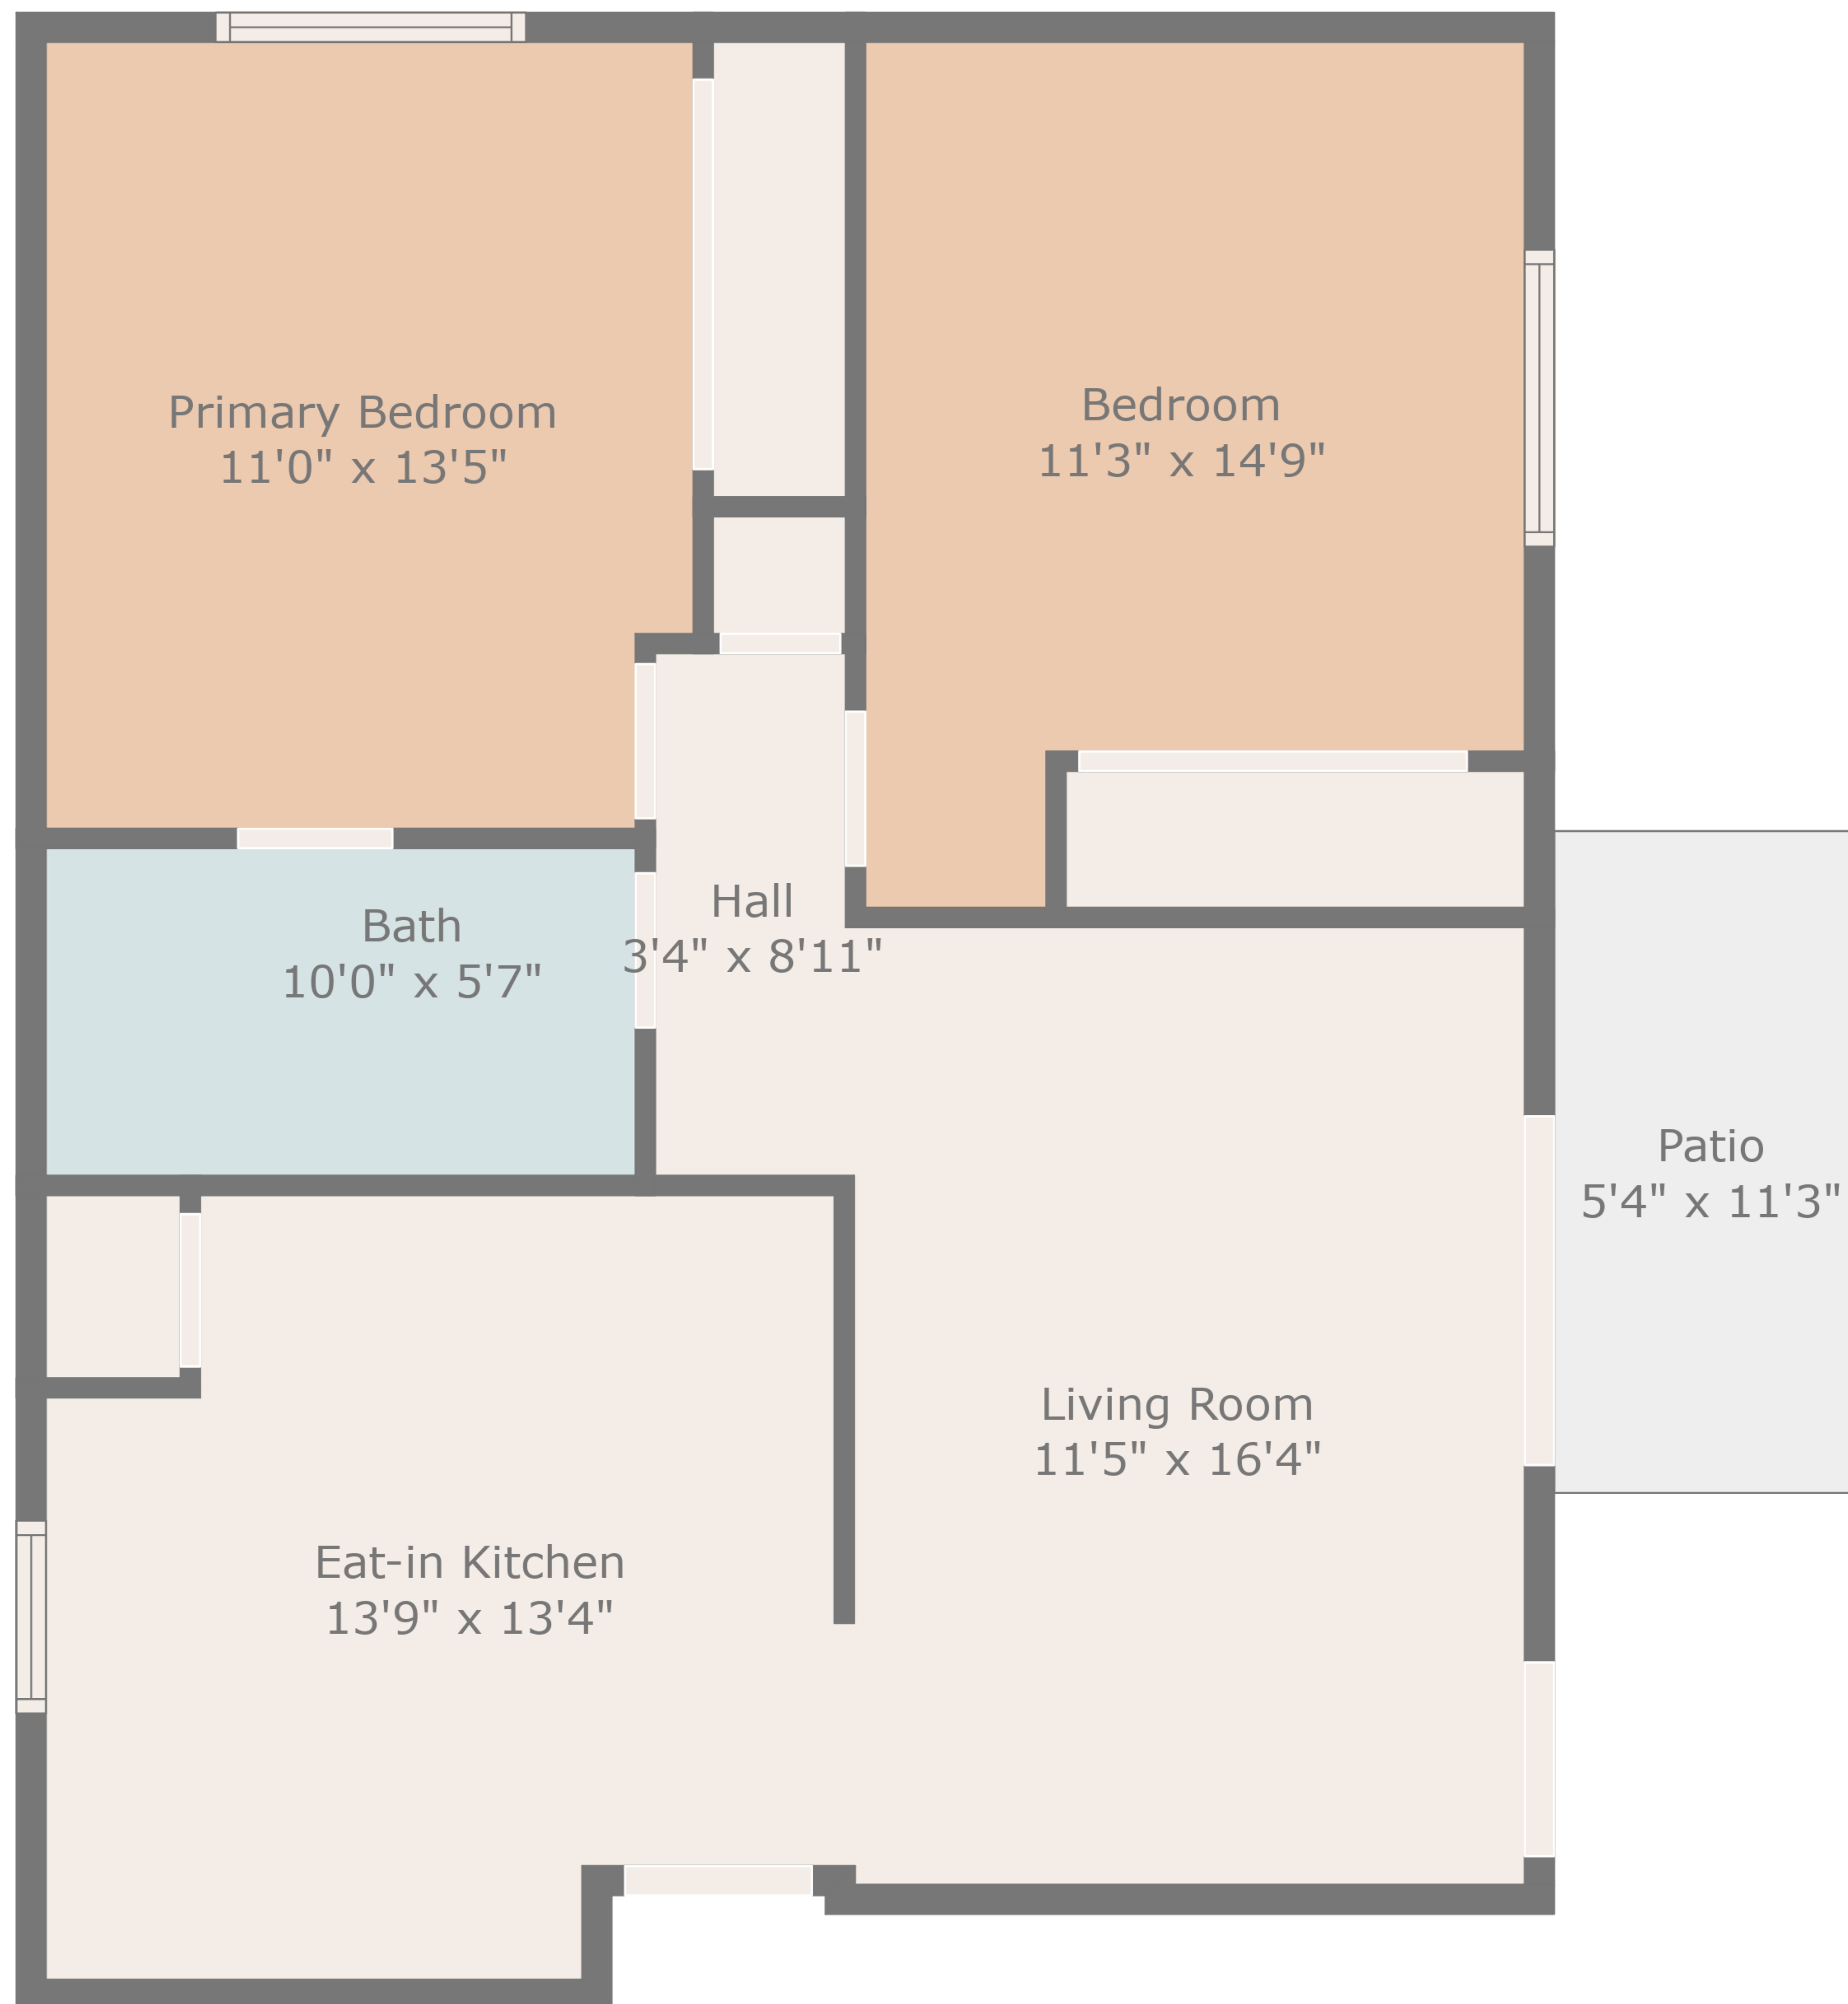

TOTAL: 803 sq. ft
FLOOR 1: 803 sq. ft
EXCLUDED AREAS: PATIO: 60 sq. ft

TOTAL: 803 sq. ft
FLOOR 1: 803 sq. ft
EXCLUDED AREAS: PATIO: 60 sq. ft