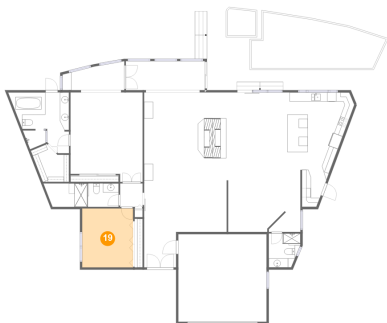

19 Floor 1 - Bedroom

Dimensions: 11'3" x 13'0"
Area: 146 sq. ft
Counted as living area: Yes

Heated: Yes
Finished: Yes
Enclosed: Yes
Contiguous: Yes
Permitted: Yes
Wet space: No
Addition: No
Conversion: No