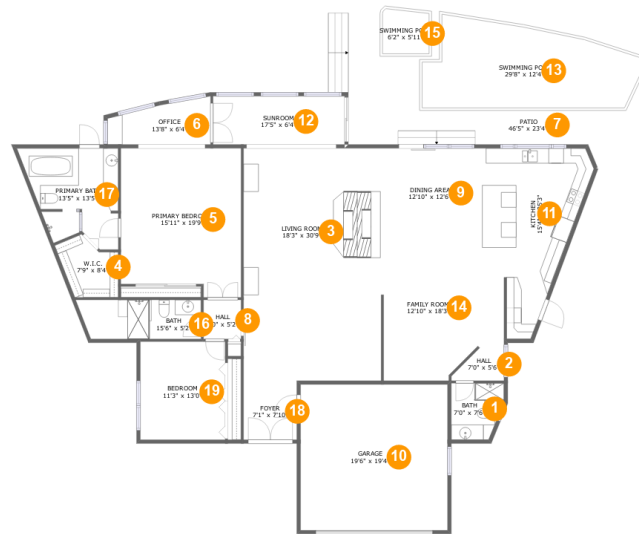

447 22nd Street, Belleair Beach, Pinellas County, Florida, United States, 33786

Property summary

 **1** Garages

 **2** Bedrooms

 **3** Bathrooms

 **0** Half baths

 **1** Floors

 **2,508**
Gross living
area sqft

 **3,548**
Total sqft

447 22nd Street, Belleair Beach, Pinellas County,
Florida, United States, 33786

Room dimensions

Floor 1

Total sqft: 3548 Living area: 2508

#		Dimensions	sqft	Counted as living area
1	Bath	7'0" x 7'6"	47 sq. ft	Yes
2	Hall	7'0" x 5'6"	27 sq. ft	Yes
3	Living Room	18'3" x 30'9"	561 sq. ft	Yes
4	W.I.C.	7'9" x 8'4"	50 sq. ft	Yes
5	Primary Bedroom	15'11" x 19'9"	295 sq. ft	Yes
6	Office	13'8" x 6'4"	69 sq. ft	Yes
7	Patio	46'5" x 23'4"	952 sq. ft	No
8	Hall	5'0" x 5'2"	26 sq. ft	Yes
9	Dining Area	12'10" x 12'6"	160 sq. ft	Yes
10	Garage	19'6" x 19'4"	376 sq. ft	No
11	Kitchen	15'4" x 25'3"	290 sq. ft	Yes

**447 22nd Street, Belleair Beach, Pinellas County,
Florida, United States, 33786**

#		Dimensions	sqft	Counted as living area
12	Sunroom	17'5" x 6'4"	112 sq. ft	Yes
13	Swimming Pool	29'8" x 12'4"	275 sq. ft	No
14	Family Room	12'10" x 18'3"	220 sq. ft	Yes
15	Swimming Pool	6'2" x 5'11"	35 sq. ft	No
16	Bath	15'6" x 5'2"	81 sq. ft	Yes
17	Primary Bath	13'5" x 13'5"	134 sq. ft	Yes
18	Foyer	7'1" x 7'10"	55 sq. ft	Yes
19	Bedroom	11'3" x 13'0"	146 sq. ft	Yes

**447 22nd Street, Belleair Beach, Pinellas County,
Florida, United States, 33786**

1 Floor 1 - Bath

Dimensions: 7'0" x 7'6"
Area: 47 sq. ft
Counted as living area: Yes

Heated: Yes
Finished: Yes
Enclosed: Yes
Contiguous: Yes
Permitted: Yes
Wet space: Yes
Addition: No
Conversion: No