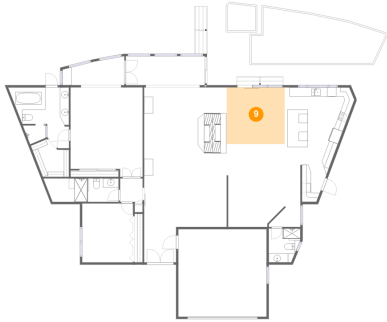

447 22nd Street, Belleair Beach, Pinellas County,
Florida, United States, 33786

9 Floor 1 - Dining Area

Dimensions: 12'10" x 12'6"
Area: 160 sq. ft
Counted as living area: Yes

Heated: Yes
Finished: Yes
Enclosed: Yes
Contiguous: Yes
Permitted: Yes
Wet space: No
Addition: No
Conversion: No