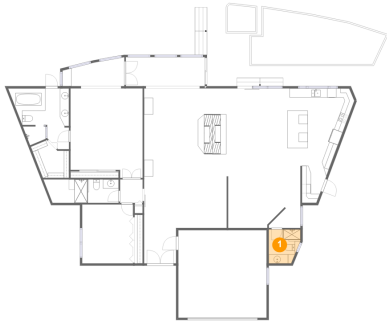

**447 22nd Street, Belleair Beach, Pinellas County,
Florida, United States, 33786**

1 Floor 1 - Bath

Dimensions: 7'0" x 7'6"
Area: 47 sq. ft
Counted as living area: Yes

Heated: Yes
Finished: Yes
Enclosed: Yes
Contiguous: Yes
Permitted: Yes
Wet space: Yes
Addition: No
Conversion: No