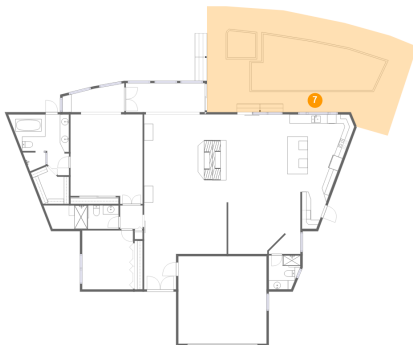

4 Floor 1 - W.I.C.

Dimensions: 7'9" x 8'4"
Area: 50 sq. ft
Counted as living area: Yes

Heated: Yes
Finished: Yes
Enclosed: Yes
Contiguous: Yes
Permitted: Yes
Wet space: No
Addition: No
Conversion: No

5 Floor 1 - Primary Bedroom

Dimensions: 15'11" x 19'9"
Area: 295 sq. ft
Counted as living area: Yes

Heated: Yes
Finished: Yes
Enclosed: Yes
Contiguous: Yes
Permitted: Yes
Wet space: No
Addition: No
Conversion: No

447 22nd Street, Belleair Beach, Pinellas County,
Florida, United States, 33786

6 Floor 1 - Office

Dimensions: 13'8" x 6'4"
Area: 69 sq. ft
Counted as living area: Yes

Heated: Yes
Finished: Yes
Enclosed: Yes
Contiguous: Yes
Permitted: Yes
Wet space: No
Addition: No
Conversion: No

7 Floor 1 - Patio