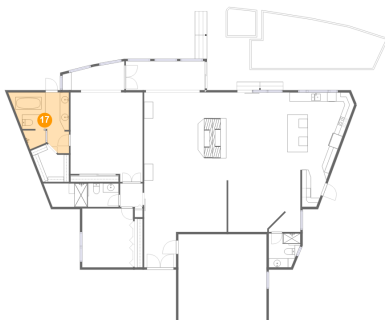

17 Floor 1 - Primary Bath

Dimensions: 13'5" x 13'5"
Area: 134 sq. ft
Counted as living area: Yes

Heated: Yes
Finished: Yes
Enclosed: Yes
Contiguous: Yes
Permitted: Yes
Wet space: Yes
Addition: No
Conversion: No