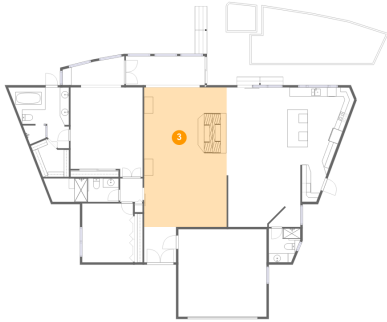

2 Floor 1 - Hall

Dimensions: 7'0" x 5'6"
Area: 27 sq. ft
Counted as living area: Yes

Heated: Yes
Finished: Yes
Enclosed: Yes
Contiguous: Yes
Permitted: Yes
Wet space: No
Addition: No
Conversion: No

447 22nd Street, Belleair Beach, Pinellas County,
Florida, United States, 33786

3 Floor 1 - Living Room

Dimensions: 18'3" x 30'9"
Area: 561 sq. ft
Counted as living area: Yes

Heated: Yes
Finished: Yes
Enclosed: Yes
Contiguous: Yes
Permitted: Yes
Wet space: No
Addition: No
Conversion: No

4 Floor 1 - W.I.C.

Dimensions: 7'9" x 8'4"
Area: 50 sq. ft
Counted as living area: Yes

Heated: Yes
Finished: Yes
Enclosed: Yes
Contiguous: Yes
Permitted: Yes
Wet space: No
Addition: No
Conversion: No

5 Floor 1 - Primary Bedroom