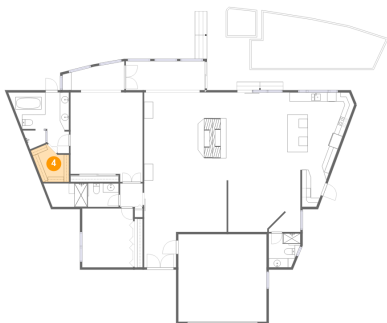

4 Floor 1 - W.I.C.

Dimensions: 7'9" x 8'4"
Area: 50 sq. ft
Counted as living area: Yes

Heated: Yes
Finished: Yes
Enclosed: Yes
Contiguous: Yes
Permitted: Yes
Wet space: No
Addition: No
Conversion: No