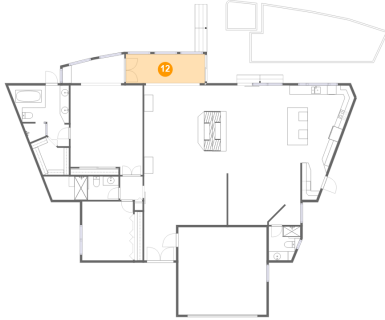

447 22nd Street, Belleair Beach, Pinellas County,
Florida, United States, 33786

12 Floor 1 - Sunroom

Dimensions: 17'5" x 6'4"
Area: 112 sq. ft
Counted as living area: Yes

Heated: Yes
Finished: Yes
Enclosed: Yes
Contiguous: Yes
Permitted: Yes
Wet space: No
Addition: No
Conversion: No