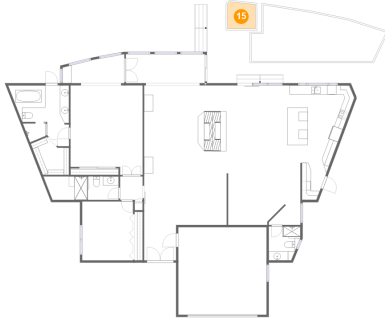

447 22nd Street, Belleair Beach, Pinellas County,
Florida, United States, 33786

15 Floor 1 - Swimming Pool

Dimensions: 6'2" x 5'11"
Area: 35 sq. ft
Counted as living area: No

Heated: No
Finished: No
Enclosed: No
Contiguous: Yes
Permitted: No
Wet space: No
Addition: No
Conversion: No