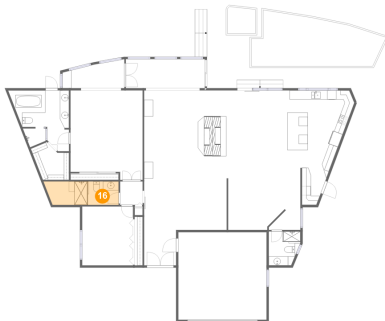

16 Floor 1 - Bath

Dimensions: 15'6" x 5'2"
Area: 81 sq. ft
Counted as living area: Yes

Heated: Yes
Finished: Yes
Enclosed: Yes
Contiguous: Yes
Permitted: Yes
Wet space: Yes
Addition: No
Conversion: No