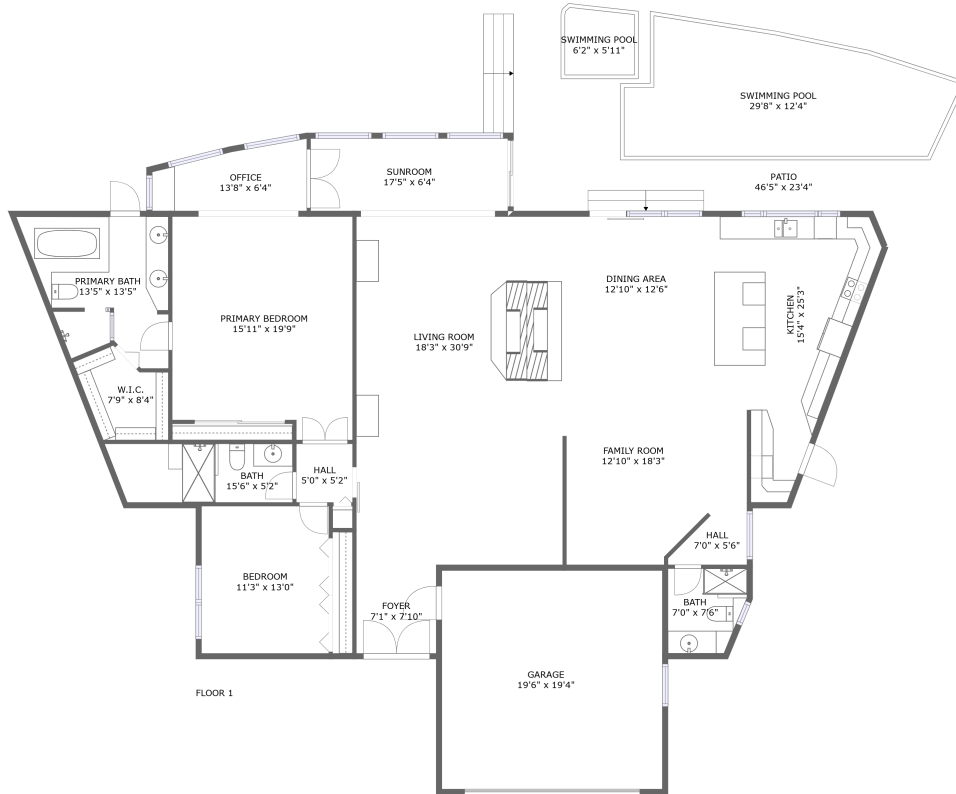

447 22nd Street, Belleair Beach, Pinellas County, Florida, United States, 33786

Property summary

1 Garages

2 Bedrooms

3 Bathrooms

0 Half baths

1 Floors

2,508
Gross living
area sqft

3,548
Total sqft