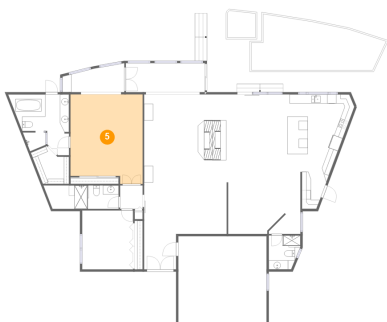

3 Floor 1 - Living Room

Dimensions: 18'3" x 30'9"
Area: 561 sq. ft
Counted as living area: Yes

Heated: Yes
Finished: Yes
Enclosed: Yes
Contiguous: Yes
Permitted: Yes
Wet space: No
Addition: No
Conversion: No

4 Floor 1 - W.I.C.

Dimensions: 7'9" x 8'4"
Area: 50 sq. ft
Counted as living area: Yes

Heated: Yes
Finished: Yes
Enclosed: Yes
Contiguous: Yes
Permitted: Yes
Wet space: No
Addition: No
Conversion: No

5 Floor 1 - Primary Bedroom