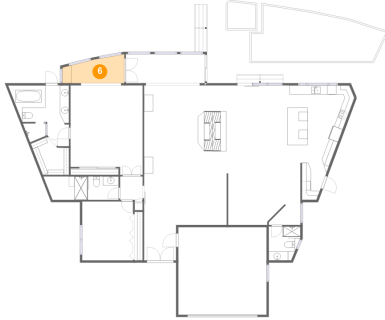

4 Floor 1 - W.I.C.

Dimensions: 7'9" x 8'4"
Area: 50 sq. ft
Counted as living area: Yes

Heated: Yes
Finished: Yes
Enclosed: Yes
Contiguous: Yes
Permitted: Yes
Wet space: No
Addition: No
Conversion: No

5 Floor 1 - Primary Bedroom

6 Floor 1 - Office

Dimensions: 13'8" x 6'4"
Area: 69 sq. ft
Counted as living area: Yes

Heated: Yes
Finished: Yes
Enclosed: Yes
Contiguous: Yes
Permitted: Yes
Wet space: No
Addition: No
Conversion: No

7 Floor 1 - Patio