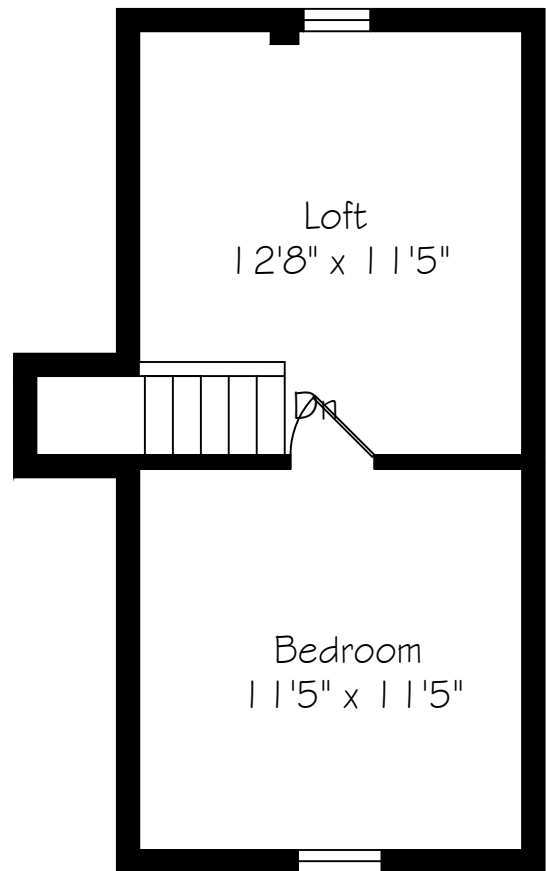

64 Argyle Avenue

Main Floor
776 Square Feet

Second Floor
340 Square Feet

Measurements and Calculations are approximate
To be used as guidelines only
www.measuredup.ca