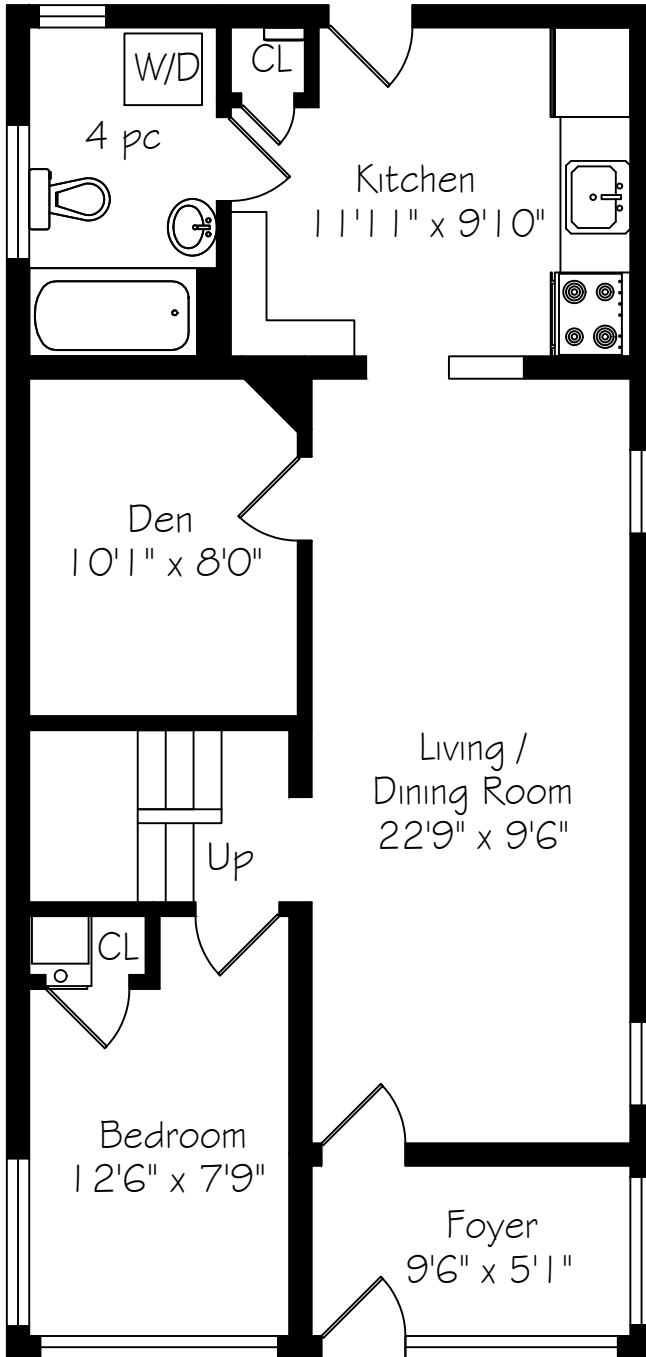

64 Argyle Avenue

Main Floor
776 Square Feet

Second Floor
340 Square Feet

Measurements and Calculations are approximate
To be used as guidelines only
www.measuredup.ca