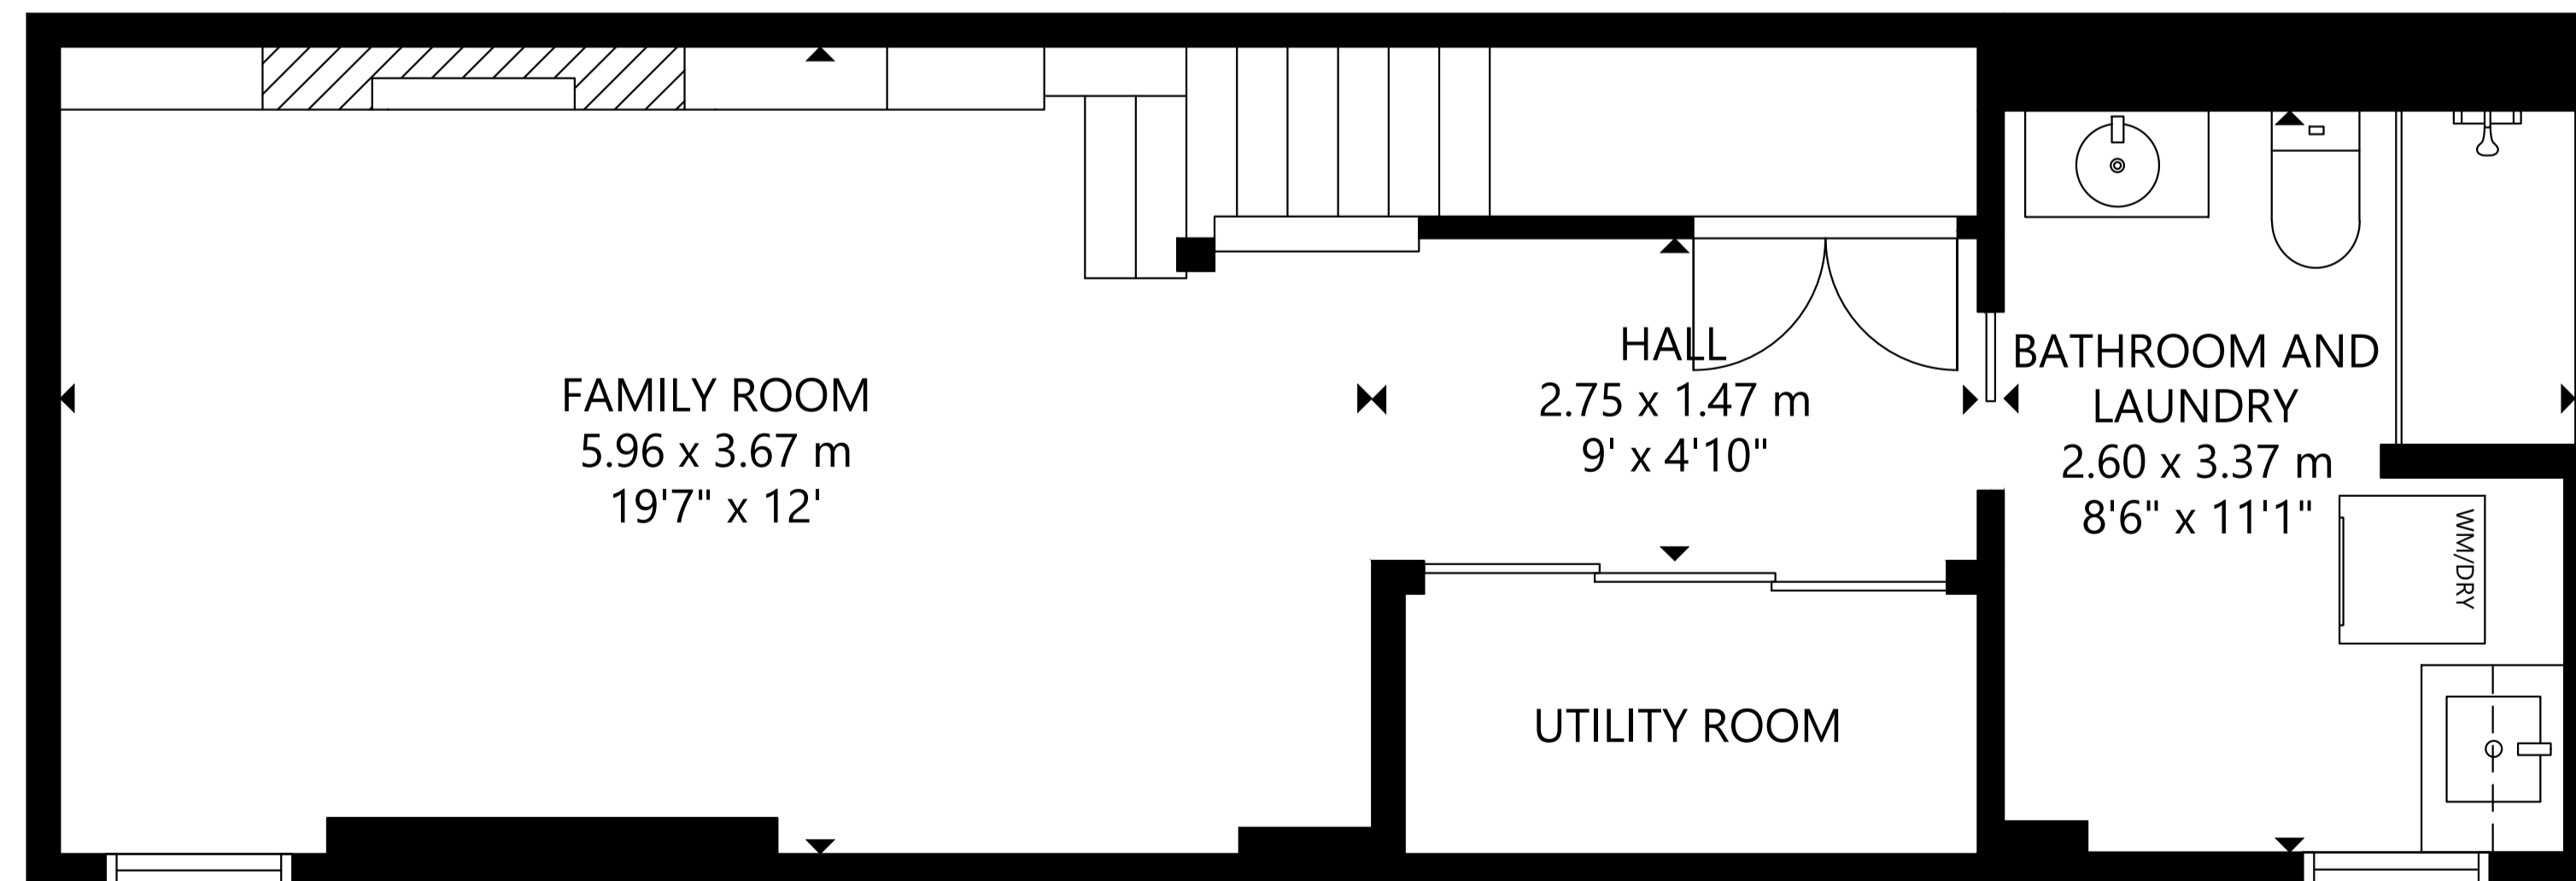

152 Queensdale Avenue

SECOND FLOOR

MAIN FLOOR

LOWER LEVEL

GROSS INTERNAL AREA
MAIN FLOOR: 499 sq ft/ 46 m², SECOND FLOOR: 567 sq ft/ 53 m²
LOWER LEVEL: 450 sq ft/ 42 m²
TOTAL: 1,516 sq ft/ 141 m²
SIZE AND DIMENSIONS ARE APPROXIMATE, ACTUAL MAY VARY.