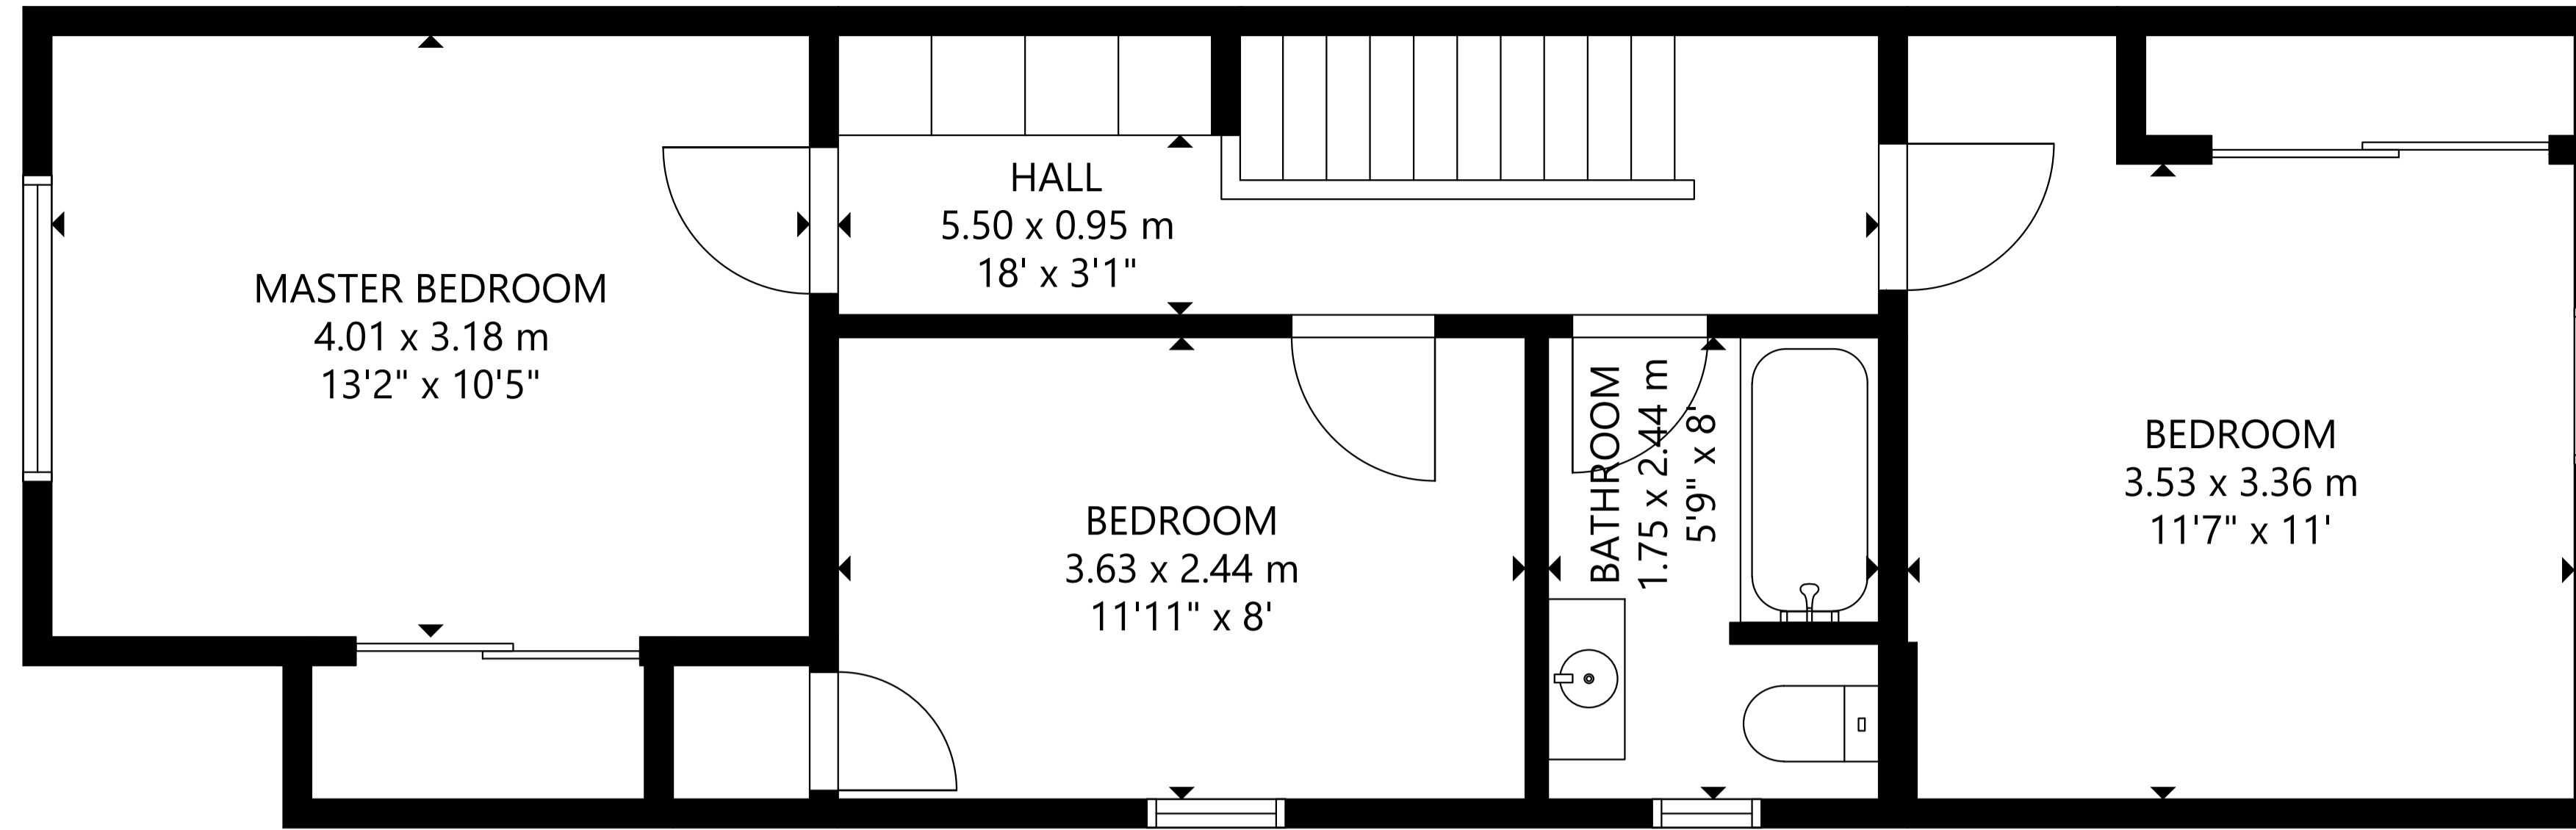

152 Queensdale Avenue

SECOND FLOOR

MAIN FLOOR

LOWER LEVEL

GROSS INTERNAL AREA
MAIN FLOOR: 499 sq ft/ 46 m², SECOND FLOOR: 567 sq ft/ 53 m²
LOWER LEVEL: 450 sq ft/ 42 m²
TOTAL: 1,516 sq ft/ 141 m²
SIZE AND DIMENSIONS ARE APPROXIMATE, ACTUAL MAY VARY.