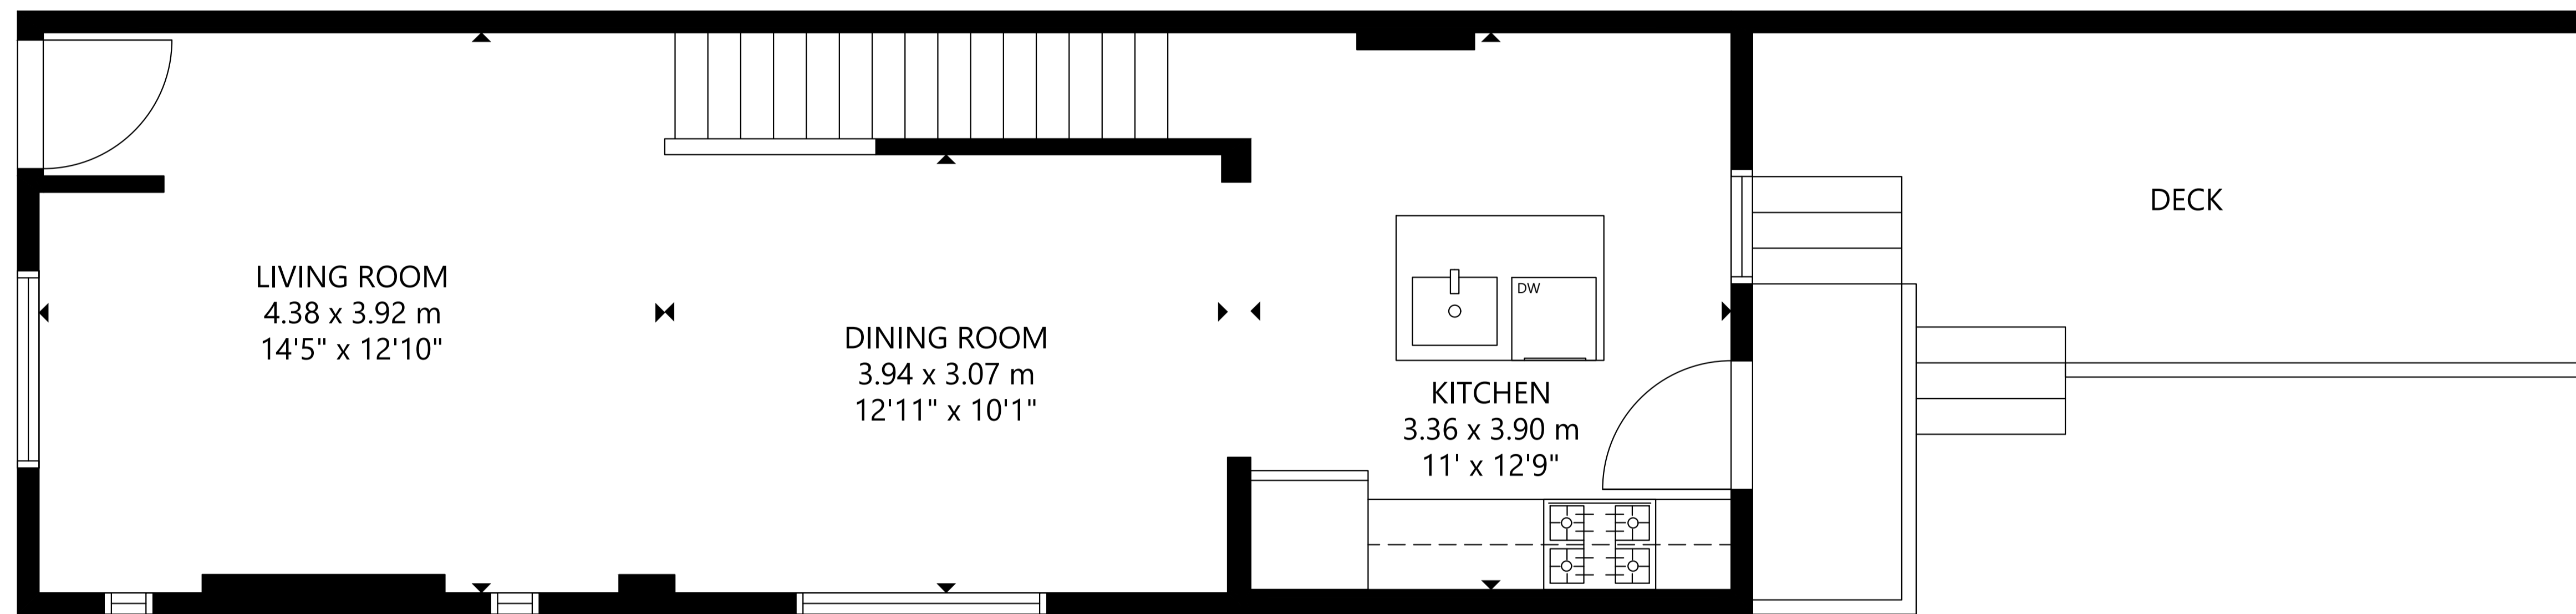

152 Queensdale Avenue

SECOND FLOOR

MAIN FLOOR

LOWER LEVEL

GROSS INTERNAL AREA
MAIN FLOOR: 499 sq ft/ 46 m², SECOND FLOOR: 567 sq ft/ 53 m²
LOWER LEVEL: 450 sq ft/ 42 m²
TOTAL: 1,516 sq ft/ 141 m²
SIZE AND DIMENSIONS ARE APPROXIMATE, ACTUAL MAY VARY.