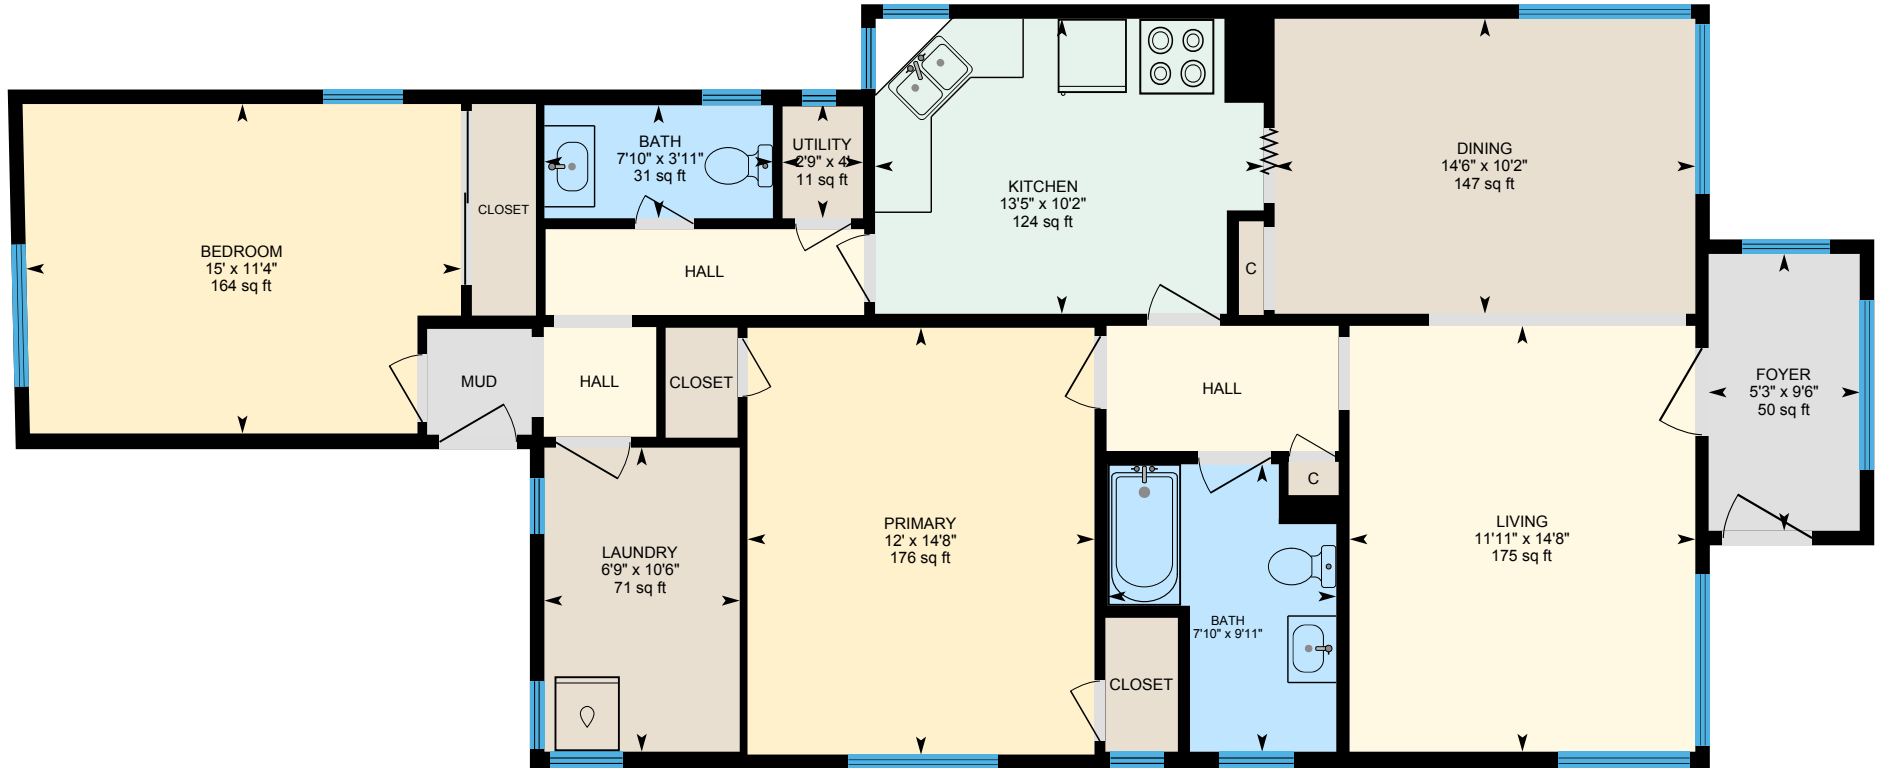

2107 Ohio Ave, Richmond, CA

Main Floor Finished Area 1311.32 sq ft

PREPARED: 2024/12/05

White regions are excluded from total floor area in iGUIDE floor plans. All room dimensions and floor areas must be considered approximate and are subject to independent verification.