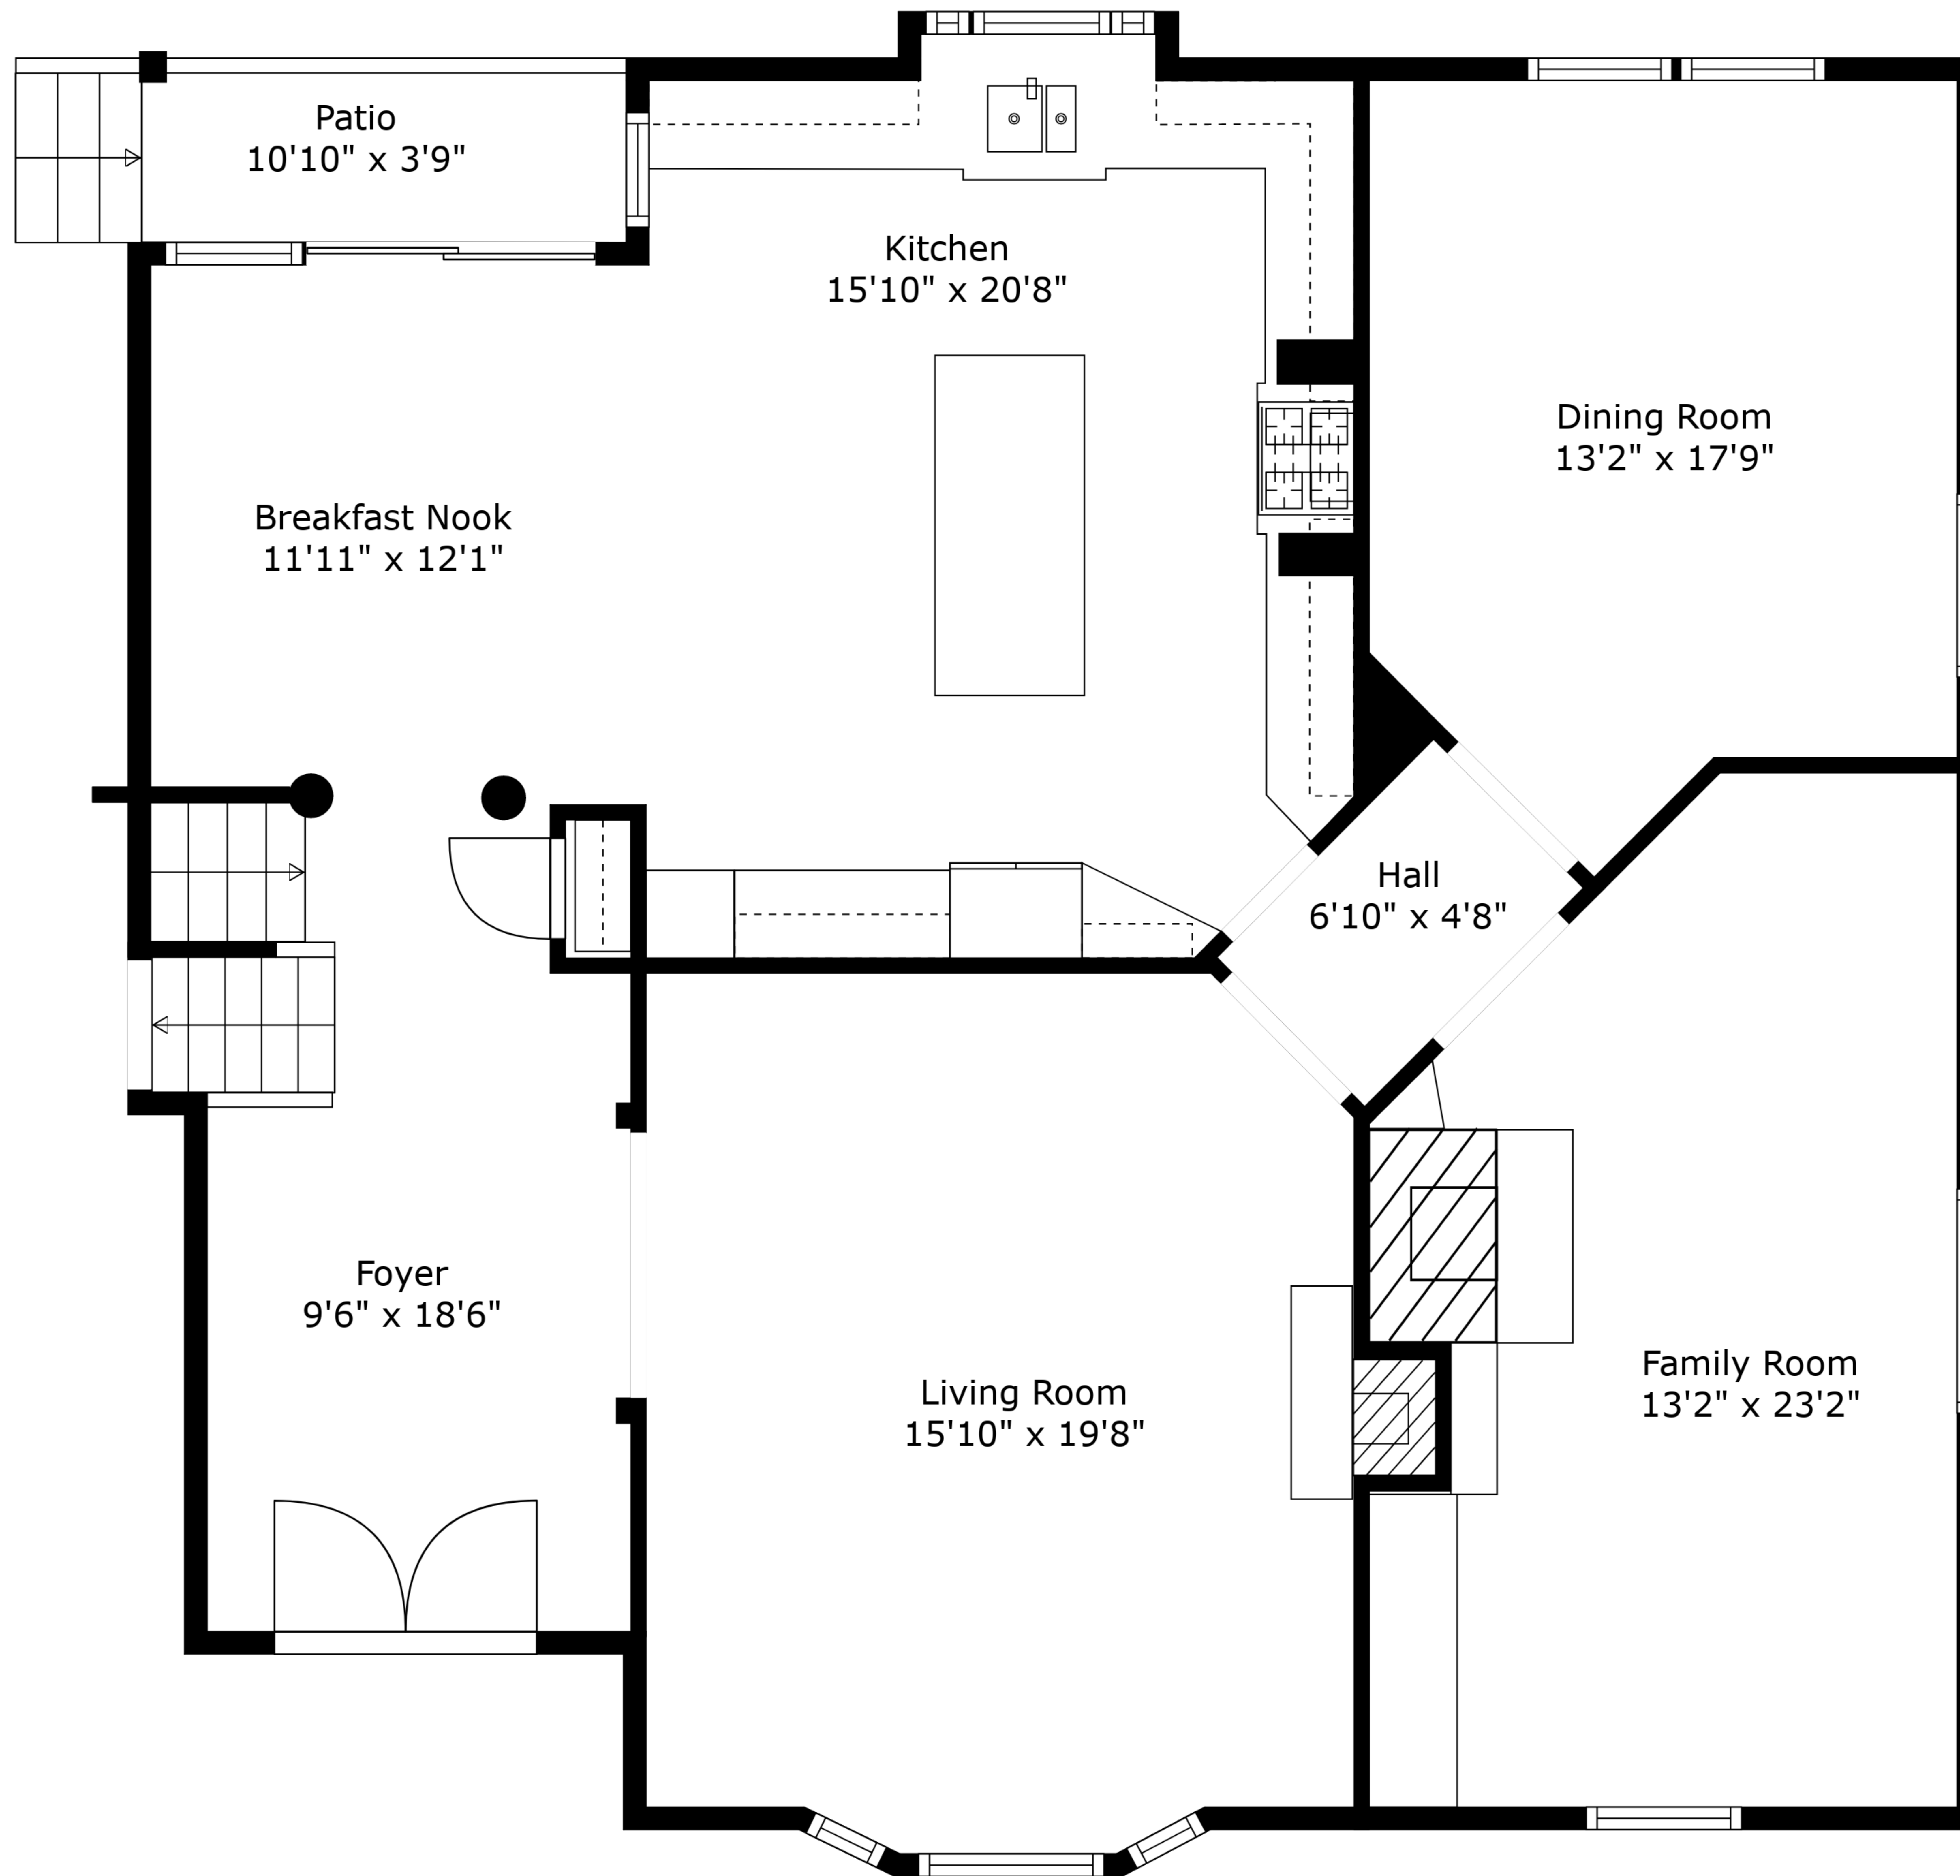

TOTAL: 4258 sq. ft
 BELOW GROUND: 568 sq. ft, FLOOR 2: 481 sq. ft, FLOOR 3: 1481 sq. ft, FLOOR 4: 873 sq. ft, FLOOR 5: 855 sq. ft
 EXCLUDED AREAS: STORAGE: 23 sq. ft, ELECTRICAL ROOM: 137 sq. ft, GARAGE: 487 sq. ft,
 PATIO: 41 sq. ft, BALCONY: 187 sq. ft

Measurements Are Approximate - Deemed Highly Reliable But Not Guaranteed

TOTAL: 4258 sq. ft
 BELOW GROUND: 568 sq. ft, FLOOR 2: 481 sq. ft, FLOOR 3: 1481 sq. ft, FLOOR 4: 873 sq. ft, FLOOR 5: 855 sq. ft
 EXCLUDED AREAS: STORAGE: 23 sq. ft, ELECTRICAL ROOM: 137 sq. ft, GARAGE: 487 sq. ft,
 PATIO: 41 sq. ft, BALCONY: 187 sq. ft