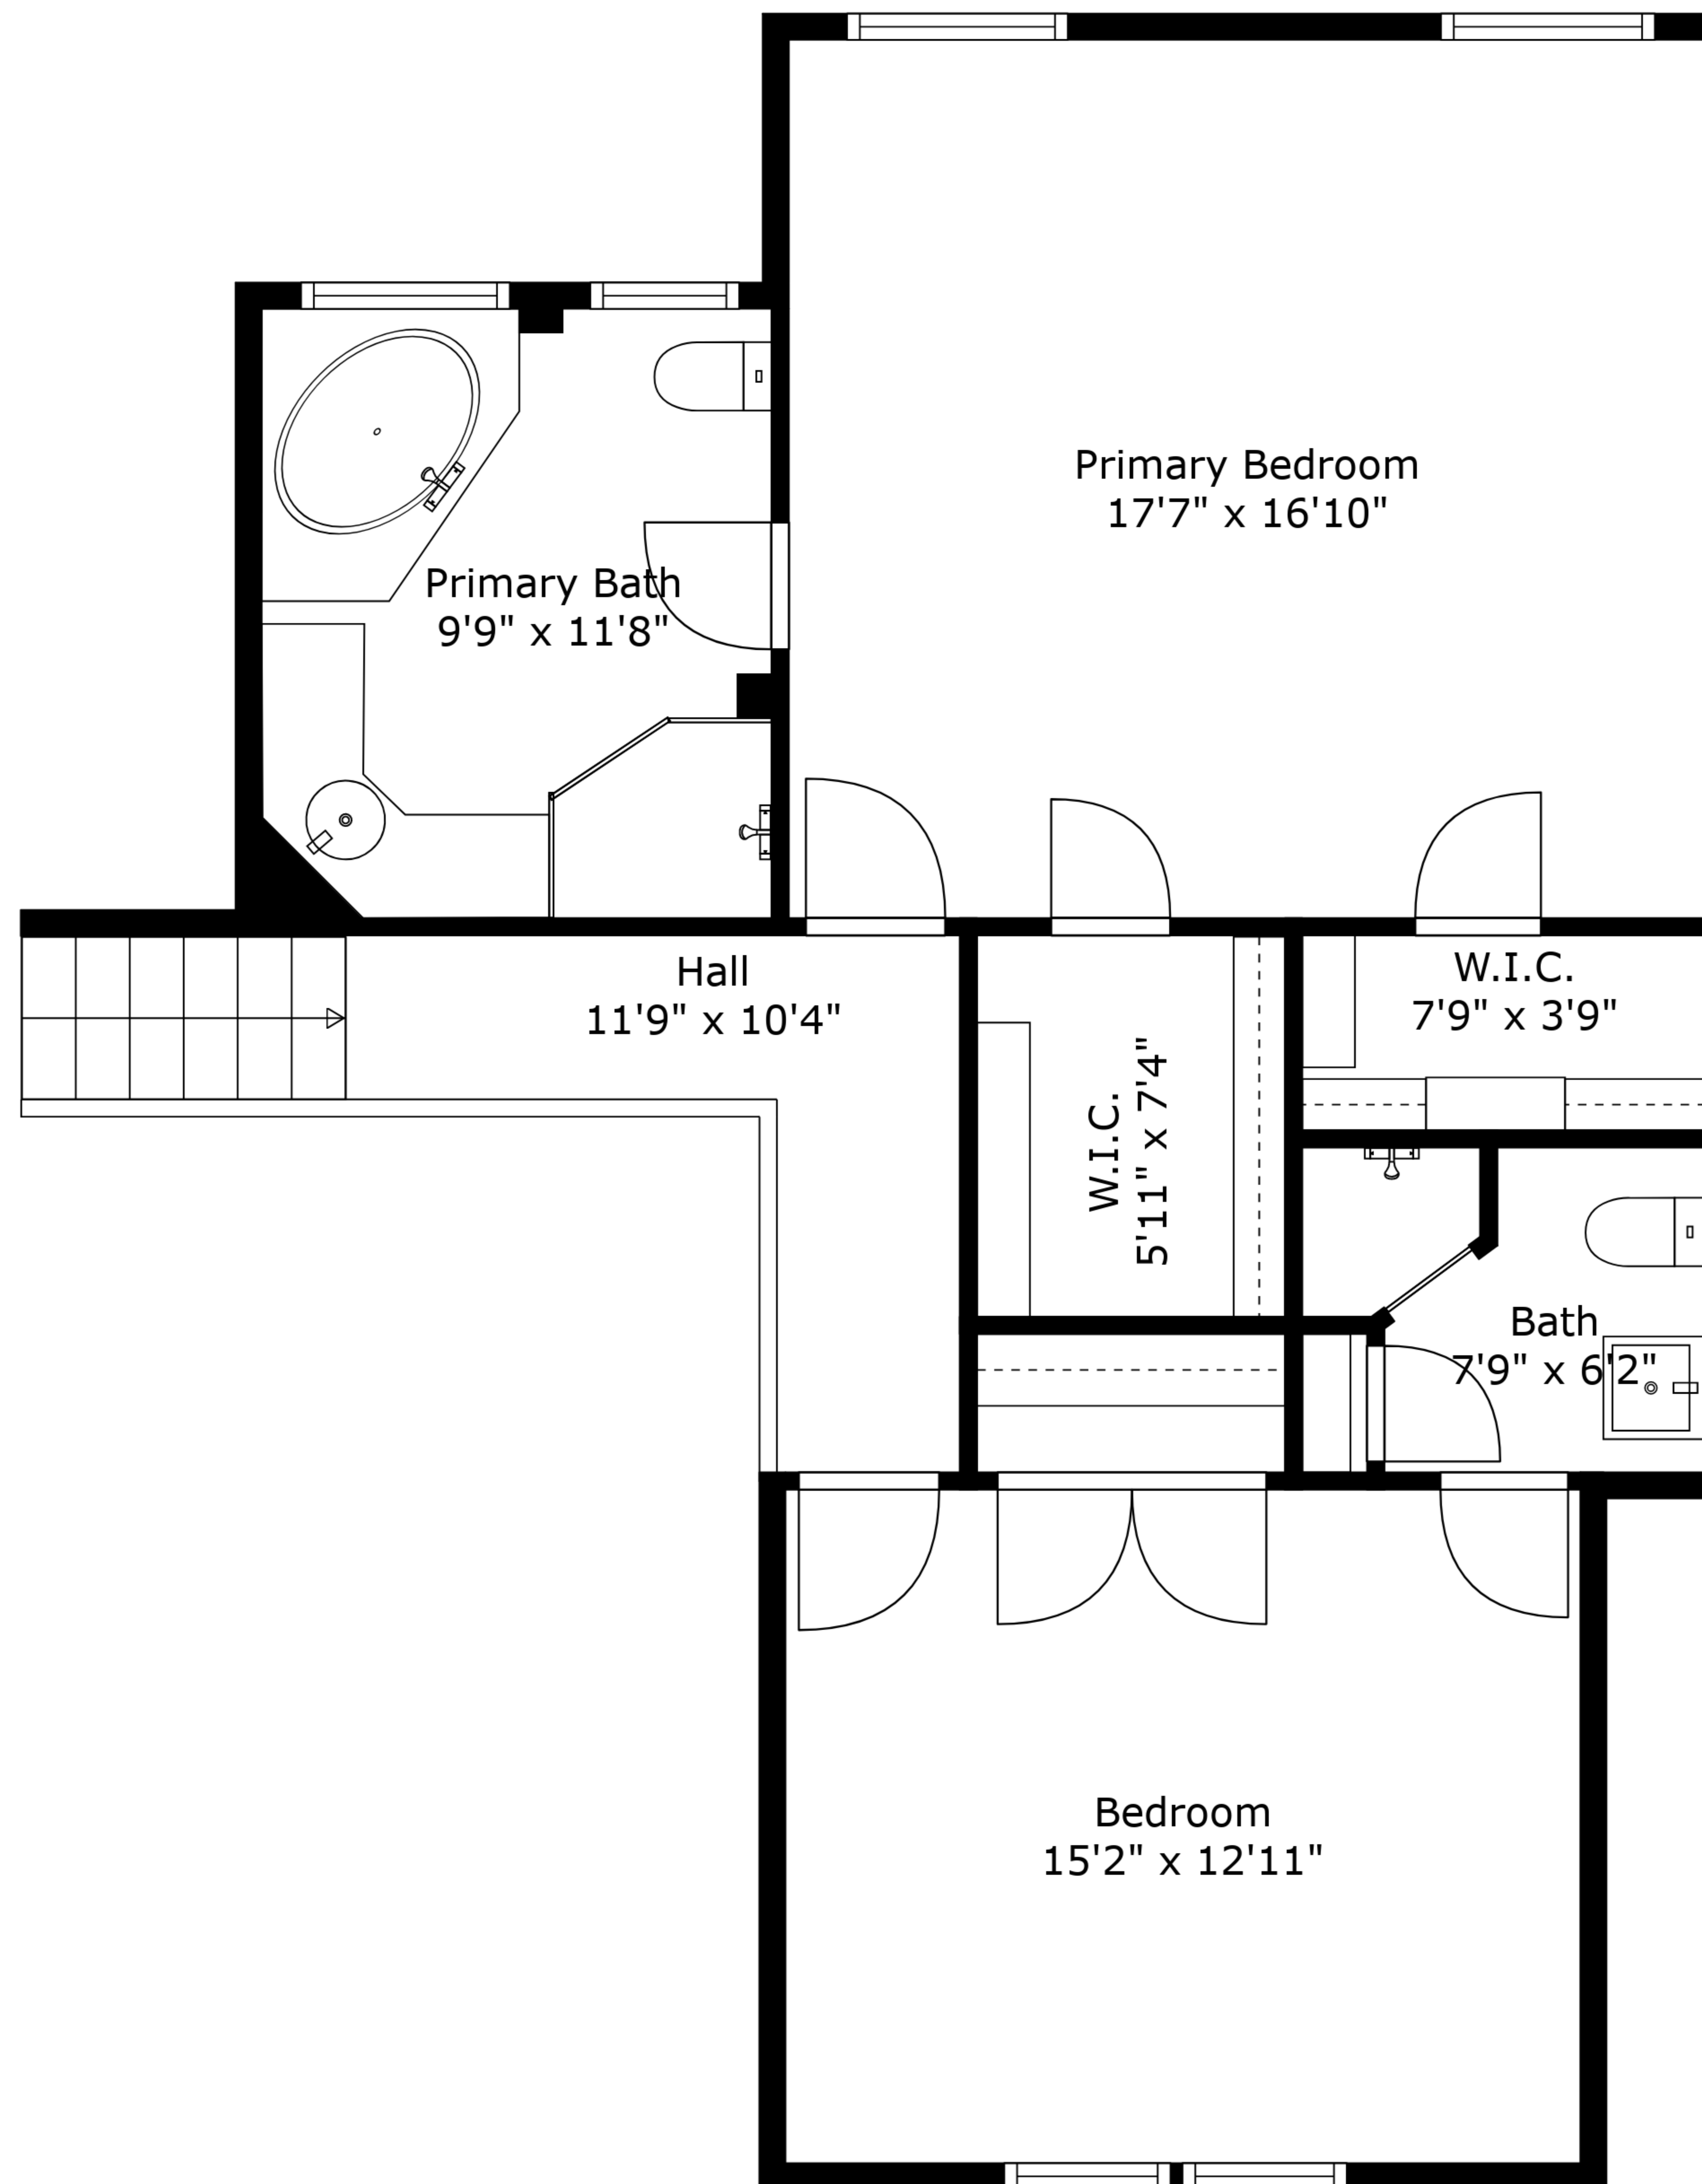

TOTAL: 4258 sq. ft
BELOW GROUND: 568 sq. ft, FLOOR 2: 481 sq. ft, FLOOR 3: 1481 sq. ft, FLOOR 4: 873 sq. ft, FLOOR 5: 855 sq. ft
EXCLUDED AREAS: STORAGE: 23 sq. ft, ELECTRICAL ROOM: 137 sq. ft, GARAGE: 487 sq. ft,
PATIO: 41 sq. ft, BALCONY: 187 sq. ft

Measurements Are Approximate - Deemed Highly Reliable But Not Guaranteed