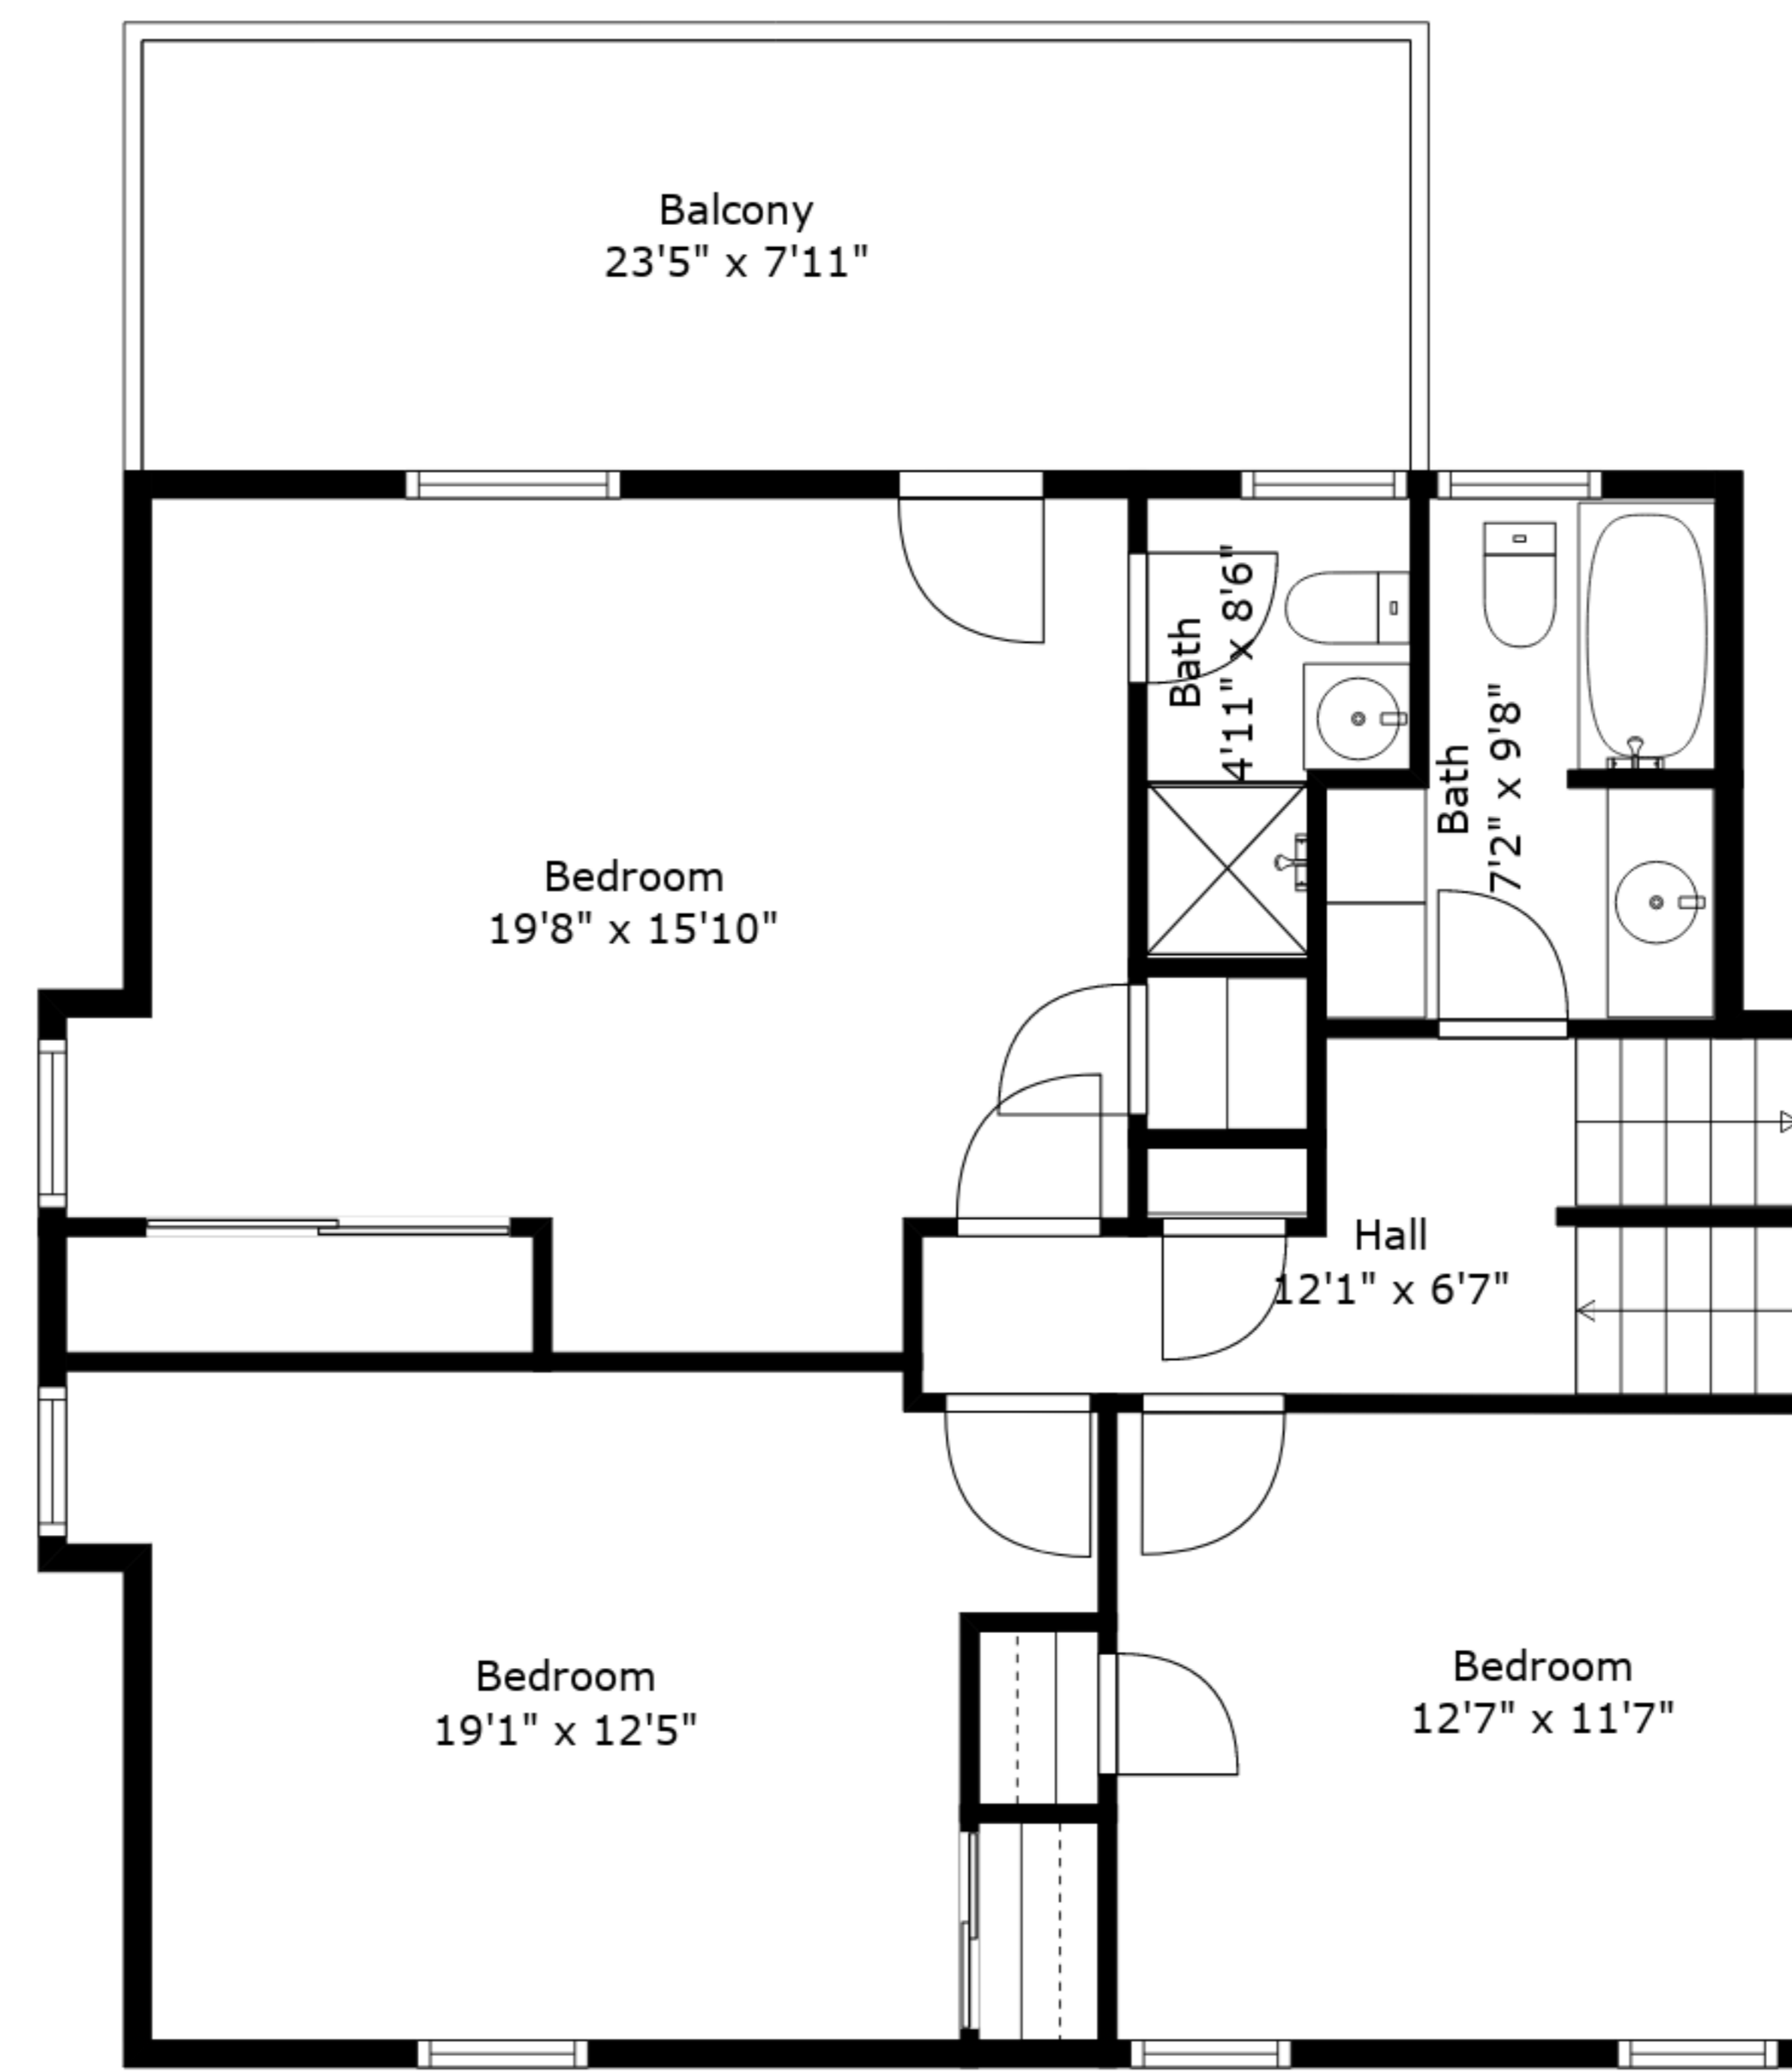

Floor 4

TOTAL: 4258 sq. ft
BELOW GROUND: 568 sq. ft, FLOOR 2: 481 sq. ft, FLOOR 3: 1481 sq. ft, FLOOR 4: 873 sq. ft, FLOOR 5: 855 sq. ft
EXCLUDED AREAS: STORAGE: 23 sq. ft, ELECTRICAL ROOM: 137 sq. ft, GARAGE: 487 sq. ft,
PATIO: 41 sq. ft, BALCONY: 187 sq. ft

Measurements Are Approximate - Deemed Highly Reliable But Not Guaranteed