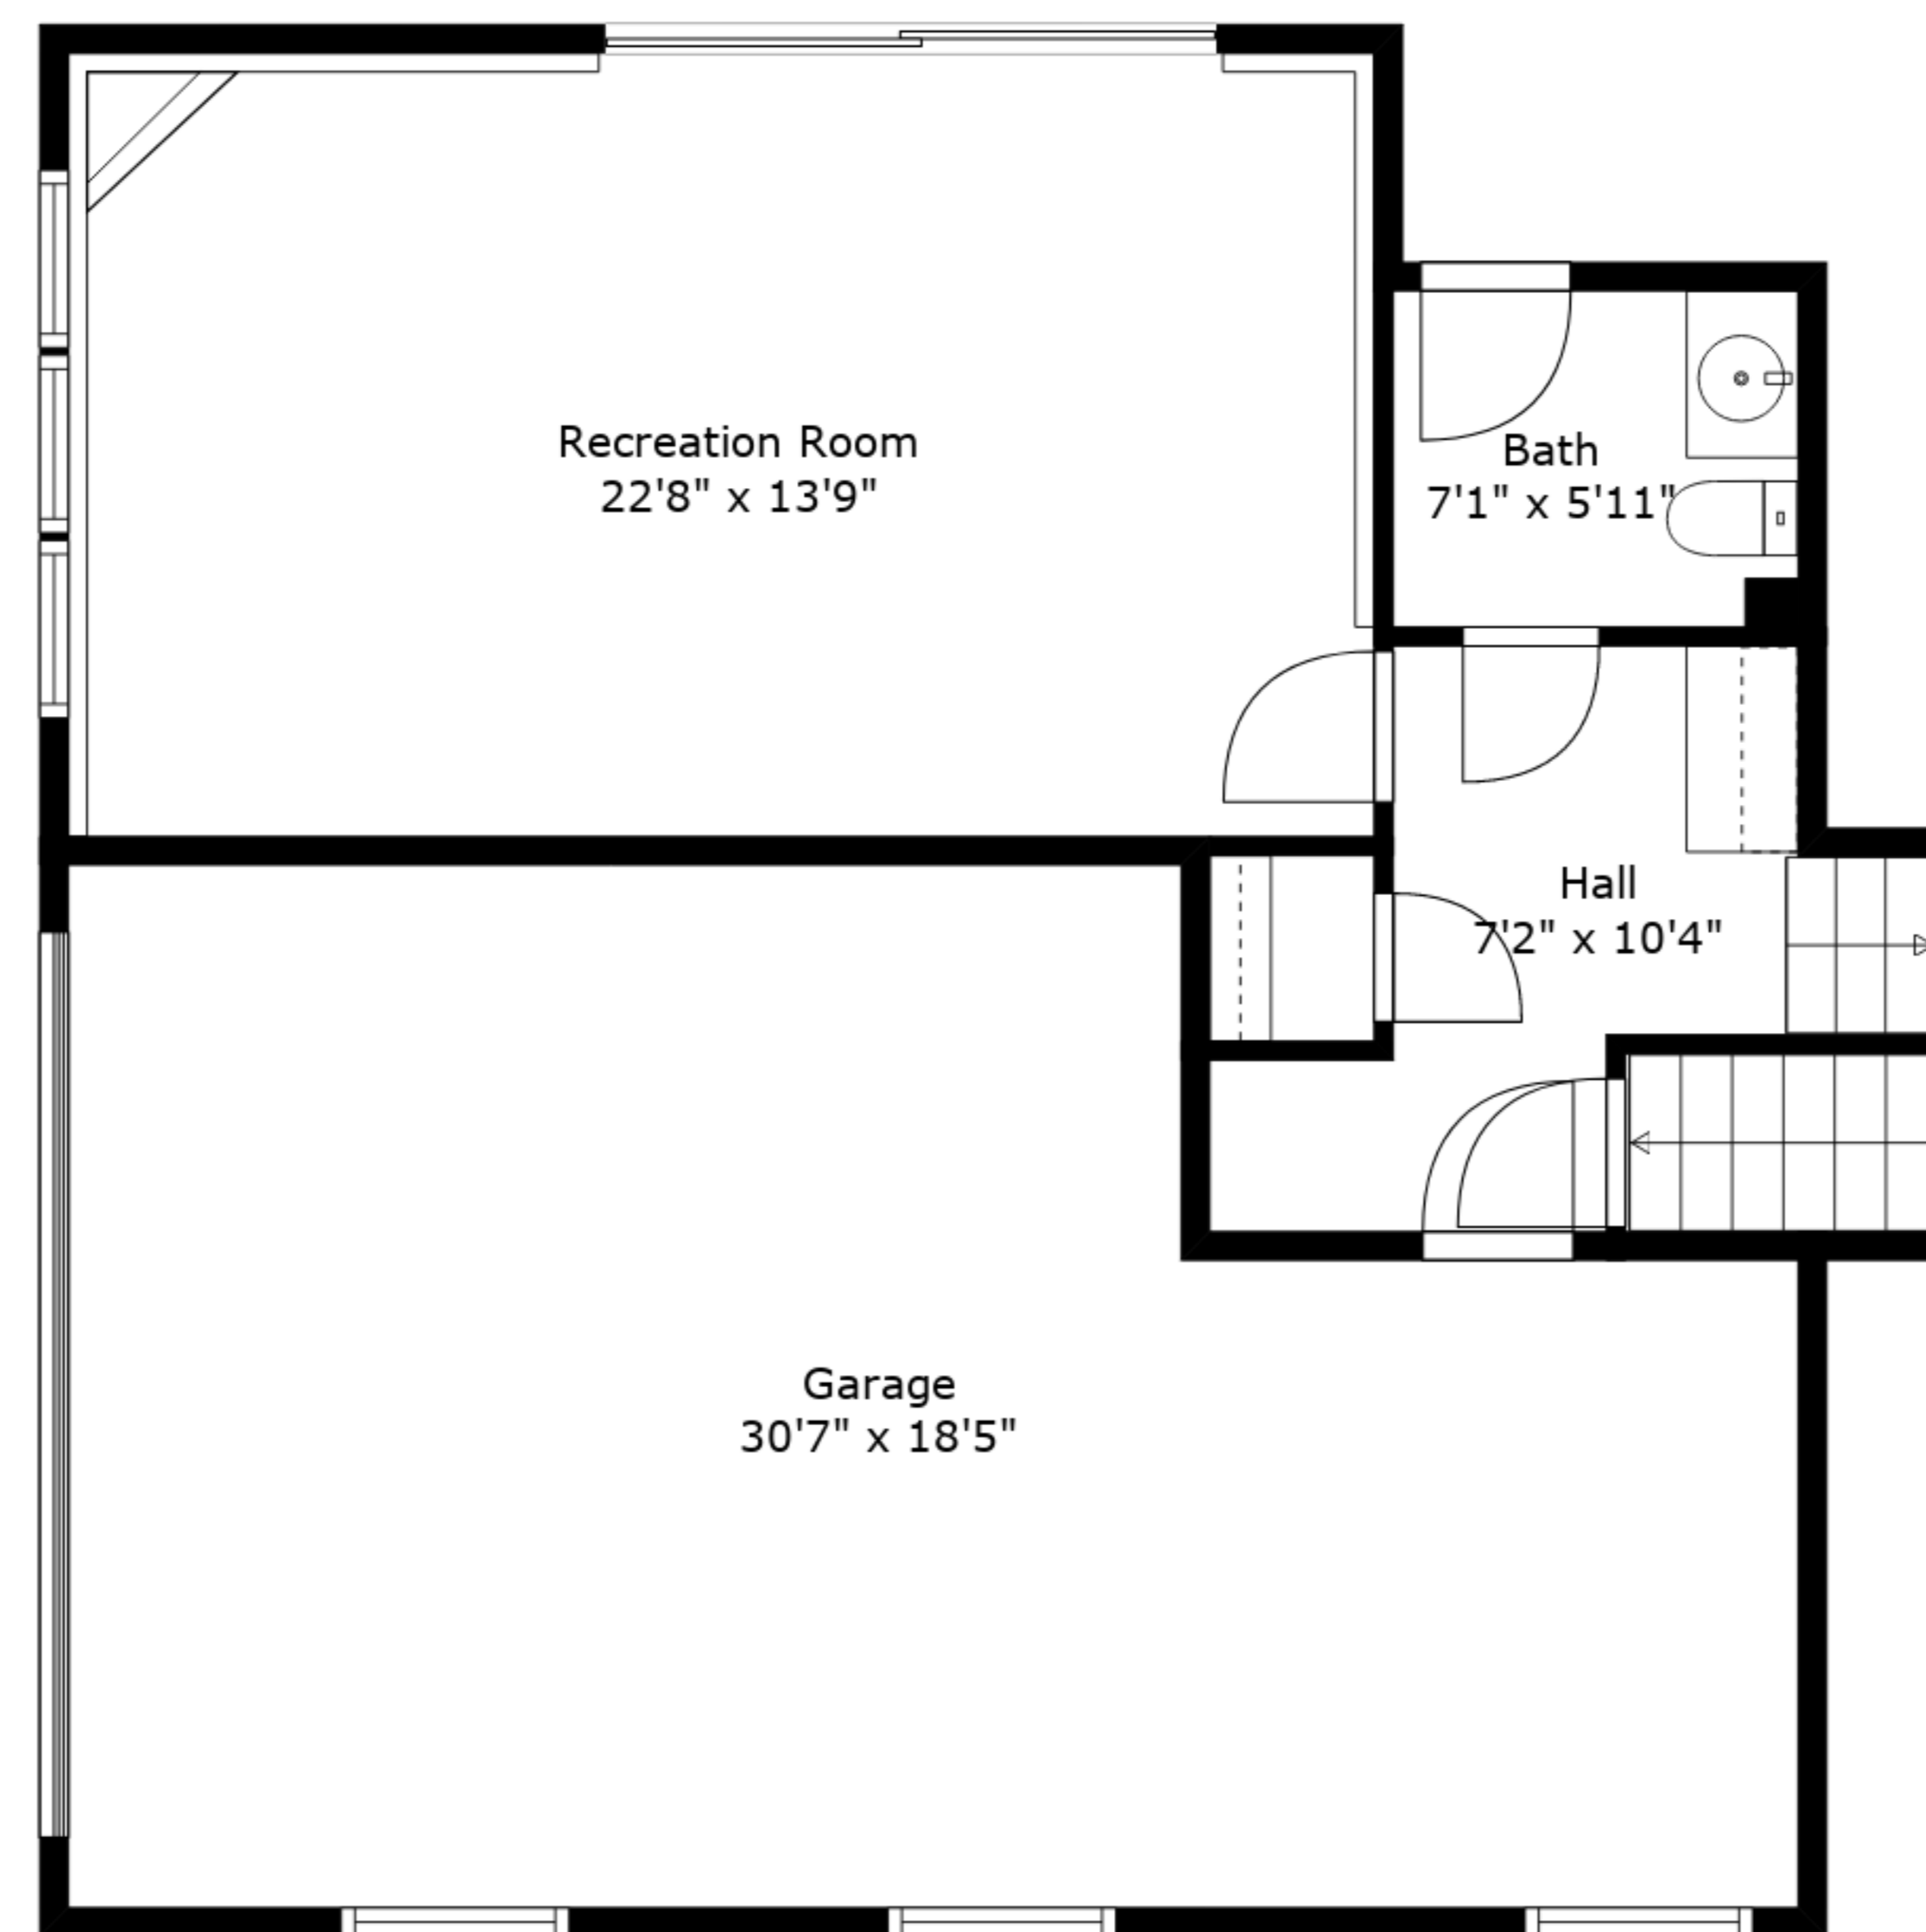

TOTAL: 4258 sq. ft
 BELOW GROUND: 568 sq. ft, FLOOR 2: 481 sq. ft, FLOOR 3: 1481 sq. ft, FLOOR 4: 873 sq. ft, FLOOR 5: 855 sq. ft
 EXCLUDED AREAS: STORAGE: 23 sq. ft, ELECTRICAL ROOM: 137 sq. ft, GARAGE: 487 sq. ft,
 PATIO: 41 sq. ft, BALCONY: 187 sq. ft

Measurements Are Approximate - Deemed Highly Reliable But Not Guaranteed

TOTAL: 4258 sq. ft
 BELOW GROUND: 568 sq. ft, FLOOR 2: 481 sq. ft, FLOOR 3: 1481 sq. ft, FLOOR 4: 873 sq. ft, FLOOR 5: 855 sq. ft
 EXCLUDED AREAS: STORAGE: 23 sq. ft, ELECTRICAL ROOM: 137 sq. ft, GARAGE: 487 sq. ft,
 PATIO: 41 sq. ft, BALCONY: 187 sq. ft

Measurements Are Approximate - Deemed Highly Reliable But Not Guaranteed

Floor 4

Floor 5

Floor 1

Floor 2

Floor 3

TOTAL: 4258 sq. ft
 BELOW GROUND: 568 sq. ft, FLOOR 2: 481 sq. ft, FLOOR 3: 1481 sq. ft, FLOOR 4: 873 sq. ft, FLOOR 5: 855 sq. ft
 EXCLUDED AREAS: STORAGE: 23 sq. ft, ELECTRICAL ROOM: 137 sq. ft, GARAGE: 487 sq. ft,
 PATIO: 41 sq. ft, BALCONY: 187 sq. ft