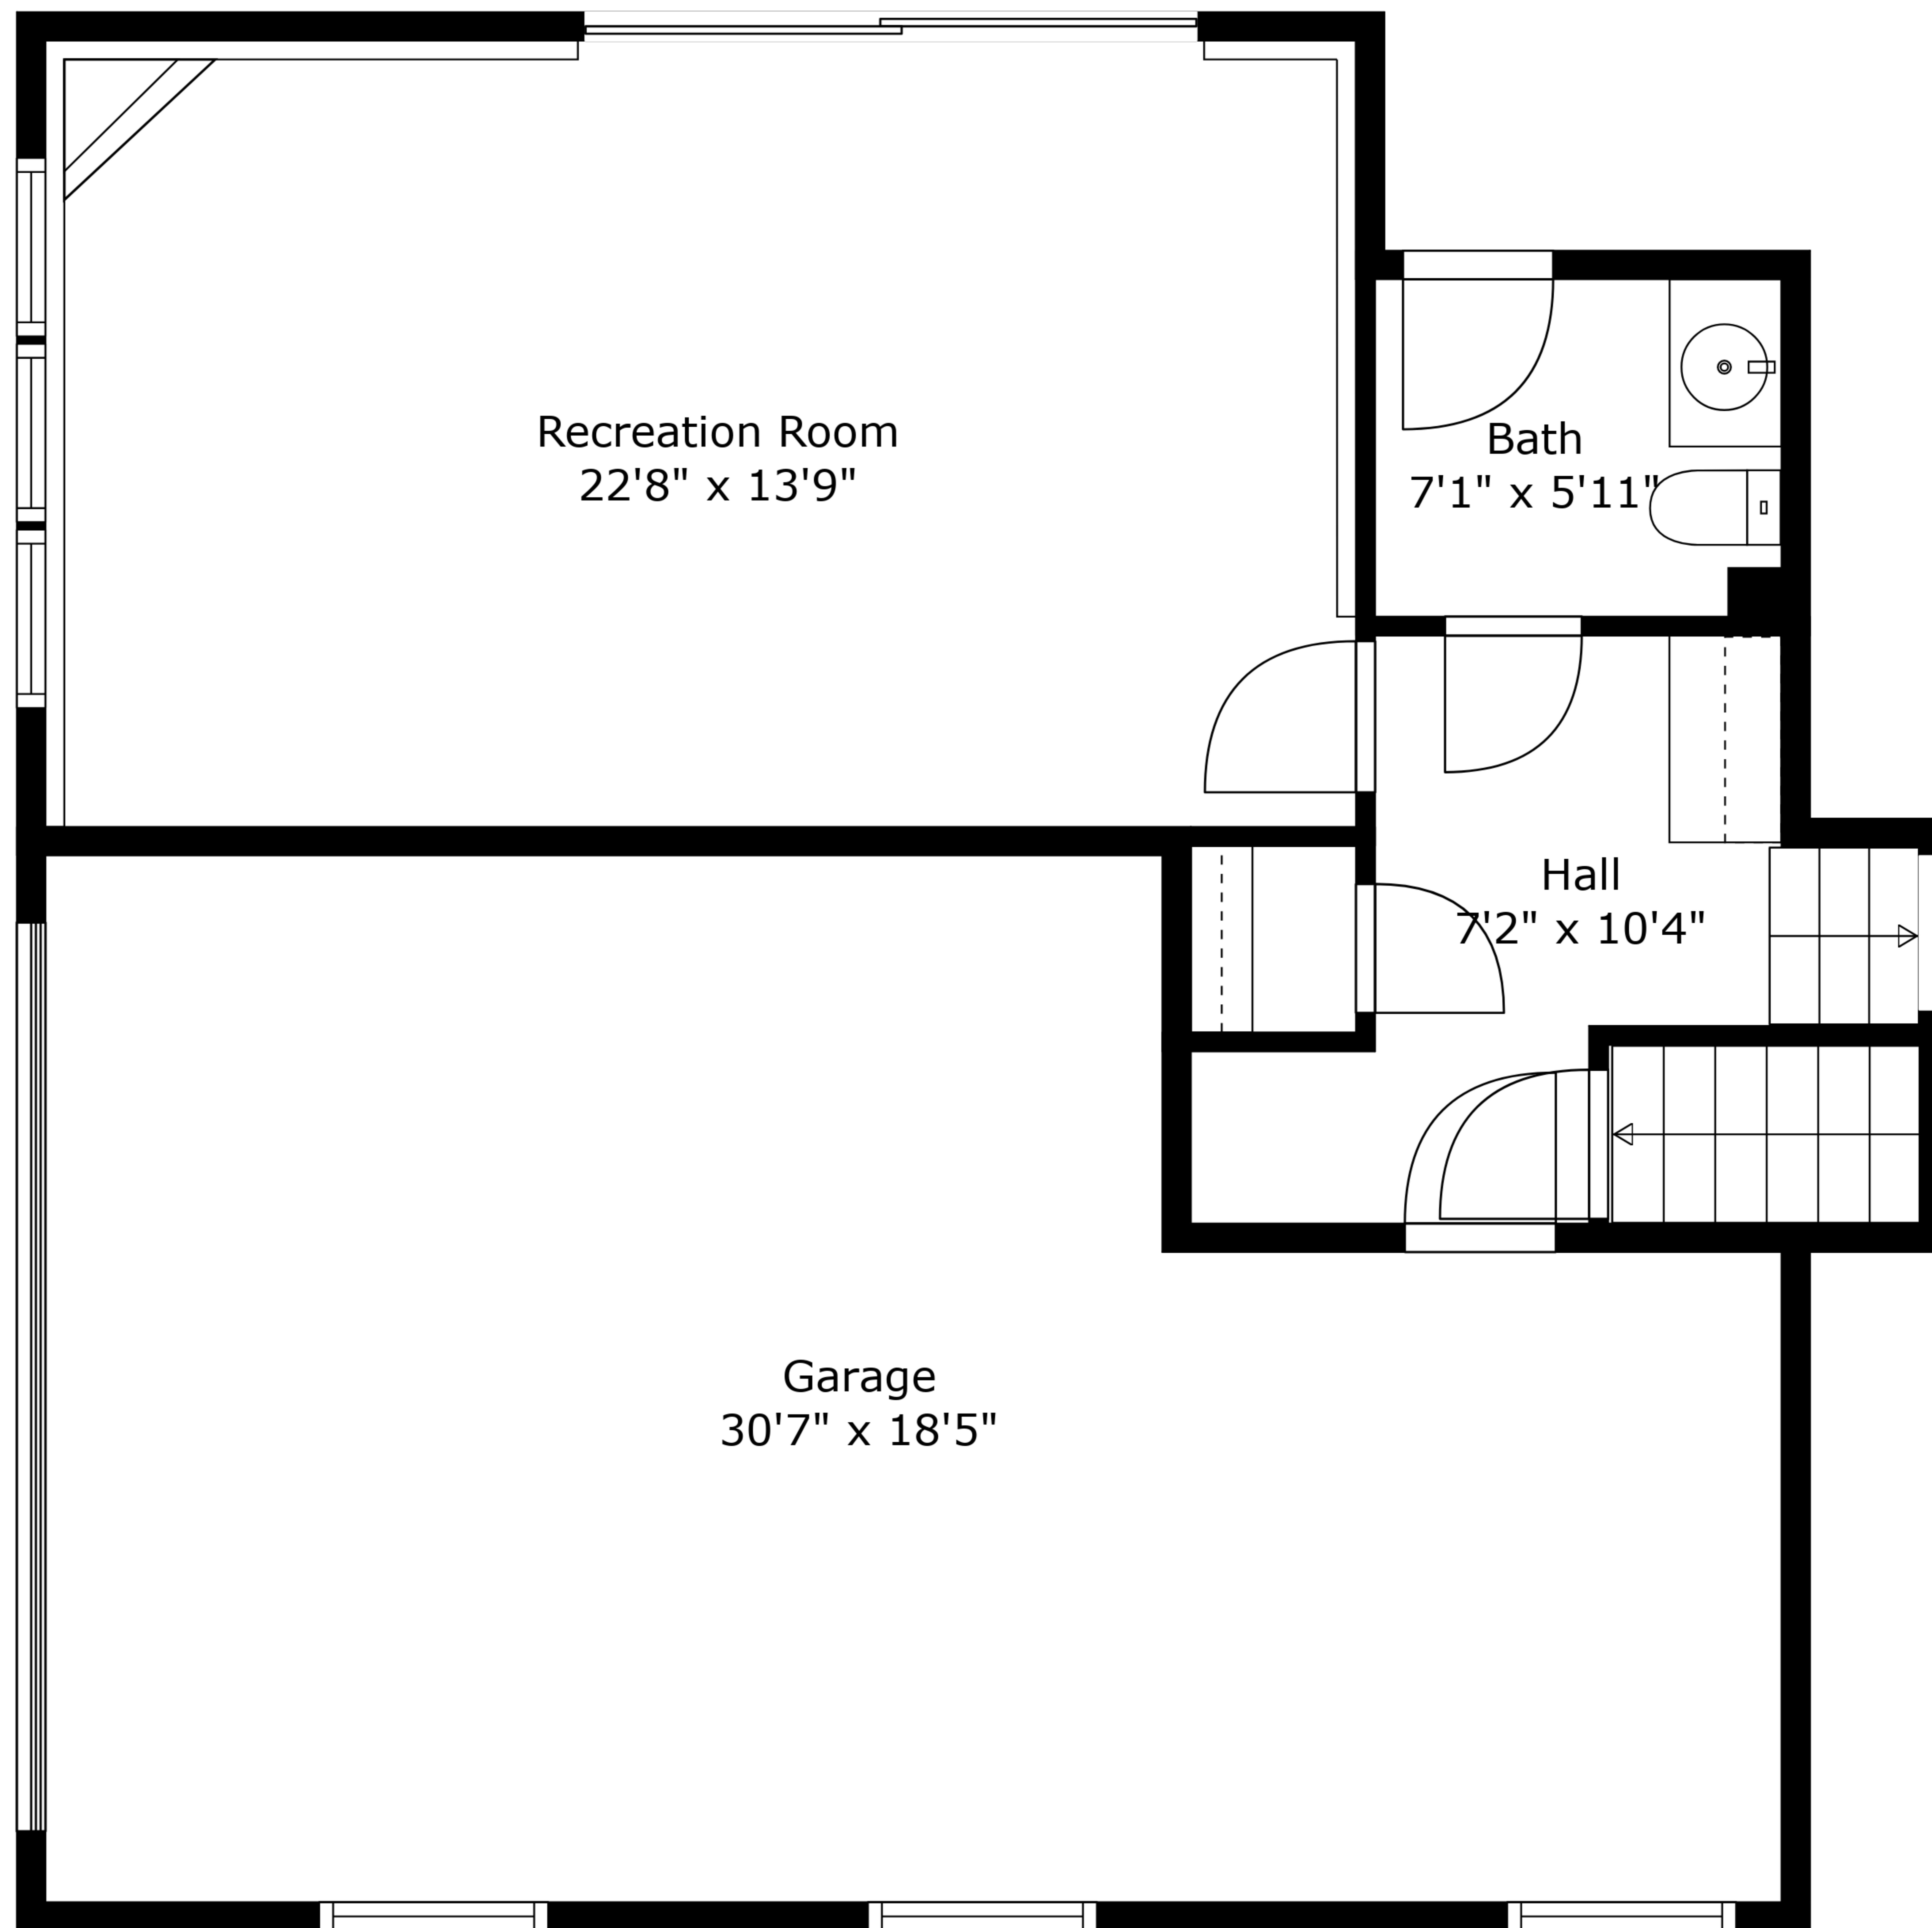

TOTAL: 4258 sq. ft
 BELOW GROUND: 568 sq. ft, FLOOR 2: 481 sq. ft, FLOOR 3: 1481 sq. ft, FLOOR 4: 873 sq. ft, FLOOR 5: 855 sq. ft
 EXCLUDED AREAS: STORAGE: 23 sq. ft, ELECTRICAL ROOM: 137 sq. ft, GARAGE: 487 sq. ft,
 PATIO: 41 sq. ft, BALCONY: 187 sq. ft

Measurements Are Approximate - Deemed Highly Reliable But Not Guaranteed

TOTAL: 4258 sq. ft
 BELOW GROUND: 568 sq. ft, FLOOR 2: 481 sq. ft, FLOOR 3: 1481 sq. ft, FLOOR 4: 873 sq. ft, FLOOR 5: 855 sq. ft
 EXCLUDED AREAS: STORAGE: 23 sq. ft, ELECTRICAL ROOM: 137 sq. ft, GARAGE: 487 sq. ft,
 PATIO: 41 sq. ft, BALCONY: 187 sq. ft