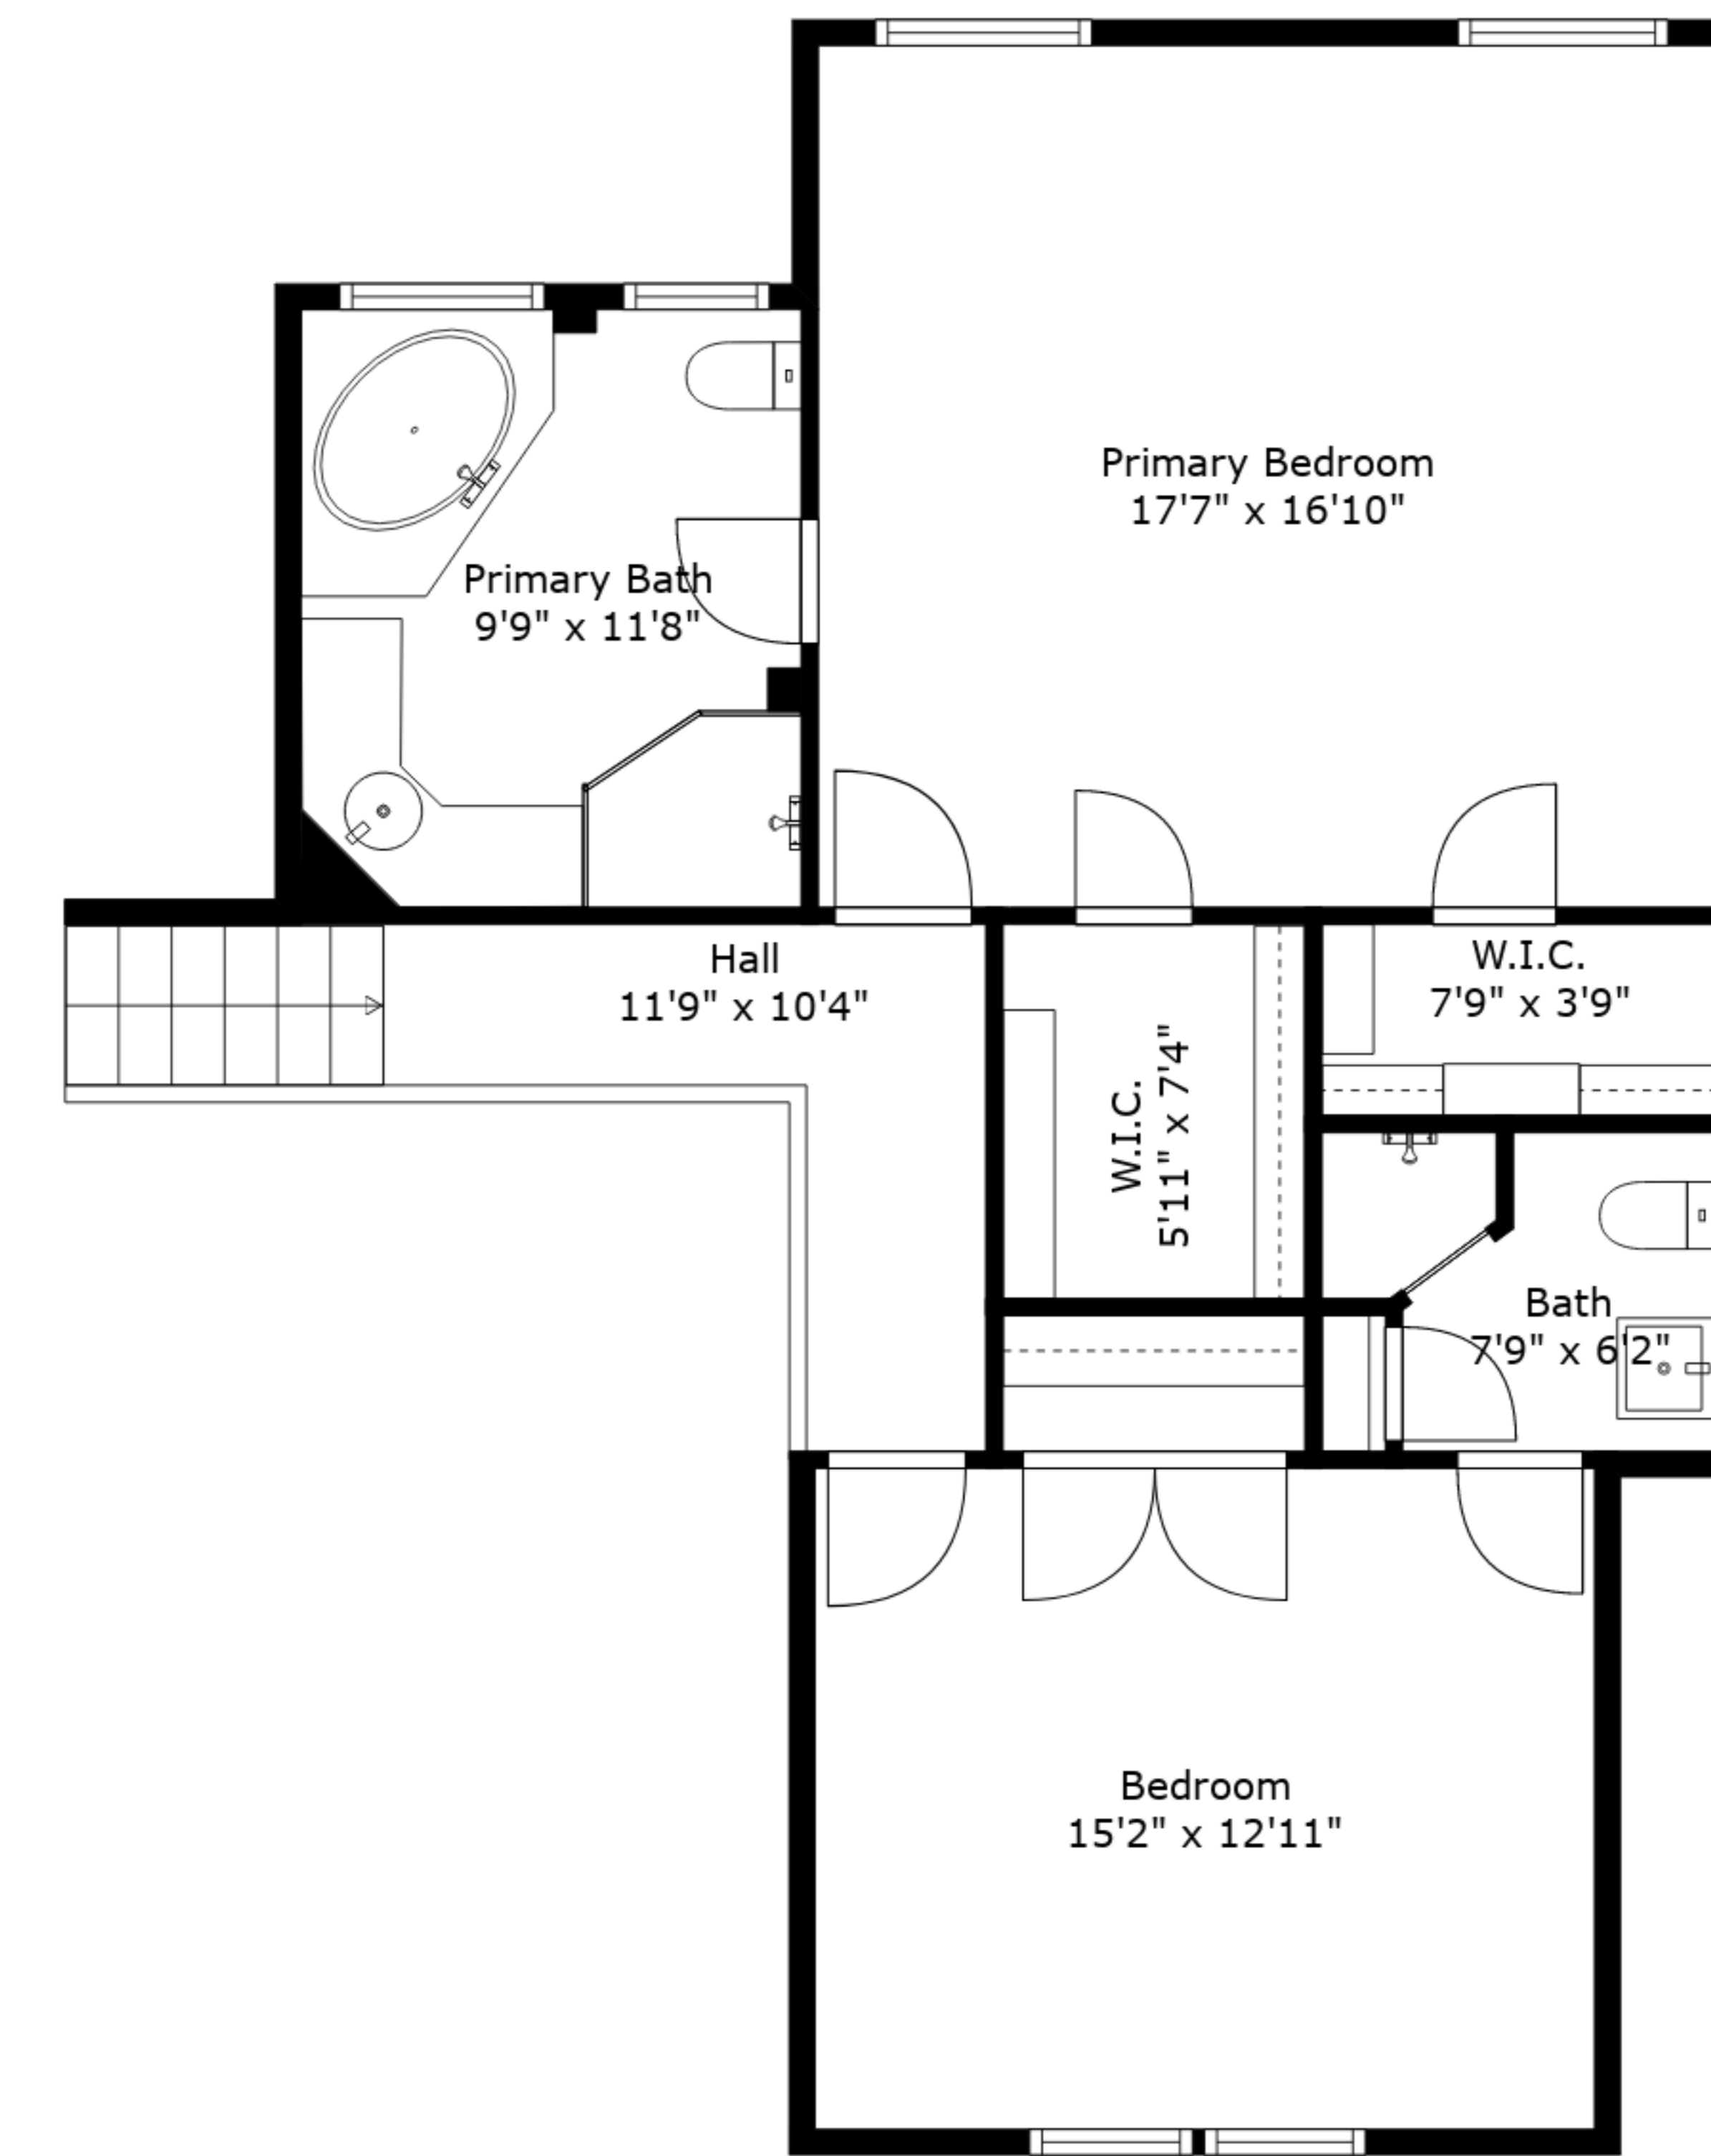

TOTAL: 4258 sq. ft
 BELOW GROUND: 568 sq. ft, FLOOR 2: 481 sq. ft, FLOOR 3: 1481 sq. ft, FLOOR 4: 873 sq. ft, FLOOR 5: 855 sq. ft
 EXCLUDED AREAS: STORAGE: 23 sq. ft, ELECTRICAL ROOM: 137 sq. ft, GARAGE: 487 sq. ft,
 PATIO: 41 sq. ft, BALCONY: 187 sq. ft

Measurements Are Approximate - Deemed Highly Reliable But Not Guaranteed

TOTAL: 4258 sq. ft
 BELOW GROUND: 568 sq. ft, FLOOR 2: 481 sq. ft, FLOOR 3: 1481 sq. ft, FLOOR 4: 873 sq. ft, FLOOR 5: 855 sq. ft
 EXCLUDED AREAS: STORAGE: 23 sq. ft, ELECTRICAL ROOM: 137 sq. ft, GARAGE: 487 sq. ft,
 PATIO: 41 sq. ft, BALCONY: 187 sq. ft

Measurements Are Approximate - Deemed Highly Reliable But Not Guaranteed

Floor 4

Floor 5

Floor 1

Floor 2

Floor 3

TOTAL: 4258 sq. ft
 BELOW GROUND: 568 sq. ft, FLOOR 2: 481 sq. ft, FLOOR 3: 1481 sq. ft, FLOOR 4: 873 sq. ft, FLOOR 5: 855 sq. ft
 EXCLUDED AREAS: STORAGE: 23 sq. ft, ELECTRICAL ROOM: 137 sq. ft, GARAGE: 487 sq. ft,
 PATIO: 41 sq. ft, BALCONY: 187 sq. ft