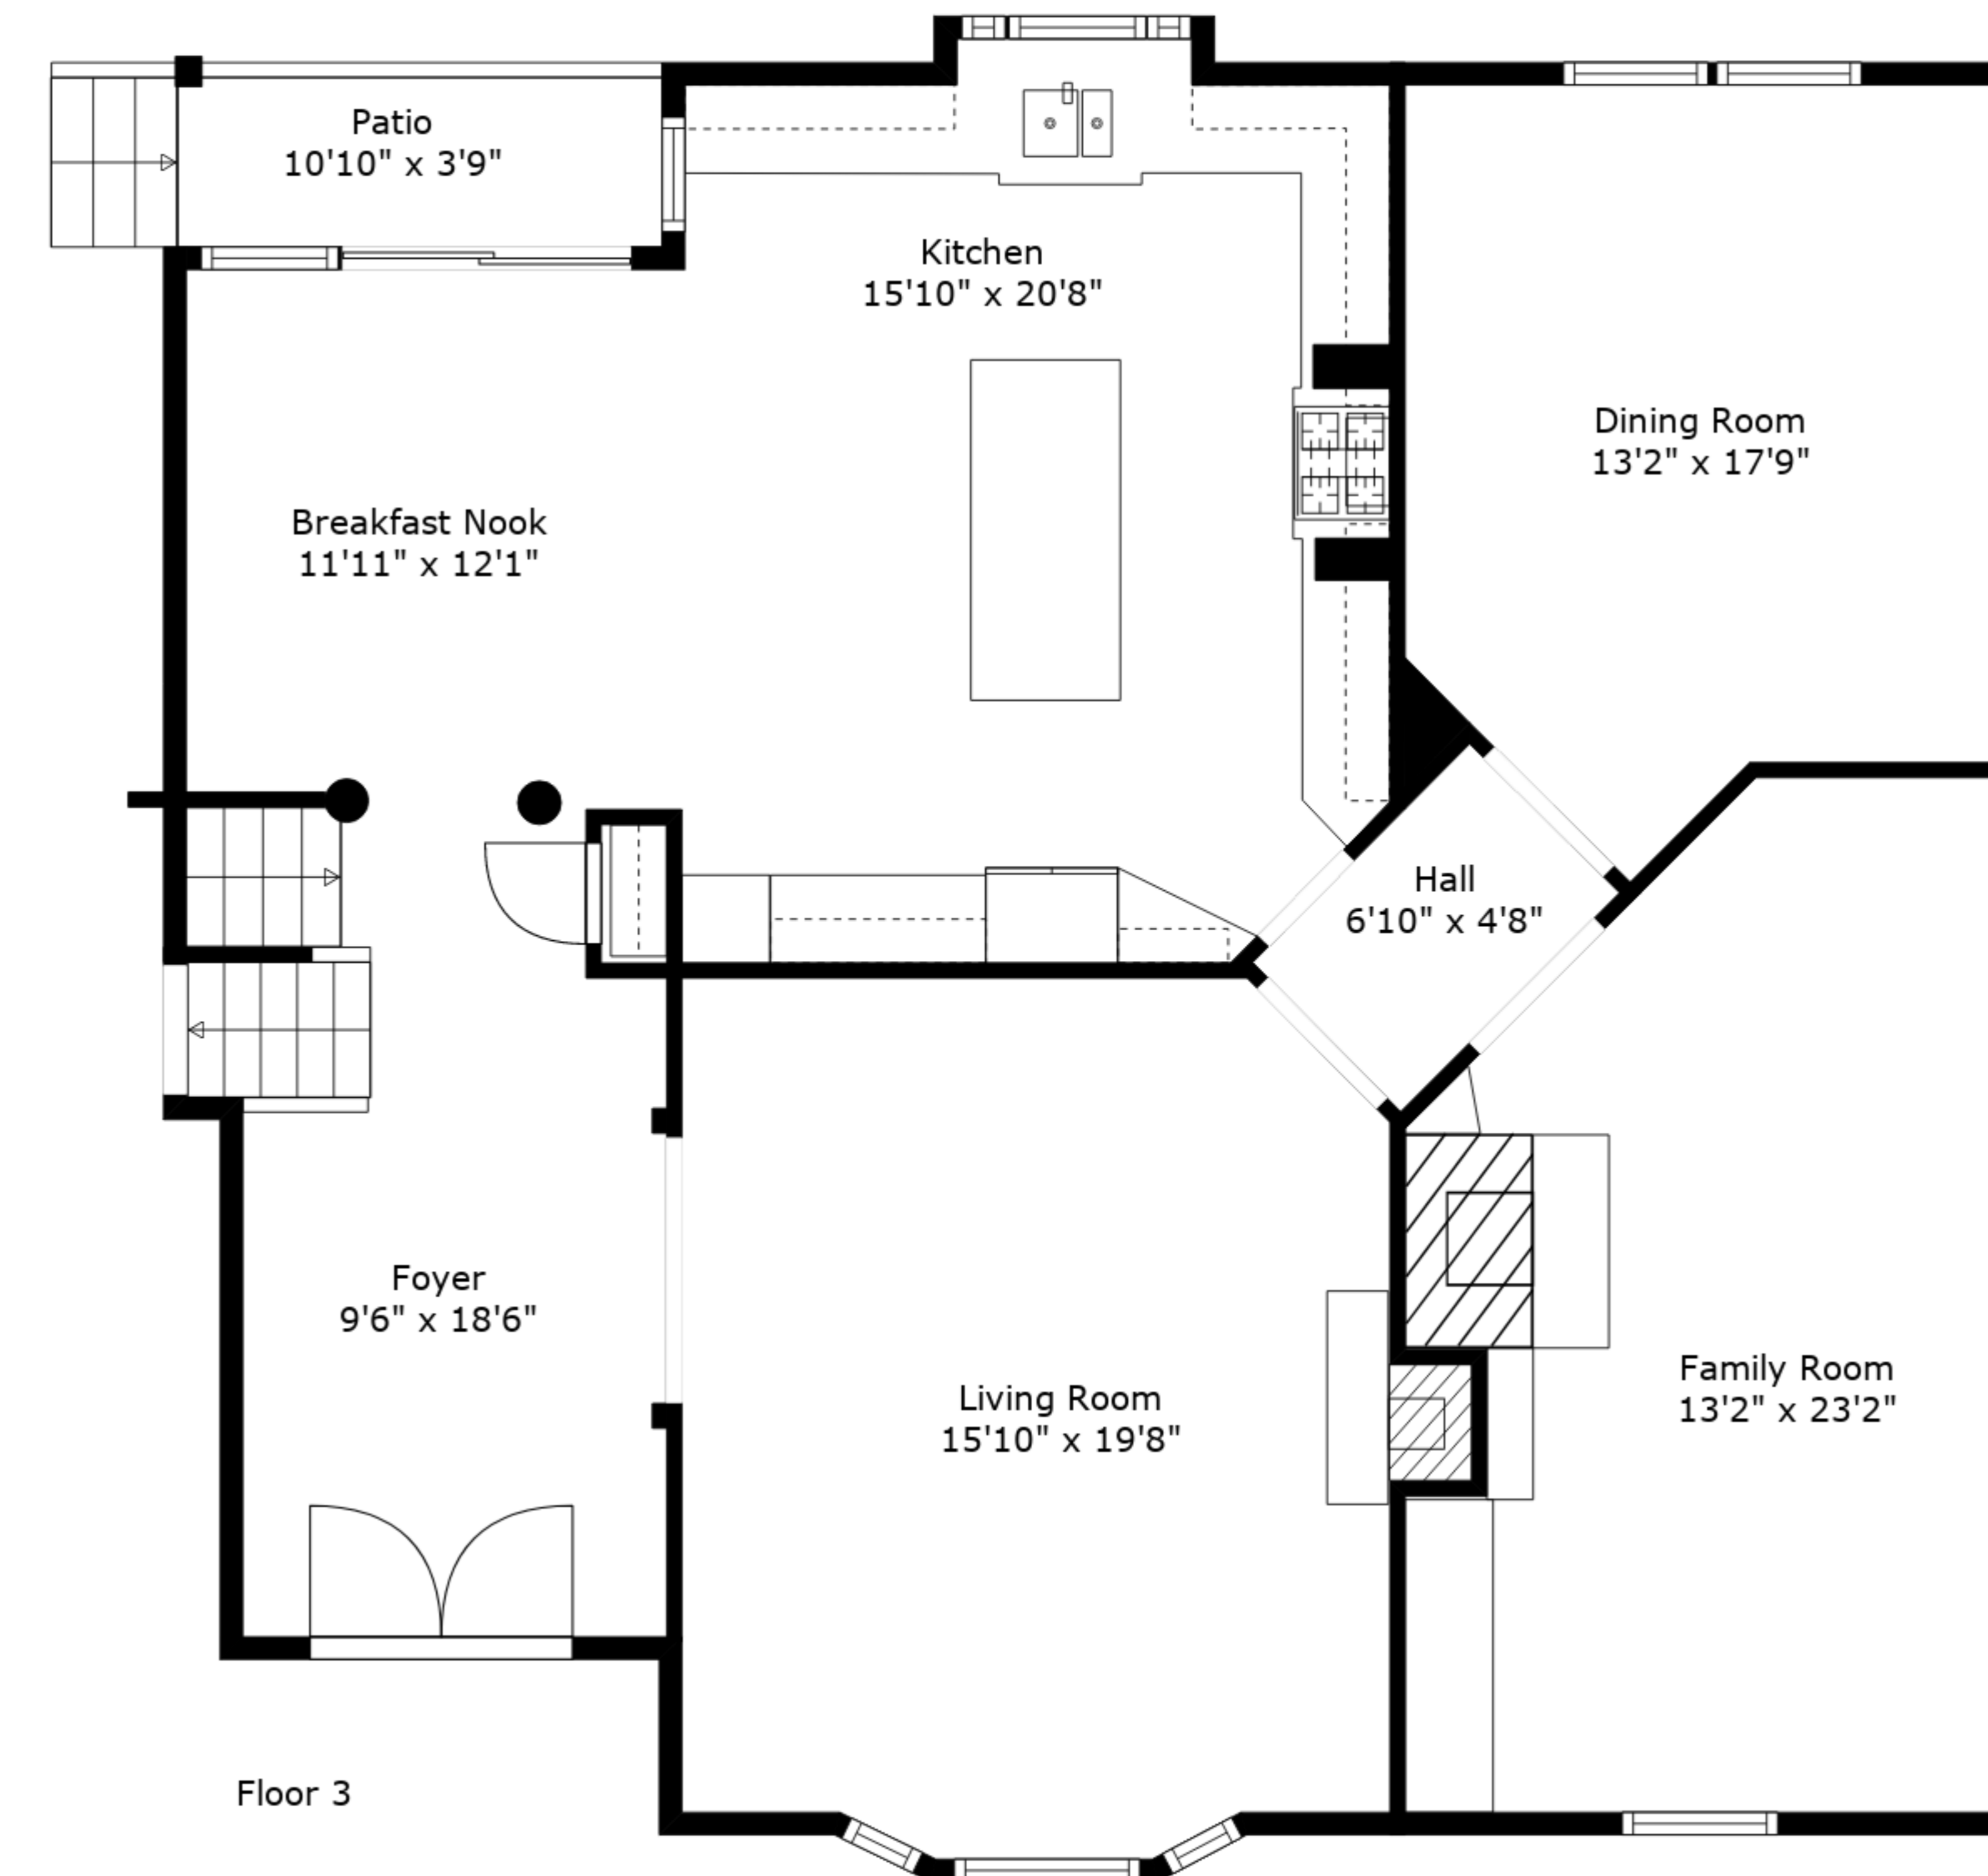

TOTAL: 4258 sq. ft
 BELOW GROUND: 568 sq. ft, FLOOR 2: 481 sq. ft, FLOOR 3: 1481 sq. ft, FLOOR 4: 873 sq. ft, FLOOR 5: 855 sq. ft
 EXCLUDED AREAS: STORAGE: 23 sq. ft, ELECTRICAL ROOM: 137 sq. ft, GARAGE: 487 sq. ft,
 PATIO: 41 sq. ft, BALCONY: 187 sq. ft

Measurements Are Approximate - Deemed Highly Reliable But Not Guaranteed

TOTAL: 4258 sq. ft
 BELOW GROUND: 568 sq. ft, FLOOR 2: 481 sq. ft, FLOOR 3: 1481 sq. ft, FLOOR 4: 873 sq. ft, FLOOR 5: 855 sq. ft
 EXCLUDED AREAS: STORAGE: 23 sq. ft, ELECTRICAL ROOM: 137 sq. ft, GARAGE: 487 sq. ft,
 PATIO: 41 sq. ft, BALCONY: 187 sq. ft

Measurements Are Approximate - Deemed Highly Reliable But Not Guaranteed

Floor 4

Floor 5

Floor 1

Floor 2

Floor 3

TOTAL: 4258 sq. ft
 BELOW GROUND: 568 sq. ft, FLOOR 2: 481 sq. ft, FLOOR 3: 1481 sq. ft, FLOOR 4: 873 sq. ft, FLOOR 5: 855 sq. ft
 EXCLUDED AREAS: STORAGE: 23 sq. ft, ELECTRICAL ROOM: 137 sq. ft, GARAGE: 487 sq. ft,
 PATIO: 41 sq. ft, BALCONY: 187 sq. ft