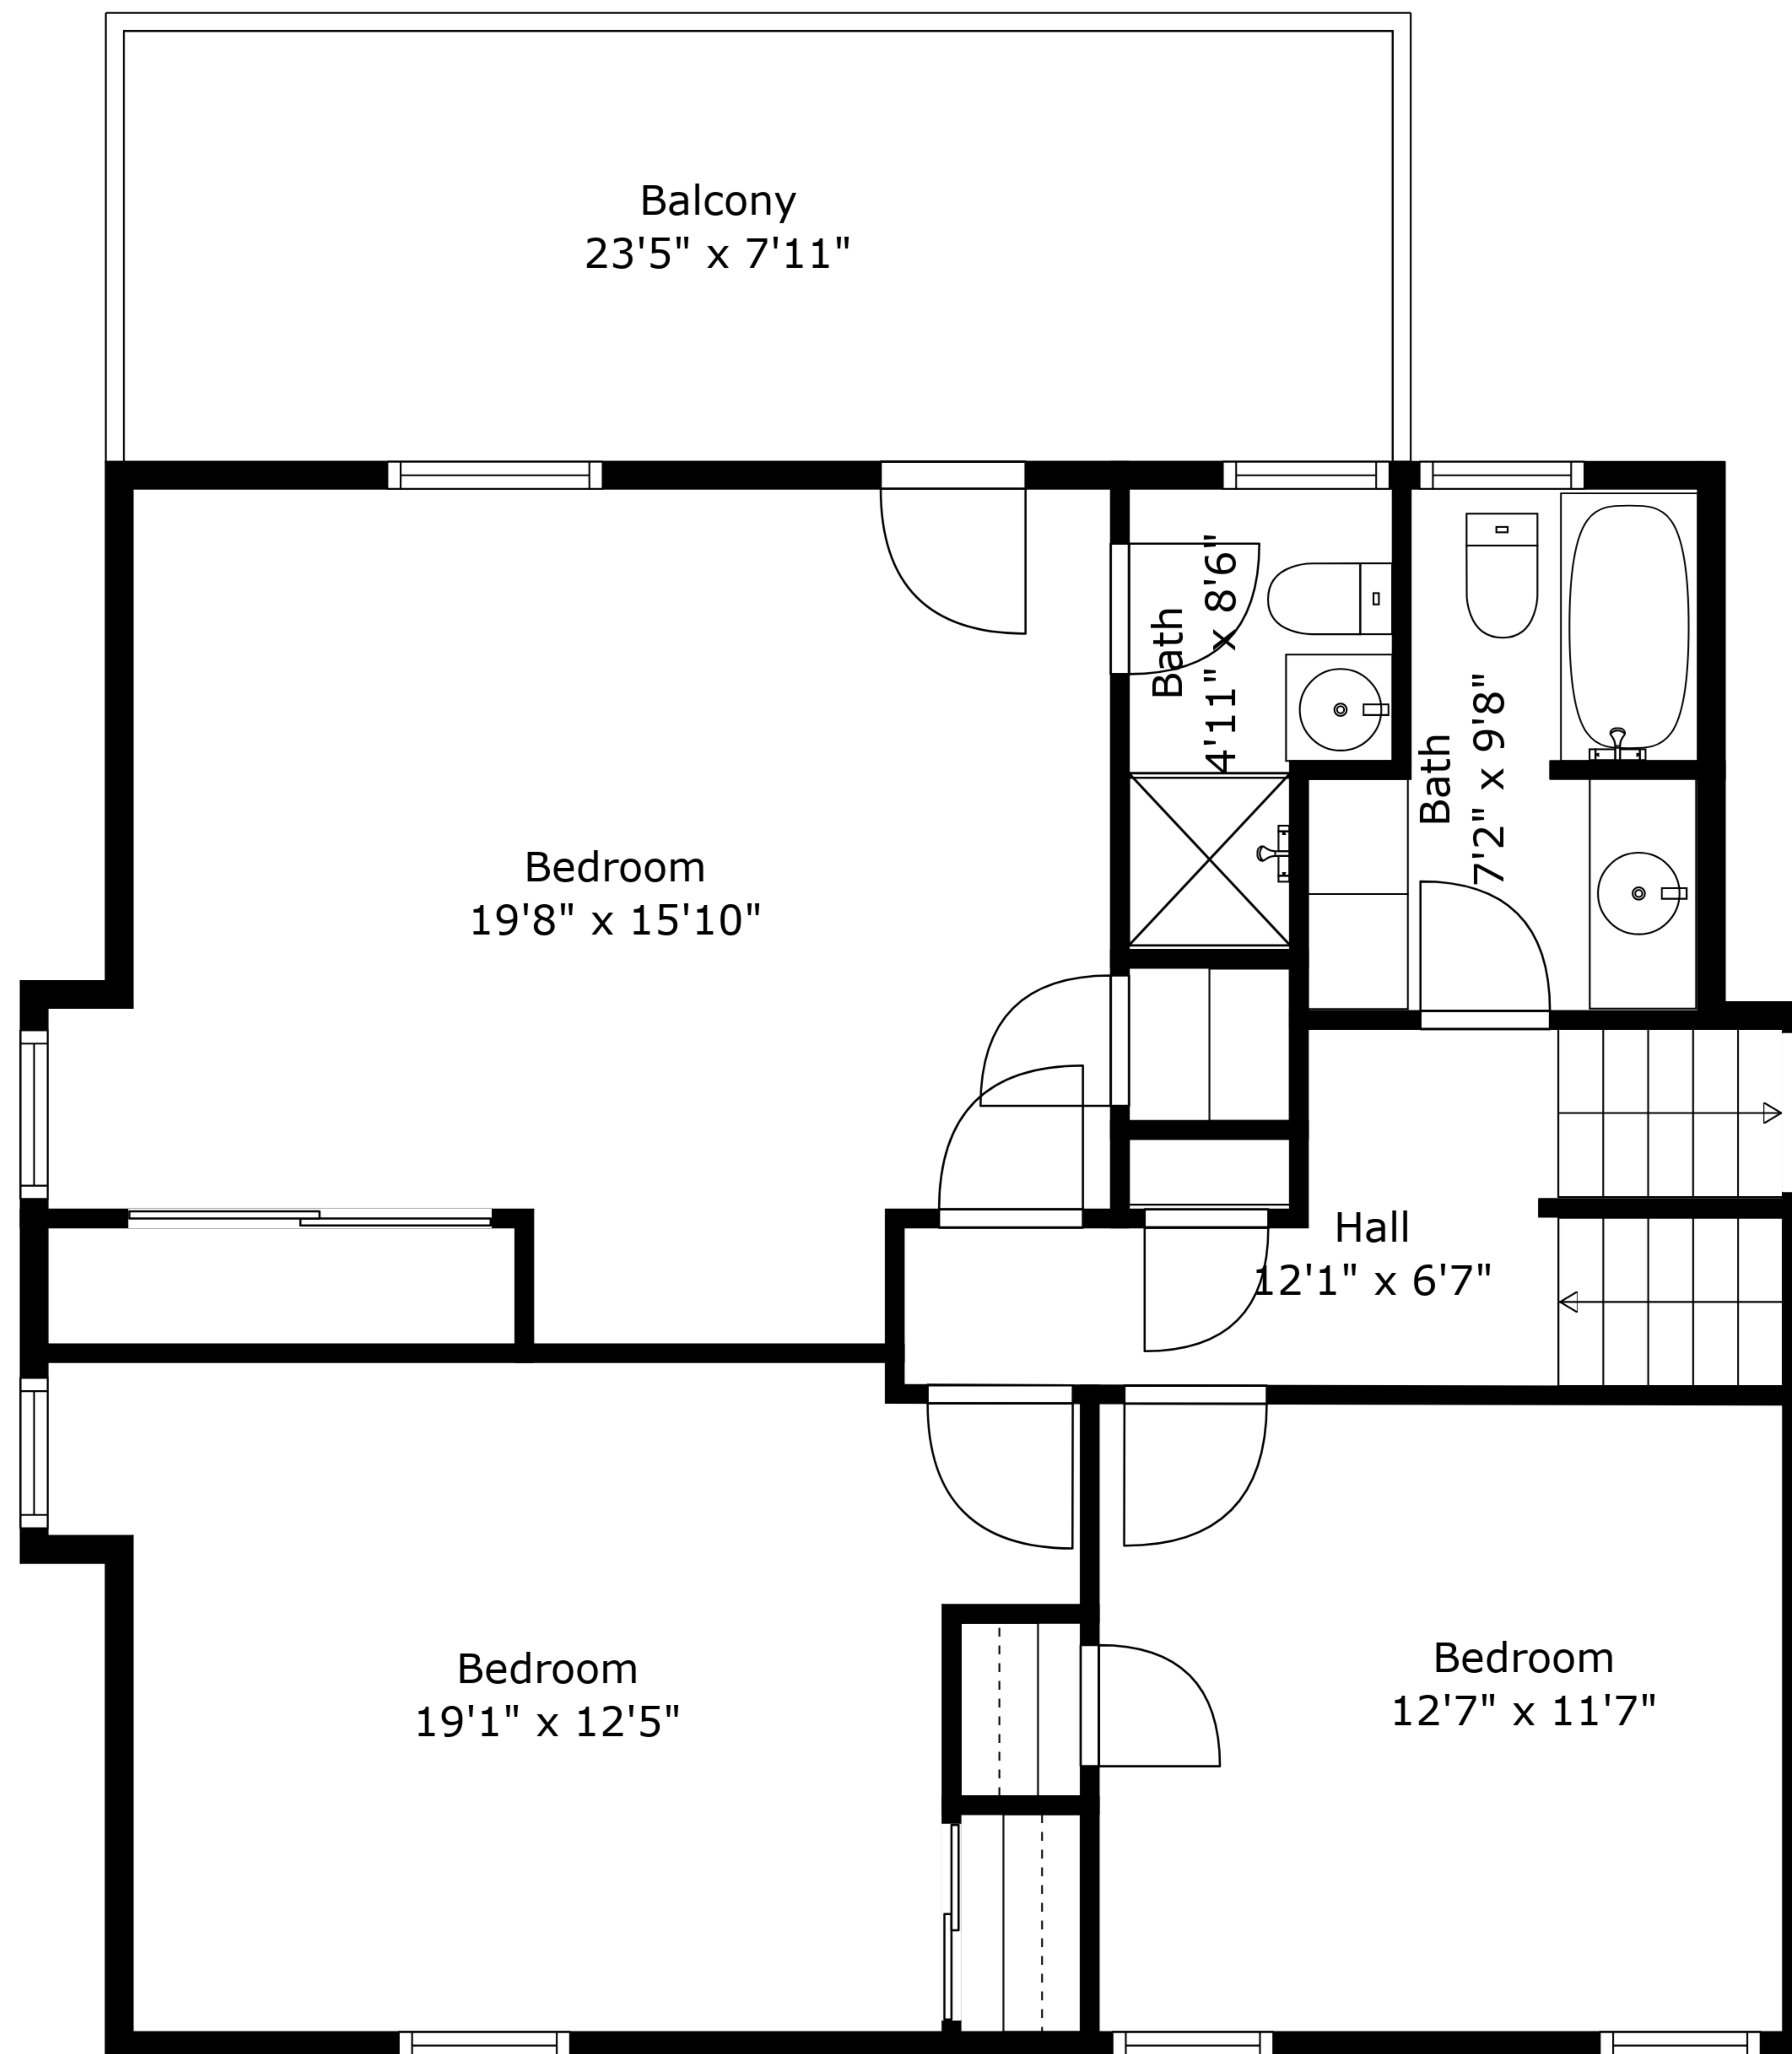

TOTAL: 4258 sq. ft
 BELOW GROUND: 568 sq. ft, FLOOR 2: 481 sq. ft, FLOOR 3: 1481 sq. ft, FLOOR 4: 873 sq. ft, FLOOR 5: 855 sq. ft
 EXCLUDED AREAS: STORAGE: 23 sq. ft, ELECTRICAL ROOM: 137 sq. ft, GARAGE: 487 sq. ft,
 PATIO: 41 sq. ft, BALCONY: 187 sq. ft

Measurements Are Approximate - Deemed Highly Reliable But Not Guaranteed

TOTAL: 4258 sq. ft
 BELOW GROUND: 568 sq. ft, FLOOR 2: 481 sq. ft, FLOOR 3: 1481 sq. ft, FLOOR 4: 873 sq. ft, FLOOR 5: 855 sq. ft
 EXCLUDED AREAS: STORAGE: 23 sq. ft, ELECTRICAL ROOM: 137 sq. ft, GARAGE: 487 sq. ft,
 PATIO: 41 sq. ft, BALCONY: 187 sq. ft