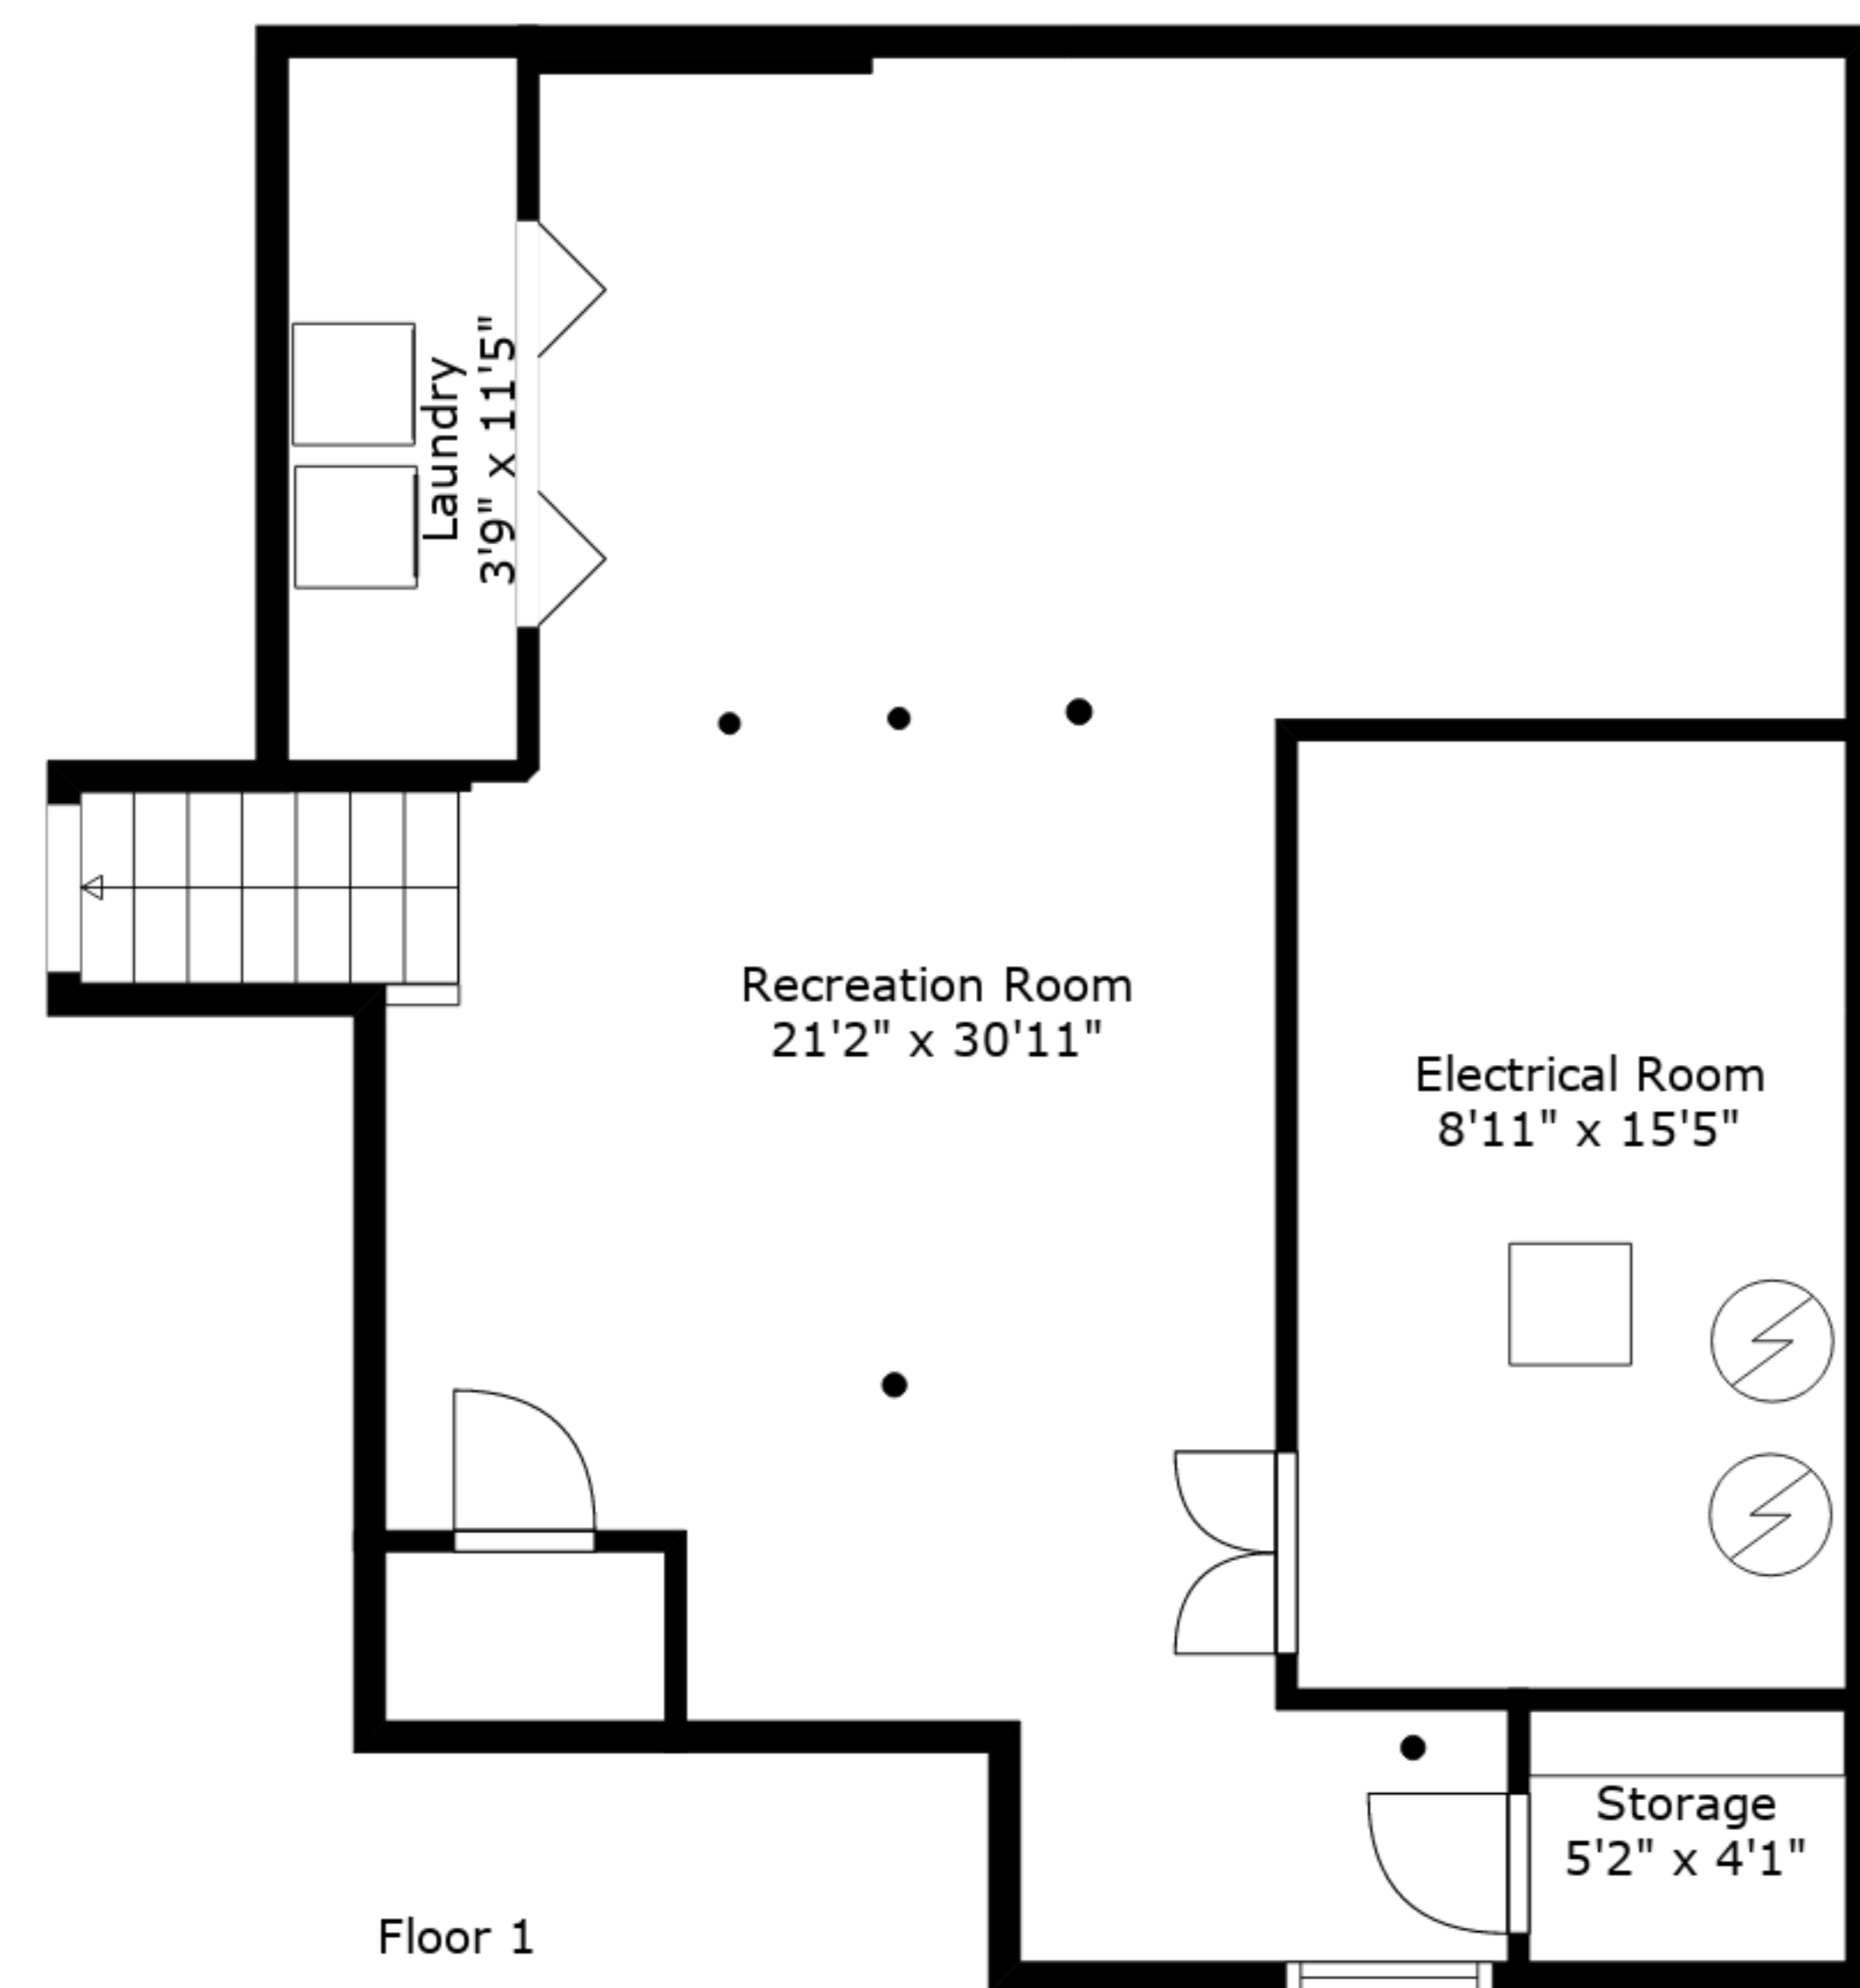

TOTAL: 4258 sq. ft
 BELOW GROUND: 568 sq. ft, FLOOR 2: 481 sq. ft, FLOOR 3: 1481 sq. ft, FLOOR 4: 873 sq. ft, FLOOR 5: 855 sq. ft
 EXCLUDED AREAS: STORAGE: 23 sq. ft, ELECTRICAL ROOM: 137 sq. ft, GARAGE: 487 sq. ft,
 PATIO: 41 sq. ft, BALCONY: 187 sq. ft

Measurements Are Approximate - Deemed Highly Reliable But Not Guaranteed

TOTAL: 4258 sq. ft
 BELOW GROUND: 568 sq. ft, FLOOR 2: 481 sq. ft, FLOOR 3: 1481 sq. ft, FLOOR 4: 873 sq. ft, FLOOR 5: 855 sq. ft
 EXCLUDED AREAS: STORAGE: 23 sq. ft, ELECTRICAL ROOM: 137 sq. ft, GARAGE: 487 sq. ft,
 PATIO: 41 sq. ft, BALCONY: 187 sq. ft

Measurements Are Approximate - Deemed Highly Reliable But Not Guaranteed

Floor 4

Floor 5

Floor 1

Floor 2

Floor 3

TOTAL: 4258 sq. ft
 BELOW GROUND: 568 sq. ft, FLOOR 2: 481 sq. ft, FLOOR 3: 1481 sq. ft, FLOOR 4: 873 sq. ft, FLOOR 5: 855 sq. ft
 EXCLUDED AREAS: STORAGE: 23 sq. ft, ELECTRICAL ROOM: 137 sq. ft, GARAGE: 487 sq. ft,
 PATIO: 41 sq. ft, BALCONY: 187 sq. ft