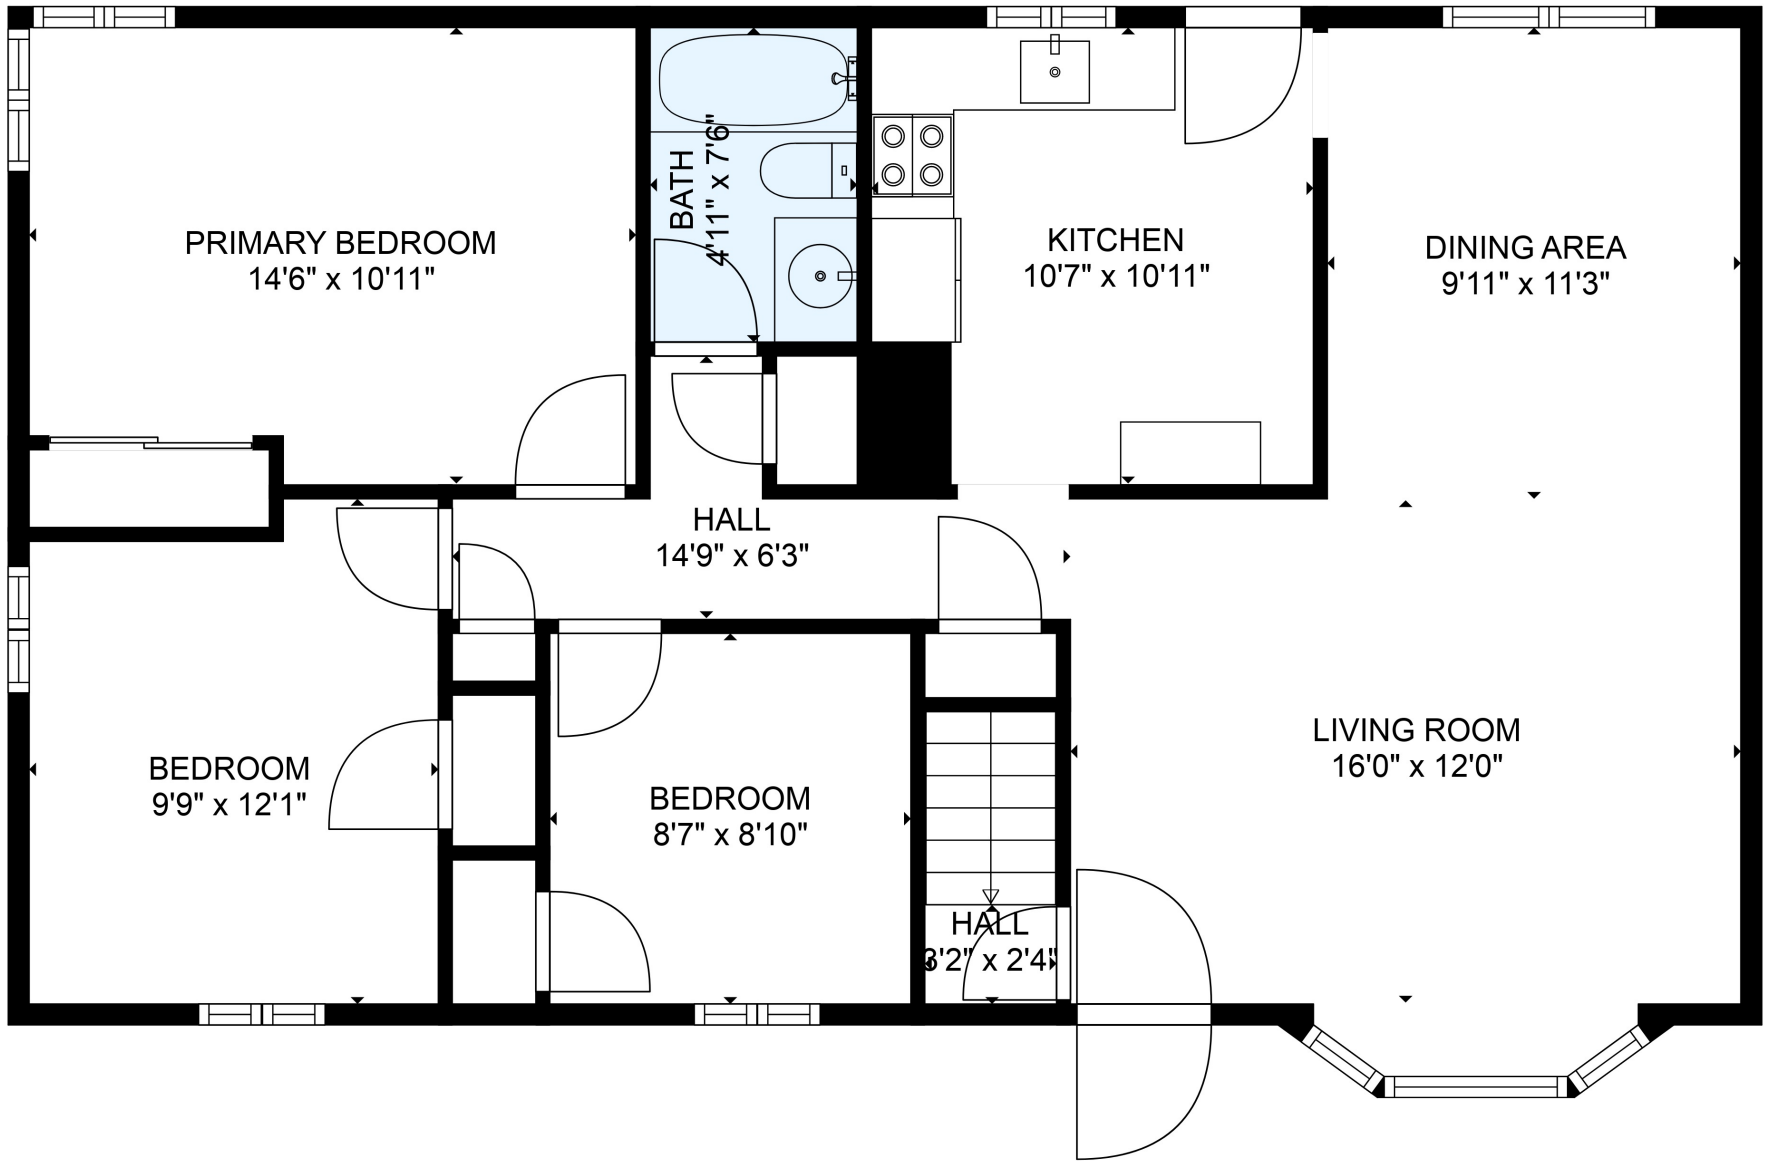

FLOOR 2

FLOOR 1

Total scanned area: 1900 sq. ft

SIZES AND DIMENSIONS ARE ESTIMATED

Total scanned area: 1900 sq. ft

SIZES AND DIMENSIONS ARE ESTIMATED

Total scanned area: 1900 sq. ft

SIZES AND DIMENSIONS ARE ESTIMATED