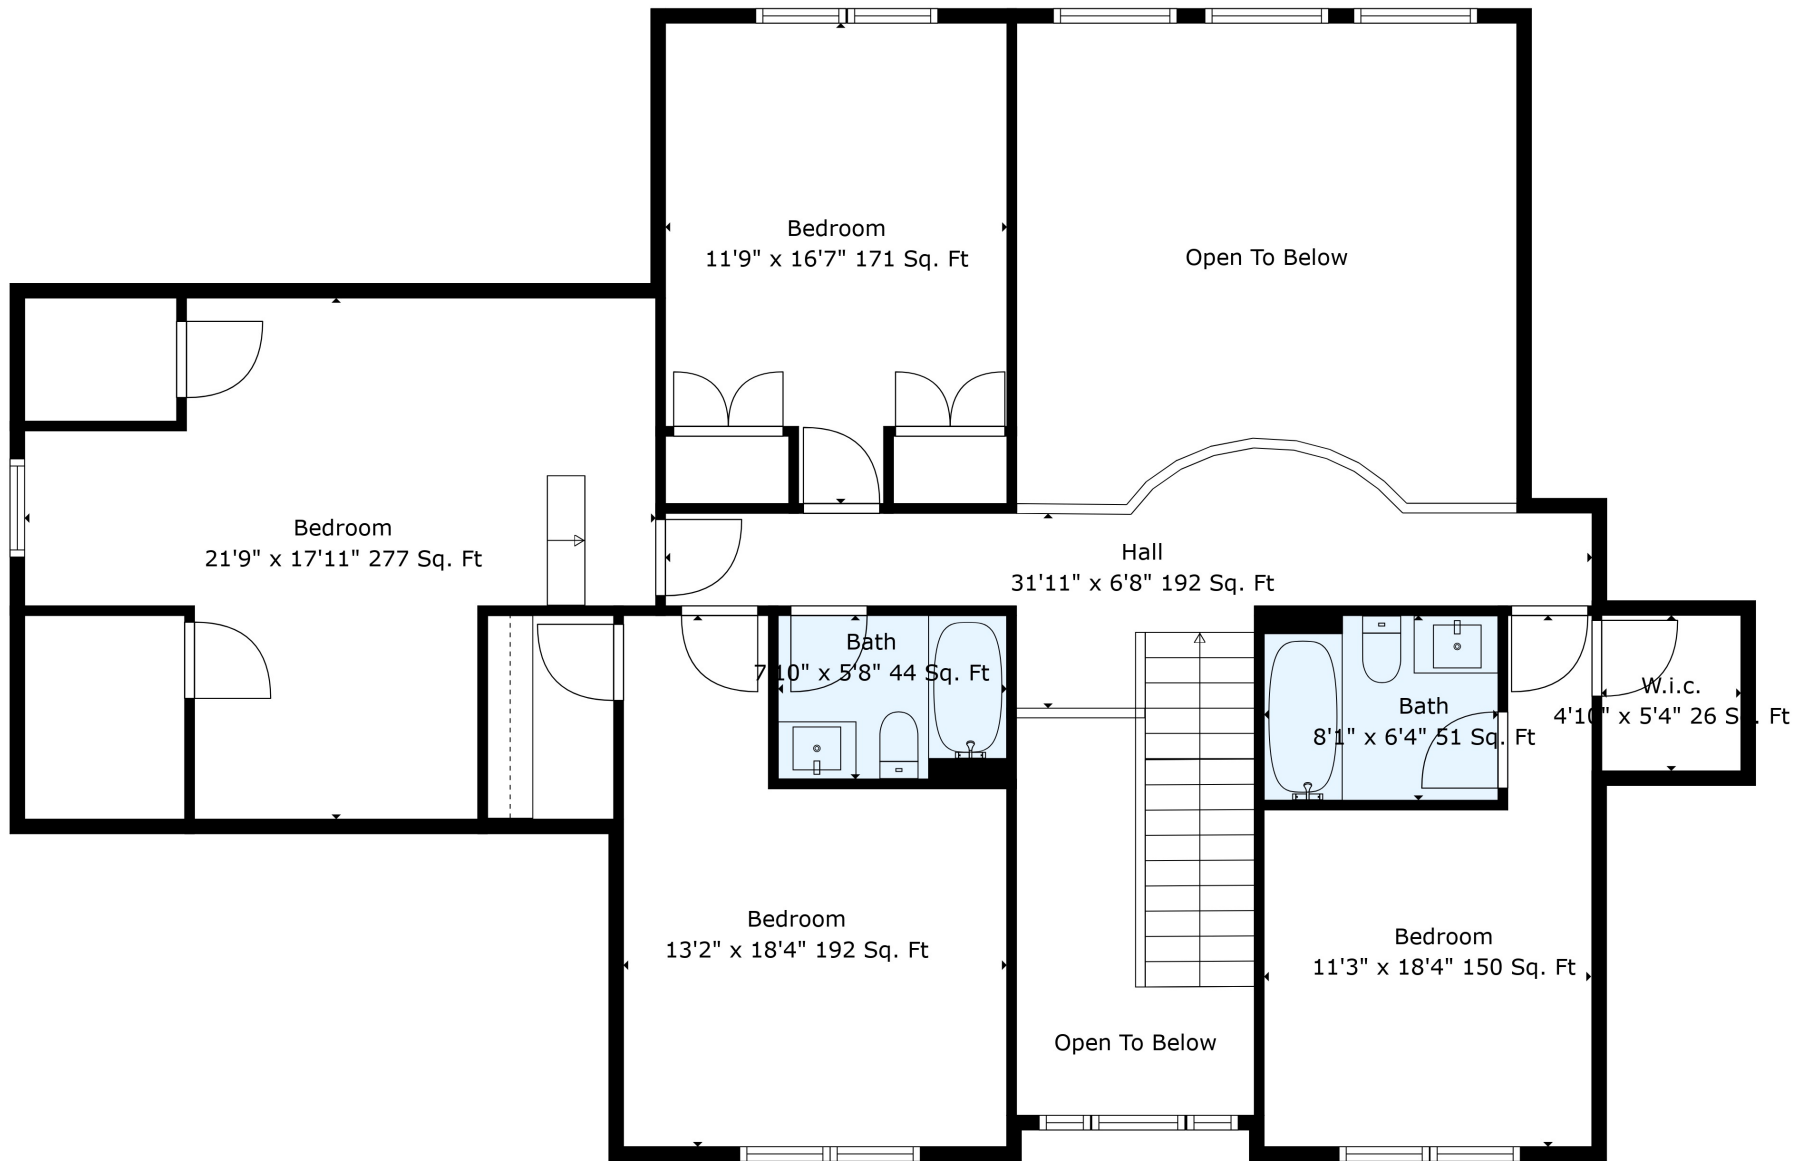

TOTAL: 3318 sq. ft

FLOOR 1: 2080 sq. ft, FLOOR 2: 1238 sq. ft

EXCLUDED AREAS: SCREENED PORCH: 280 sq. ft, PORCH: 320 sq. ft, GARAGE: 493 sq. ft,
 LOW CEILING: 39 sq. ft, OPEN TO BELOW: 344 sq. ft

Measurements Are Highly Accurate But Not Guaranteed By Five-media.com