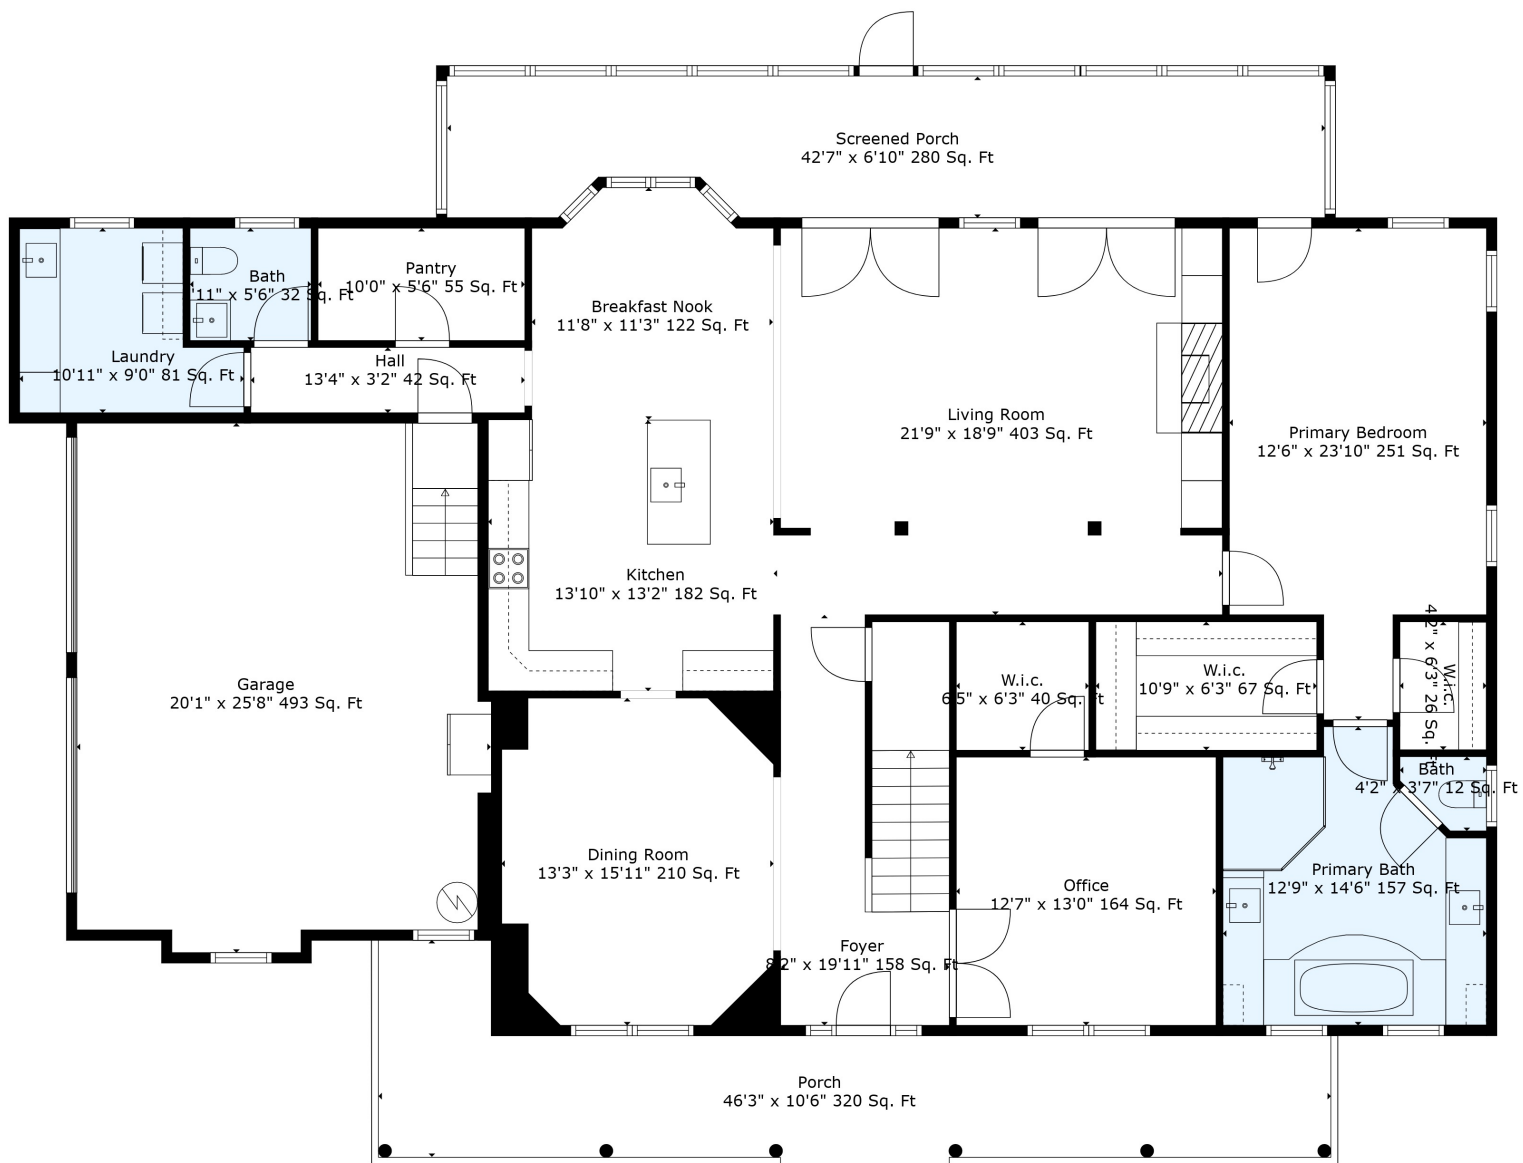

TOTAL: 3318 sq. ft

FLOOR 1: 2080 sq. ft, FLOOR 2: 1238 sq. ft

EXCLUDED AREAS: SCREENED PORCH: 280 sq. ft, PORCH: 320 sq. ft, GARAGE: 493 sq. ft,
 LOW CEILING: 39 sq. ft, OPEN TO BELOW: 344 sq. ft

Measurements Are Highly Accurate But Not Guaranteed By Five-media.com