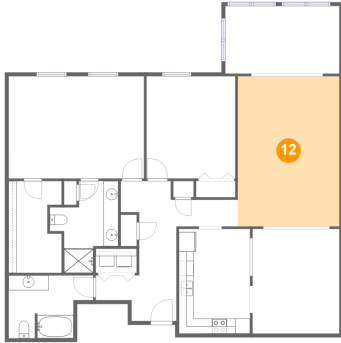

4631 Heather Drive Southwest, Greater Deyerle, Roanoke, Roanoke, Virginia, United States,

12 Floor 1 - Living Room

Dimensions: 13'7" x 20'1"
Area: 273 sq. ft
Counted as Living Area:
Yes

Heated: Yes
Finished: Yes
Enclosed: Yes
Contiguous:
Yes
Permitted: Yes
Wet Space: No
Addition: No
Conversion: No