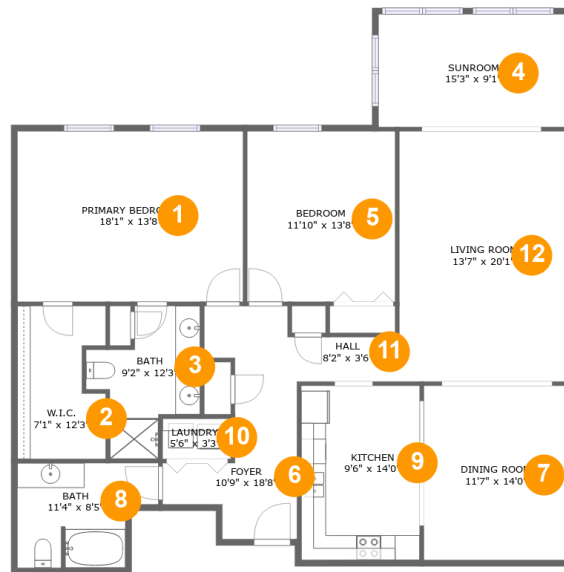

4631 Heather Drive Southwest, Greater Deyerle, Roanoke, Roanoke, Virginia, United States,

Room Dimensions

Floor 1

Total sqft: 1718

Living area: 1718

#	Room name	Dimensions	Area (sqft)	Counted as Living Area
1	Primary Bedroom	18'1" x 13'8"	248 sq. ft	Yes
2	W.i.c.	7'1" x 12'3"	80 sq. ft	Yes
3	Bath	9'2" x 12'3"	76 sq. ft	Yes
4	Sunroom	15'3" x 9'1"	138 sq. ft	Yes
5	Bedroom	11'10" x 13'8"	162 sq. ft	Yes
6	Foyer	10'9" x 18'8"	124 sq. ft	Yes
7	Dining Room	11'7" x 14'0"	162 sq. ft	Yes
8	Bath	11'4" x 8'5"	80 sq. ft	Yes
9	Kitchen	9'6" x 14'0"	135 sq. ft	Yes
10	Laundry	5'6" x 3'3"	18 sq. ft	Yes
11	Hall	8'2" x 3'6"	29 sq. ft	Yes

Scan captured on Thu, 03 Oct 2024 20:21:25 GMT

Information is calculated by CubiCasa technology; deemed highly reliable but not guaranteed.