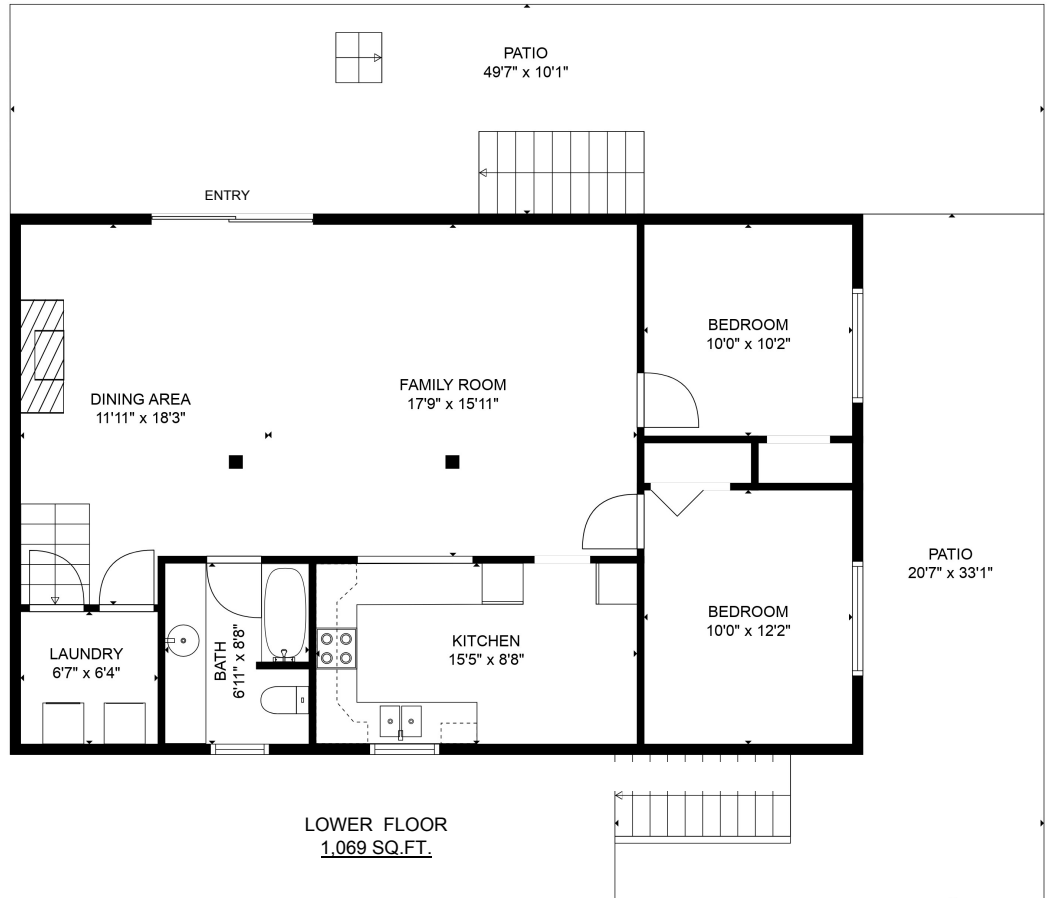

13389 Crestview Dr Surrey, BC

LOWER FLOOR	1,069 SQ.FT.
MAIN FLOOR	1,071 SQ.FT.
TOTAL	2,140 SQ.FT.

SCREENED PORCH	257 SQ.FT.
PORCH	165 SQ.FT.

This floorplan is provided without warranty of any kind. The contractor disclaims any warranty including, without limitation, satisfactory quality or accuracy of dimensions. Floorplan is for visual marketing purposes and is not guaranteed.