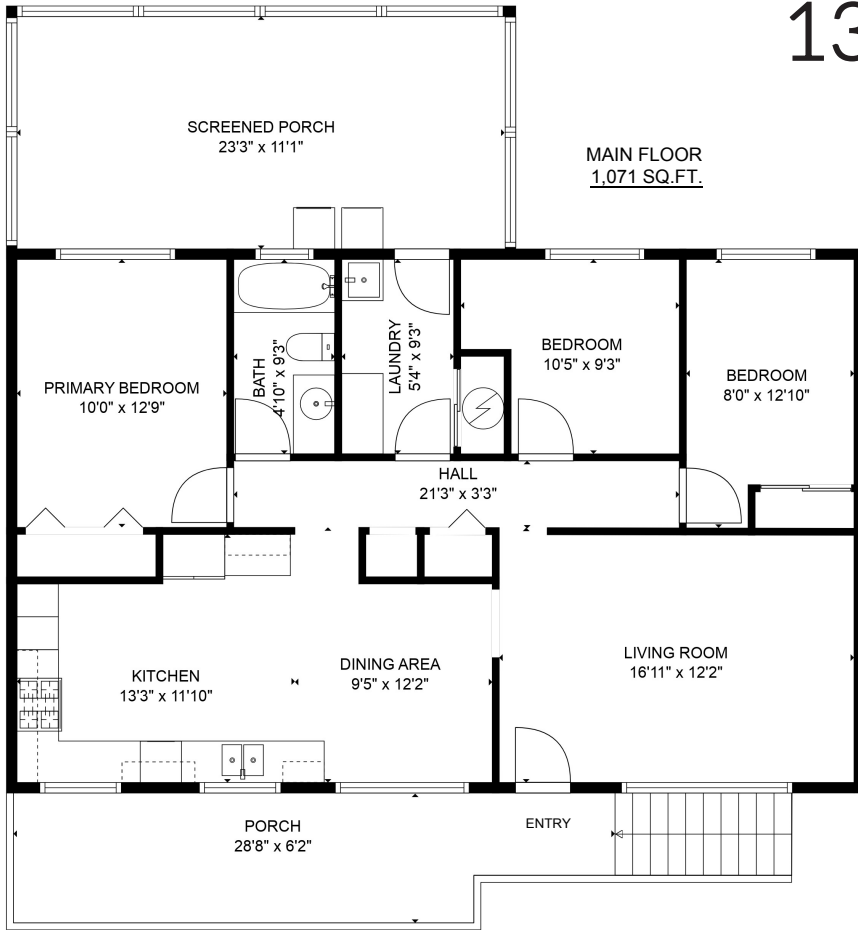

13389 Crestview Dr Surrey, BC

LOWER FLOOR	1,069 SQ.FT.
MAIN FLOOR	1,071 SQ.FT.
TOTAL	2,140 SQ.FT.

SCREENED PORCH	257 SQ.FT.
PORCH	165 SQ.FT.

This floorplan is provided without warranty of any kind. The contractor disclaims any warranty including, without limitation, satisfactory quality or accuracy of dimensions. Floorplan is for visual marketing purposes and is not guaranteed.