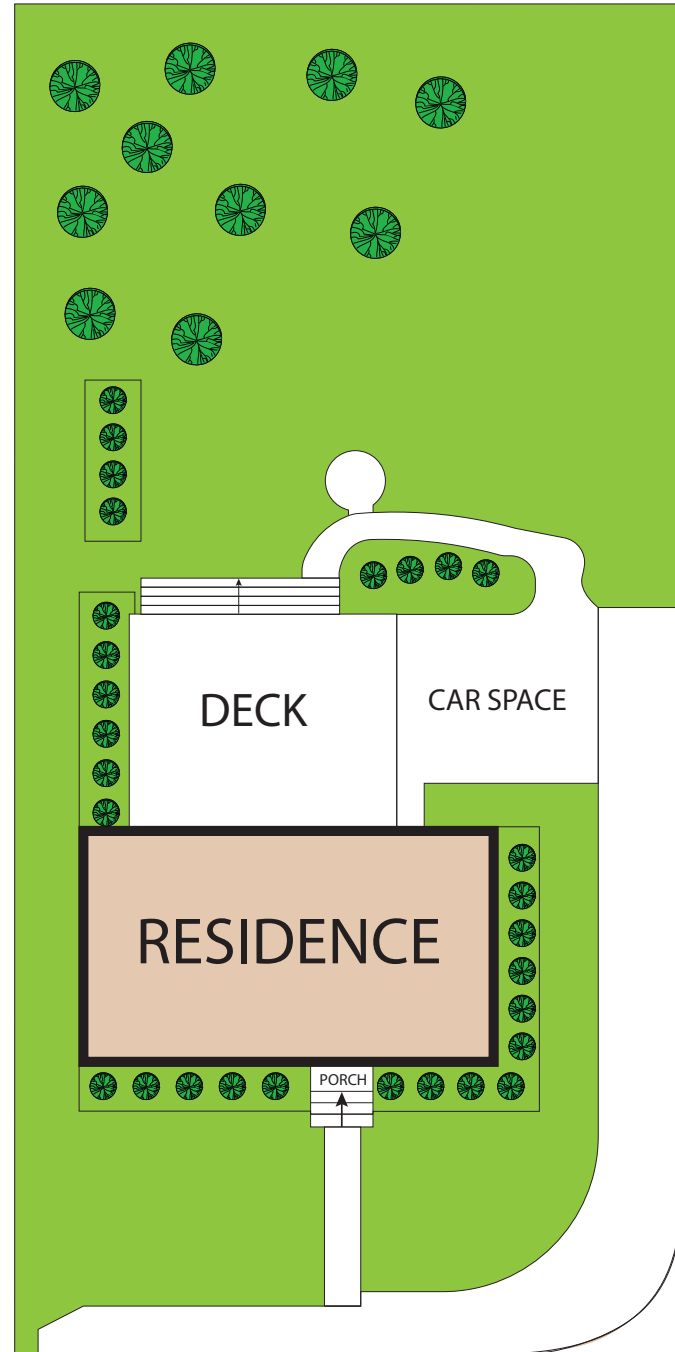

FIRST FLOOR

BASEMENT

102 Cameo Lane, Madison, WI, 53714

TOTAL APPROX. FLOOR AREA 2,425 SQ.FT

Whilst every attempt has been made to ensure the accuracy of the floor plan contained here, measurements of doors, windows, rooms and any other items are approximate and no responsibility is taken for any error, omission, or misstatement.

This plan is for illustrative purposes only and should be used as such by any prospective purchaser.