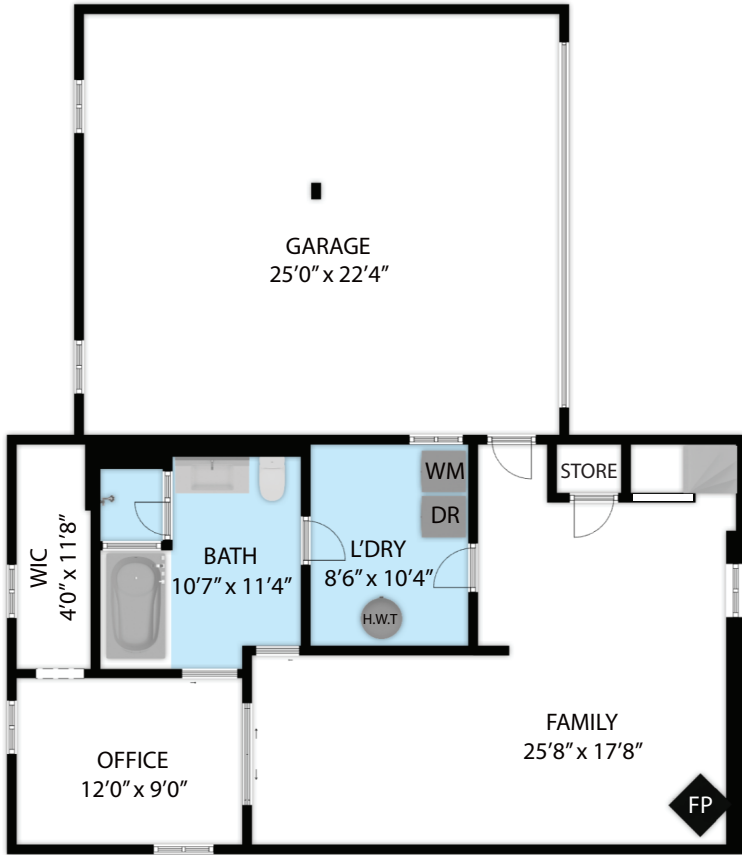

FIRST FLOOR

BASEMENT

102 Cameo Lane, Madison, WI, 53714

TOTAL APPROX. FLOOR AREA 2,425 SQ.FT

Whilst every attempt has been made to ensure the accuracy of the floor plan contained here, measurements of doors, windows, rooms and any other items are approximate and no responsibility is taken for any error, omission, or misstatement.

This plan is for illustrative purposes only and should be used as such by any prospective purchaser.