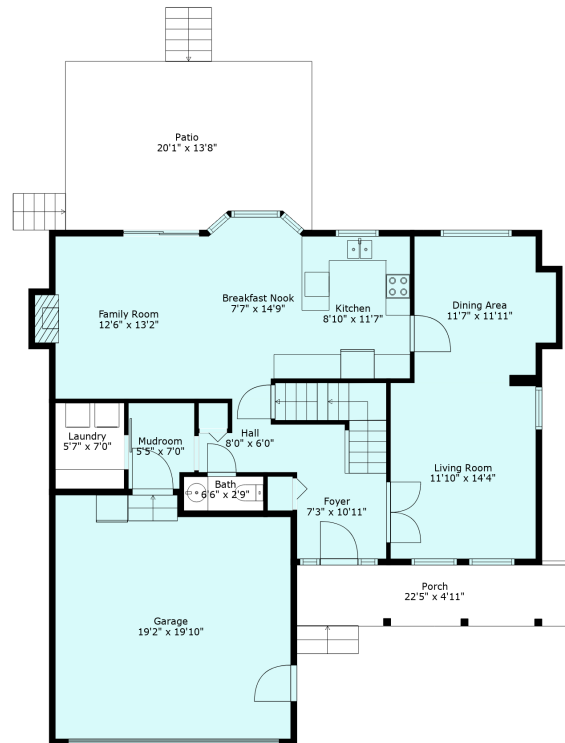

44377 Elsie Pl

Sabrina Vandenberg PREC
sabrina@chilliwackproperties.net

Floor 2

Floor 1

Floor 3

Estimated Areas:

Below Main: 996 sq. ft

Main Floor: 1016 sq. ft

Above Main: 965 sq. ft

Total: 2977 Sq. Ft

44377 Elsie Pl

Sabrina Vandenberg PREC
sabrina@chilliwackproperties.net

Estimated Areas:

Below Main: 996 sq. ft
Main Floor: 1016 sq. ft
Above Main: 965 sq. ft
Total: 2977 Sq. Ft

44377 Elsie Pl

Sabrina Vandenberg PREC
sabrina@chilliwackproperties.net

Estimated Areas:

Below Main: 996 sq. ft
Main Floor: 1016 sq. ft
Above Main: 965 sq. ft
Total: 2977 Sq. Ft

44377 Elsie Pl

Sabrina Vandenberg PREC
sabrina@chilliwackproperties.net

Estimated Areas:

Below Main: 996 sq. ft
Main Floor: 1016 sq. ft
Above Main: 965 sq. ft
Total: 2977 Sq. Ft