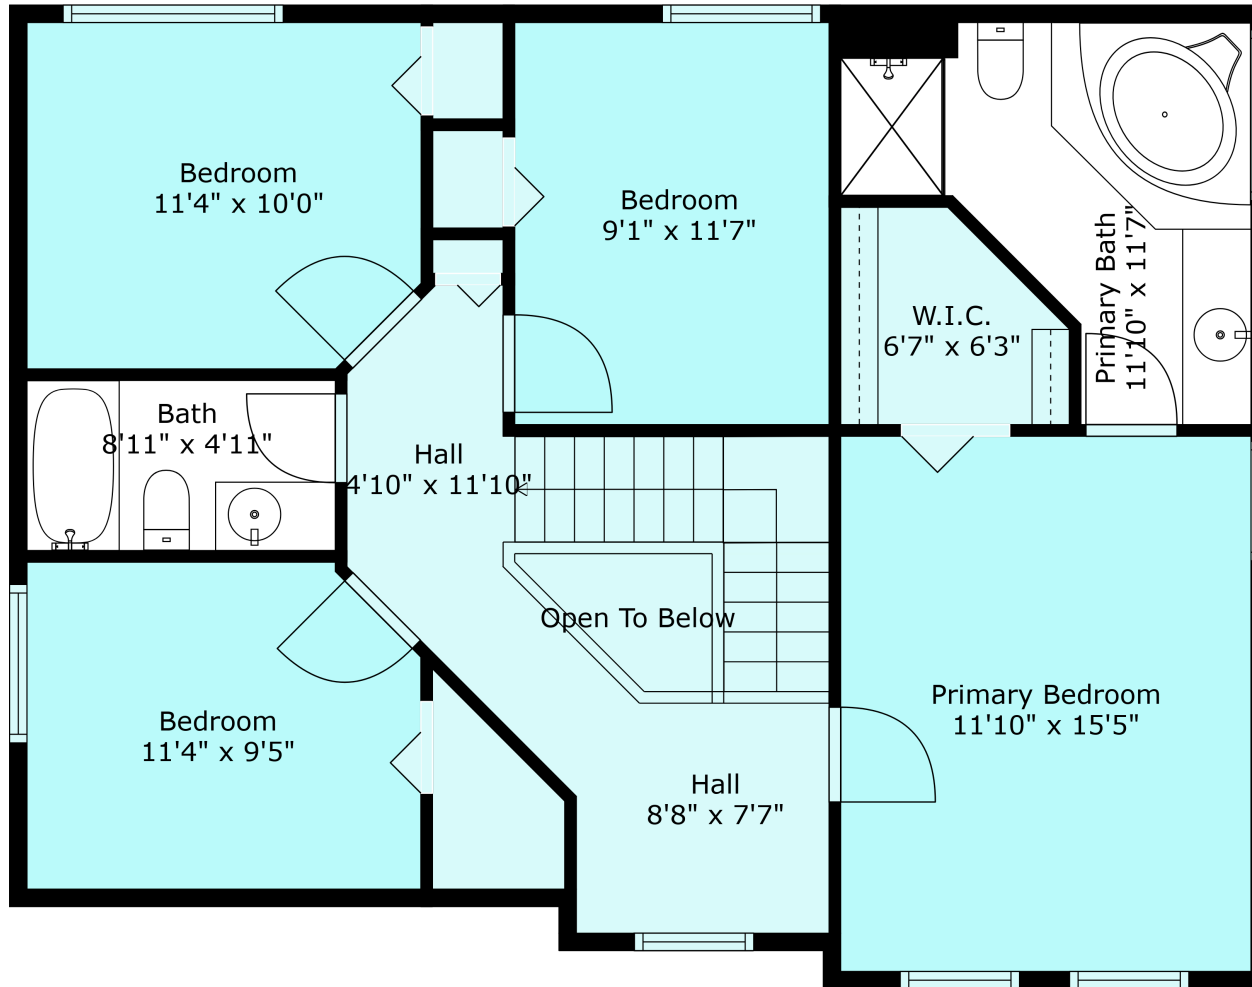

44377 Elsie Pl

Sabrina Vandenberg PREC
sabrina@chilliwackproperties.net

Floor 2

Floor 1

Floor 3

Estimated Areas:

Below Main: 996 sq. ft

Main Floor: 1016 sq. ft

Above Main: 965 sq. ft

Total: 2977 Sq. Ft

44377 Elsie Pl

Sabrina Vandenberg PREC
sabrina@chilliwackproperties.net

Estimated Areas:

Below Main: 996 sq. ft
Main Floor: 1016 sq. ft
Above Main: 965 sq. ft
Total: 2977 Sq. Ft

44377 Elsie Pl

Sabrina Vandenberg PREC
sabrina@chilliwackproperties.net

Estimated Areas:

Below Main: 996 sq. ft
Main Floor: 1016 sq. ft
Above Main: 965 sq. ft
Total: 2977 Sq. Ft

44377 Elsie Pl

Sabrina Vandenberg PREC
sabrina@chilliwackproperties.net

Estimated Areas:

Below Main: 996 sq. ft
Main Floor: 1016 sq. ft
Above Main: 965 sq. ft
Total: 2977 Sq. Ft