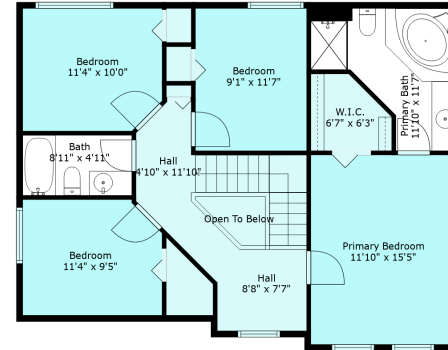

44377 Elsie Pl

Sabrina Vandenberg PREC
sabrina@chilliwackproperties.net

Floor 2

Floor 1

Floor 3

Estimated Areas:

Below Main: 996 sq. ft

Main Floor: 1016 sq. ft

Above Main: 965 sq. ft

Total: 2977 Sq. Ft

44377 Elsie Pl

Sabrina Vandenberg PREC
sabrina@chilliwackproperties.net

Estimated Areas:

Below Main: 996 sq. ft
Main Floor: 1016 sq. ft
Above Main: 965 sq. ft
Total: 2977 Sq. Ft

44377 Elsie Pl

Sabrina Vandenberg PREC
sabrina@chilliwackproperties.net

Estimated Areas:

Below Main: 996 sq. ft
Main Floor: 1016 sq. ft
Above Main: 965 sq. ft
Total: 2977 Sq. Ft

44377 Elsie Pl

Sabrina Vandenberg PREC
sabrina@chilliwackproperties.net

Estimated Areas:

Below Main: 996 sq. ft
Main Floor: 1016 sq. ft
Above Main: 965 sq. ft
Total: 2977 Sq. Ft