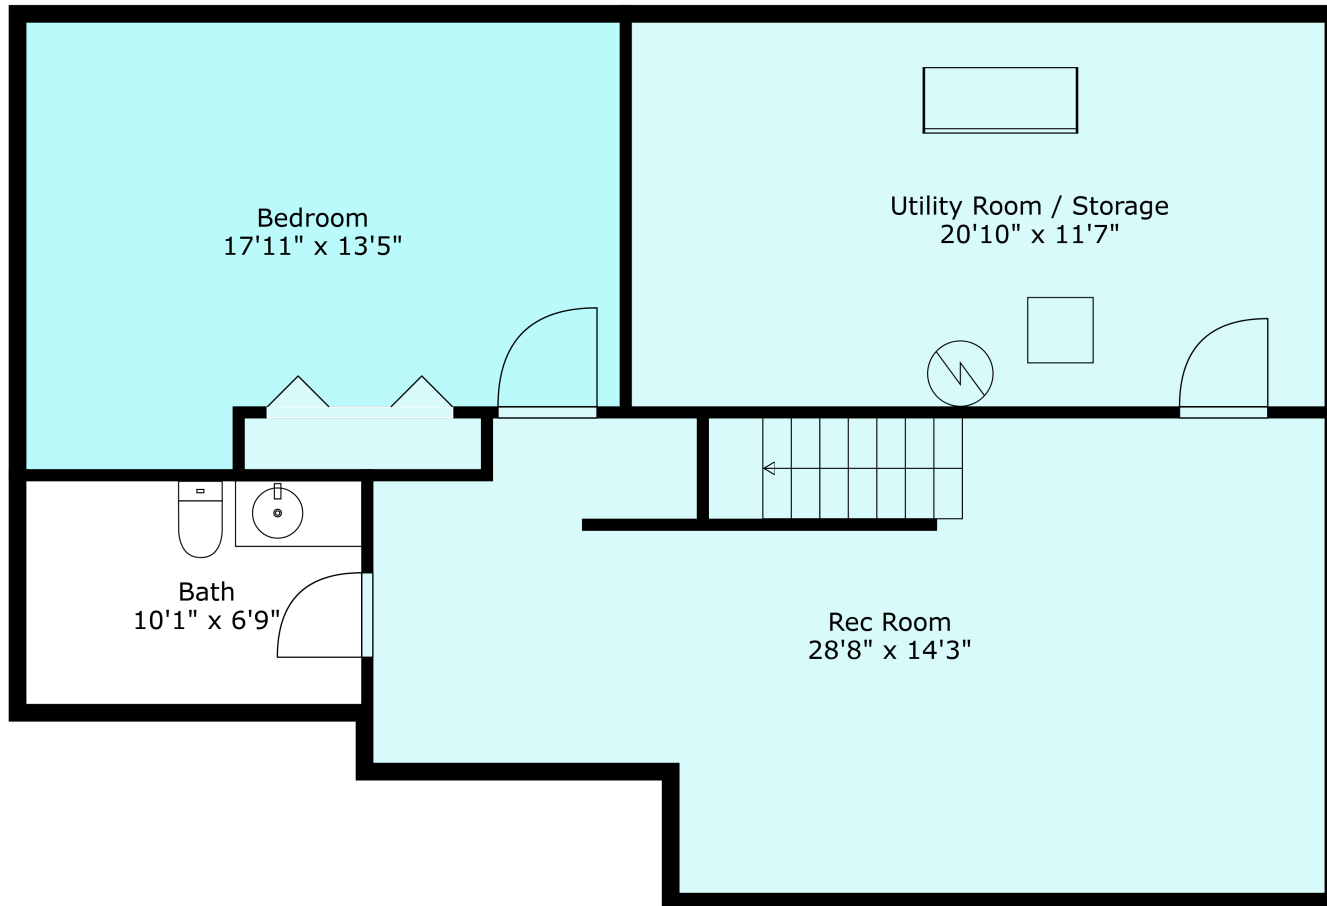

44377 Elsie Pl

Sabrina Vandenberg PREC
sabrina@chilliwackproperties.net

Floor 2

Floor 1

Floor 3

Estimated Areas:

Below Main: 996 sq. ft

Main Floor: 1016 sq. ft

Above Main: 965 sq. ft

Total: 2977 Sq. Ft

44377 Elsie Pl

Sabrina Vandenberg PREC
sabrina@chilliwackproperties.net

Estimated Areas:

Below Main: 996 sq. ft
Main Floor: 1016 sq. ft
Above Main: 965 sq. ft
Total: 2977 Sq. Ft

44377 Elsie Pl

Sabrina Vandenberg PREC
sabrina@chilliwackproperties.net

Estimated Areas:

Below Main: 996 sq. ft
Main Floor: 1016 sq. ft
Above Main: 965 sq. ft
Total: 2977 Sq. Ft

44377 Elsie Pl

Sabrina Vandenberg PREC
sabrina@chilliwackproperties.net

Estimated Areas:

Below Main: 996 sq. ft
Main Floor: 1016 sq. ft
Above Main: 965 sq. ft
Total: 2977 Sq. Ft