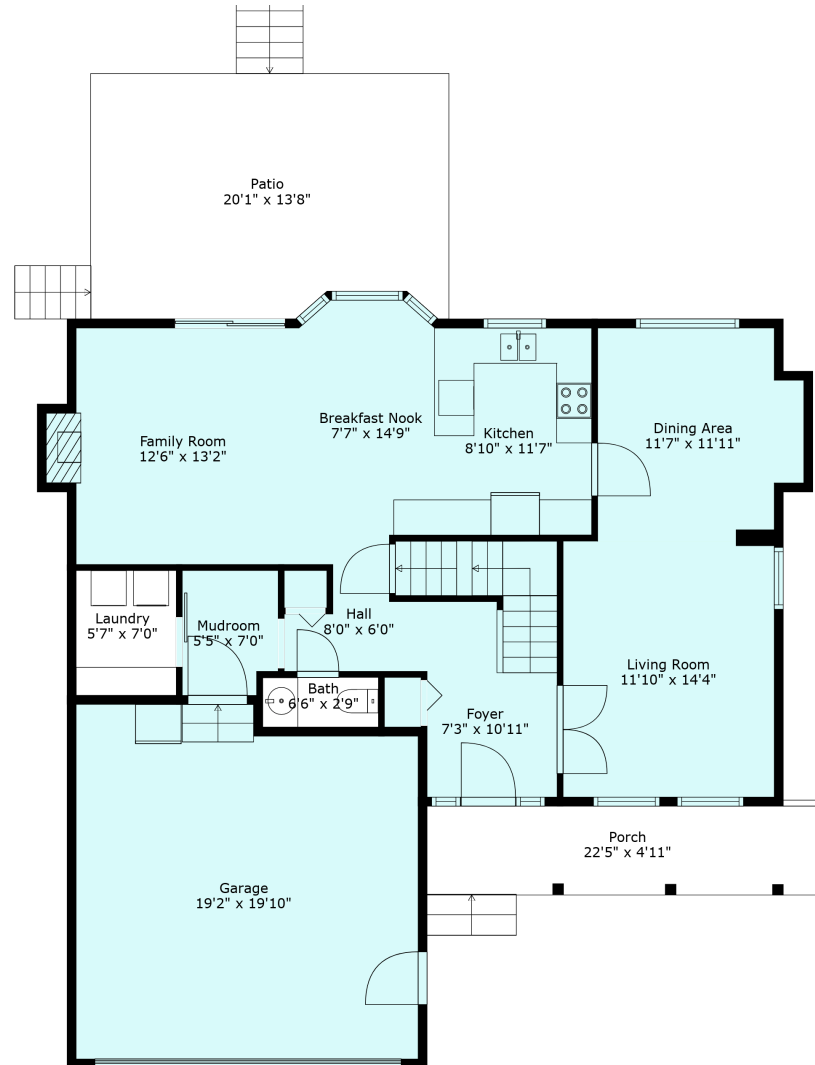

44377 Elsie Pl

Sabrina Vandenberg PREC
sabrina@chilliwackproperties.net

Floor 2

Floor 1

Floor 3

Estimated Areas:

Below Main: 996 sq. ft

Main Floor: 1016 sq. ft

Above Main: 965 sq. ft

Total: 2977 Sq. Ft

44377 Elsie Pl

Sabrina Vandenberg PREC
sabrina@chilliwackproperties.net

Estimated Areas:

Below Main: 996 sq. ft
Main Floor: 1016 sq. ft
Above Main: 965 sq. ft
Total: 2977 Sq. Ft

44377 Elsie Pl

Sabrina Vandenberg PREC
sabrina@chilliwackproperties.net

Estimated Areas:

Below Main: 996 sq. ft
Main Floor: 1016 sq. ft
Above Main: 965 sq. ft
Total: 2977 Sq. Ft

44377 Elsie Pl

Sabrina Vandenberg PREC
sabrina@chilliwackproperties.net

Estimated Areas:

Below Main: 996 sq. ft
Main Floor: 1016 sq. ft
Above Main: 965 sq. ft
Total: 2977 Sq. Ft