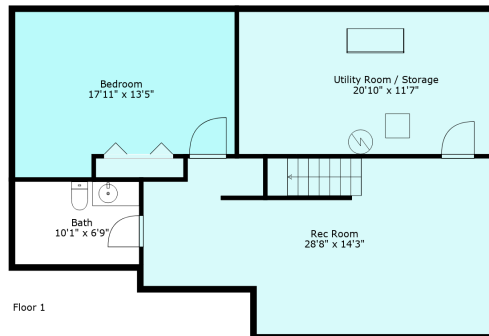

44377 Elsie Pl

Sabrina Vandenberg PREC
sabrina@chilliwackproperties.net

Floor 2

Floor 1

Floor 3

Estimated Areas:

Below Main: 996 sq. ft

Main Floor: 1016 sq. ft

Above Main: 965 sq. ft

Total: 2977 Sq. Ft

44377 Elsie Pl

Sabrina Vandenberg PREC
sabrina@chilliwackproperties.net

Estimated Areas:

Below Main: 996 sq. ft
Main Floor: 1016 sq. ft
Above Main: 965 sq. ft
Total: 2977 Sq. Ft

44377 Elsie Pl

Sabrina Vandenberg PREC
sabrina@chilliwackproperties.net

Estimated Areas:

Below Main: 996 sq. ft
Main Floor: 1016 sq. ft
Above Main: 965 sq. ft
Total: 2977 Sq. Ft

44377 Elsie Pl

Sabrina Vandenberg PREC
sabrina@chilliwackproperties.net

Estimated Areas:

Below Main: 996 sq. ft
Main Floor: 1016 sq. ft
Above Main: 965 sq. ft
Total: 2977 Sq. Ft