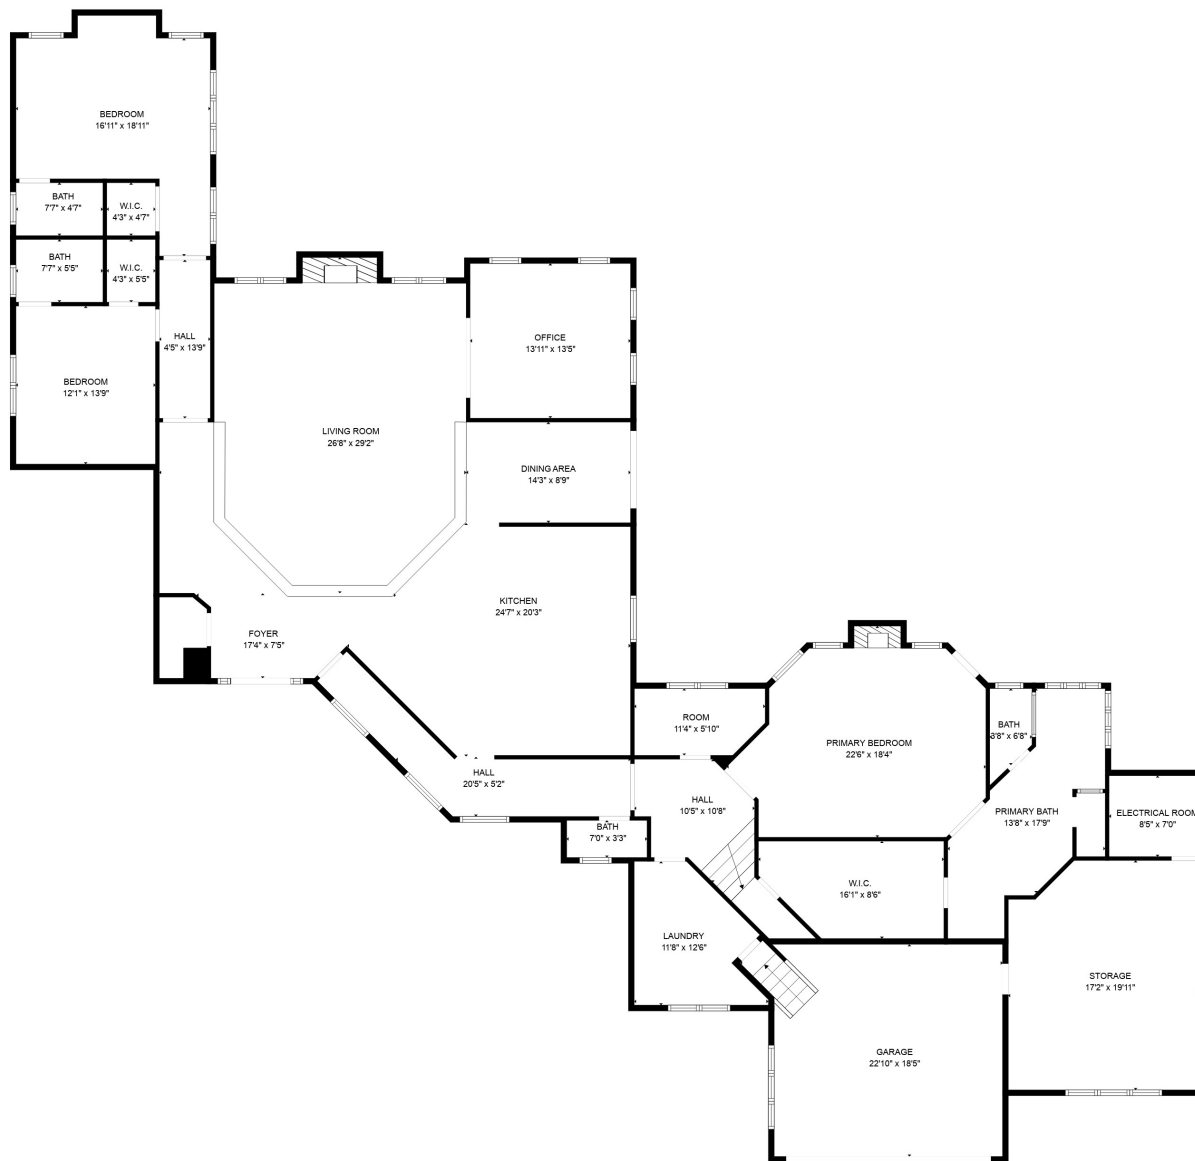

Total scanned area: 4658 sq. ft

SIZES AND DIMENSIONS ARE APPROXIMATE. ACTUAL MAY VARY.

Total scanned area: 4658 sq. ft

SIZES AND DIMENSIONS ARE APPROXIMATE. ACTUAL MAY VARY.

Total scanned area: 4658 sq. ft

SIZES AND DIMENSIONS ARE APPROXIMATE. ACTUAL MAY VARY.