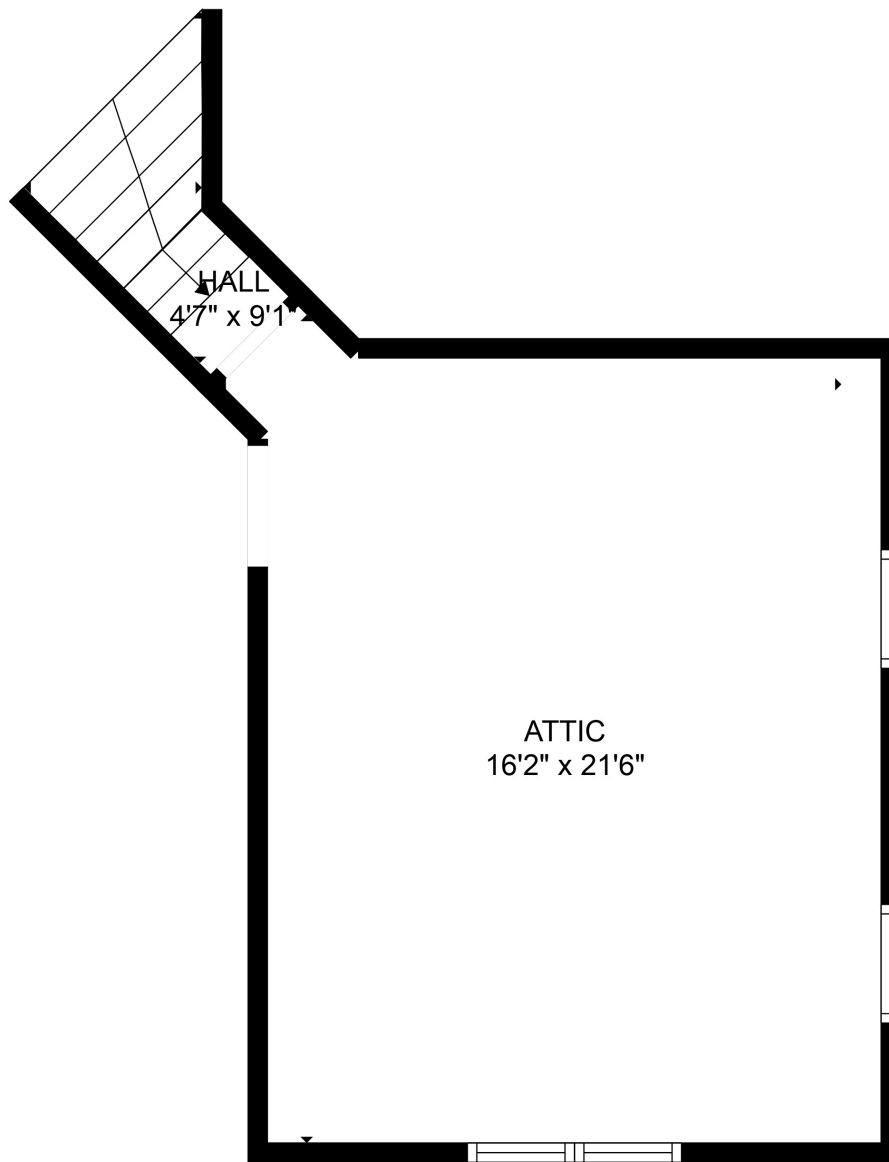

Total scanned area: 4658 sq. ft

SIZES AND DIMENSIONS ARE APPROXIMATE. ACTUAL MAY VARY.

Total scanned area: 4658 sq. ft

SIZES AND DIMENSIONS ARE APPROXIMATE. ACTUAL MAY VARY.

Total scanned area: 4658 sq. ft

SIZES AND DIMENSIONS ARE APPROXIMATE. ACTUAL MAY VARY.