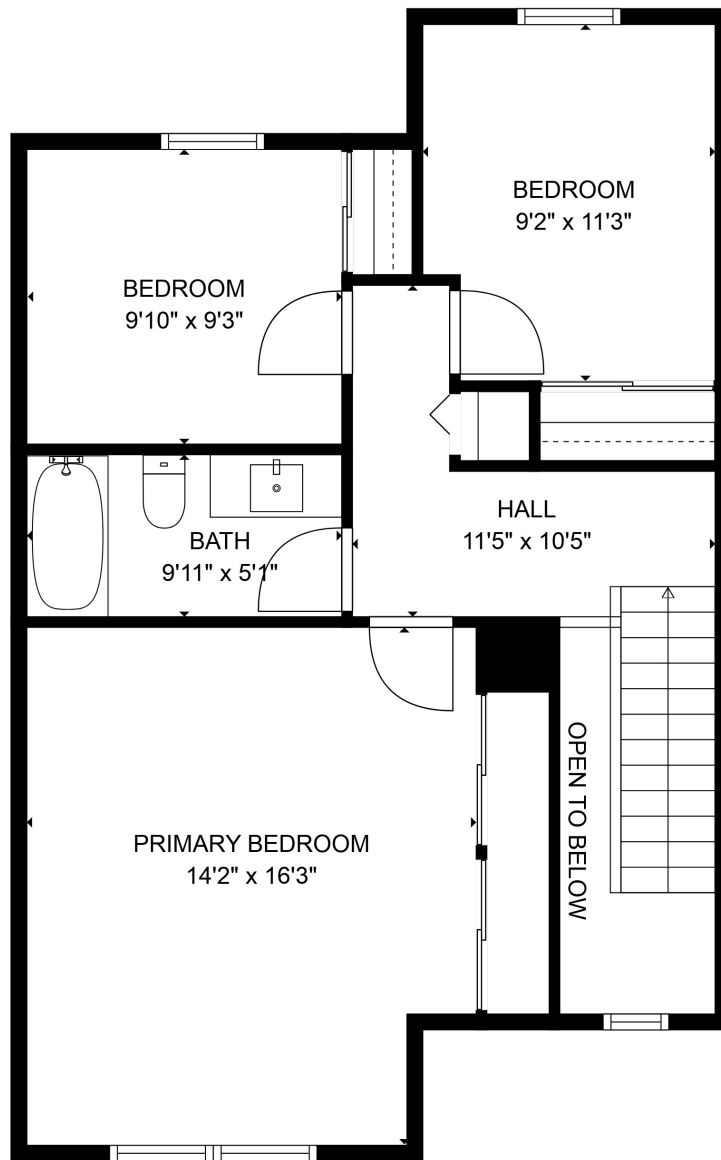

FLOOR 1

FLOOR 2

Total scanned area: 1327 sq. ft

SIZES AND DIMENSIONS ARE APPROXIMATE AND FOR REFERENCE ONLY. ACTUAL MAY VARY.