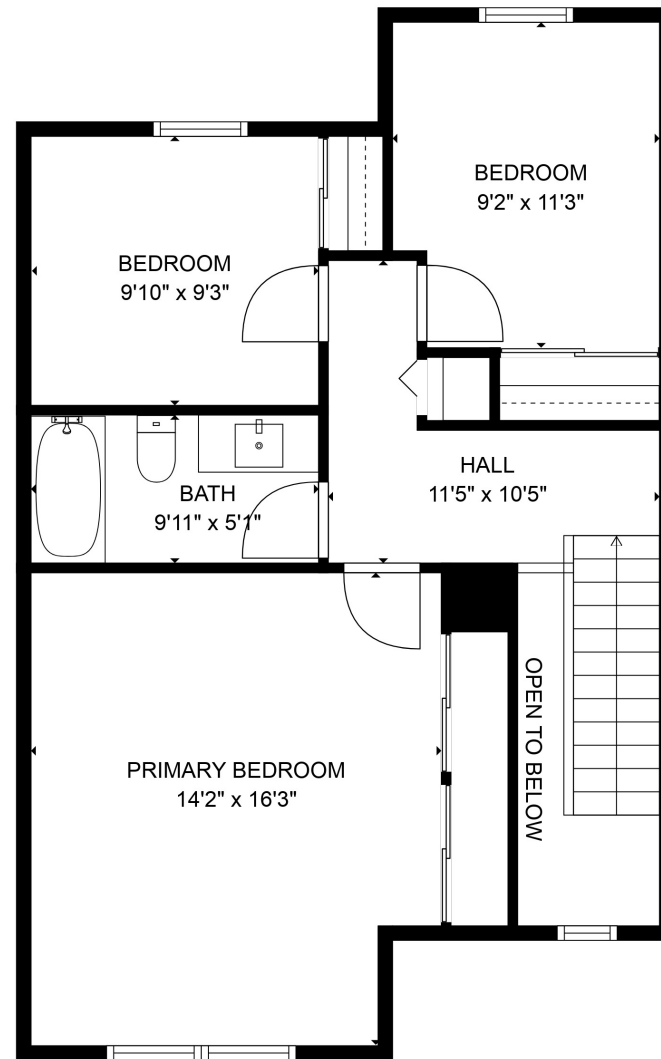

FLOOR 1

FLOOR 2

Total scanned area: 1327 sq. ft

SIZES AND DIMENSIONS ARE APPROXIMATE AND FOR REFERENCE ONLY. ACTUAL MAY VARY.