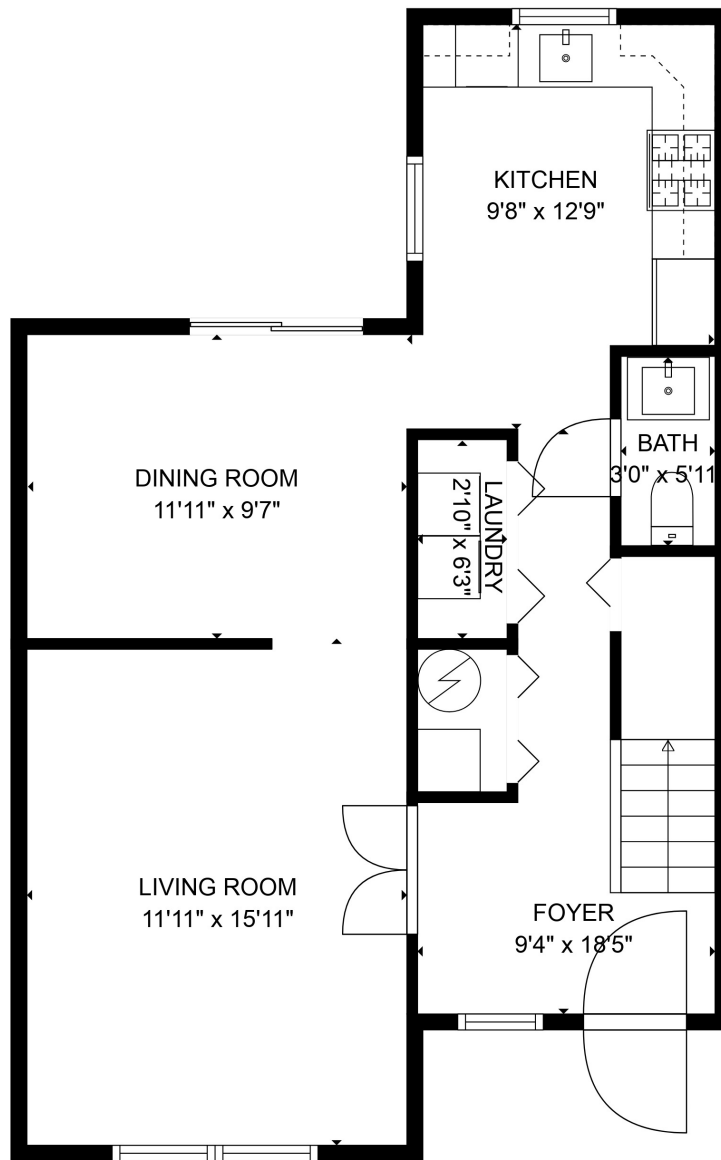

FLOOR 1

FLOOR 2

Total scanned area: 1327 sq. ft

SIZES AND DIMENSIONS ARE APPROXIMATE AND FOR REFERENCE ONLY. ACTUAL MAY VARY.