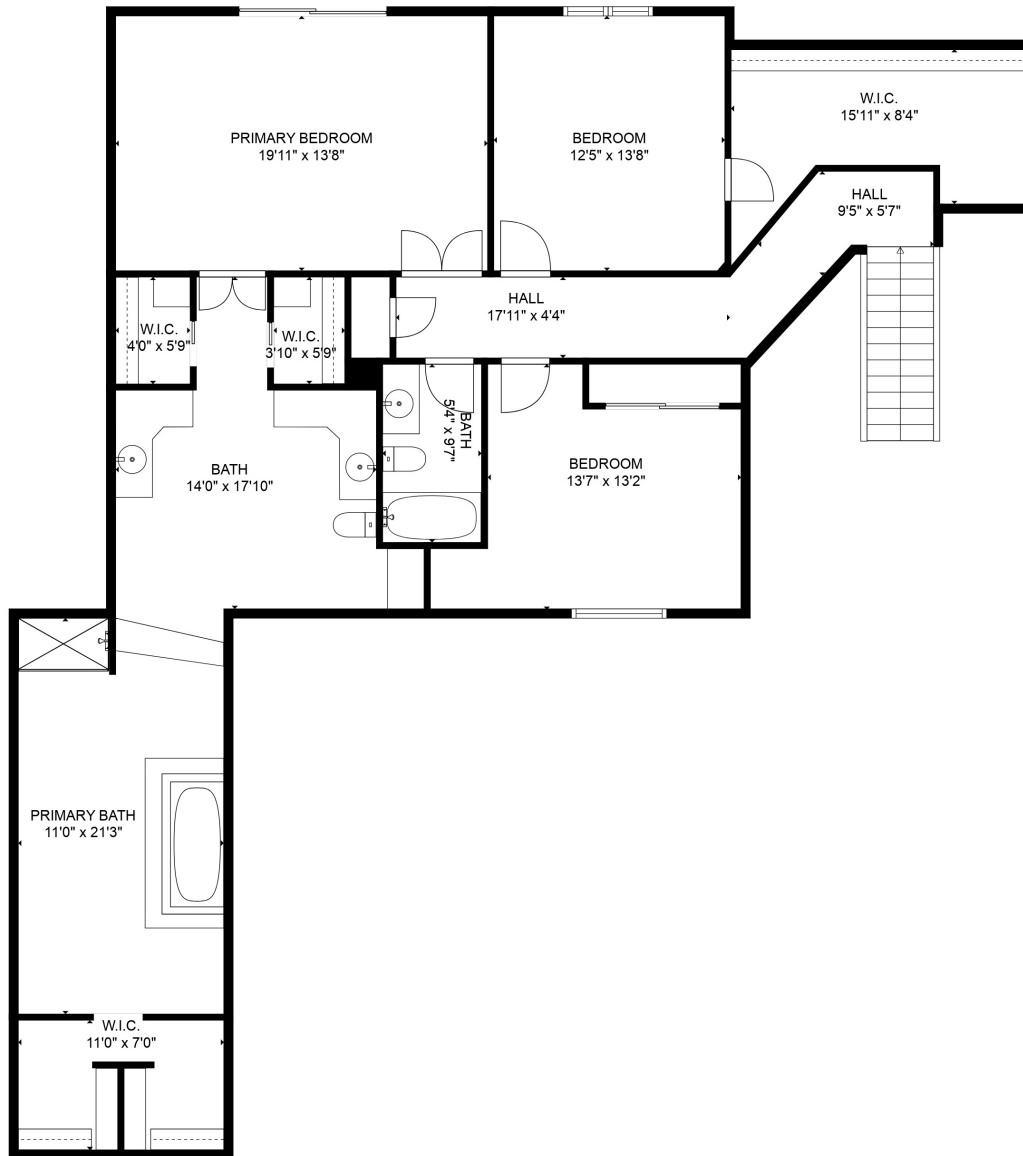

FLOOR 2

FLOOR 1

FLOOR 3

Total scanned area: 5465 sq. ft

MEASUREMENTS ARE CALCULATED BY CUBICASA TECHNOLOGY. DEEMED HIGHLY RELIABLE BUT NOT GUARANTEED.

Total scanned area: 5465 sq. ft

MEASUREMENTS ARE CALCULATED BY CUBICASA TECHNOLOGY. DEEMED HIGHLY RELIABLE BUT NOT GUARANTEED.

Total scanned area: 5465 sq. ft

MEASUREMENTS ARE CALCULATED BY CUBICASA TECHNOLOGY. DEEMED HIGHLY RELIABLE BUT NOT GUARANTEED.

Total scanned area: 5465 sq. ft

MEASUREMENTS ARE CALCULATED BY CUBICASA TECHNOLOGY. DEEMED HIGHLY RELIABLE BUT NOT GUARANTEED.