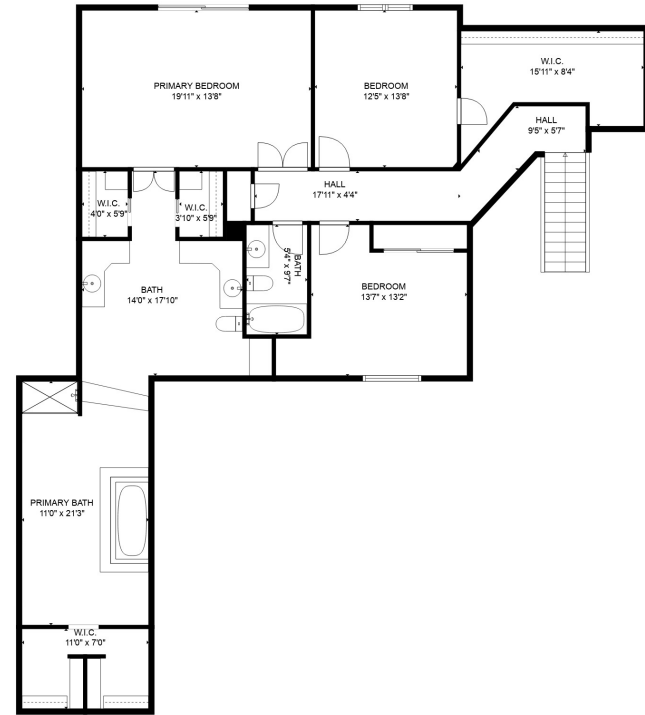

FLOOR 2

FLOOR 1

FLOOR 3

Total scanned area: 5465 sq. ft

MEASUREMENTS ARE CALCULATED BY CUBICASA TECHNOLOGY. DEEMED HIGHLY RELIABLE BUT NOT GUARANTEED.

Total scanned area: 5465 sq. ft

MEASUREMENTS ARE CALCULATED BY CUBICASA TECHNOLOGY. DEEMED HIGHLY RELIABLE BUT NOT GUARANTEED.

Total scanned area: 5465 sq. ft

MEASUREMENTS ARE CALCULATED BY CUBICASA TECHNOLOGY. DEEMED HIGHLY RELIABLE BUT NOT GUARANTEED.

Total scanned area: 5465 sq. ft

MEASUREMENTS ARE CALCULATED BY CUBICASA TECHNOLOGY. DEEMED HIGHLY RELIABLE BUT NOT GUARANTEED.