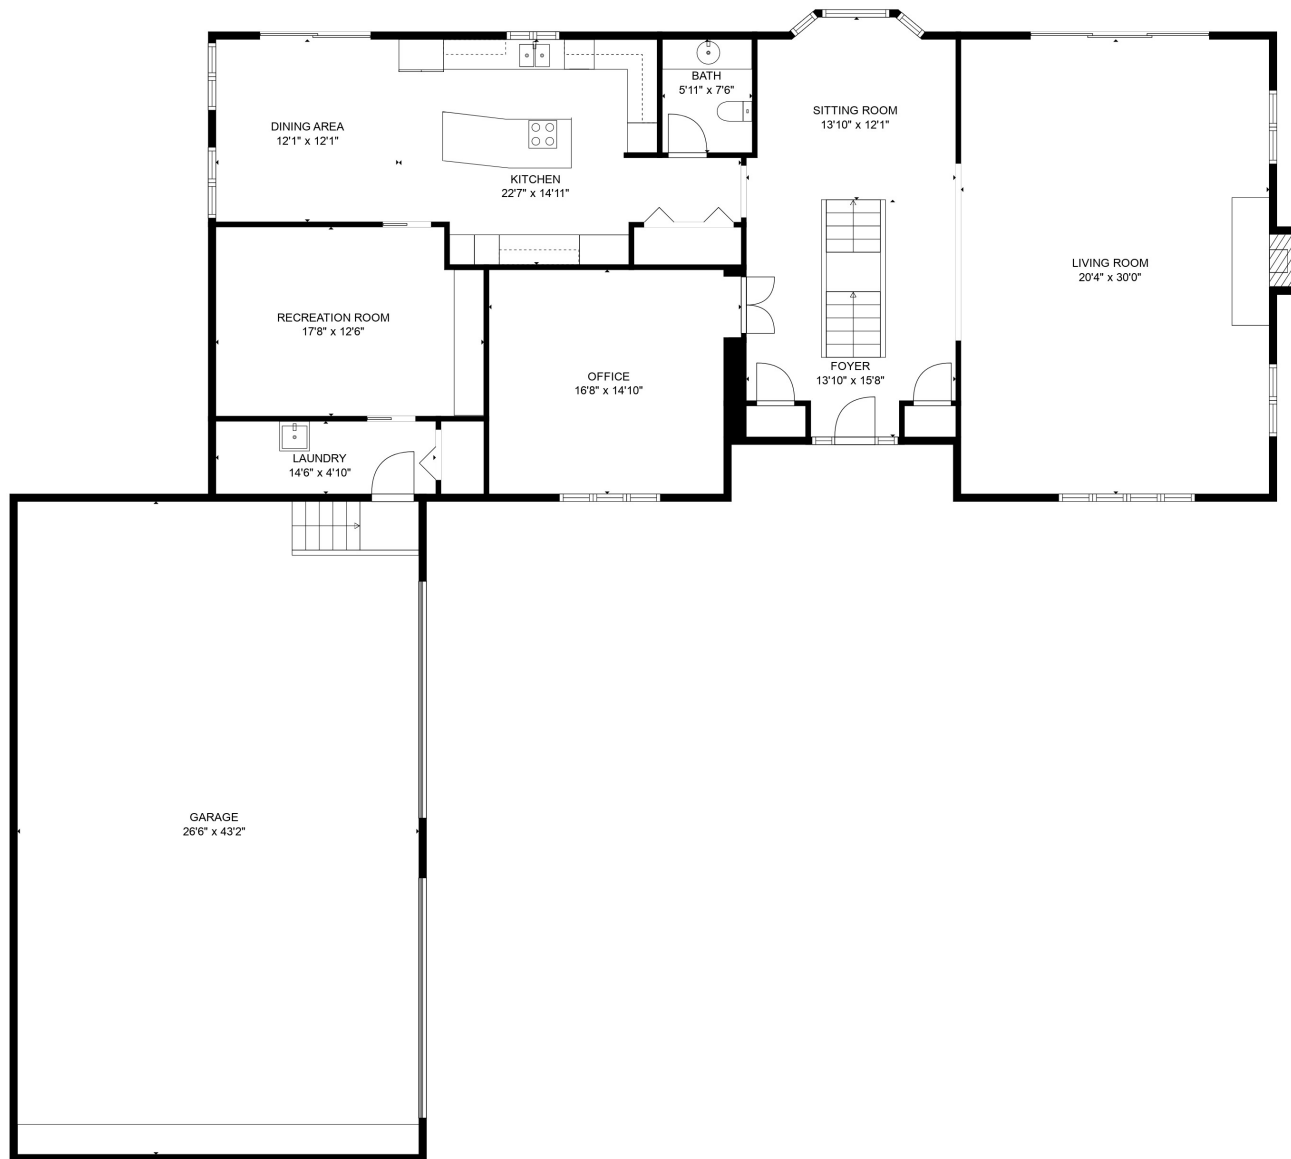

FLOOR 2

FLOOR 1

FLOOR 3

Total scanned area: 5465 sq. ft

MEASUREMENTS ARE CALCULATED BY CUBICASA TECHNOLOGY. DEEMED HIGHLY RELIABLE BUT NOT GUARANTEED.

Total scanned area: 5465 sq. ft

MEASUREMENTS ARE CALCULATED BY CUBICASA TECHNOLOGY. DEEMED HIGHLY RELIABLE BUT NOT GUARANTEED.

Total scanned area: 5465 sq. ft

MEASUREMENTS ARE CALCULATED BY CUBICASA TECHNOLOGY. DEEMED HIGHLY RELIABLE BUT NOT GUARANTEED.

Total scanned area: 5465 sq. ft

MEASUREMENTS ARE CALCULATED BY CUBICASA TECHNOLOGY. DEEMED HIGHLY RELIABLE BUT NOT GUARANTEED.